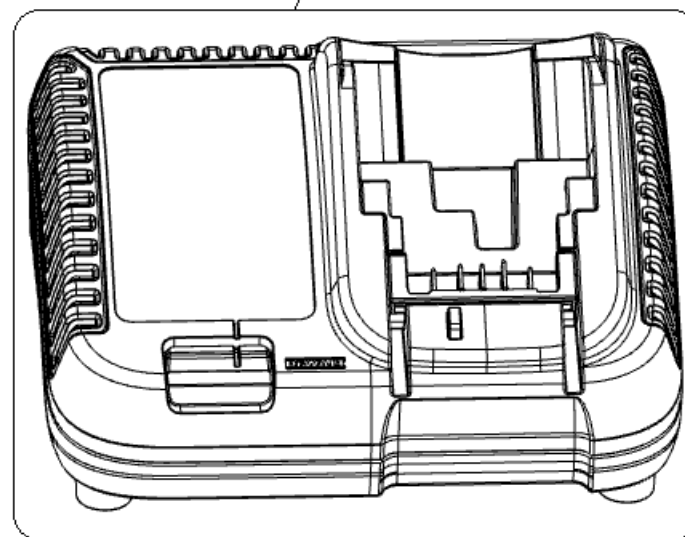

862

866

871

Parts List for DCF601B Type 1

Item Number	Part Number	Description	Qty Required
1	N612202	HOUSINGS	1
2	N682492	MOTOR & SWITCH ASSY.	1
3	N399342	FWD/REV BUTTON	1
4	N682452	TRANSMISSION ASSY	1
13	N071836	ROLL PIN	1
16	N437890	SPRING	1
17	N089668	STEEL BALL	1
18	N019351	COMPRESSION SPRING	1
19	N612522	SLEEVE	1
20	N453417	PLAIN WASHER	1
21	N421245	RETAINING RING	1
22	N702958	BELT HOOK	1
23	N042665	MACHINE SCREW	1
24	N463678	SCREW,PLASTITE	8
25	N630198	RATING LABEL	1
26	N665292	LABEL WARNING FR/SP	1
862	N655010	TOOL BAG	1
866	DCB127	BATTERY	2
871	DCB115	CHARGER	1