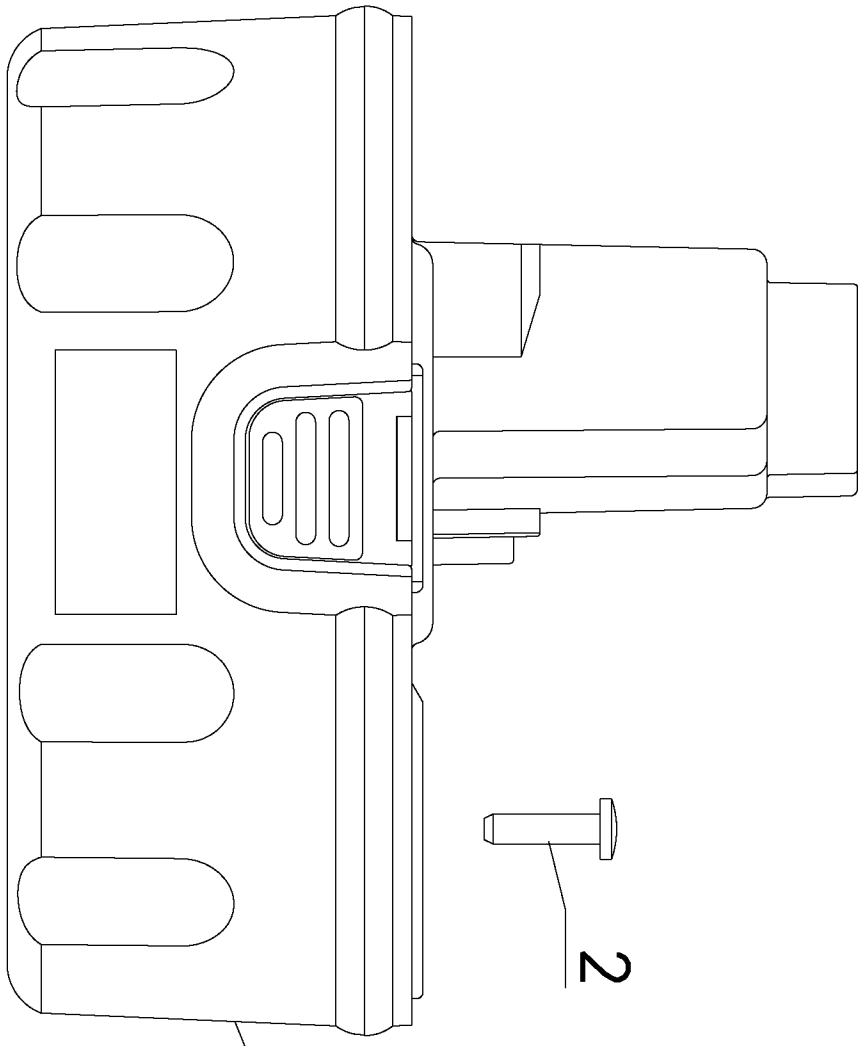

1

3

2

1

Parts List for DC9091 Type 1

Item Number	Part Number	Description	Qty Required
1	622957-00	REPAIR KIT	1
2	153007-00	SCREW	5
3	645221-00	BATTERY CAP	1