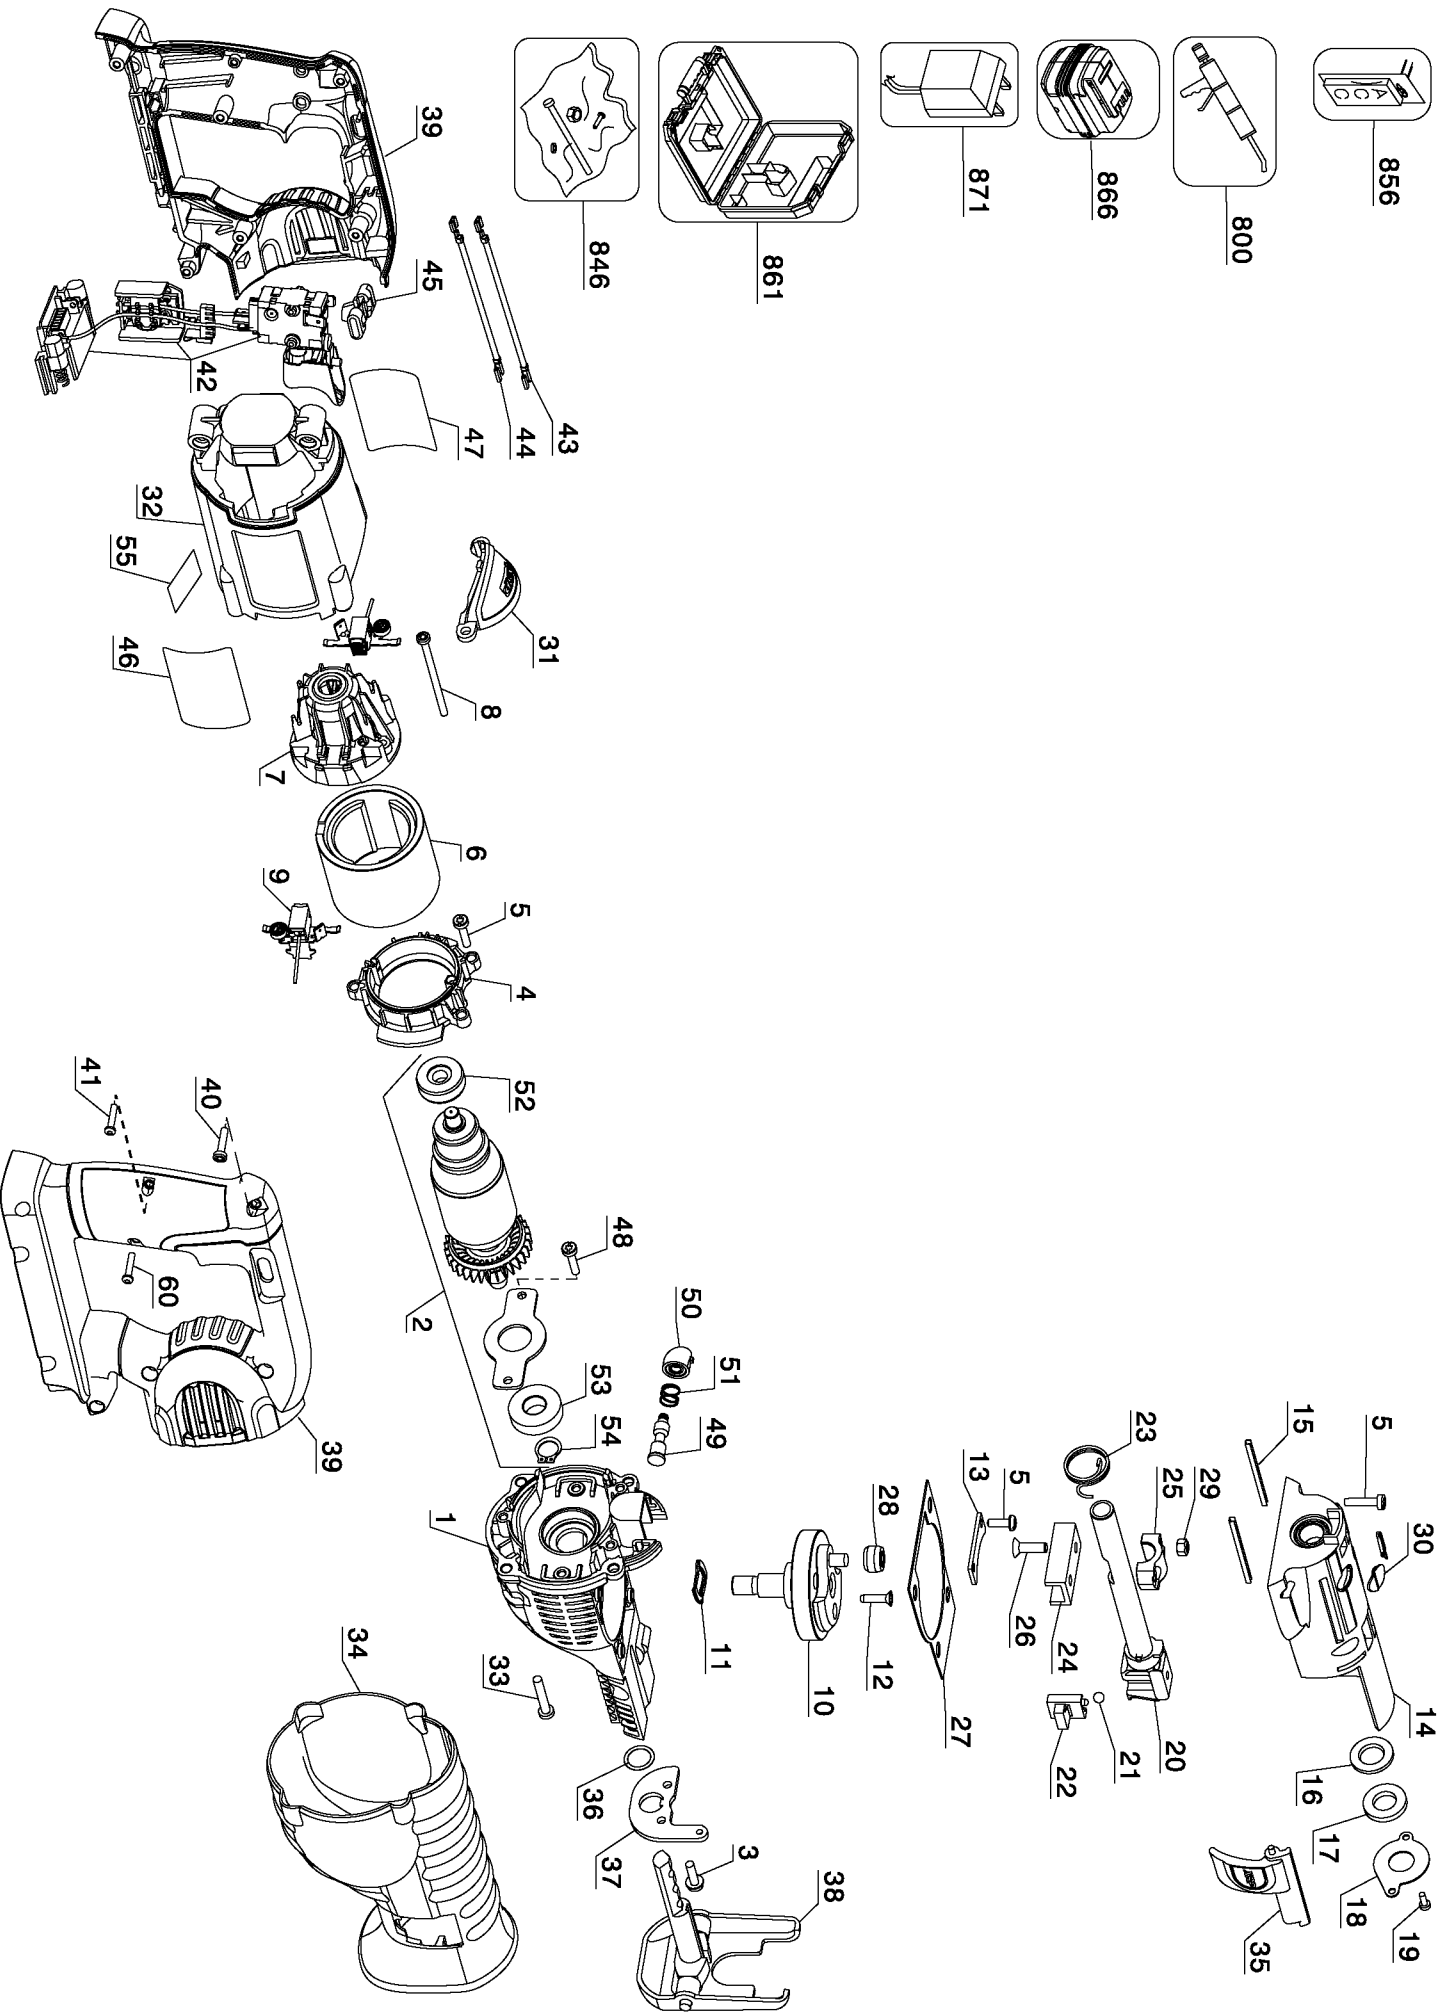

856

800

866

871

861

846

Parts List for DC305K Type 1

Item Number	Part Number	Description	Qty Required
1	613138-00SV	GEAR CASE ASSY.	1
2	629923-00	ARMATURE&BRGS.	1
3	142940-00	SCREW	2
4	613137-00	FAN BAFFLE	1
5	613619-00	SCREW,THD.FORM	9
6	611202-00SV	MAGNET RING	1
7	610107-00	BEARING SUPPORT	1
8	330019-25	SCREW,THD.FORM	2
9	610126-00	BRUSH BOX	2
10	615940-00SV	GEAR & SPINDLE	1
11	619618-00	WAVY WASHER	1
12	622484-00	FLAT HD SCREW	3
13	621173-00	SUPPORT PLATE	1
14	N027851	GEARCASE COVER	1
15	621979-00	WEAR STRIP	2
16	618733-00	SHAFT SEAL	1
17	618477-00	FELT SEAL	1
18	N020720	SEAL PLATE	1
19	330045-43	SCREW,TAPTITE	1
20	N026647	SHAFT SERVICE KIT	1
21	000903-00	BALL	1
22	622647-00	SLIDER	1
23	622659-00	TORSION SPRING	1
24	N026647	SHAFT SERVICE KIT	1
25	617000-00	SADDLE	1
26	622486-00	FLAT HD SCREW	2
27	N063272	GASKET	1

Parts List for DC305K Type 1

Item Number	Part Number	Description	Qty Required
28	N021857	BEARING	1
29	622485-00	LOCKNUT	2
30	621927-00	COVER	2
31	630958-00	INSERT	1
32	629919-00	MOTOR HOUSING	1
33	330019-45	SCREW	4
34	N084697	BOOT	1
35	631014-00	LEVER ASSEMBLY	1
36	50049-00	O RING	1
37	617008-00	BRACKET	1
38	623511-01	SHOE ASSEMBLY	1
39	648208-00	CLAMSHELL SET	1
40	330019-04	SCREW,PLASTITE	5
41	682211-00	SCREW,TORX	1
42	628930-01SV	SWITCH ASSY	1
43	634813-00	LEADWIRE ASSY.	1
44	700000-00	FUSE HOLDER ASSY	1
45	630830-00	LOCK-OFF BUTTON	1
46	632248-00	IDENT. LABEL	1
47	646004-00	NAMEPLATE	1
48	330045-45	SCREW	2
49	615983-00	LOCK PIN	1
50	617733-00	CAP	1
51	618427-00	SPRING	1
52	391032-00	BEARING & BOOT	1
53	330003-64	BALL BEARING	1
54	696060-00	SNAP RING	1

Parts List for DC305K Type 1

Item Number	Part Number	Description	Qty Required
55	646547-00	WARNING LABEL	1
60	330019-03	SCREW	1
800	286436-00	GREASE	1
846	649186-00	SERVICE KIT	1
856	628977-00	BLADE PACK	1
861	648633-00	KITBOX	1
866	DC9360	BATTERY PACK	1
871	DC9000	CHARGER	1