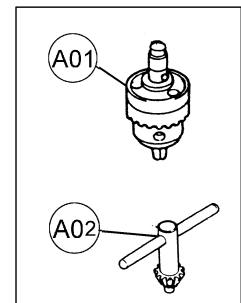

Model DA3000R

(Variable Speed/Reversing)