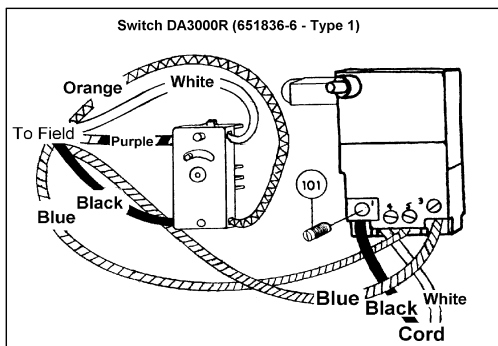

Model DA3000R

(Variable Speed/Reversing)