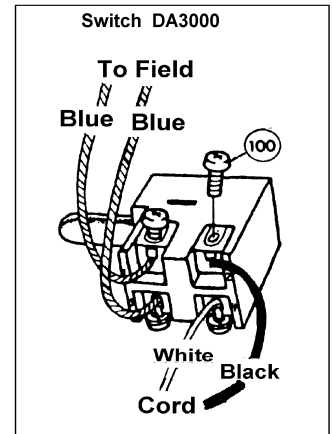

Model DA3000R

(Variable Speed/Reversing)