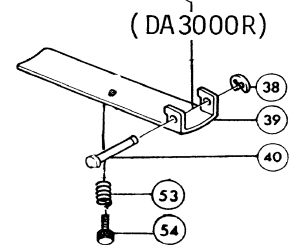

Model DA3000R

(Variable Speed/Reversing)