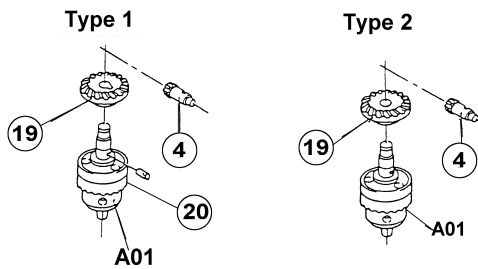

Above parts are completely interchangeable as a set.

2. Change on Gear Housing and Pin.

Item No.	Description	Type 1	Type 2	Type 3	Type 4
2	Gear Housing	315267-0 (No Longer Available)	157549-2 (No Longer Available)	159272-5	
3	Pin	256109-8 Pin 4 (2pcs) (No Longer Available)	951129-4 (No Longer Available)	Roll Pin 4-36 (1pc)	Roll Pin 4-36 (2pcs) (White Color)
	Serial No.	~ 57566E	57567E ~	No Type 3 Sold	
	Serial No.	~ 16114E	16115E ~ 139388E	139389E ~ 164679E	164680E ~
					256745-0 Pin 4 (2pcs) (Golden Color)
					No Type 4 Sold

Above parts are completely interchangeable as a set.

3. Change on Hex Bolt/Tapping Screw and Motor Housing.

Item No.	Description	Type 1	Type 2
16	Hex Bolt/Tapping Screw	925183-4 - (+) Hex Bolt M4x55	265891-8 - Tapping Screw BT 4x55
34	Motor Housing	156766-1 (DA3000) (No Longer Available) 156804-9 (DA3000R) (No Longer Available)	157720-8 (DA3000) 157722-4 (DA3000R)
	Serial No. DA3000R	~ 45902E	45903E ~

DA3000 has Type 1 only.

4. Change on Gear etc.....

Item No.	Description	Type 1	Type 2
4	Spiral Bevel Gear	221342-1 (10) (No Longer Available)	226751-9 (7)
19	Spiral Bevel Gear	221343-9 (36) (No Longer Available)	226752-7(24)
20	Pin 5	256023-8	-----
	Serial No. DA3000	---	---
	Serial No. DA3000R	~269705E	269706E ~