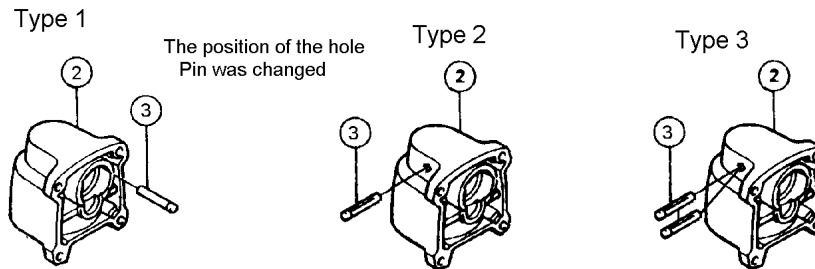

* SEE SERVICE CHANGES

SERVICE CHANGES

1. Change on Drill Chuck.

Item No.	Description	Type 1	Type 2	Type 3	Type 4
17	Stop Ring	961013-5	(Discontinued)		
42	(+) Countersunk Head Screw M4x12	- - - - -	251304-5 (Added)		
43	Washer 4	- - - - -	253969-9 (Added)		
A01	3/8" Drill Chuck	763059-5	763068-4		193443-4
	Serial No. DA3000	~ 37373E	37374E ~ April 1993		- - - - -
	Serial No. DA3000R	~ 7020E	7021E ~ 384264E		384265E ~

Above parts are completely interchangeable as a set.

2. Change on Gear Housing and Pin.

Item No.	Description	Type 1	Type 2	Type 3	Type 4
2	Gear Housing	315267-0 (No Longer Available)	157549-2 (No Longer Available)	159272-5	
3	Pin	256109-8 Pin 4 (2pcs) (No Longer Available)	951129-4 (No Longer Available)	Roll Pin 4-36 (1pc)	Roll Pin 4-36 (2pcs) (White Color)
	Serial No.	~ 57566E	57567E ~	No Type 3 Sold	
	Serial No.	~ 16114E	16115E ~ 139388E	139389E ~ 164679E	164680E ~
					256745-0 Pin 4 (2pcs) (Golden Color)
					No Type 4 Sold

Above parts are completely interchangeable as a set.

3. Change on Hex Bolt/Tapping Screw and Motor Housing.

Item No.	Description	Type 1	Type 2
16	Hex Bolt/Tapping Screw	925183-4 - (+) Hex Bolt M4x55	265891-8 - Tapping Screw BT 4x55
34	Motor Housing	156766-1 (DA3000) (No Longer Available) 156804-9 (DA3000R) (No Longer Available)	157720-8 (DA3000) 157722-4 (DA3000R)
	Serial No. DA3000R	~ 45902E	45903E ~