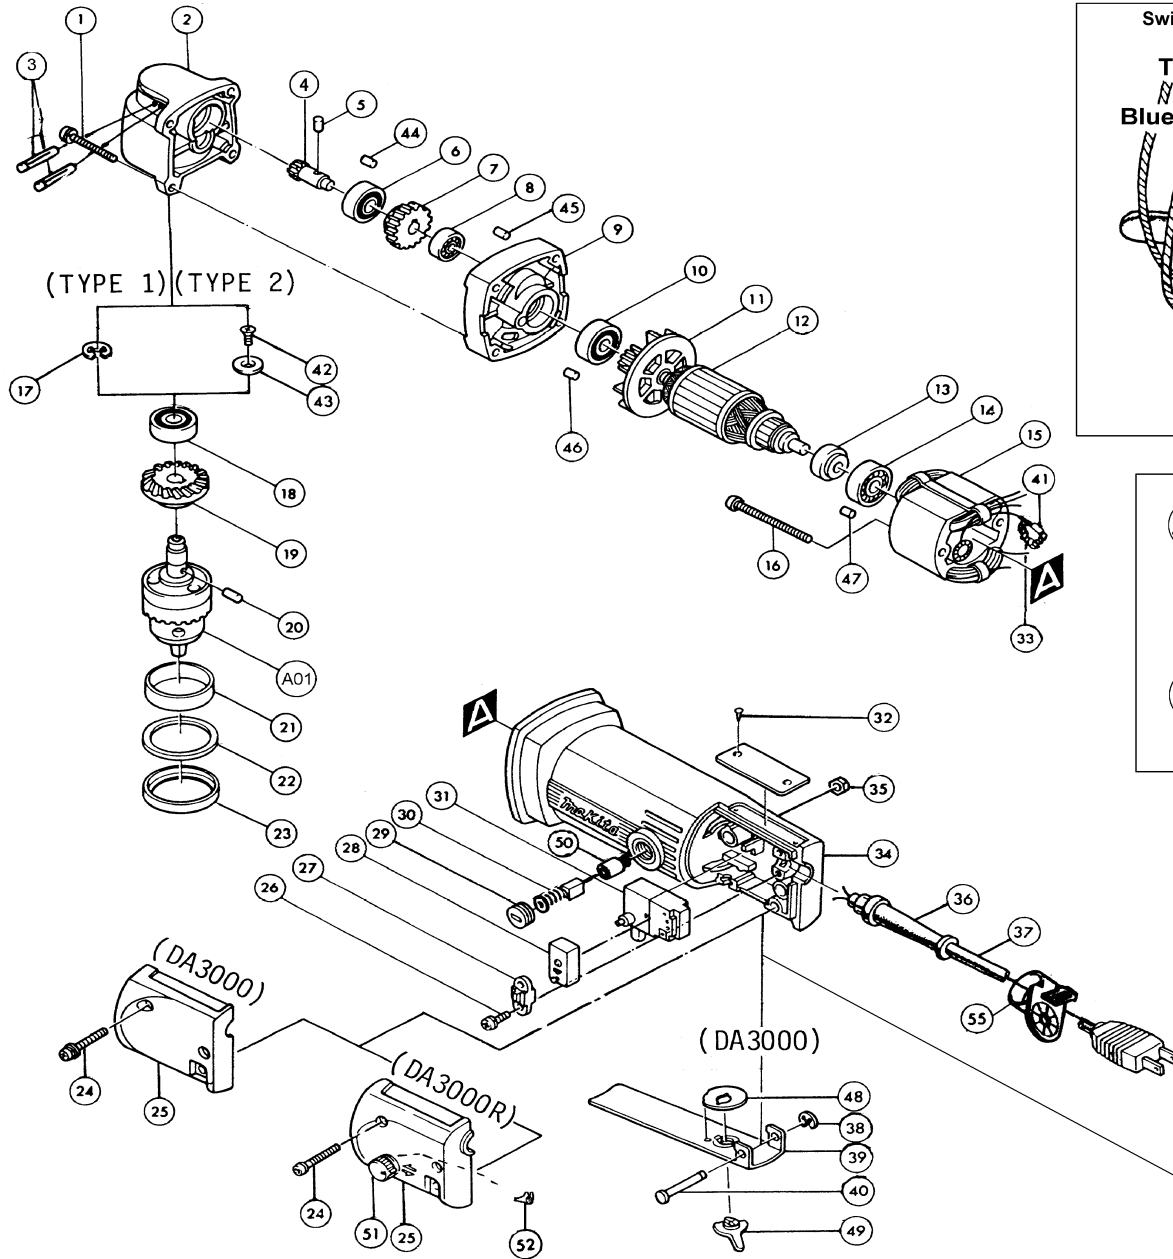

Model DA3000R

(Variable Speed/Reversing)

Item No.	Part No.	No. Used	Description	Item No.	Part No.	No. Used	Description
1	911161-0	4	P.H. Screw M4x35	30	191947-0	2	Carbon Brush CB-76 (2pcs/Set) (Old 191917-9 CB-72)
2	*	1	Gear Housing (With Items 21 & 44)		181501-8	2	Auto Cut-Off Carbon Brush CB-61 (Optional)
3	*	*	Pin				
4	*	1	Spiral Bevel Gear				
5	256014-9	1	Pin3				
6	211051-0	1	Ball Bearing 609LLB	31	651821-9	1	Switch (DA3000)(Old 651817-0)
7	221682-7	1	Helical Gear 32		651936-2	1	Switch (DA3000R)(Old 651836-6)
8	211014-6	1	Ball Bearing 606				
9	315268-8	1	Gear Housing Cover (Includes Items 45 & 46)	32	953106-2	2	Rivet 0-5
10	211033-2	1	Ball Bearing 608LB	33	654018-9	2	Garter Spring
11	241081-7	1	Fan 58 (DA3000)	34	*	1	Motor Housing (DA3000) (With Items 35, 47 & 50)
	241822-1	1	Fan 58 (DA3000R)		*	1	Motor Housing(DA3000R) (With Items 35, 47 & 50)
12	511816-3	1	Armature Assy (DA3000) (Includes Items 10, 11, 13 & 14)	35	931102-0	2	Hex Nut M4
	511821-0	1	Armature Assy (DA3000R) (Includes Items 10, 11, 13 & 14) (Old 611486-9)	36	682500-8	1	Cord Guard 8.5-72
				37	664013-1	1	Cord With Plug 2P-18-2.5
				38	961017-7	1	Stop Ring E-3
13	681614-0	1	Insulation Washer	39	341651-3	1	Switch Lever Assembly (DA3000) (Includes Items 48 & 49)
14	211028-5	1	Ball Bearing 627LB		158011-0	1	Switch Lever (DA3000R) (Includes Items 53 & 54)
15	621416-2	1	Field Assy (DA3000) (With Items 33 & 41)				
	621476-4	1	Field Assy (DA3000R) (With Items 33 & 41)	40	256626-8	1	Pin 4
16	*	2	Tapping Screw	41	654501-6	2	Solderless Connector P-1.25
17	961013-5	1	Stop Ring E-7 (Type 1) *	42	251304-5	1	(+) Countersunk Head Screw M4x12 (Type 2)*
18	211051-0	1	Ball Bearing 609LLB	43	253969-9	1	Washer 4 (Type 2)*
19	*	1	Spiral Bevel Gear	44	263002-9	1	Rubber Pin 4
20	256023-8	1	Pin 5 * (Type 1 only)	45	263002-9	1	Rubber Pin 4
21	214502-2	1	Plane Bearing 38	46	263002-9	1	Rubber Pin 4
22	443049-1	1	Felt Ring 38	47	263002-9	1	Rubber Pin 4
23	286216-3	1	Cap 46	48	232062-2	1	Leaf Spring (DA3000)
24	911158-9	2	P.H. Screw M4x30(DA3000)	49	411784-9	1	Safety Lock (DA3000)
	911168-6	2	P.H. Screw M4x40(DA3000R)	50	643557-4	2	Brush Holder 5-8
25	411827-7	1	Switch Cover (DA3000)	51	410059-3	1	Knob
	155502-2	1	Switch Cover (DA3000R) (Includes Items 51 & 52)	52	410060-8	1	Slide Lever
26	911131-9	2	P.H. Screw M4x18 (With Washer)	53	231025-5	1	Compression Spring 8
27	687002-9	1	Strain Relief	54	251857-4	1	Screw M5
28	650527-6	1	Reversing Switch (DA3000R only) (Old 651838-2)	55	411780-7	1	Key Holder
29	643550-8	2	Brush Holder Cap 5-8	100	911002-0	4	(+) P.H. Screw M3x6
				101	652030-3	4	(-) Set Screw M3x7.5 (For 651836-6 - Type 1 Switch)
				Accessories			
				A01	*	1	3/8" Drill Chuck
				A02	763403-6	1	3/8" Chuck Key

* SEE SERVICE CHANGES