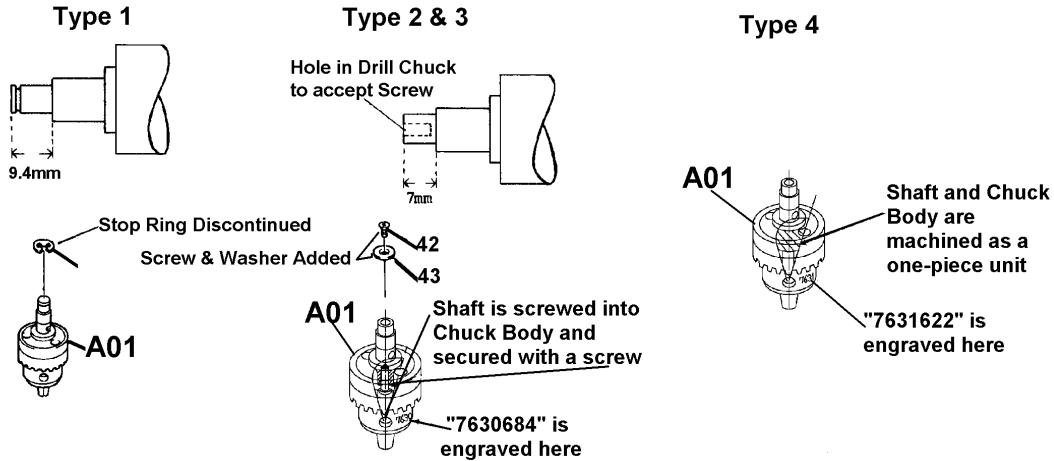

* SEE SERVICE CHANGES

SERVICE CHANGES

1. Change on Drill Chuck.

Item No.	Description	Type 1	Type 2	Type 3	Type 4
17	Stop Ring	961013-5	(Discontinued)		
42	(+) Countersunk Head Screw M4x12	- - - - -	251304-5 (Added)		
43	Washer 4	- - - - -	253969-9 (Added)		
A01	3/8" Drill Chuck	763059-5	763068-4		193443-4
	Serial No. DA3000	~ 37373E	37374E ~ April 1993		- - - - -
	Serial No. DA3000R	~ 7020E	7021E ~ 384264E		384265E ~

Above parts are completely interchangeable as a set.

3. Change on Hex Bolt/Tapping Screw and Motor Housing.

Item No.	Description	Type 1	Type 2
16	Hex Bolt/Tapping Screw	925183-4 - (+) Hex Bolt M4x55	265891-8 - Tapping Screw BT 4x55
34	Motor Housing	156766-1 (DA3000) (No Longer Available) 156804-9 (DA3000R) (No Longer Available)	157720-8 (DA3000) 157722-4 (DA3000R)
	Serial No. DA3000R	~ 45902E	45903E ~