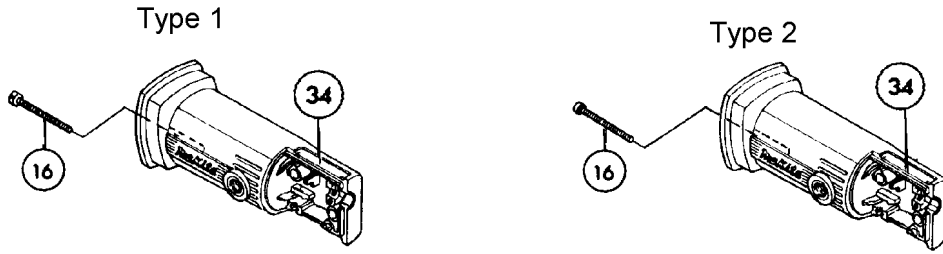

Above parts are completely interchangeable as a set.

2. Change on Gear Housing and Pin.

Item No.	Description	Type 1	Type 2	Type 3	Type 4
2	Gear Housing	315267-0 (No Longer Available)	157549-2 (No Longer Available)	159272-5	
3	Pin	256109-8 Pin 4 (2pcs) (No Longer Available)	951129-4 (No Longer Available)	Roll Pin 4-36 (1pc)	Roll Pin 4-36 (2pcs) (White Color)
	Serial No.	~ 57566E	57567E ~	No Type 3 Sold	
	Serial No.	~ 16114E	16115E ~ 139388E	139389E ~ 164679E	164680E ~
					256745-0 Pin 4 (2pcs) (Golden Color)
					No Type 4 Sold

Above parts are completely interchangeable as a set.

3. Change on Hex Bolt/Tapping Screw and Motor Housing.

Item No.	Description	Type 1	Type 2
16	Hex Bolt/Tapping Screw	925183-4 - (+) Hex Bolt M4x55	265891-8 - Tapping Screw BT 4x55
34	Motor Housing	156766-1 (DA3000) (No Longer Available) 156804-9 (DA3000R) (No Longer Available)	157720-8 (DA3000) 157722-4 (DA3000R)
	Serial No. DA3000R	~ 45902E	45903E ~