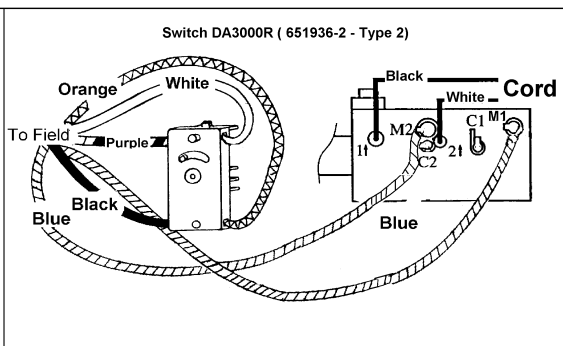

Model DA3000R

(Variable Speed/Reversing)