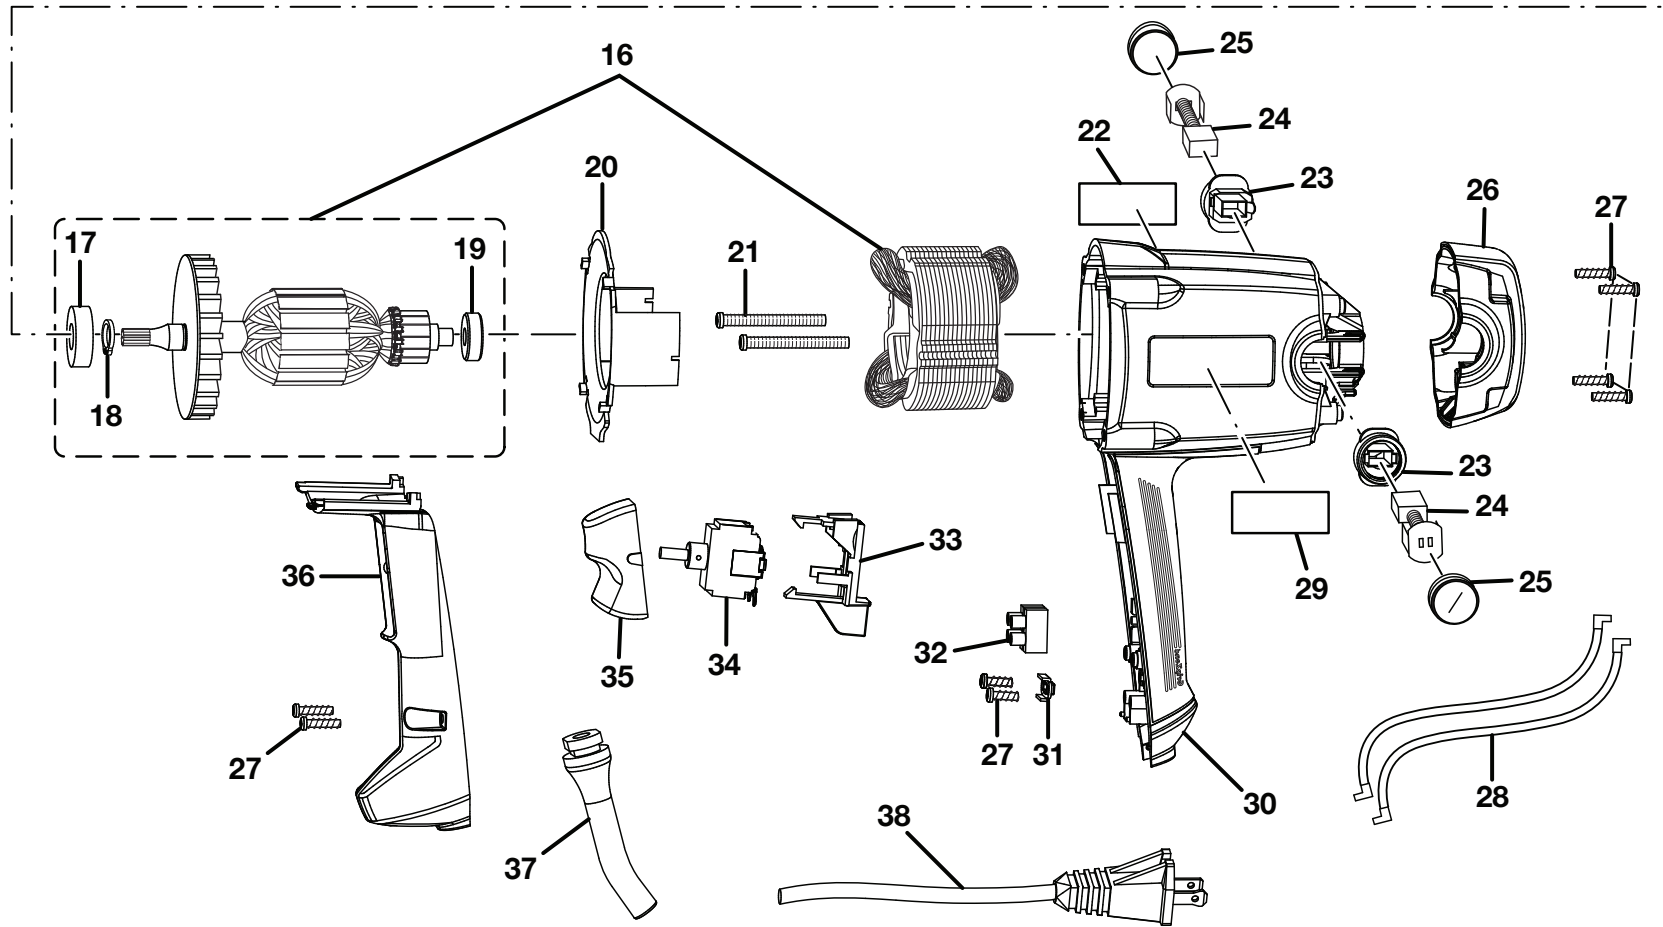

RYOBI IMPACT WRENCH - MODEL NUMBER D700W

RYOBI IMPACT WRENCH – MODEL NUMBER D700W

The model number will be found on a label attached to the motor housing. Always mention the model number in all correspondence regarding your **IMPACT WRENCH** or when ordering repair parts.

PARTS LIST

KEY NO.	PART NUMBER	DESCRIPTION	QTY	KEY NO.	PART NUMBER	DESCRIPTION	QTY
1	660299026	Screw (M5 x 79 mm, Pan Hd.).....	4	24	290255001	Brush Assembly.....	2
2	671237003	Spring Washer	4	25	511534002	Brush Cap.....	2
3	300102009	Front Gear Housing Assembly	1	26	513518001	Rear Housing Cover	1
4	301681005	Anvil Assembly	1	27	6620606	Screw (M3.5 x 16 mm, Pan Hd.).....	8
5	671400002	Ball (Ø0.25 in.)	3	28	290061064	Lead w/Terminals.....	2
6	672038001	Impactor	1	29	940114156	Logo Label.....	1
7	671401002	Ball (Ø0.16 in.)	31	30	201601001	Motor Housing Assembly (Inc. Key Nos. 22 & 29)	1
8	671403001	Washer.....	1	31	590501003	Cord Clamp	1
9	671975001	Compression Spring.....	1	32	690331001	Terminal Block	1
10	200309002	Cam Assembly	1	33	514499001	Switch Seat	1
11	300460013	Pinion Assembly	1	34	760431002	Switch.....	1
12	671469001	Thrust Washer	1	35	590975004	Trigger.....	1
13	900533002	Oil Seal	1	36	341519002	Handle Housing Cover	1
14	560712002	Rubber Bumper	1	37	590274003	Bend Relief	1
15	200310002	Rear Gear Housing Assembly	1	38	730372027	Power Cord	1
16	200216060	Motor Assembly (Inc. Key Nos. 17-19).....	1	Not Shown:			
17	690191002	Ball Bearing (6001 2RS).....	1	902510001	Carrying Case.....	1	
18	6939601	C-ring.....	1	988000143	Operator's Manual	1	
19	681141002	Ball Bearing (608zz).....	1	7-8-10 (Rev:02)			
20	591612001	Baffle	1				
21	660259009	Screw (M4 x 48 mm, Pan Hd.).....	2				
22	940032134	Data Label	1				
23	301035005	Brush Holder Assembly.....	2				