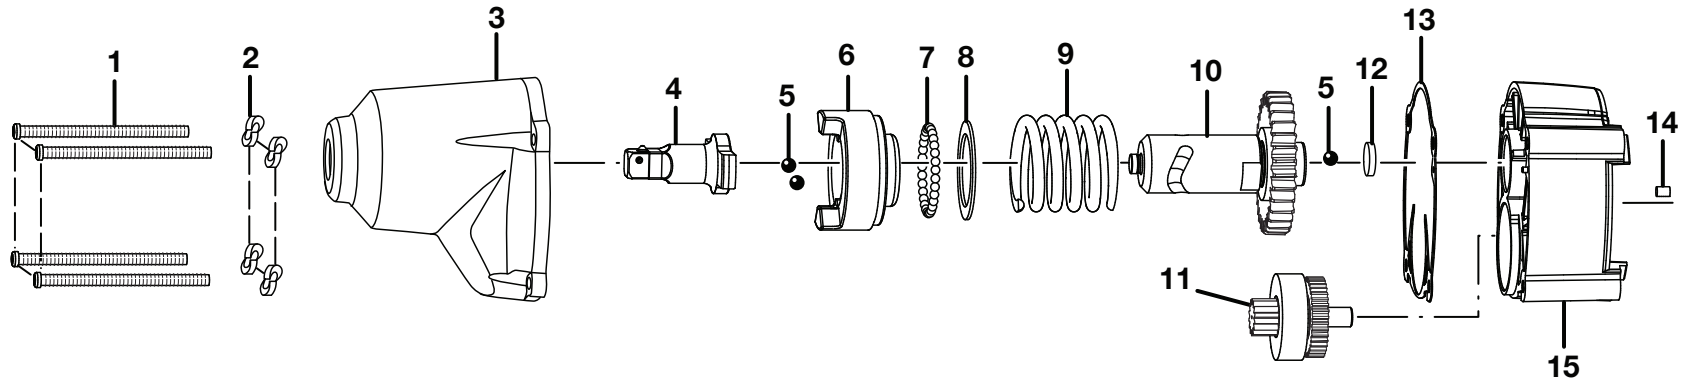

RYOBI IMPACT WRENCH - MODEL NUMBER D700W

RYOBI IMPACT WRENCH – MODEL NUMBER D700W

The model number will be found on a label attached to the motor housing. Always mention the model number in all correspondence regarding your **IMPACT WRENCH** or when ordering repair parts.

PARTS LIST

KEY NO.	PART NUMBER	DESCRIPTION	QTY	KEY NO.	PART NUMBER	DESCRIPTION	QTY
1	660299026	Screw (M5 x 79 mm, Pan Hd.).....	4	24	290255001	Brush Assembly.....	2
2	671237003	Spring Washer	4	25	511534002	Brush Cap.....	2
3	300102009	Front Gear Housing Assembly	1	26	513518001	Rear Housing Cover	1
4	301681005	Anvil Assembly	1	27	6620606	Screw (M3.5 x 16 mm, Pan Hd.).....	8
5	671400002	Ball (Ø0.25 in.)	3	28	290061064	Lead w/Terminals.....	2
6	672038001	Impactor	1	29	940114156	Logo Label.....	1
7	671401002	Ball (Ø0.16 in.)	31	30	201601001	Motor Housing Assembly (Inc. Key Nos. 22 & 29)	1
8	671403001	Washer.....	1	31	590501003	Cord Clamp	1
9	671975001	Compression Spring.....	1	32	690331001	Terminal Block	1
10	200309002	Cam Assembly	1	33	514499001	Switch Seat	1
11	300460013	Pinion Assembly	1	34	760431002	Switch.....	1
12	671469001	Thrust Washer	1	35	590975004	Trigger.....	1
13	900533002	Oil Seal	1	36	341519002	Handle Housing Cover	1
14	560712002	Rubber Bumper	1	37	590274003	Bend Relief	1
15	200310002	Rear Gear Housing Assembly	1	38	730372027	Power Cord	1
16	200216060	Motor Assembly (Inc. Key Nos. 17-19).....	1	Not Shown:			
17	690191002	Ball Bearing (6001 2RS).....	1	902510001	Carrying Case.....	1	
18	6939601	C-ring.....	1	988000143	Operator's Manual	1	
19	681141002	Ball Bearing (608zz).....	1	7-8-10 (Rev:02)			
20	591612001	Baffle	1				
21	660259009	Screw (M4 x 48 mm, Pan Hd.).....	2				
22	940032134	Data Label	1				
23	301035005	Brush Holder Assembly.....	2				