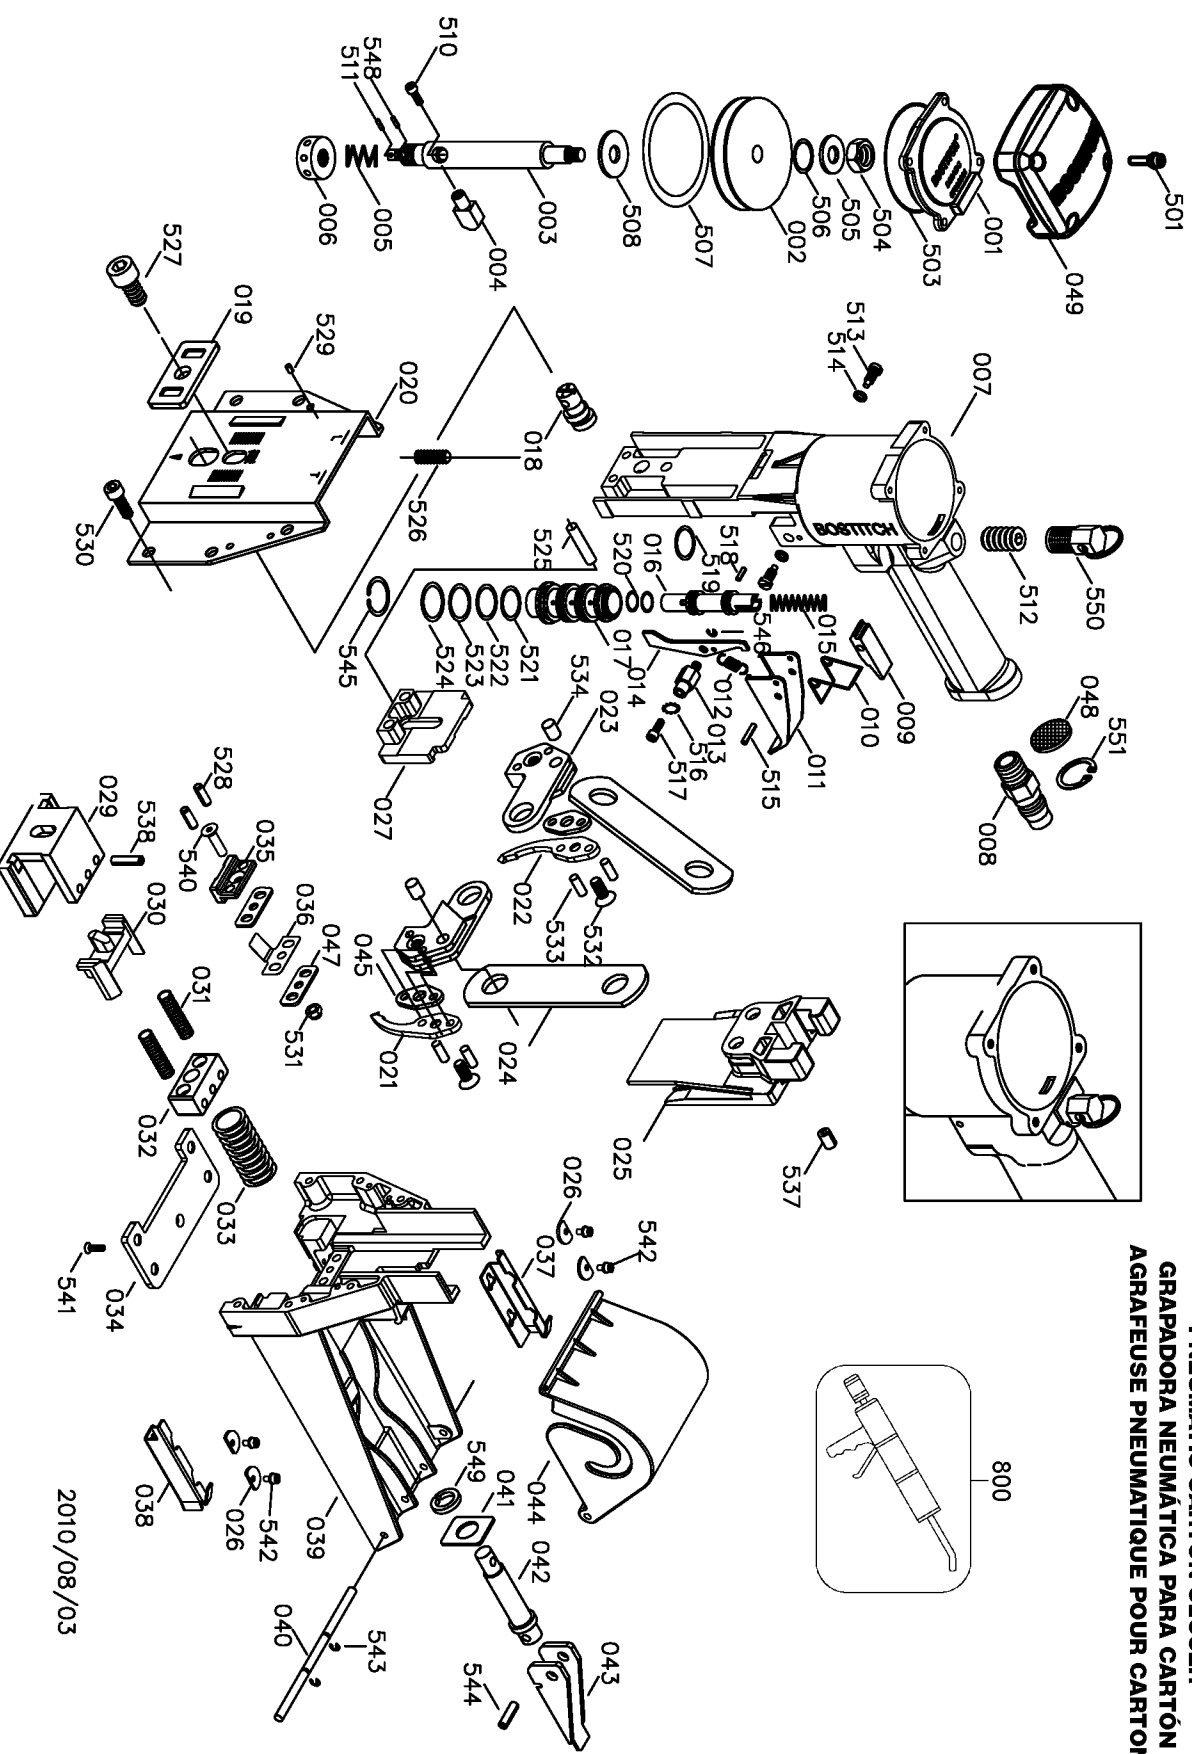

D62ADC

PNEUMATIC CARTON CLOSER
GRAPADORA NEUMÁTICA PARA CARTÓN
AGRAFEUSE PNEUMATIQUE POUR CARTON

2010/08/03

Parts List for D62ADC Type 0

Item Number	Part Number	Description	Qty Required
1	A01200110	CYLINDER HEAD	1
2	A02800201	PISTON	1
3	A02800301	ROD-PISTON	1
4	A00100401	CAM PIN	1
5	A00100501	SPRING	1
6	A00100601	NUT-ADJ.	1
7	ADCS-P31	BODY UNIT	1
8	000000-00	No Longer Available	1
9	A00100902	ROCKER	1
10	A00101001	SPRING	1
11	A00101101	TRIGGER	1
12	A00101201	SPRING	1
13	A00101301	PIN-ADJ.	1
14	A00101402	LEVER-CYCLE	1
15	A00101501	SPRING	1
16	A00101601	VALVE STEM	1
17	A00101702	VALVE BODY	1
18	A00101801	PIN-PIVOT	1
19	A00101901	PLATE-ADJ.	1
20	A01102501	BRACKET-FRONT	1
21	A01900503	CLINCHER-REVERSIBLE	1
22	A01900503	CLINCHER-REVERSIBLE	1
23	A00102301	CLINCHER LEVER	1
24	A00102401	LINK	1
25	A02202802	DRIVER	1
27	A02200202	DRIVER GUIDE UNIT	1
29	A02200702	PUSHER	1