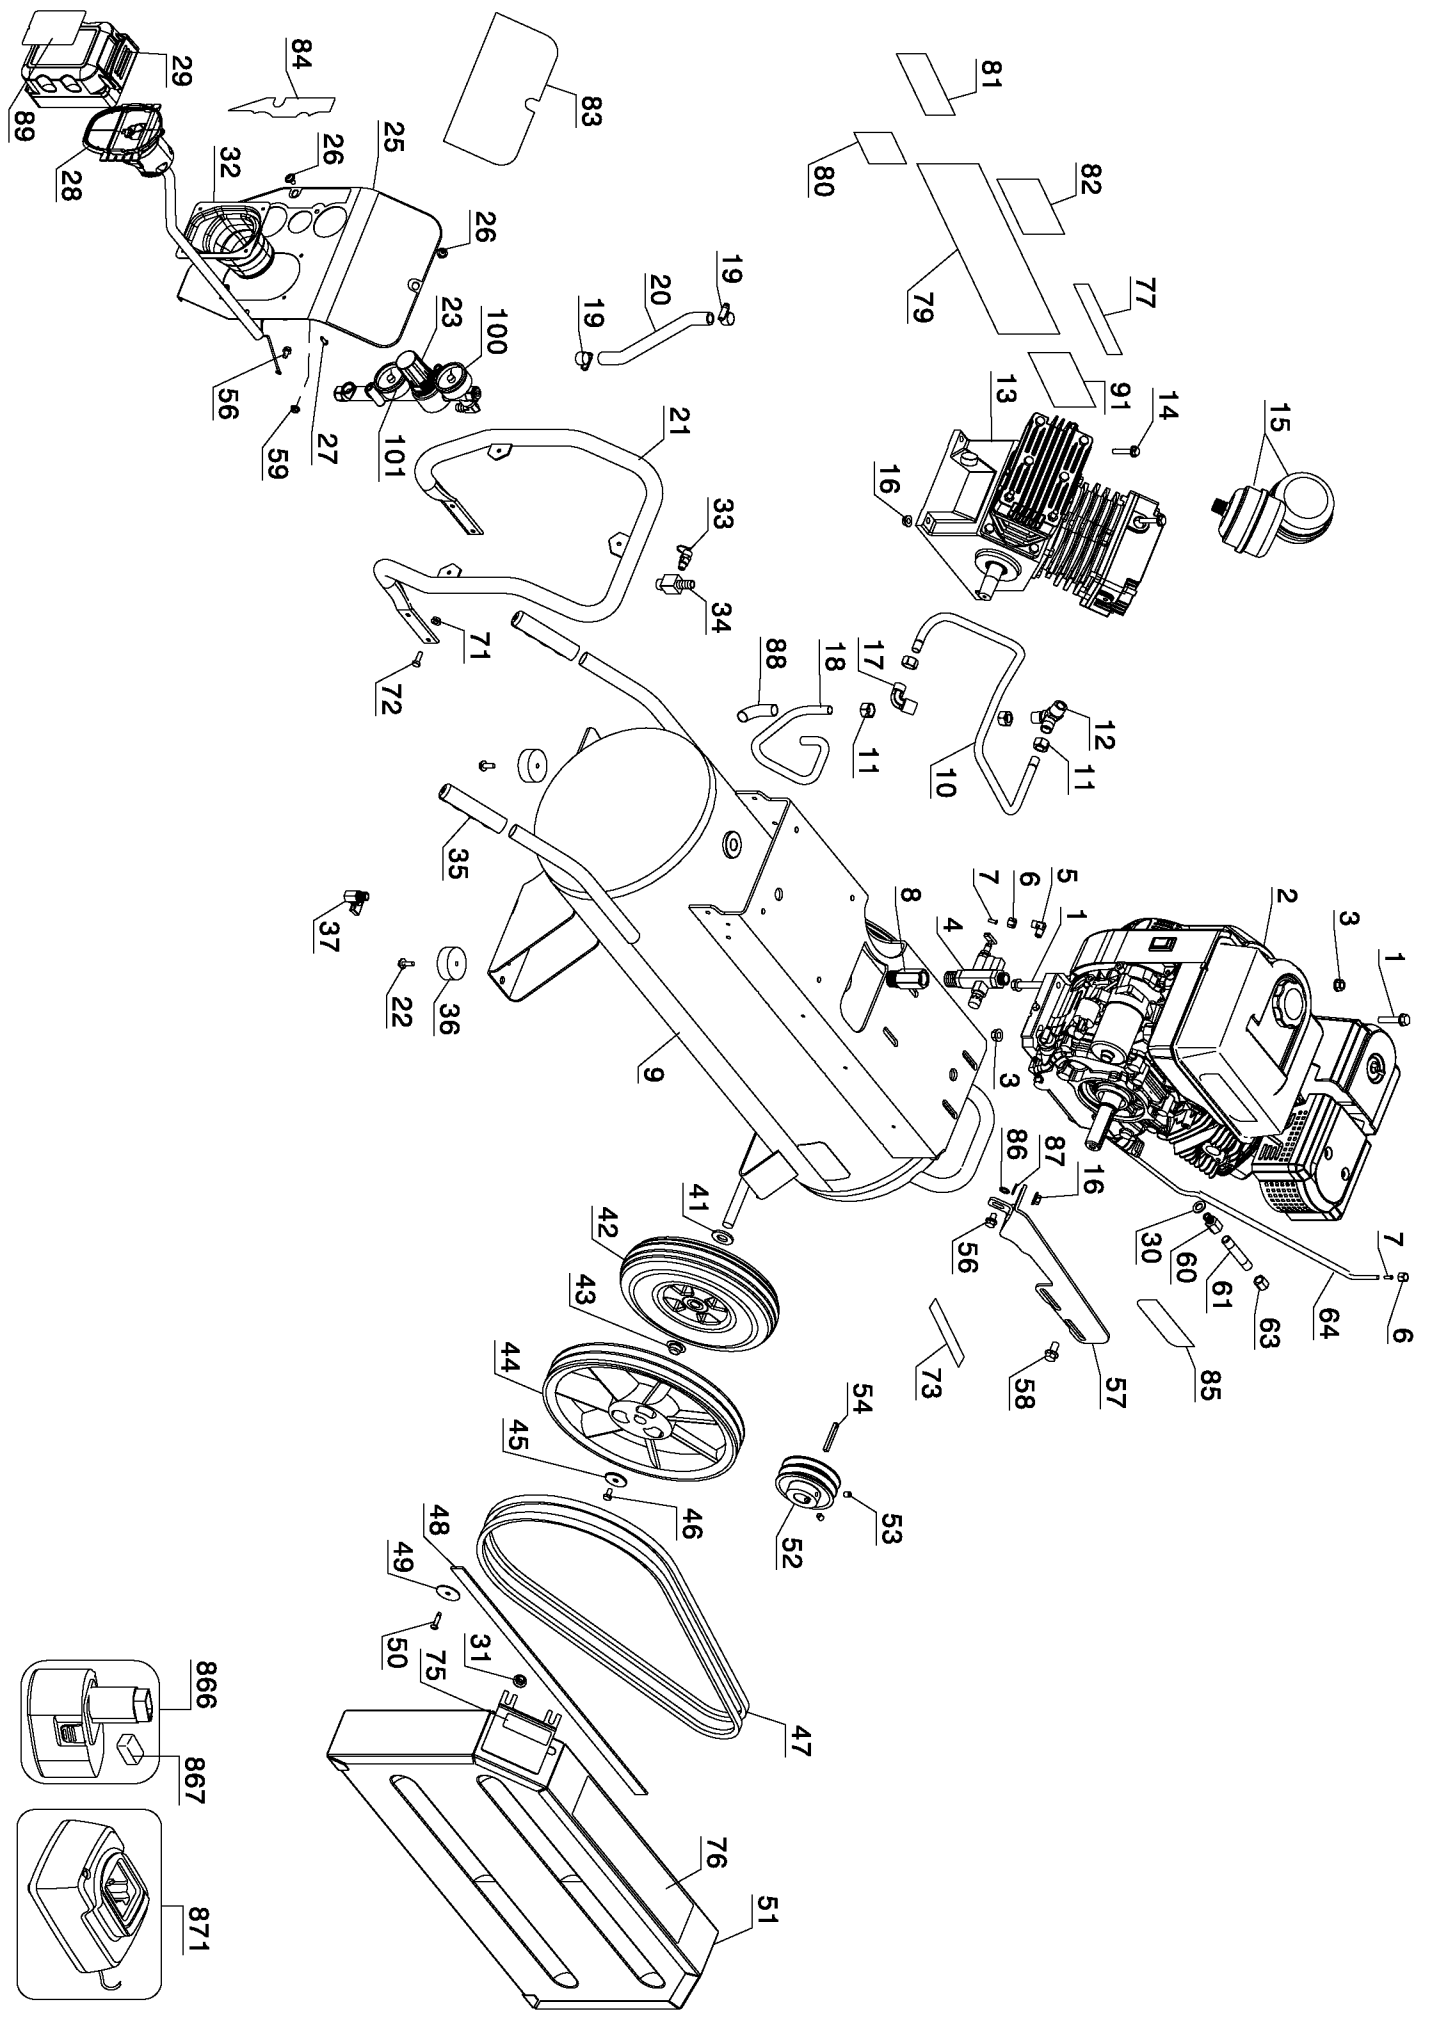

Parts List for D55695 Type 1

Item Number	Part Number	Description	Qty Required
1	18300	BOLT .375-16X1.75 FL	4
2	1000003653	ENGINE	1
3	SSF-8111-ZN	NUT .375-16 HEX WHIZ	4
4	D27017	VALVE UNLOADER GAS 1	1
5	SSP-6422	ELBOW	1
6	SSP-7811	ASSY NUT SLEEVE 1/4	2
7	5130039-00	SLEEVE	2
8	000000-00	No Longer Available	1
9	000000-00	No Longer Available	1
10	1000001263	TUBE	1
11	SSP-7812	ASSY NUT SLEEVE 1/2	4
12	1000002142	FITTING	1
13	1000003715	PUMP	1
14	000000-00	No Longer Available	4
15	5131692-00	FILTER ASSEMBLY	2
15	5130147-01	FILTER - 4 PACK	2
15	5130147-00	FILTER	2
16	N014126	NUT	4
17	1000002317	ELBOW	1
18	000000-00	No Longer Available	1
19	5136697-00	HOSE CLAMP	2
20	000000-00	No Longer Available	1
21	1000002812	TUBE	1
22	91895680	SCREW .250-20X.750 H	2
23	000000-00	No Longer Available	1
25	000000-00	No Longer Available	1
26	D28104	SCREW .250-20X.500 P	5