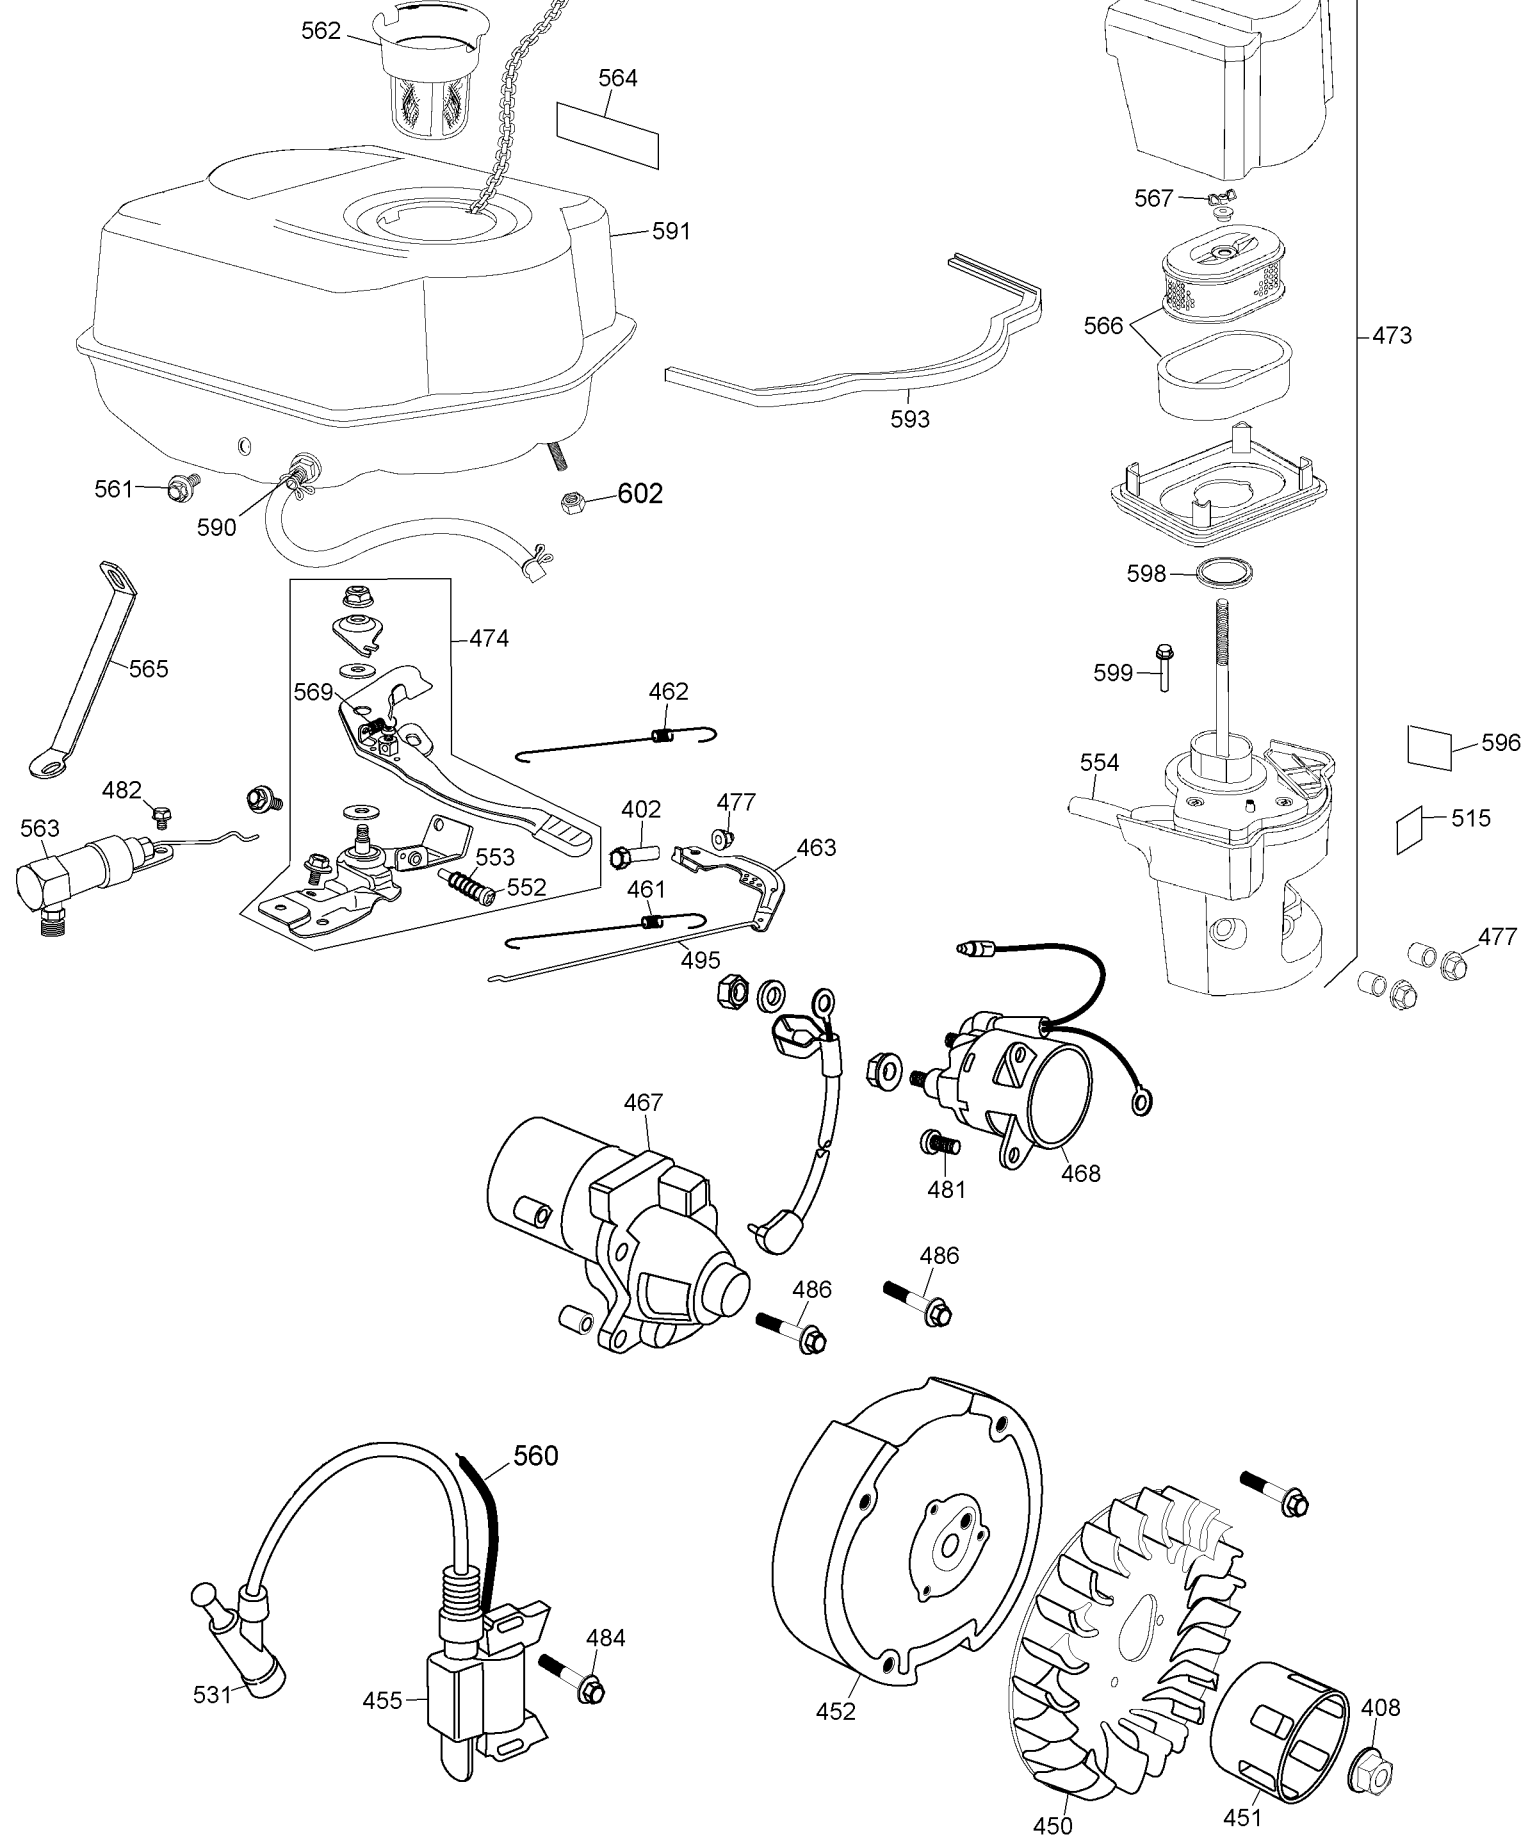

Parts List for D55690 Type 1

Item Number	Part Number	Description	Qty Required
1	18300	BOLT .375-16X1.75 FL	4
2	1000003653	ENGINE	1
3	SSF-8111-ZN	NUT .375-16 HEX WHIZ	4
4	D27017	VALVE UNLOADER GAS 1	1
5	SSP-6422	ELBOW	1
6	SSP-7811	ASSY NUT SLEEVE 1/4	2
7	5130039-00	SLEEVE	2
9	000000-00	No Longer Available	1
10	1000001263	TUBE	1
11	SSP-7812	ASSY NUT SLEEVE 1/2	4
12	1000002142	FITTING	1
13	1000003715	PUMP	1
14	000000-00	No Longer Available	4
15	5130147-01	FILTER - 4 PACK	1
15	5130147-00	FILTER	2
16	N014126	NUT	4
17	1000002317	ELBOW	1
18	000000-00	No Longer Available	1
19	5136697-00	HOSE CLAMP	2
20	000000-00	No Longer Available	1
21	1000002812	TUBE	1
22	91895680	SCREW .250-20X.750 H	4
23	N000213	MANIFOLD ASSY.	1
24	5130026-00	GAUGE	2
24	5130026-00	GAUGE	2
25	000000-00	No Longer Available	1
26	D28104	SCREW .250-20X.500 P	5