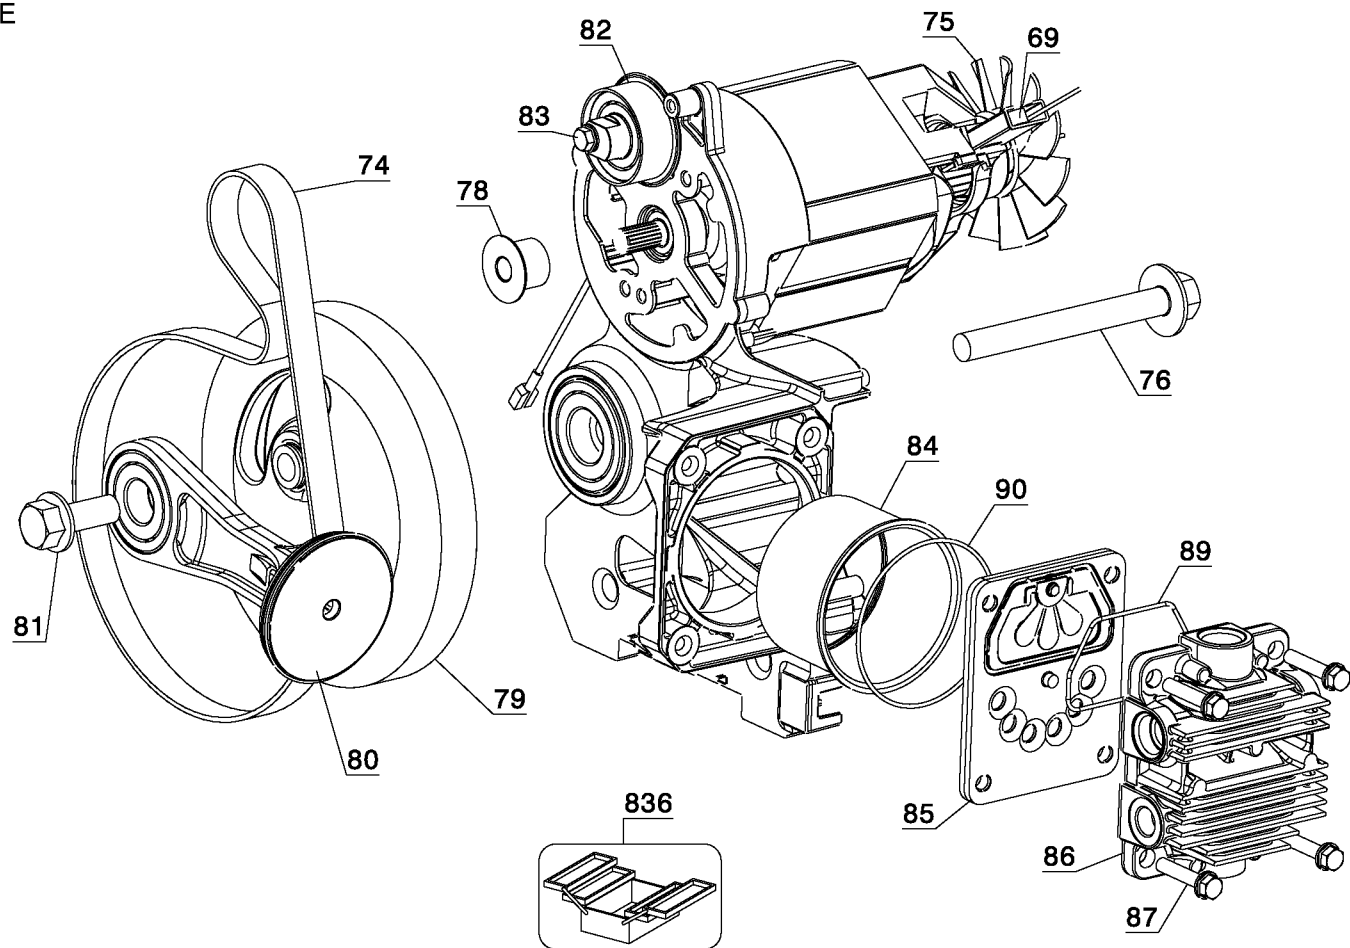

### Parts List for D55146 Type 3

Item Number	Part Number	Description	Qty Required
1	N072023	BALL VALVE	1
2	AC-0716	ISOLATOR 3PT MOUNT 9	3
3	91895680	SCREW .250-20X.750 H	3
4	D24721	KIT ISOLATOR W/SCREW	1
5	N056903SV	TANK ASSEMBLY	1
7	A06906	PIN	2
8	D26615	CORD POWER ST 14GA 1	1
9	D21197	PLUG TUBE 1.25 OD 18	2
10	D26863	BUTTON SNAP .302 DIA	2
11	A16379	HANDLE INSERT	2
12	N048473SV	HANDLE	1
13	SSF-586	SCREW .250-20X.750 U	1
17	N022549	SAFETY VALVE	1
18	A19703	BUSHING HEX	1
19	N044990	NIPPLE CLOSE 1/4-18	1
20	A21107	PRESSURE SWITCH	1
21	A16392	INSERT	2
22	SS-3222-CD	PLUG PIPE	1
24	SUDL-9-1	SCREW #8-32X.375/.34	4
25	A03008	FITTING	1
26	N034159	CHECK VALVE	1
27	A17326	COVER PRESSURE SWITC	1
29	N028208	REGULATOR/MANIFOLD	1
29	N008792	REGULATOR RPR KIT	1
30	N001969SV	TOP PANEL	1
31	D28104	SCREW .250-20X.500 P	10
32	D29132	SCREW	1

### Parts List for D55146 Type 3

Item Number	Part Number	Description	Qty Required
60	A18907	WARNING LABEL	1
61	N000231	LABEL	1
63	N006514	PANEL LABEL	1
69	A10157SV	BRUSH	2
69	A20723	BRUSH SPRING	2
74	N011005	BELT	1
75	A11031	FAN	1
76	A08547	SCREW	1
78	N001137	MOTOR PULLEY	1
79	A10811	FLYWHEEL	1
80	N038785	CONN ROD/PISTON ASSY	1
81	A08454	SCREW	1
82	A13016SV	IDLER PULLEY ASSY	1
83	A10638	SCREW	1
84	N021229	KIT COMP RING REPLAC	1
85	A09819SV	VALVE PLATE ASSY	1
86	A12479	HEAD	1
87	AC-0798	SCREW .250-20X1.25 H	4
89	ACG-45	ORING P/L HEAD	1
90	A03856	O-RING	1
836	233804-43	TENSION SCALE	1