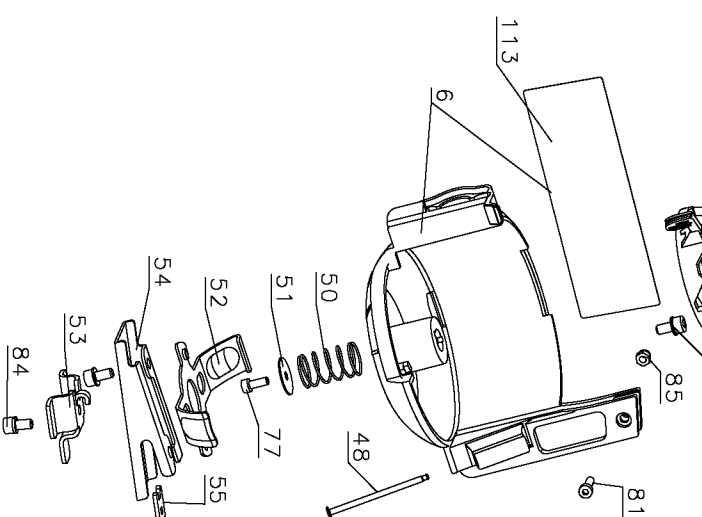

## Parts List for D51321 Type 1

| Item Number | Part Number | Description         | Qty Required |
|-------------|-------------|---------------------|--------------|
| 1           | 614947-00   | FRAME               | 1            |
| 2           | 614921-00   | CAP                 | 1            |
| 3           | 614933-00   | NOSE                | 1            |
| 4           | 395433-00   | END CAP             | 1            |
| 5           | 614936-00   | DOOR                | 1            |
| 6           | 614948-00   | CANISTER            | 1            |
| 7           | 614945-00   | COVER               | 1            |
| 8           | 614922-00   | GASKET              | 1            |
| 9           | 614934-00   | GASKET              | 1            |
| 10          | 395430-00   | GASKET              | 1            |
| 11          | 614961-00   | PAD                 | 4            |
| 12          | 614962-00   | CAP                 | 2            |
| 13          | 614963-00   | NOSE                | 2            |
| 14          | 619131-00   | LABEL               | 2            |
| 15          | 613090-00   | LABEL               | 2            |
| 16          | 614985-00   | DEFLECTOR           | 1            |
| 17          | 619175-00   | BUSHING             | 1            |
| 18          | 640884-00   | BUMPER              | 1            |
| 19          | 395064-00   | SPRING              | 1            |
| 20          | 395063-00   | VALVE               | 1            |
| 21          | 614964-00   | COVER               | 1            |
| 22          | 614926-00   | CYLINDER            | 1            |
| 23          | 395065-00   | SEAL                | 1            |
| 24          | 631569-00   | BULKHEAD            | 1            |
| 25          | 614930-00   | PISTON DRIVER ASSY. | 1            |
| 26          | 631041-00   | BUMPER              | 1            |
| 27          | 631568-00   | PLATE               | 1            |