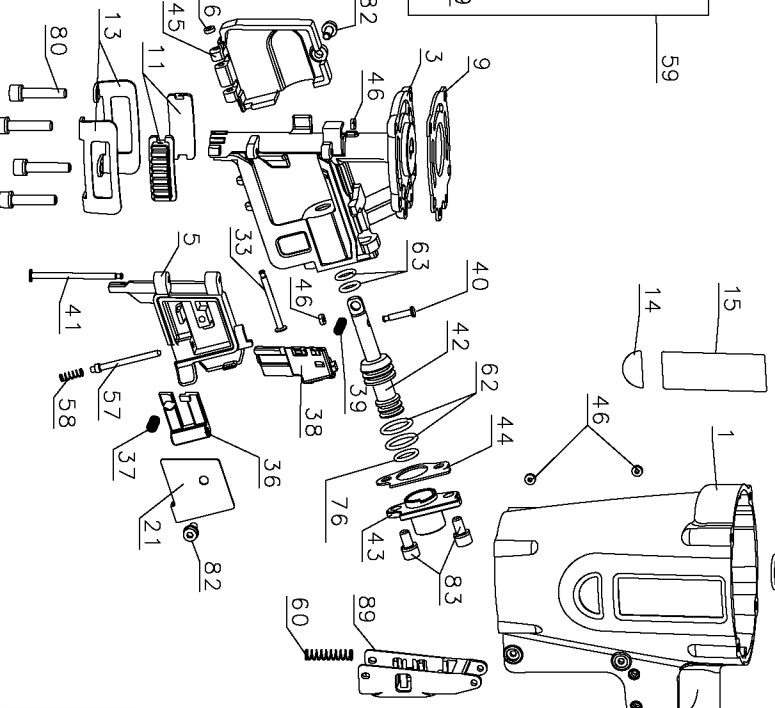

## Parts List for D51321 Type 1

| Item Number | Part Number | Description         | Qty Required |
|-------------|-------------|---------------------|--------------|
| 1           | 614947-00   | FRAME               | 1            |
| 2           | 614921-00   | CAP                 | 1            |
| 3           | 614933-00   | NOSE                | 1            |
| 4           | 395433-00   | END CAP             | 1            |
| 5           | 614936-00   | DOOR                | 1            |
| 6           | 614948-00   | CANISTER            | 1            |
| 7           | 614945-00   | COVER               | 1            |
| 8           | 614922-00   | GASKET              | 1            |
| 9           | 614934-00   | GASKET              | 1            |
| 10          | 395430-00   | GASKET              | 1            |
| 11          | 614961-00   | PAD                 | 4            |
| 12          | 614962-00   | CAP                 | 2            |
| 13          | 614963-00   | NOSE                | 2            |
| 14          | 619131-00   | LABEL               | 2            |
| 15          | 613090-00   | LABEL               | 2            |
| 16          | 614985-00   | DEFLECTOR           | 1            |
| 17          | 619175-00   | BUSHING             | 1            |
| 18          | 640884-00   | BUMPER              | 1            |
| 19          | 395064-00   | SPRING              | 1            |
| 20          | 395063-00   | VALVE               | 1            |
| 21          | 614964-00   | COVER               | 1            |
| 22          | 614926-00   | CYLINDER            | 1            |
| 23          | 395065-00   | SEAL                | 1            |
| 24          | 631569-00   | BULKHEAD            | 1            |
| 25          | 614930-00   | PISTON DRIVER ASSY. | 1            |
| 26          | 631041-00   | BUMPER              | 1            |
| 27          | 631568-00   | PLATE               | 1            |