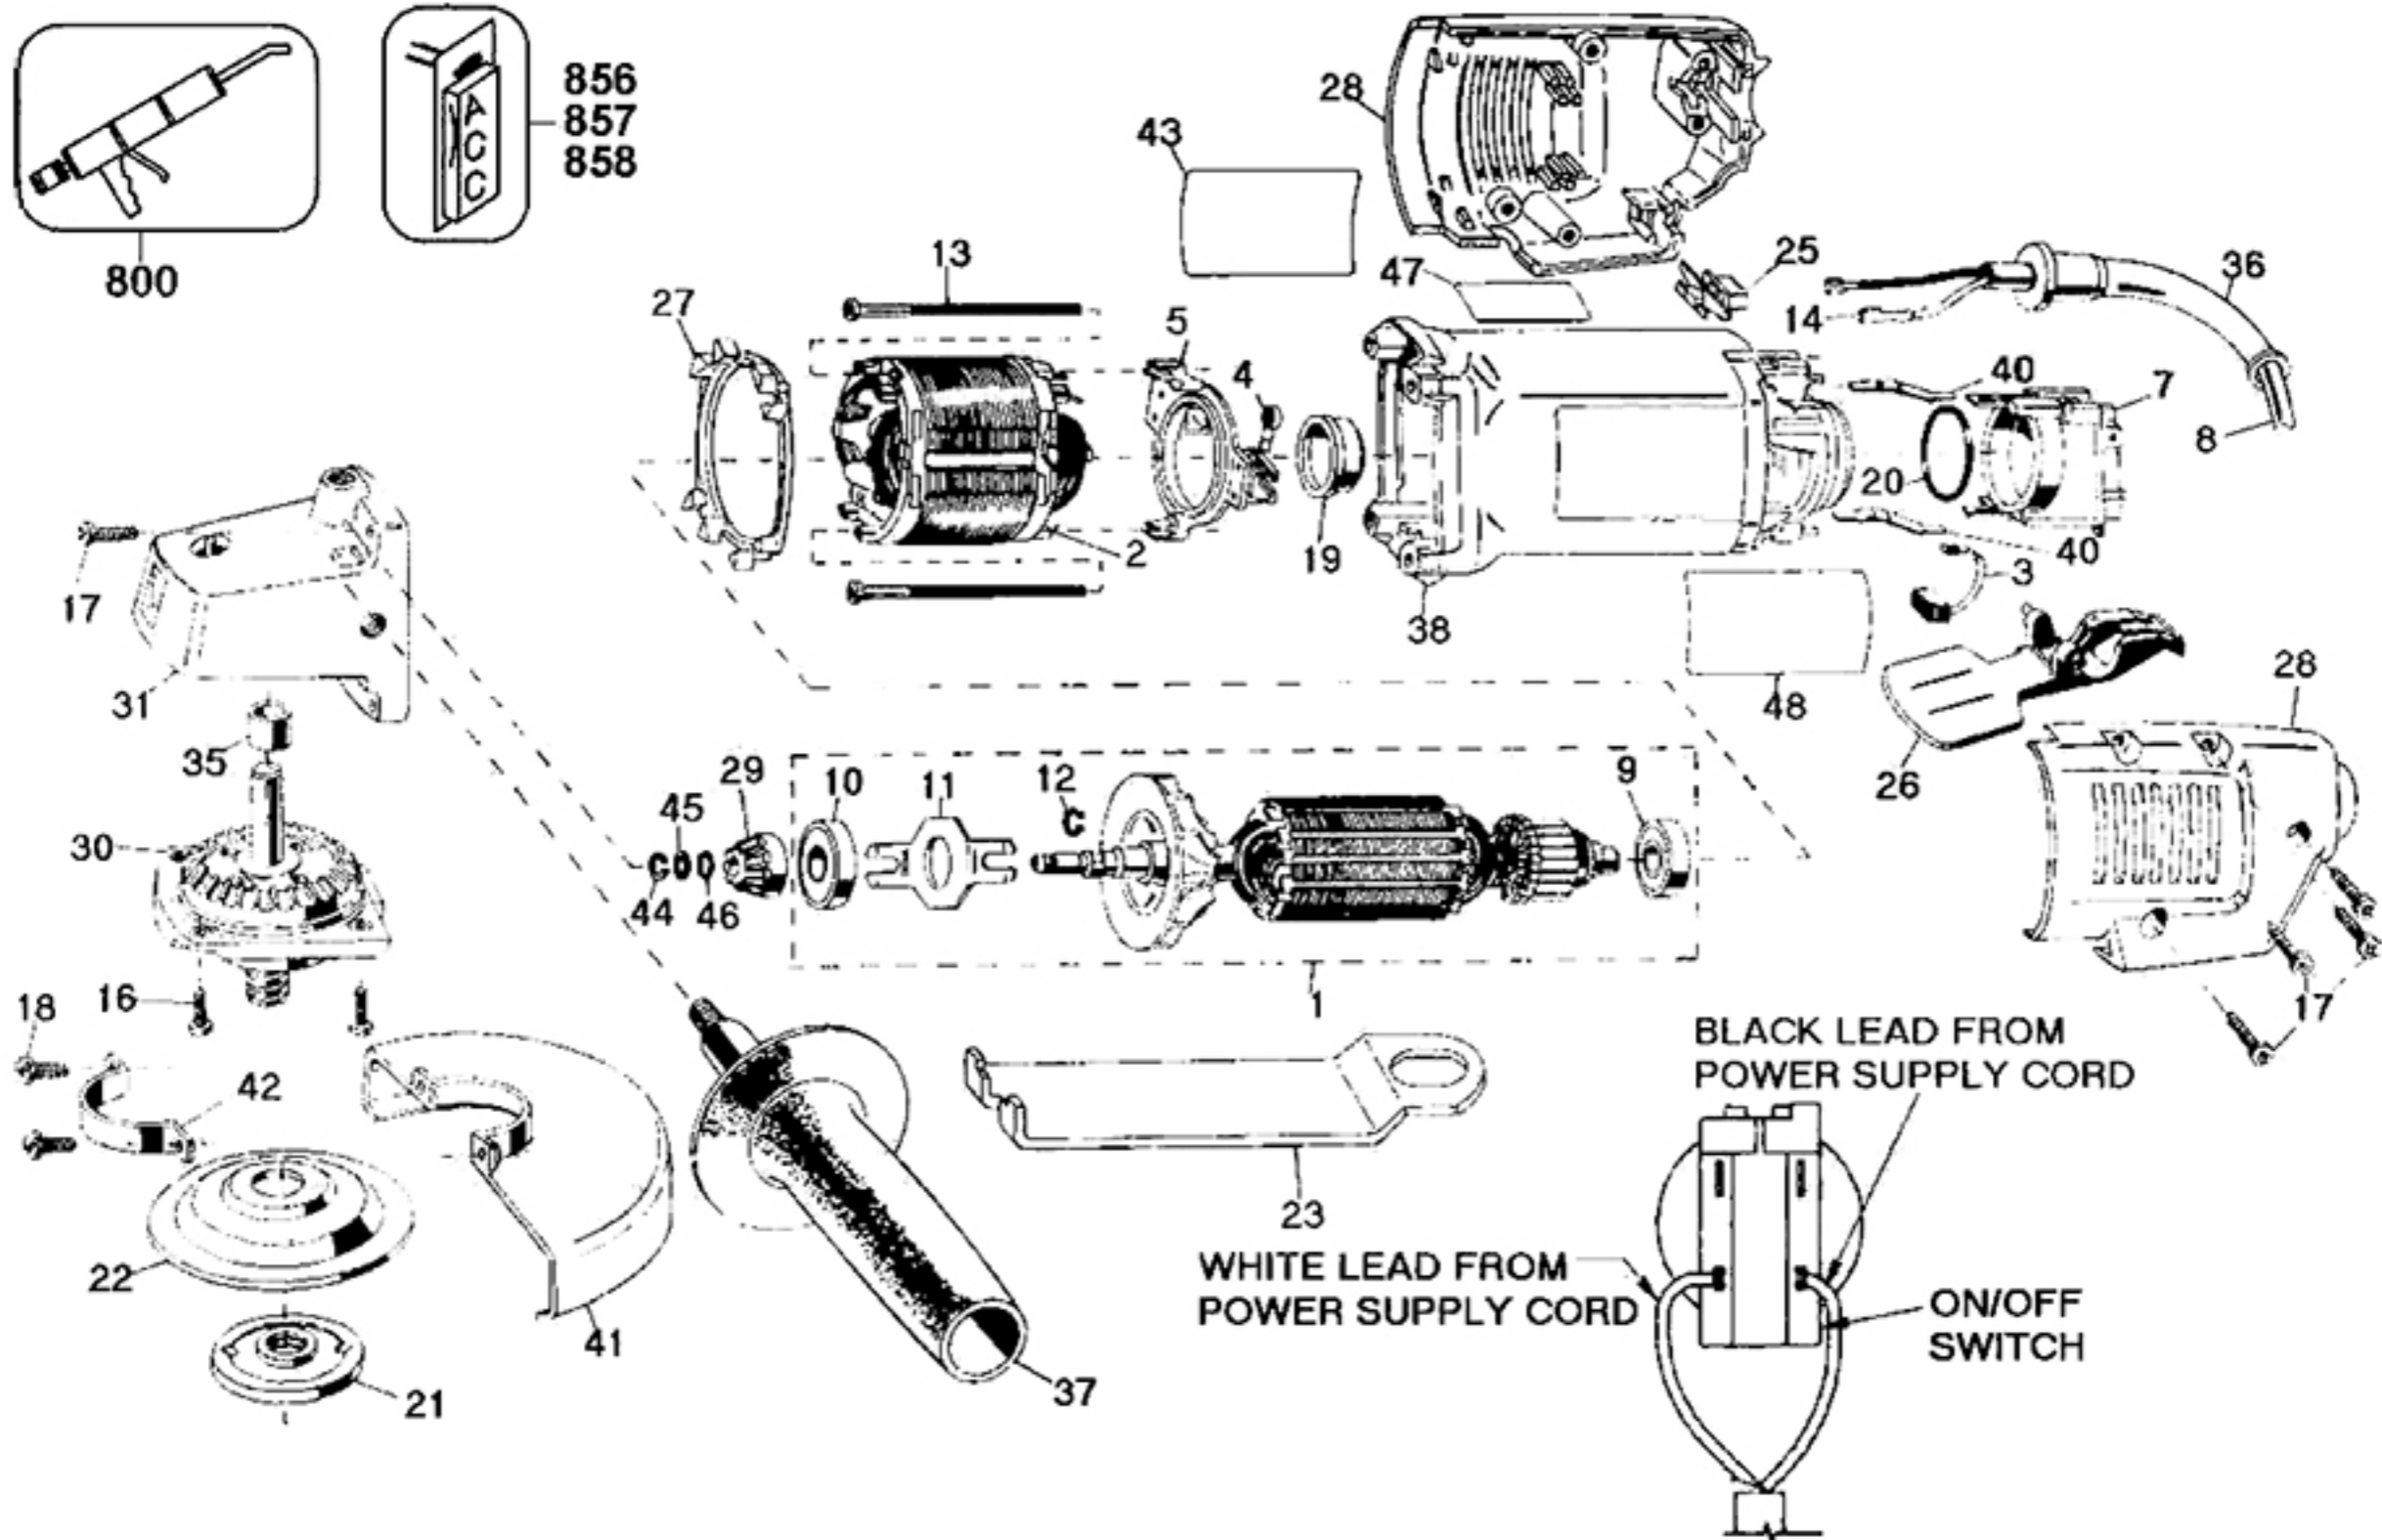

800

856
857
858

BLACK LEAD FROM
POWER SUPPLY CORD

WHITE LEAD FROM
POWER SUPPLY CORD

ON/OFF
SWITCH