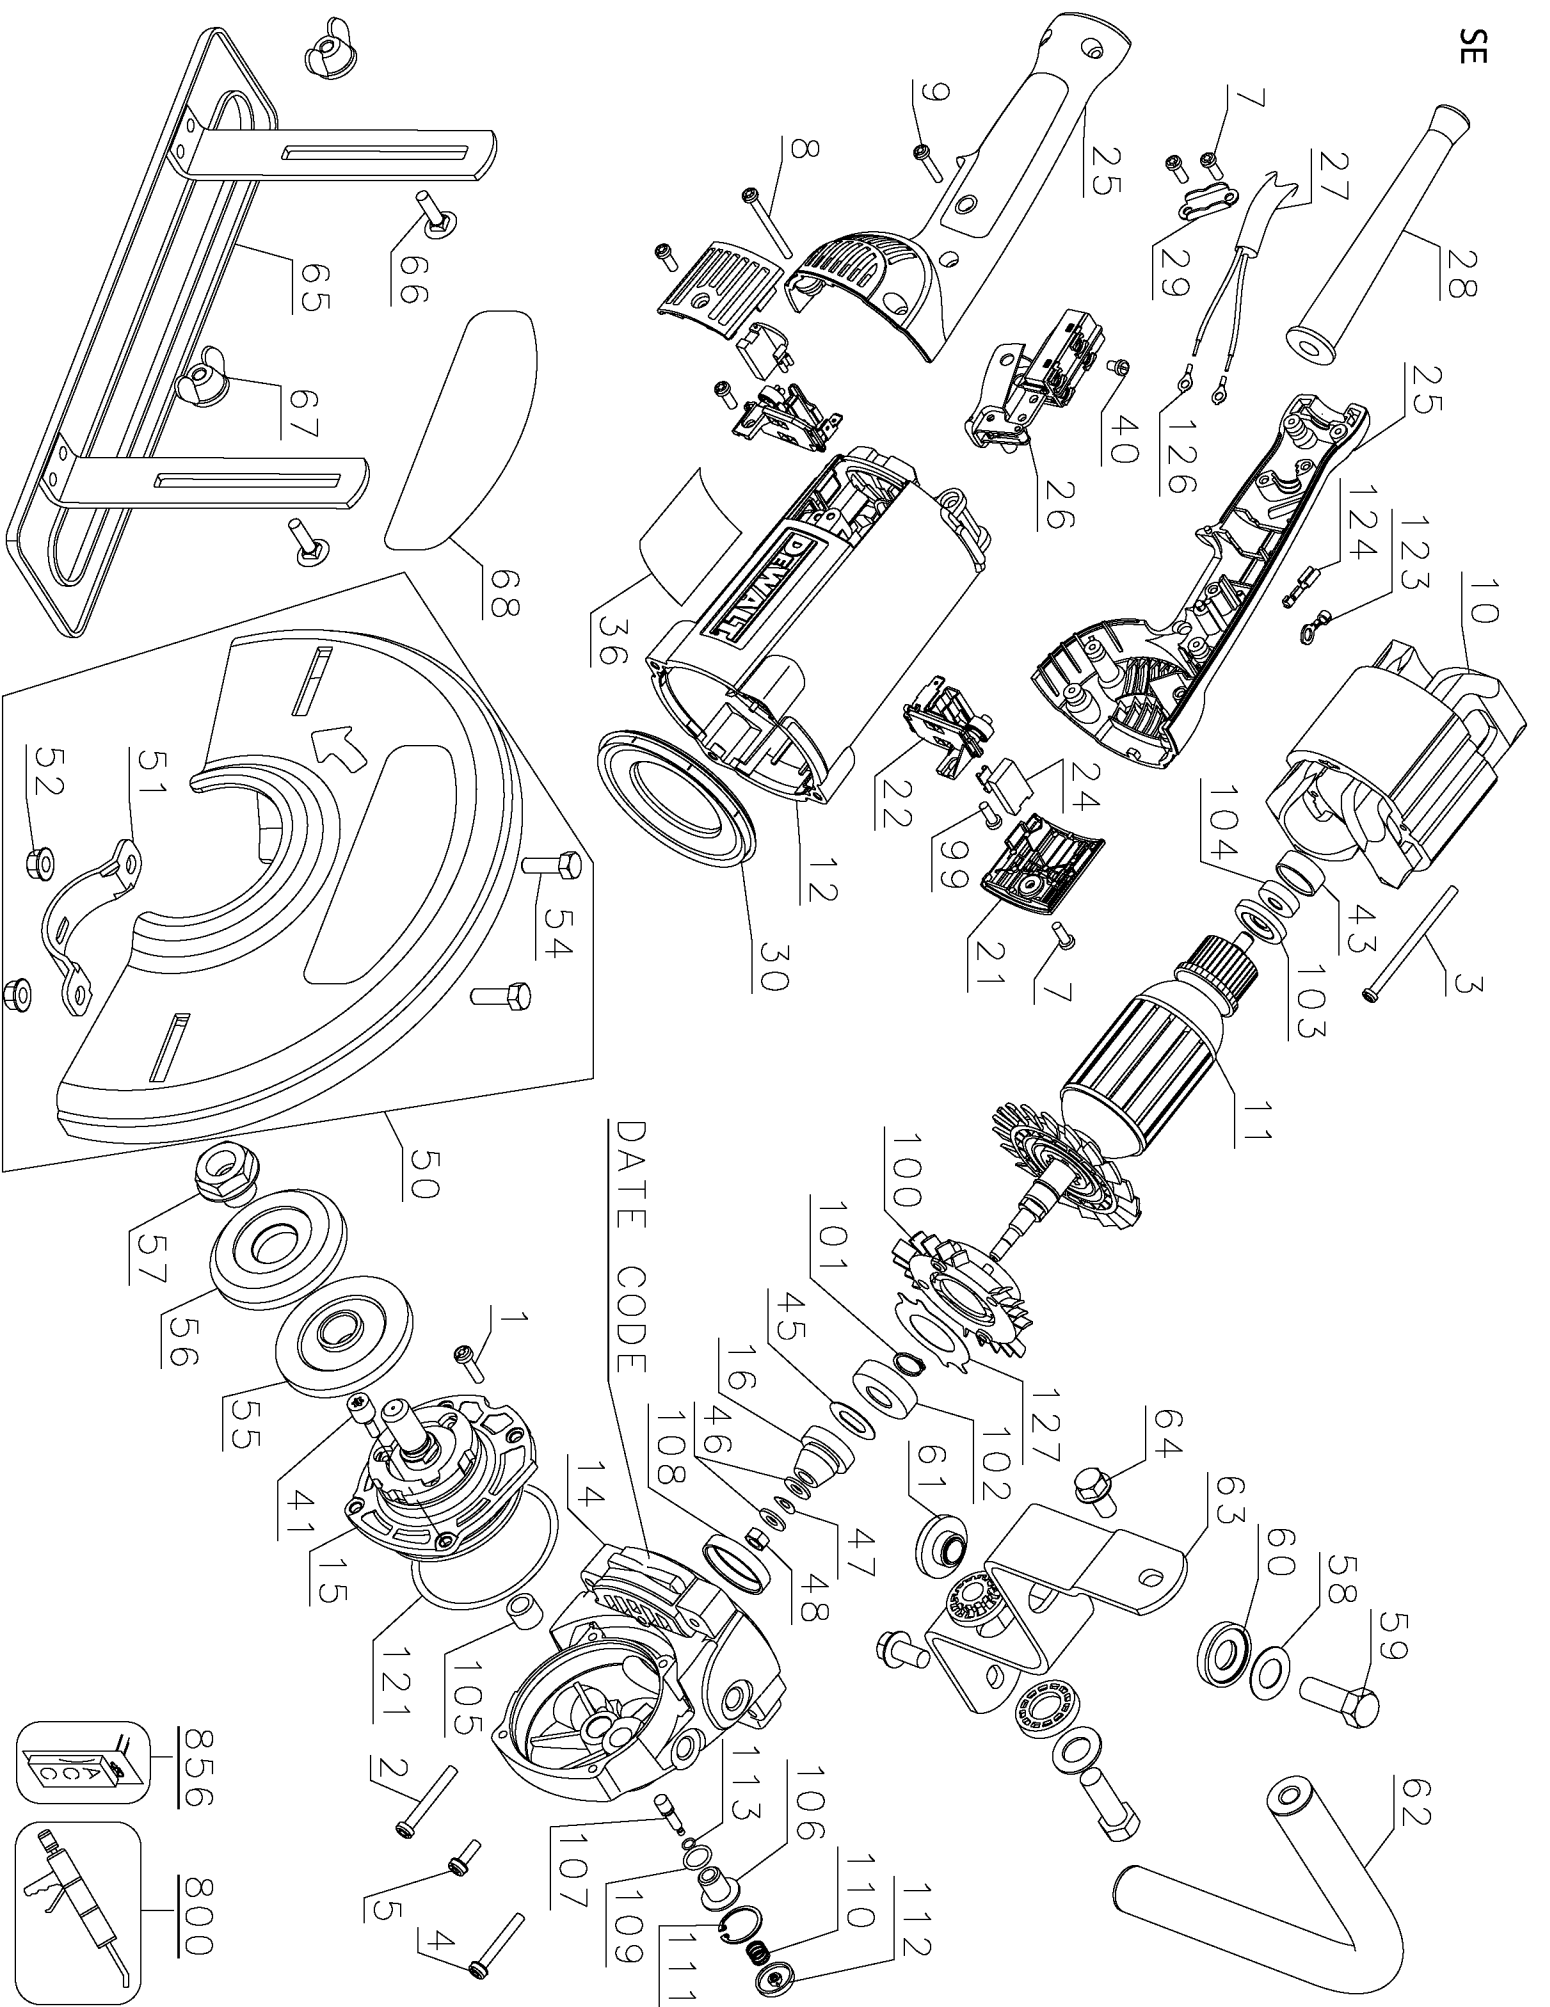

SE

Parts List for D28754 Type 3

Item Number	Part Number	Description	Qty Required
1	330045-14	SCREW, TAPTITE	3
2	330019-26	SCREW	4
3	330019-34	SCREW	2
4	330045-70	SCREW	1
5	330045-67	SCREW	1
7	330019-11	SCREW	4
8	330019-18	SCREW, PLASTITE	3
9	330019-32	SCREW	4
10	617004-05	FIELD	1
11	N491912	ARMATURE & BRG.	1
12	399025-01	FIELD CASE	1
14	398618-00SV	GEAR CASE ASSY.	1
15	398621-13S	GEAR CASE COVER ASSY	1
16	610239-00	PINION ASSY.	1
21	394387-00	BRUSH DOOR	2
22	617001-00	BRUSH HLDR. ASSY	2
24	N259979	BRUSH PAIR KIT	1
25	N465598	HANDLE & COVER	1
26	N470350	SWITCH	1
27	614838-01	CORD & PLUG	1
28	330005-11	CORD PROTECTOR	1
29	604119-00	CORD CLAMP	1
30	614542-00	BAFFLE	1
36	N469377	RATING LABEL	1
40	N111595	SCREW	4
41	N033051	STOP SCREW	1
43	609970-00	BEARING CUP	1

Parts List for D28754 Type 3

Item Number	Part Number	Description	Qty Required
104	N110359	BEARING	1
105	330004-06	BEARING,NEEDLE	1
106	611213-00	SLEEVE	1
107	611212-00	PIN	1
108	609971-00	SLEEVE	1
109	50049-00	O RING	1
110	395029-00	SPRING	1
111	603470-00	RETAINING RING	1
112	610999-00	CAP	1
113	603608-00	O RING	1
121	397031-00	O-RING	1
123	610057-00	TERMINAL	2
124	612273-00	TERMINAL	2
126	395716-00	TERMINAL	2
127	613366-00	PLATE,RETAINER	1
800	30301914-01	GREASE	1
800	429954-01	GREASE, 500GRAMS	1
800	429954-00	GREASE, 7LBS	1
856	000000-00	No Longer Available	1
856	093291-00	WRENCH	1
856	385041-01	DW8501 MET WHL	1