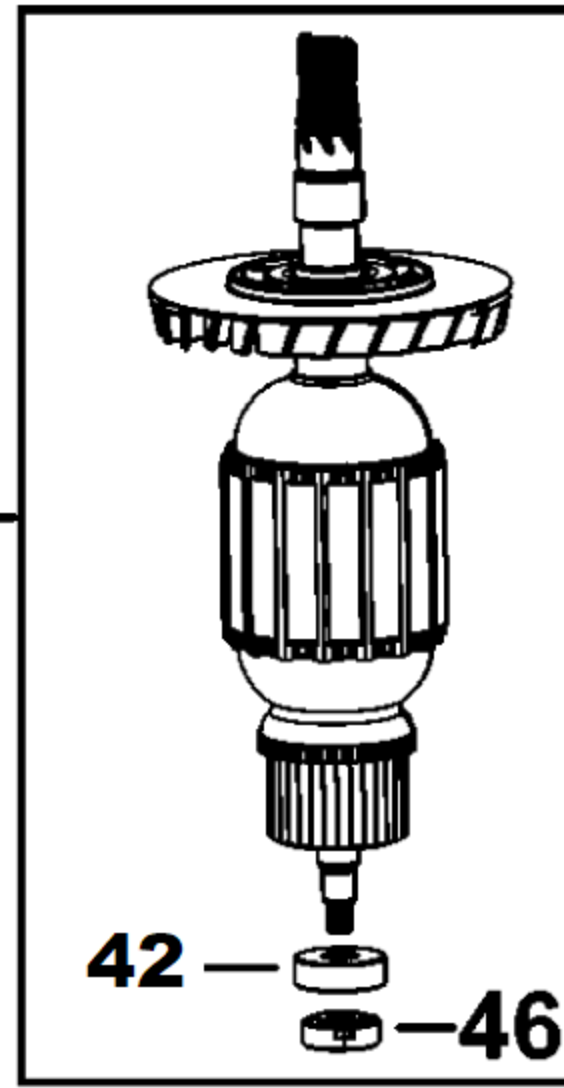

48

150

42

46

58

800

117

Parts List for D25892K Type 1

Item Number	Part Number	Description	Qty Required
2	N551714	SIDE COVER	1
3	N551718	SIDE COVER	1
4	N481045	FELT	1
5	N513722	TOP COVER	1
6	N548557	SCREW	26
7	N463694	MODE KNOB	1
8	330065-08	SCREW	14
9	N607940	CAP	1
11	N453525	DOWEL PIN	1
12	323091-01	PROTECTOR,CORD	1
13	329301-00	CLAMP,CORD	1
14	330065-05	SCREW	2
15	N467531	SWITCH	1
16	N453629	BELLOWS	1
17	N453630	BELLOWS	1
18	N501559	SPRING	1
19	N152623	STOP	1
20	N551723	HANDLE PLATE	1
21	N551946	HANDLE SET	1
23	N589656	CONTROL MODULE	1
27	N389340	END CAP	1
29	N583769	MAIN HOUSING	1
33	N447147	SEAL	1
37	N580507	GEAR HOUSING	1
38	N422626	SEAL RING	1
39	488147-01	CIRCLIP	1
40	N110363	BEARING	1

Parts List for D25892K Type 1

Item Number	Part Number	Description	Qty Required
77	N504016	ECCENTRIC	1
78	N515556	O-RING	1
79	N410143	SLIDER	1
80	N520791	SPRING	2
81	N410898	CONNECTOR	1
82	N427022	CRANK PLATE	1
84	N455140	O-RING	1
86	N481044	SLIDER	1
88	N580533	SLEEVE	1
89	N497938	SPRING	1
90	N580535	FRONT HOUSING	1
93	N392582	SEAL RING	1
94	N181847	LOCKING RING	1
95	N416527	FRONT COVER	1
96	N431324	GASKET	1
97	N420195	LOCK BUSHING	1
98	949886-32	SCREW	4
99	N516486	GUIDE	1
100	N520784	CONICAL SPRING	1
101	N520782	SPRING	1
102	N408040	GUIDE BUSHING	1
103	N511836	LOCKING PIECE	2
104	N511805	DAMPER	1
105	N511834	BUSH	1
106	N468816	SLEEVE	1
107	487244-00	RUBBER	1
108	N516487	WASHER	1