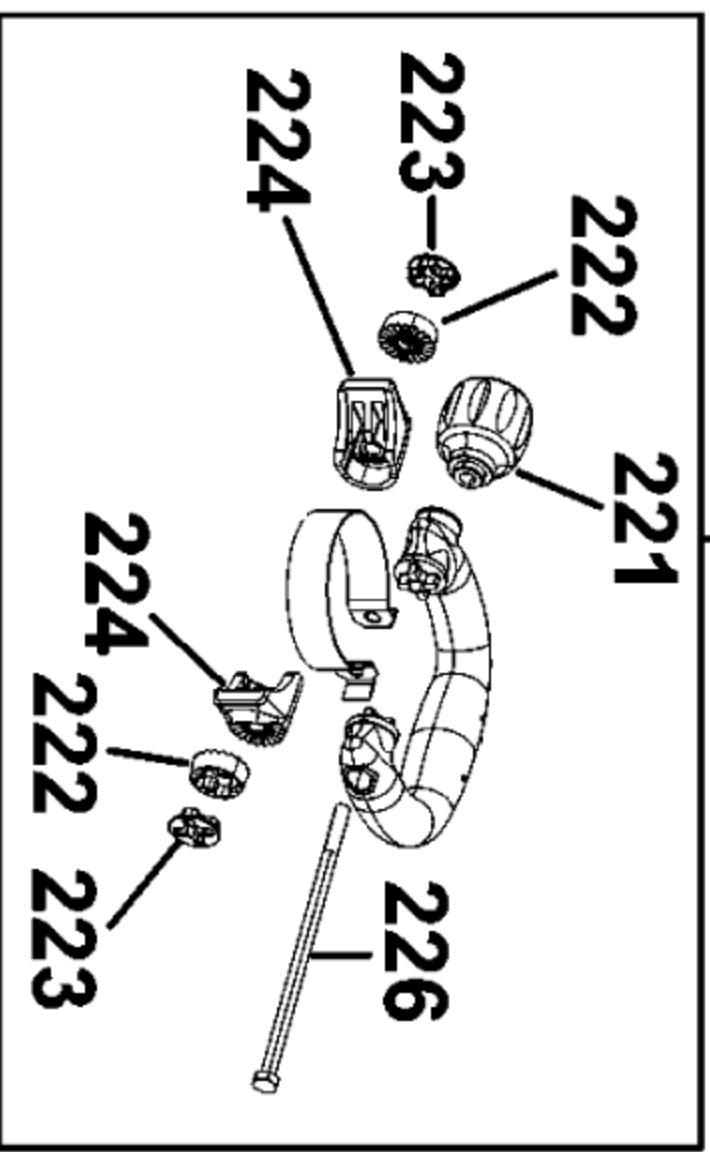

48

150

42

46

58

800

117

Parts List for D25892K Type 1

Item Number	Part Number	Description	Qty Required
2	N551714	SIDE COVER	1
3	N551718	SIDE COVER	1
4	N481045	FELT	1
5	N513722	TOP COVER	1
6	N548557	SCREW	26
7	N463694	MODE KNOB	1
8	330065-08	SCREW	14
9	N607940	CAP	1
11	N453525	DOWEL PIN	1
12	323091-01	PROTECTOR,CORD	1
13	329301-00	CLAMP,CORD	1
14	330065-05	SCREW	2
15	N467531	SWITCH	1
16	N453629	BELLOWS	1
17	N453630	BELLOWS	1
18	N501559	SPRING	1
19	N152623	STOP	1
20	N551723	HANDLE PLATE	1
21	N551946	HANDLE SET	1
23	N589656	CONTROL MODULE	1
27	N389340	END CAP	1
29	N583769	MAIN HOUSING	1
33	N447147	SEAL	1
37	N580507	GEAR HOUSING	1
38	N422626	SEAL RING	1
39	488147-01	CIRCLIP	1
40	N110363	BEARING	1

Parts List for D25892K Type 1

Item Number	Part Number	Description	Qty Required
77	N504016	ECCENTRIC	1
78	N515556	O-RING	1
79	N410143	SLIDER	1
80	N520791	SPRING	2
81	N410898	CONNECTOR	1
82	N427022	CRANK PLATE	1
84	N455140	O-RING	1
86	N481044	SLIDER	1
88	N580533	SLEEVE	1
89	N497938	SPRING	1
90	N580535	FRONT HOUSING	1
93	N392582	SEAL RING	1
94	N181847	LOCKING RING	1
95	N416527	FRONT COVER	1
96	N431324	GASKET	1
97	N420195	LOCK BUSHING	1
98	949886-32	SCREW	4
99	N516486	GUIDE	1
100	N520784	CONICAL SPRING	1
101	N520782	SPRING	1
102	N408040	GUIDE BUSHING	1
103	N511836	LOCKING PIECE	2
104	N511805	DAMPER	1
105	N511834	BUSH	1
106	N468816	SLEEVE	1
107	487244-00	RUBBER	1
108	N516487	WASHER	1