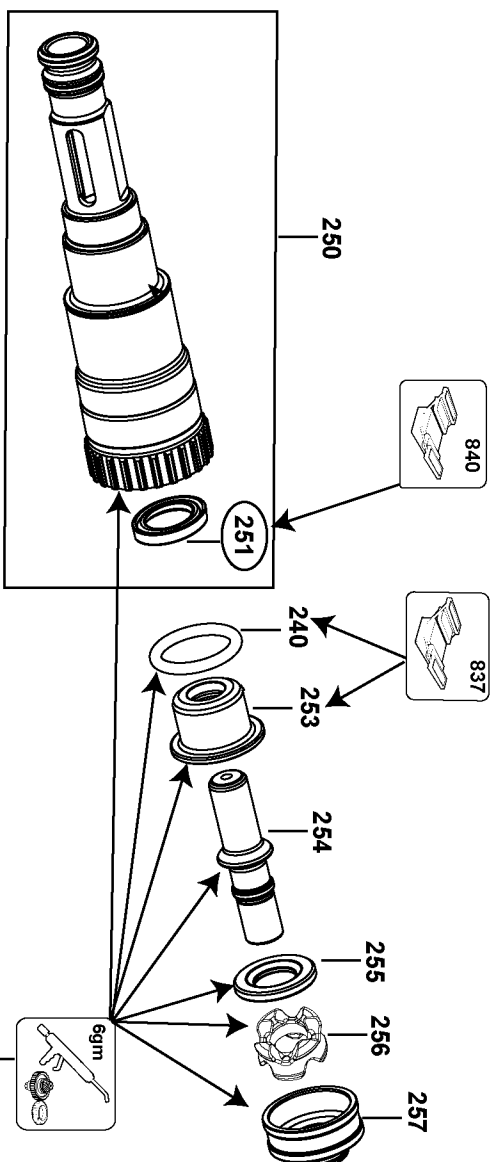

XXX = 847

817 — 105db

821

Parts List for D25762K-B2 Type 1

Item Number	Part Number	Description	Qty Required
1	492485-00	ARMATURE 230V	1
2	492487-00	FIELD 230V	1
3	587274-00	SWITCH	1
4	489256-00	BRUSH,PAIR	1
6	577746-00	RING	1
7	577745-00	BALL BEARING	1
8	590191-00	SLEEVE,INSULATE	1
9	N053065-02	MOTOR HOUSING	1
10	1006393-00	FAN	1
11	330065-08	SCREW	2
15	324119-02	SCREW	1
16	N029960	FAN BAFFLE	1
17	330065-08	SCREW	19
18	N053981	GACC MODULE 230V	1
19	N022762-00	MOTOR COVER	1
20	N026164	END CAP	1
25	N081352	LEVER ASSY.	1
26	000000-00	No Longer Available	1
27	1005672-00	SCREW	1
28	N026163-00	SUPPORT PLATE	1
29	1007569-00	SPRING	1
30	1007567-00	BUSHING	1
35	1007566-00	STOP	1
36	1007565-00	BELLOWS	1
37	1006579-00	SWITCH HANDLE	1
38	587114-01	TRIGGER	1
39	1006580-00	HANDLE COVER	1

Parts List for D25762K-B2 Type 1

Item Number	Part Number	Description	Qty Required
40	N019514	TRIGGER,LOCK-ON	1
45	N041833	LEADWIRE ASSY.	1
46	1008678-00	BELLOWS	1
47	N038214	BUSHING	2
48	N062047	PIN	1
49	N030728	LENS	1
50	1008391-00	COVER	1
55	821070	CORD CLAMP	1
56	323091-01	PROTECTOR,CORD	1
57	582573-17	CORD SET	1
58	324007-11	SCREW	4
100	326467-00	DETENT	1
101	N019533	MICRO SWITCH	1
102	324007-11	SCREW	18
103	488067-00	FILTER	1
104	N027968	GEARCASE COVER	1
105	323711-56	O-RING	1
106	323711-48	O-RING	1
107	586032-00	ECCENTRIC	1
108	323395-32	SPRING	1
109	N027969	SLIDER	1
110	586038-00	SELECTOR	1
111	585168-05	COVER	1
112	492489-00	PISTON KIT	1
112	N079390	PISTON KIT	1
113	N027970	RETAINER	1
116	N029957	CLIP	1