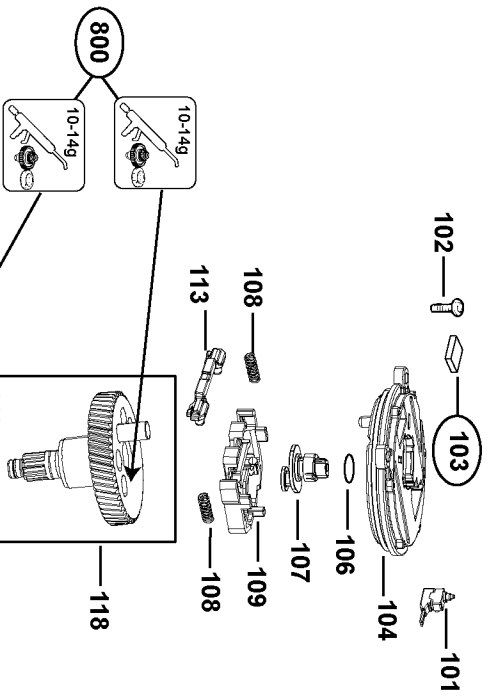

XXX = 847

817 — 105db

821

Parts List for D25762K-B2 Type 1

Item Number	Part Number	Description	Qty Required
1	492485-00	ARMATURE 230V	1
2	492487-00	FIELD 230V	1
3	587274-00	SWITCH	1
4	489256-00	BRUSH,PAIR	1
6	577746-00	RING	1
7	577745-00	BALL BEARING	1
8	590191-00	SLEEVE,INSULATE	1
9	N053065-02	MOTOR HOUSING	1
10	1006393-00	FAN	1
11	330065-08	SCREW	2
15	324119-02	SCREW	1
16	N029960	FAN BAFFLE	1
17	330065-08	SCREW	19
18	N053981	GACC MODULE 230V	1
19	N022762-00	MOTOR COVER	1
20	N026164	END CAP	1
25	N081352	LEVER ASSY.	1
26	000000-00	No Longer Available	1
27	1005672-00	SCREW	1
28	N026163-00	SUPPORT PLATE	1
29	1007569-00	SPRING	1
30	1007567-00	BUSHING	1
35	1007566-00	STOP	1
36	1007565-00	BELLOWS	1
37	1006579-00	SWITCH HANDLE	1
38	587114-01	TRIGGER	1
39	1006580-00	HANDLE COVER	1

Parts List for D25762K-B2 Type 1

Item Number	Part Number	Description	Qty Required
40	N019514	TRIGGER,LOCK-ON	1
45	N041833	LEADWIRE ASSY.	1
46	1008678-00	BELLOWS	1
47	N038214	BUSHING	2
48	N062047	PIN	1
49	N030728	LENS	1
50	1008391-00	COVER	1
55	821070	CORD CLAMP	1
56	323091-01	PROTECTOR,CORD	1
57	582573-17	CORD SET	1
58	324007-11	SCREW	4
100	326467-00	DETENT	1
101	N019533	MICRO SWITCH	1
102	324007-11	SCREW	18
103	488067-00	FILTER	1
104	N027968	GEARCASE COVER	1
105	323711-56	O-RING	1
106	323711-48	O-RING	1
107	586032-00	ECCENTRIC	1
108	323395-32	SPRING	1
109	N027969	SLIDER	1
110	586038-00	SELECTOR	1
111	585168-05	COVER	1
112	492489-00	PISTON KIT	1
112	N079390	PISTON KIT	1
113	N027970	RETAINER	1
116	N029957	CLIP	1