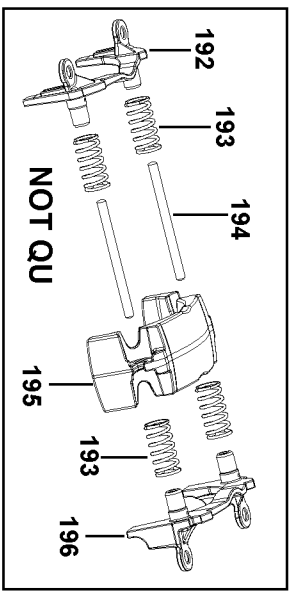

XXX = 847

817 — 105db

821

Parts List for D25762K-B2 Type 1

Item Number	Part Number	Description	Qty Required
1	492485-00	ARMATURE 230V	1
2	492487-00	FIELD 230V	1
3	587274-00	SWITCH	1
4	489256-00	BRUSH,PAIR	1
6	577746-00	RING	1
7	577745-00	BALL BEARING	1
8	590191-00	SLEEVE,INSULATE	1
9	N053065-02	MOTOR HOUSING	1
10	1006393-00	FAN	1
11	330065-08	SCREW	2
15	324119-02	SCREW	1
16	N029960	FAN BAFFLE	1
17	330065-08	SCREW	19
18	N053981	GACC MODULE 230V	1
19	N022762-00	MOTOR COVER	1
20	N026164	END CAP	1
25	N081352	LEVER ASSY.	1
26	000000-00	No Longer Available	1
27	1005672-00	SCREW	1
28	N026163-00	SUPPORT PLATE	1
29	1007569-00	SPRING	1
30	1007567-00	BUSHING	1
35	1007566-00	STOP	1
36	1007565-00	BELLOWS	1
37	1006579-00	SWITCH HANDLE	1
38	587114-01	TRIGGER	1
39	1006580-00	HANDLE COVER	1

Parts List for D25762K-B2 Type 1

Item Number	Part Number	Description	Qty Required
40	N019514	TRIGGER,LOCK-ON	1
45	N041833	LEADWIRE ASSY.	1
46	1008678-00	BELLOWS	1
47	N038214	BUSHING	2
48	N062047	PIN	1
49	N030728	LENS	1
50	1008391-00	COVER	1
55	821070	CORD CLAMP	1
56	323091-01	PROTECTOR,CORD	1
57	582573-17	CORD SET	1
58	324007-11	SCREW	4
100	326467-00	DETENT	1
101	N019533	MICRO SWITCH	1
102	324007-11	SCREW	18
103	488067-00	FILTER	1
104	N027968	GEARCASE COVER	1
105	323711-56	O-RING	1
106	323711-48	O-RING	1
107	586032-00	ECCENTRIC	1
108	323395-32	SPRING	1
109	N027969	SLIDER	1
110	586038-00	SELECTOR	1
111	585168-05	COVER	1
112	492489-00	PISTON KIT	1
112	N079390	PISTON KIT	1
113	N027970	RETAINER	1
116	N029957	CLIP	1