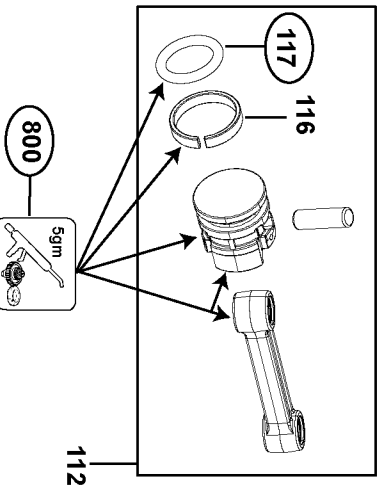

XXX = 847

817 — 105db

821

Parts List for D25762K-B2 Type 1

Item Number	Part Number	Description	Qty Required
1	492485-00	ARMATURE 230V	1
2	492487-00	FIELD 230V	1
3	587274-00	SWITCH	1
4	489256-00	BRUSH,PAIR	1
6	577746-00	RING	1
7	577745-00	BALL BEARING	1
8	590191-00	SLEEVE,INSULATE	1
9	N053065-02	MOTOR HOUSING	1
10	1006393-00	FAN	1
11	330065-08	SCREW	2
15	324119-02	SCREW	1
16	N029960	FAN BAFFLE	1
17	330065-08	SCREW	19
18	N053981	GACC MODULE 230V	1
19	N022762-00	MOTOR COVER	1
20	N026164	END CAP	1
25	N081352	LEVER ASSY.	1
26	000000-00	No Longer Available	1
27	1005672-00	SCREW	1
28	N026163-00	SUPPORT PLATE	1
29	1007569-00	SPRING	1
30	1007567-00	BUSHING	1
35	1007566-00	STOP	1
36	1007565-00	BELLOWS	1
37	1006579-00	SWITCH HANDLE	1
38	587114-01	TRIGGER	1
39	1006580-00	HANDLE COVER	1

Parts List for D25762K-B2 Type 1

Item Number	Part Number	Description	Qty Required
40	N019514	TRIGGER,LOCK-ON	1
45	N041833	LEADWIRE ASSY.	1
46	1008678-00	BELLOWS	1
47	N038214	BUSHING	2
48	N062047	PIN	1
49	N030728	LENS	1
50	1008391-00	COVER	1
55	821070	CORD CLAMP	1
56	323091-01	PROTECTOR,CORD	1
57	582573-17	CORD SET	1
58	324007-11	SCREW	4
100	326467-00	DETENT	1
101	N019533	MICRO SWITCH	1
102	324007-11	SCREW	18
103	488067-00	FILTER	1
104	N027968	GEARCASE COVER	1
105	323711-56	O-RING	1
106	323711-48	O-RING	1
107	586032-00	ECCENTRIC	1
108	323395-32	SPRING	1
109	N027969	SLIDER	1
110	586038-00	SELECTOR	1
111	585168-05	COVER	1
112	492489-00	PISTON KIT	1
112	N079390	PISTON KIT	1
113	N027970	RETAINER	1
116	N029957	CLIP	1