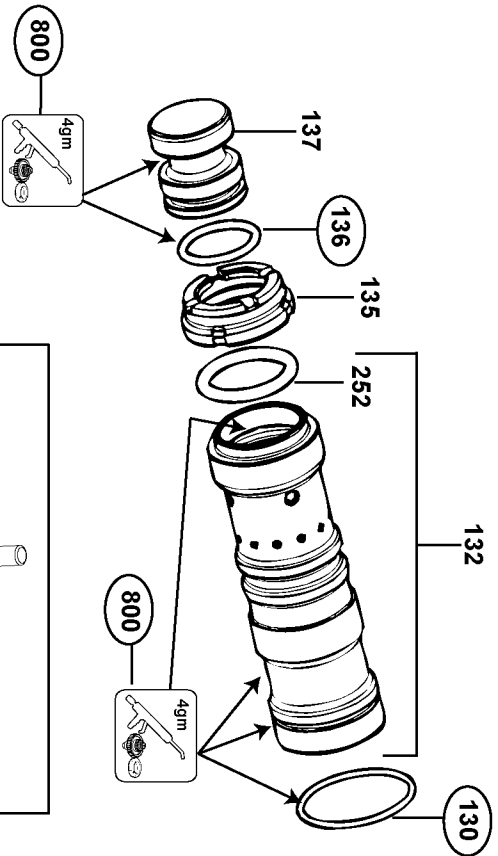

XXX = 847

817 — 105db

821

Parts List for D25762K-B2 Type 1

Item Number	Part Number	Description	Qty Required
1	492485-00	ARMATURE 230V	1
2	492487-00	FIELD 230V	1
3	587274-00	SWITCH	1
4	489256-00	BRUSH,PAIR	1
6	577746-00	RING	1
7	577745-00	BALL BEARING	1
8	590191-00	SLEEVE,INSULATE	1
9	N053065-02	MOTOR HOUSING	1
10	1006393-00	FAN	1
11	330065-08	SCREW	2
15	324119-02	SCREW	1
16	N029960	FAN BAFFLE	1
17	330065-08	SCREW	19
18	N053981	GACC MODULE 230V	1
19	N022762-00	MOTOR COVER	1
20	N026164	END CAP	1
25	N081352	LEVER ASSY.	1
26	000000-00	No Longer Available	1
27	1005672-00	SCREW	1
28	N026163-00	SUPPORT PLATE	1
29	1007569-00	SPRING	1
30	1007567-00	BUSHING	1
35	1007566-00	STOP	1
36	1007565-00	BELLOWS	1
37	1006579-00	SWITCH HANDLE	1
38	587114-01	TRIGGER	1
39	1006580-00	HANDLE COVER	1

Parts List for D25762K-B2 Type 1

Item Number	Part Number	Description	Qty Required
40	N019514	TRIGGER,LOCK-ON	1
45	N041833	LEADWIRE ASSY.	1
46	1008678-00	BELLOWS	1
47	N038214	BUSHING	2
48	N062047	PIN	1
49	N030728	LENS	1
50	1008391-00	COVER	1
55	821070	CORD CLAMP	1
56	323091-01	PROTECTOR,CORD	1
57	582573-17	CORD SET	1
58	324007-11	SCREW	4
100	326467-00	DETENT	1
101	N019533	MICRO SWITCH	1
102	324007-11	SCREW	18
103	488067-00	FILTER	1
104	N027968	GEARCASE COVER	1
105	323711-56	O-RING	1
106	323711-48	O-RING	1
107	586032-00	ECCENTRIC	1
108	323395-32	SPRING	1
109	N027969	SLIDER	1
110	586038-00	SELECTOR	1
111	585168-05	COVER	1
112	492489-00	PISTON KIT	1
112	N079390	PISTON KIT	1
113	N027970	RETAINER	1
116	N029957	CLIP	1