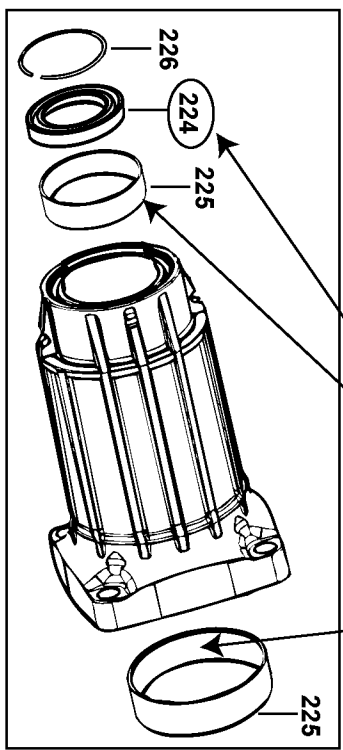

XXX = 847

817 — 105db

821

Parts List for D25762K-B2 Type 1

Item Number	Part Number	Description	Qty Required
1	492485-00	ARMATURE 230V	1
2	492487-00	FIELD 230V	1
3	587274-00	SWITCH	1
4	489256-00	BRUSH,PAIR	1
6	577746-00	RING	1
7	577745-00	BALL BEARING	1
8	590191-00	SLEEVE,INSULATE	1
9	N053065-02	MOTOR HOUSING	1
10	1006393-00	FAN	1
11	330065-08	SCREW	2
15	324119-02	SCREW	1
16	N029960	FAN BAFFLE	1
17	330065-08	SCREW	19
18	N053981	GACC MODULE 230V	1
19	N022762-00	MOTOR COVER	1
20	N026164	END CAP	1
25	N081352	LEVER ASSY.	1
26	000000-00	No Longer Available	1
27	1005672-00	SCREW	1
28	N026163-00	SUPPORT PLATE	1
29	1007569-00	SPRING	1
30	1007567-00	BUSHING	1
35	1007566-00	STOP	1
36	1007565-00	BELLOWS	1
37	1006579-00	SWITCH HANDLE	1
38	587114-01	TRIGGER	1
39	1006580-00	HANDLE COVER	1

Parts List for D25762K-B2 Type 1

Item Number	Part Number	Description	Qty Required
40	N019514	TRIGGER,LOCK-ON	1
45	N041833	LEADWIRE ASSY.	1
46	1008678-00	BELLOWS	1
47	N038214	BUSHING	2
48	N062047	PIN	1
49	N030728	LENS	1
50	1008391-00	COVER	1
55	821070	CORD CLAMP	1
56	323091-01	PROTECTOR,CORD	1
57	582573-17	CORD SET	1
58	324007-11	SCREW	4
100	326467-00	DETENT	1
101	N019533	MICRO SWITCH	1
102	324007-11	SCREW	18
103	488067-00	FILTER	1
104	N027968	GEARCASE COVER	1
105	323711-56	O-RING	1
106	323711-48	O-RING	1
107	586032-00	ECCENTRIC	1
108	323395-32	SPRING	1
109	N027969	SLIDER	1
110	586038-00	SELECTOR	1
111	585168-05	COVER	1
112	492489-00	PISTON KIT	1
112	N079390	PISTON KIT	1
113	N027970	RETAINER	1
116	N029957	CLIP	1