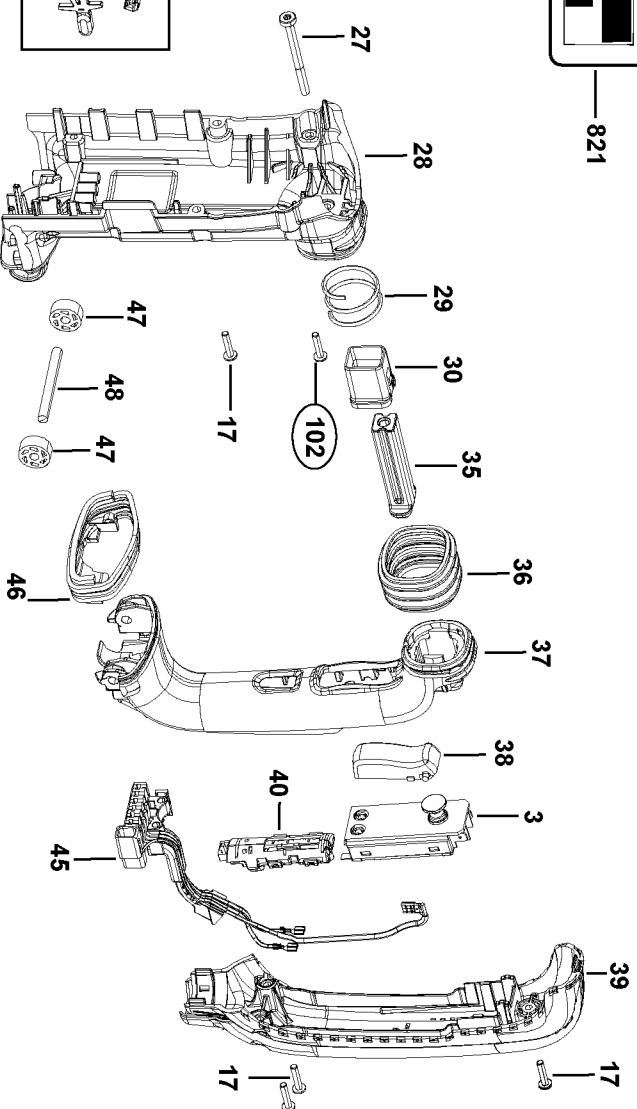

XXX = 847

817 — 105db

821

Parts List for D25762K-B2 Type 1

Item Number	Part Number	Description	Qty Required
1	492485-00	ARMATURE 230V	1
2	492487-00	FIELD 230V	1
3	587274-00	SWITCH	1
4	489256-00	BRUSH,PAIR	1
6	577746-00	RING	1
7	577745-00	BALL BEARING	1
8	590191-00	SLEEVE,INSULATE	1
9	N053065-02	MOTOR HOUSING	1
10	1006393-00	FAN	1
11	330065-08	SCREW	2
15	324119-02	SCREW	1
16	N029960	FAN BAFFLE	1
17	330065-08	SCREW	19
18	N053981	GACC MODULE 230V	1
19	N022762-00	MOTOR COVER	1
20	N026164	END CAP	1
25	N081352	LEVER ASSY.	1
26	000000-00	No Longer Available	1
27	1005672-00	SCREW	1
28	N026163-00	SUPPORT PLATE	1
29	1007569-00	SPRING	1
30	1007567-00	BUSHING	1
35	1007566-00	STOP	1
36	1007565-00	BELLOWS	1
37	1006579-00	SWITCH HANDLE	1
38	587114-01	TRIGGER	1
39	1006580-00	HANDLE COVER	1

Parts List for D25762K-B2 Type 1

Item Number	Part Number	Description	Qty Required
40	N019514	TRIGGER,LOCK-ON	1
45	N041833	LEADWIRE ASSY.	1
46	1008678-00	BELLOWS	1
47	N038214	BUSHING	2
48	N062047	PIN	1
49	N030728	LENS	1
50	1008391-00	COVER	1
55	821070	CORD CLAMP	1
56	323091-01	PROTECTOR,CORD	1
57	582573-17	CORD SET	1
58	324007-11	SCREW	4
100	326467-00	DETENT	1
101	N019533	MICRO SWITCH	1
102	324007-11	SCREW	18
103	488067-00	FILTER	1
104	N027968	GEARCASE COVER	1
105	323711-56	O-RING	1
106	323711-48	O-RING	1
107	586032-00	ECCENTRIC	1
108	323395-32	SPRING	1
109	N027969	SLIDER	1
110	586038-00	SELECTOR	1
111	585168-05	COVER	1
112	492489-00	PISTON KIT	1
112	N079390	PISTON KIT	1
113	N027970	RETAINER	1
116	N029957	CLIP	1