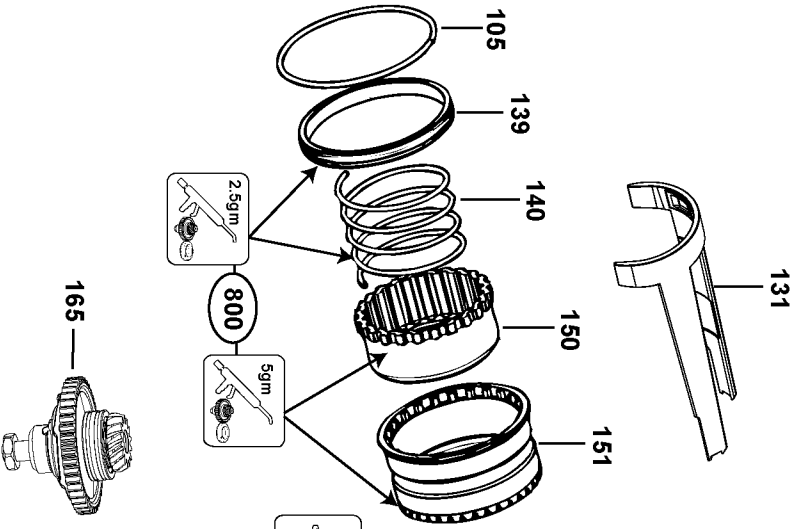

XXX = 847

817 — 105db

821

Parts List for D25762K-B2 Type 1

Item Number	Part Number	Description	Qty Required
1	492485-00	ARMATURE 230V	1
2	492487-00	FIELD 230V	1
3	587274-00	SWITCH	1
4	489256-00	BRUSH,PAIR	1
6	577746-00	RING	1
7	577745-00	BALL BEARING	1
8	590191-00	SLEEVE,INSULATE	1
9	N053065-02	MOTOR HOUSING	1
10	1006393-00	FAN	1
11	330065-08	SCREW	2
15	324119-02	SCREW	1
16	N029960	FAN BAFFLE	1
17	330065-08	SCREW	19
18	N053981	GACC MODULE 230V	1
19	N022762-00	MOTOR COVER	1
20	N026164	END CAP	1
25	N081352	LEVER ASSY.	1
26	000000-00	No Longer Available	1
27	1005672-00	SCREW	1
28	N026163-00	SUPPORT PLATE	1
29	1007569-00	SPRING	1
30	1007567-00	BUSHING	1
35	1007566-00	STOP	1
36	1007565-00	BELLOWS	1
37	1006579-00	SWITCH HANDLE	1
38	587114-01	TRIGGER	1
39	1006580-00	HANDLE COVER	1

Parts List for D25762K-B2 Type 1

Item Number	Part Number	Description	Qty Required
250	488676-00	SPINDLE ASSY.	1
251	N014007	SEAL	1
252	491004-00	O-RING	1
253	1007543-00	BEARING BUSHING	1
254	579832-00	BEAT PIECE	1
255	487270-00	BUSH	1
256	496678-00	DAMPER	1
257	579786-00	BUSH	1
260	N026162	SIDE HANDLE ASY	1
261	N022227	CLAMP	1
262	N021120	HANDLE	1
263	326553-00	RING,LOCKING	1
264	479333-00	CLAMP	1
265	326552-00	BUSHING	1
266	N079374	PIN	1
800	578970-04	GREASE	1
816	N061824	BRAND LABEL	1
817	487395-01	LABEL	1
821	N049516	NAME PLATE	1
836	559651-99	SERVICE TOOL	1
836	559652-99	SERVICE TOOL	1
837	559653-99	SERVICE TOOL	1
838	559657-99	SERVICE TOOL	1
840	559659-99	SERVICE TOOL	1
845	559656-99	SERVICE TOOL	1
861	N072214	KIT BOX	1