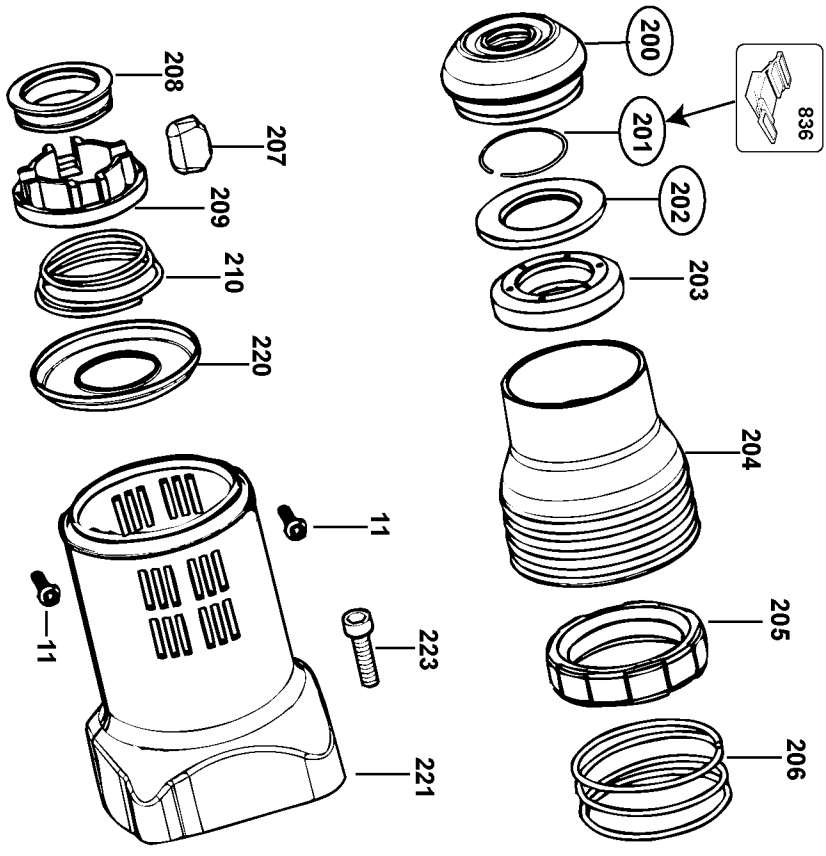

XXX = 847

817 — 105db

821

Parts List for D25762K-B2 Type 1

Item Number	Part Number	Description	Qty Required
1	492485-00	ARMATURE 230V	1
2	492487-00	FIELD 230V	1
3	587274-00	SWITCH	1
4	489256-00	BRUSH,PAIR	1
6	577746-00	RING	1
7	577745-00	BALL BEARING	1
8	590191-00	SLEEVE,INSULATE	1
9	N053065-02	MOTOR HOUSING	1
10	1006393-00	FAN	1
11	330065-08	SCREW	2
15	324119-02	SCREW	1
16	N029960	FAN BAFFLE	1
17	330065-08	SCREW	19
18	N053981	GACC MODULE 230V	1
19	N022762-00	MOTOR COVER	1
20	N026164	END CAP	1
25	N081352	LEVER ASSY.	1
26	000000-00	No Longer Available	1
27	1005672-00	SCREW	1
28	N026163-00	SUPPORT PLATE	1
29	1007569-00	SPRING	1
30	1007567-00	BUSHING	1
35	1007566-00	STOP	1
36	1007565-00	BELLOWS	1
37	1006579-00	SWITCH HANDLE	1
38	587114-01	TRIGGER	1
39	1006580-00	HANDLE COVER	1

Parts List for D25762K-B2 Type 1

Item Number	Part Number	Description	Qty Required
40	N019514	TRIGGER,LOCK-ON	1
45	N041833	LEADWIRE ASSY.	1
46	1008678-00	BELLOWS	1
47	N038214	BUSHING	2
48	N062047	PIN	1
49	N030728	LENS	1
50	1008391-00	COVER	1
55	821070	CORD CLAMP	1
56	323091-01	PROTECTOR,CORD	1
57	582573-17	CORD SET	1
58	324007-11	SCREW	4
100	326467-00	DETENT	1
101	N019533	MICRO SWITCH	1
102	324007-11	SCREW	18
103	488067-00	FILTER	1
104	N027968	GEARCASE COVER	1
105	323711-56	O-RING	1
106	323711-48	O-RING	1
107	586032-00	ECCENTRIC	1
108	323395-32	SPRING	1
109	N027969	SLIDER	1
110	586038-00	SELECTOR	1
111	585168-05	COVER	1
112	492489-00	PISTON KIT	1
112	N079390	PISTON KIT	1
113	N027970	RETAINER	1
116	N029957	CLIP	1