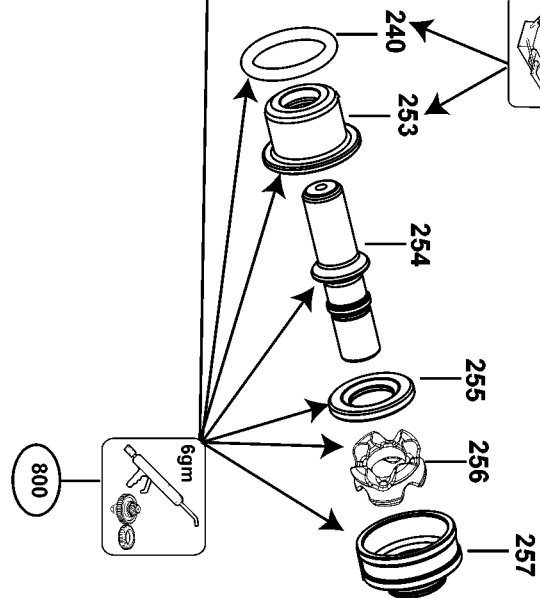

XXX = 847

5gm

800

5gm

800

Parts List for D25712K Type 1

Item Number	Part Number	Description	Qty Required
1	489252-00	ARMATURE	1
2	489255-00	FIELD	1
3	587274-00	SWITCH	1
4	489257-00	BRUSH,PAIR	1
5	330019-30	SCREW	2
6	577746-00	RING	1
7	577745-00	BALL BEARING	1
8	590191-00	SLEEVE,INSULATE	1
9	N053063-02	MOTOR HOUSING	1
10	1006393-00	FAN	1
15	324119-02	SCREW	1
16	N029959	BAFFLE, FAN	1
17	330065-08	SCREW	19
18	N053978	GACC MODULE 115V	1
19	N022762-00	MOTOR COVER	1
20	N027971	END CAP	1
25	N081352	LEVER ASSY.	1
26	1007484-00	CLIP	1
27	1005672-00	SCREW	1
28	N026163-00	SUPPORT PLATE	1
29	1007569-00	SPRING	1
30	1007567-00	BUSHING	1
35	1007566-00	STOP	1
36	1007565-00	BELLOWS	1
37	1006579-00	SWITCH HANDLE	1
38	587114-01	TRIGGER	1
39	1006580-00	HANDLE COVER	1

Parts List for D25712K Type 1

Item Number	Part Number	Description	Qty Required
40	N019514	TRIGGER,LOCK-ON	1
45	N041832	LEAD WIRE ASSY	1
46	1008678-00	BELLOWS	1
47	N038214	BUSHING	2
48	N062047	PIN	1
49	N030728	LENS	1
50	1008391-00	COVER	1
55	821070	CORD CLAMP	1
56	323091-01	PROTECTOR,CORD	1
57	330100-98	CORD/9FT/14-3SJ	1
58	324007-11	SCREW	4
70	N015311	CONNECTOR	1
71	326619-00	SCREW	1
100	326467-00	DETENT	1
101	N019533	MICRO SWITCH	1
102	324007-11	SCREW	22
103	488067-00	FILTER	1
104	N027968	GEARCASE COVER	1
105	323711-56	O-RING	1
106	323711-48	O-RING	1
107	586032-00	ECCENTRIC	1
108	323395-32	SPRING	2
109	N027969	SLIDER	1
110	586038-00	SELECTOR	1
111	585168-00	TOP COVER	1
112	488689-00	PISTON KIT	1
112	N079389	PISTON KIT	1