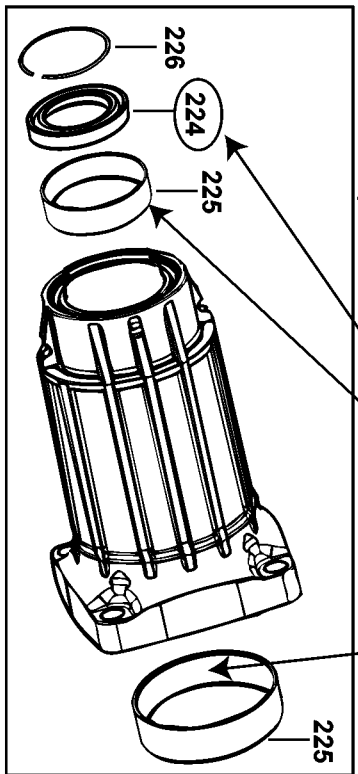

XXX = 847

5gm

800

5gm

800

Parts List for D25712K Type 1

Item Number	Part Number	Description	Qty Required
1	489252-00	ARMATURE	1
2	489255-00	FIELD	1
3	587274-00	SWITCH	1
4	489257-00	BRUSH,PAIR	1
5	330019-30	SCREW	2
6	577746-00	RING	1
7	577745-00	BALL BEARING	1
8	590191-00	SLEEVE,INSULATE	1
9	N053063-02	MOTOR HOUSING	1
10	1006393-00	FAN	1
15	324119-02	SCREW	1
16	N029959	BAFFLE, FAN	1
17	330065-08	SCREW	19
18	N053978	GACC MODULE 115V	1
19	N022762-00	MOTOR COVER	1
20	N027971	END CAP	1
25	N081352	LEVER ASSY.	1
26	1007484-00	CLIP	1
27	1005672-00	SCREW	1
28	N026163-00	SUPPORT PLATE	1
29	1007569-00	SPRING	1
30	1007567-00	BUSHING	1
35	1007566-00	STOP	1
36	1007565-00	BELLOWS	1
37	1006579-00	SWITCH HANDLE	1
38	587114-01	TRIGGER	1
39	1006580-00	HANDLE COVER	1

Parts List for D25712K Type 1

Item Number	Part Number	Description	Qty Required
40	N019514	TRIGGER,LOCK-ON	1
45	N041832	LEAD WIRE ASSY	1
46	1008678-00	BELLOWS	1
47	N038214	BUSHING	2
48	N062047	PIN	1
49	N030728	LENS	1
50	1008391-00	COVER	1
55	821070	CORD CLAMP	1
56	323091-01	PROTECTOR,CORD	1
57	330100-98	CORD/9FT/14-3SJ	1
58	324007-11	SCREW	4
70	N015311	CONNECTOR	1
71	326619-00	SCREW	1
100	326467-00	DETENT	1
101	N019533	MICRO SWITCH	1
102	324007-11	SCREW	22
103	488067-00	FILTER	1
104	N027968	GEARCASE COVER	1
105	323711-56	O-RING	1
106	323711-48	O-RING	1
107	586032-00	ECCENTRIC	1
108	323395-32	SPRING	2
109	N027969	SLIDER	1
110	586038-00	SELECTOR	1
111	585168-00	TOP COVER	1
112	488689-00	PISTON KIT	1
112	N079389	PISTON KIT	1