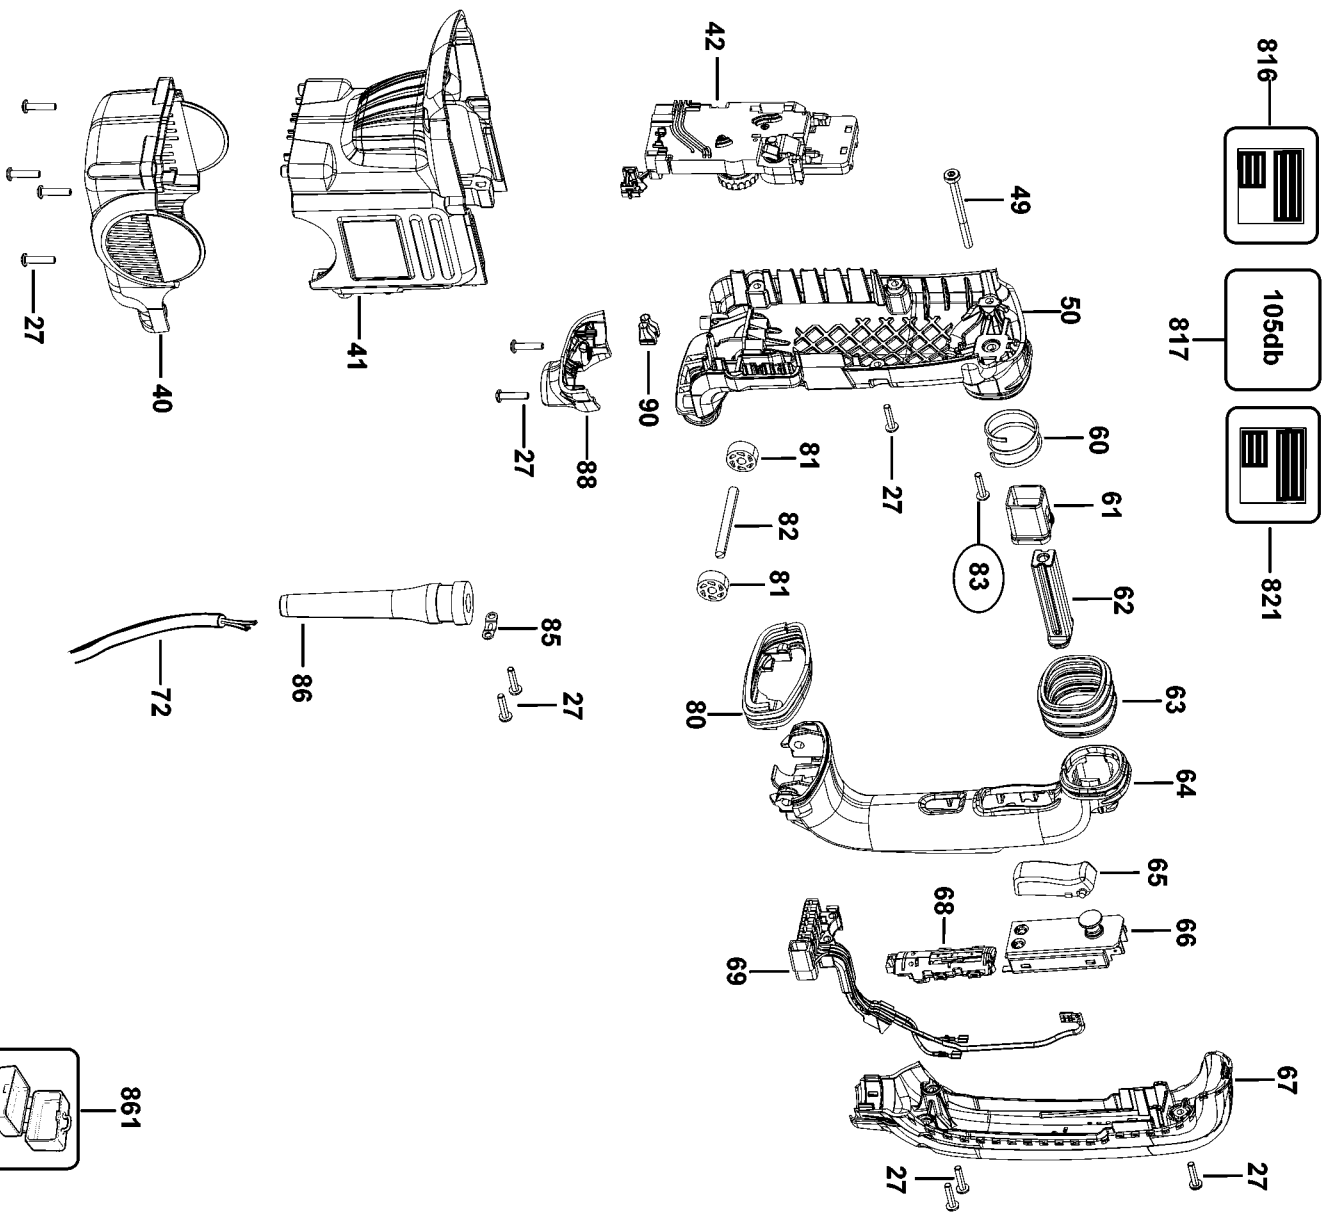

817

Parts List for D25602K-AR Type 1

Item Number	Part Number	Description	Qty Required
1	N046420	ARMATURE	1
2	N041827	FIELD	1
3	N041825	HOUSING ASSEMBLY	1
4	330003-39	BEARING,BALL	1
5	327141-03	SEAL	1
6	586403-00	SEAL	1
7	577746-00	RING	1
9	330065-21	SCREW	2
11	1007970-00	CONNECTOR	2
12	N020117	LEAD WIRE	1
20	330003-60	BEARING	1
21	1007732-00	SLEEVE	1
22	1007798-00	BRIDGE	1
23	N047446	BRUSH & HOLDER	1
24	N047424	BRUSH SET (2)	1
25	N047444	BRUSH & HOLDER	1
26	1007799-00	FAN BAFFLE	1
27	330065-08	SCREW	35
28	1006592-01	FAN ASSEMBLY	1
29	324119-02	SCREW	1
40	1006577-00	END CAP	1
41	1006576-00	MOTOR COVER	1
42	N041746	GACC MODULE ASSEMBLY	1
43	1006589-00	LEVER	1
45	1006588-00	PIN	1
47	000000-00	No Longer Available	1
49	1005672-00	SCREW	1