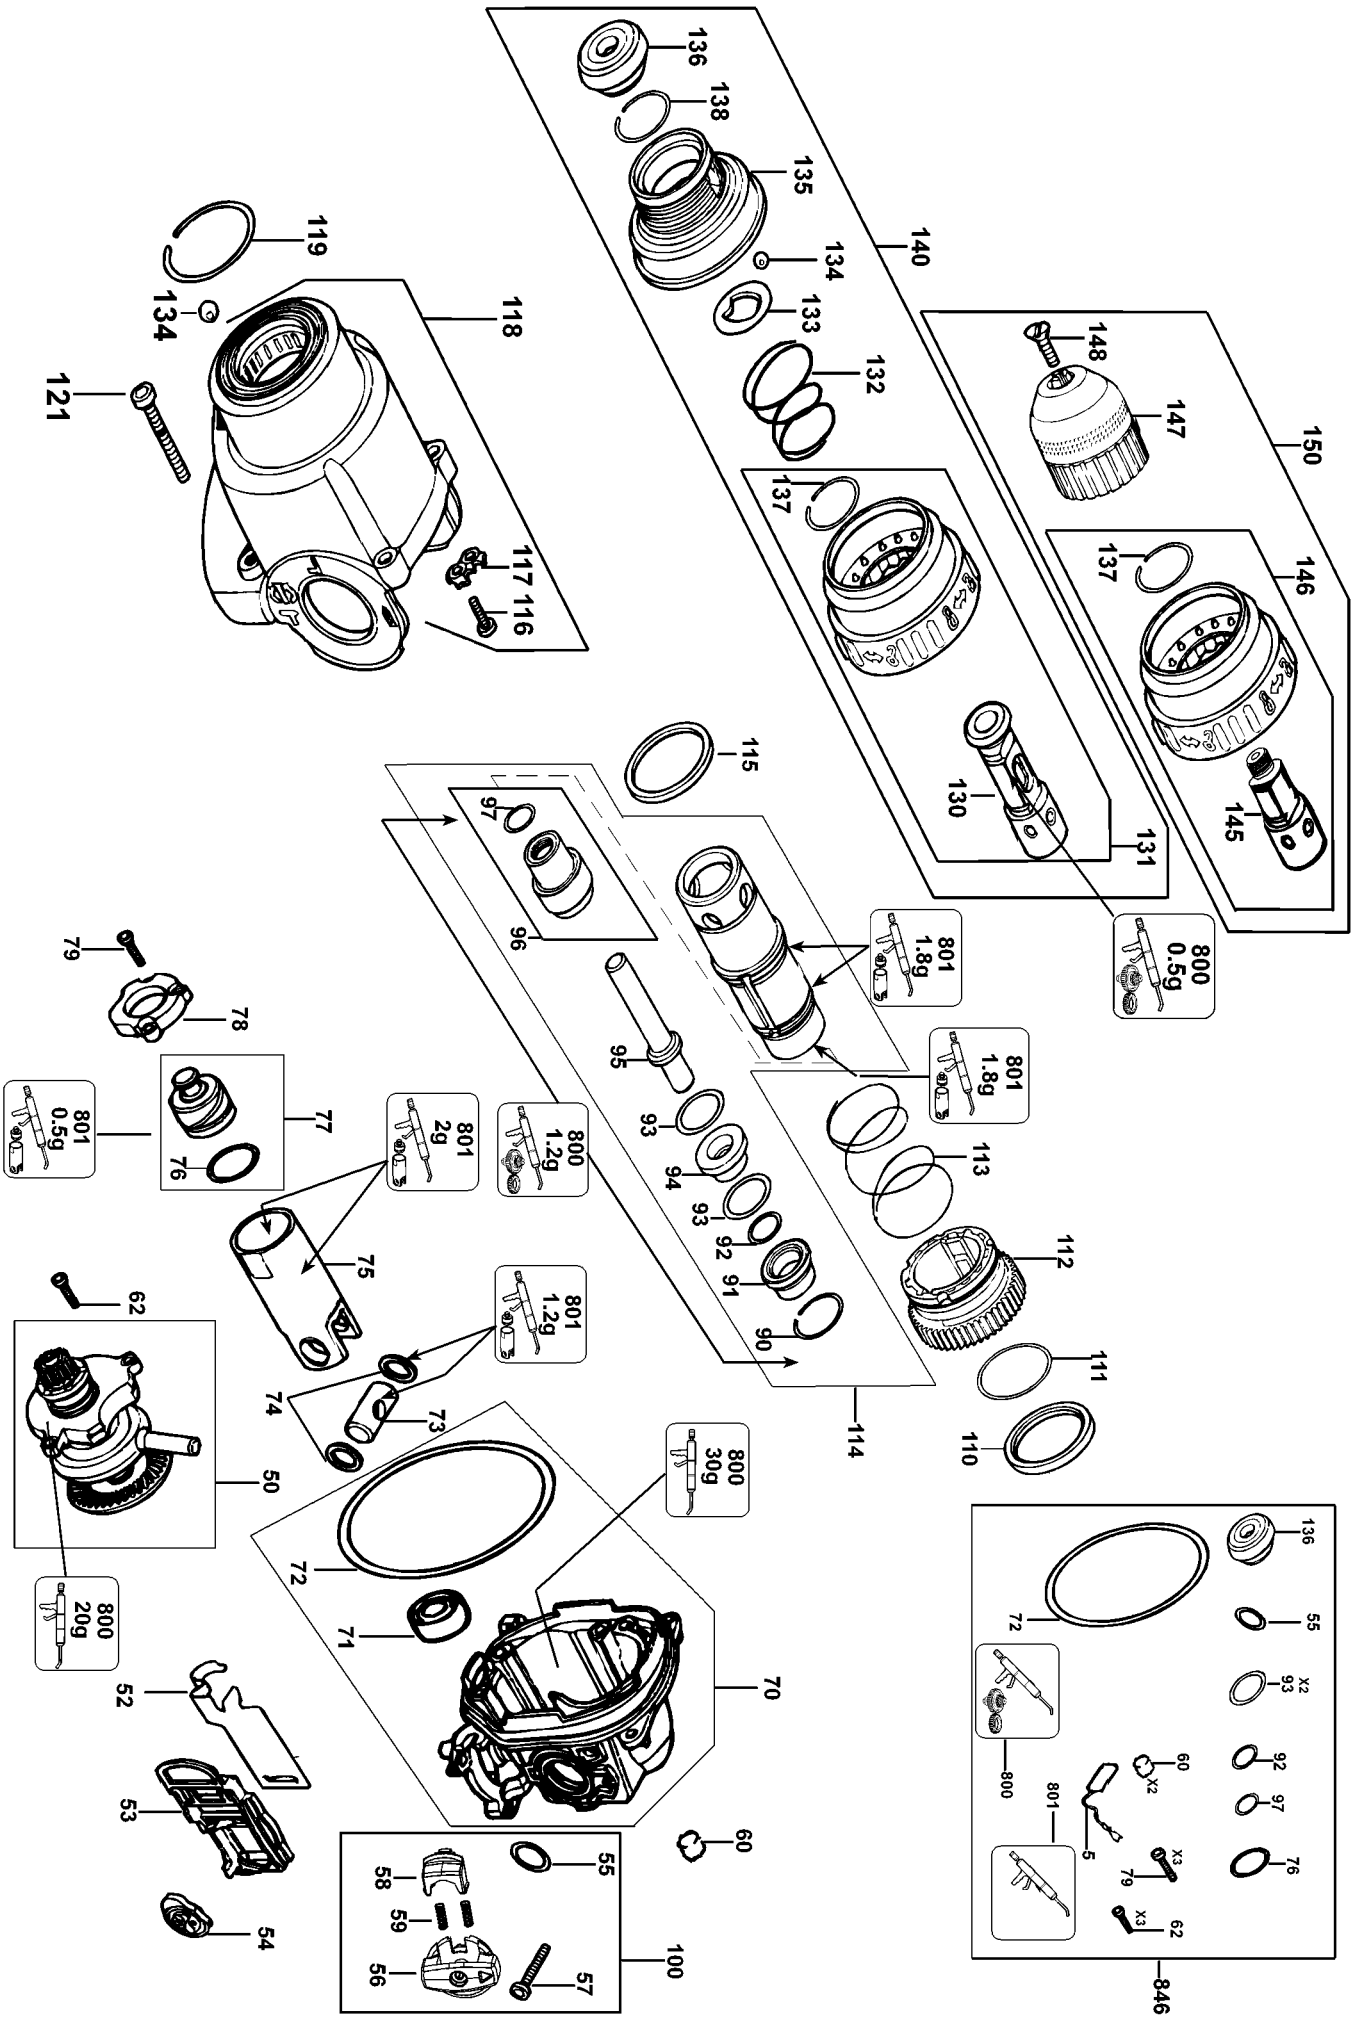

105 db

Parts List for D25324K Type 2

Item Number	Part Number	Description	Qty Required
1	N182449	ARMATURE	1
2	496247-00	FIELD	1
3	1006749-01	SWITCH	1
4	577805-04	BRUSH HOLDER	2
5	584429-01	BRUSH KIT	1
6	324119-04	SCREW	1
7	584090-00	CORD PROTECTOR	1
8	330076-20	CORD SET	1
9	578222-00	PLUG	1
10	1006430-00	GUIDE	1
11	1007508-00	HOLDER,BEARING	1
12	1007502-00	GUIDE BUSHING	1
13	1006418-00	BELLOWS	1
14	330065-13	SCREW	2
15	1006421-00	SPRING	2
16	N395636	HANDLE KIT	1
17	1007503-00	STOP NUT	1
18	930026-01	BUMPER	1
19	1006423-00	LEVER	1
20	N066799-00	SCREW	2
21	870052	BEARING COVER	1
22	579720-00	BUSH	1
23	326519-03	SCREW	2
24	330003-19	BEARING,BALL	1
25	330003-64	BALL BEARING	1
30	1006414-00	HOUSING	1
31	581808-00	BAFFLE, FAN	1

Parts List for D25324K Type 2

Item Number	Part Number	Description	Qty Required
32	577993-00	FIELD CASE	1
33	N039637	END CAP ASSY	1
34	N395636	HANDLE KIT	1
35	330065-08	SCREW	4
36	821070	CORD CLAMP	1
37	330065-08	SCREW	1
38	330065-06	SCREW	2
39	330065-26	SCREW	4
40	330065-25	SCREW	1
41	1006419-00	AXLE	1
42	1006429-00	DAMPER	2
46	N031247	LEAD WIRE ASSY	1
50	N182446	INTERSHAFT ASSY.	1
52	578271-00	PLATE	1
53	579564-00	HOLDER	1
54	1006437-00	SELECTOR	1
55	584638-00	O-RING	1
56	1006434-00	KNOB	1
57	324007-15	SCREW	1
58	1006435-00	TRIGGER	1
59	1008957-00	SPRING	2
60	582865-00	FILTER	2
62	583981-00	SCREW	3
70	N031252	GEARCASE ASSY	1
71	330003-81	BEARING	1
72	578229-00	SEAL	1
73	577801-00	BEARING BLOCK	1