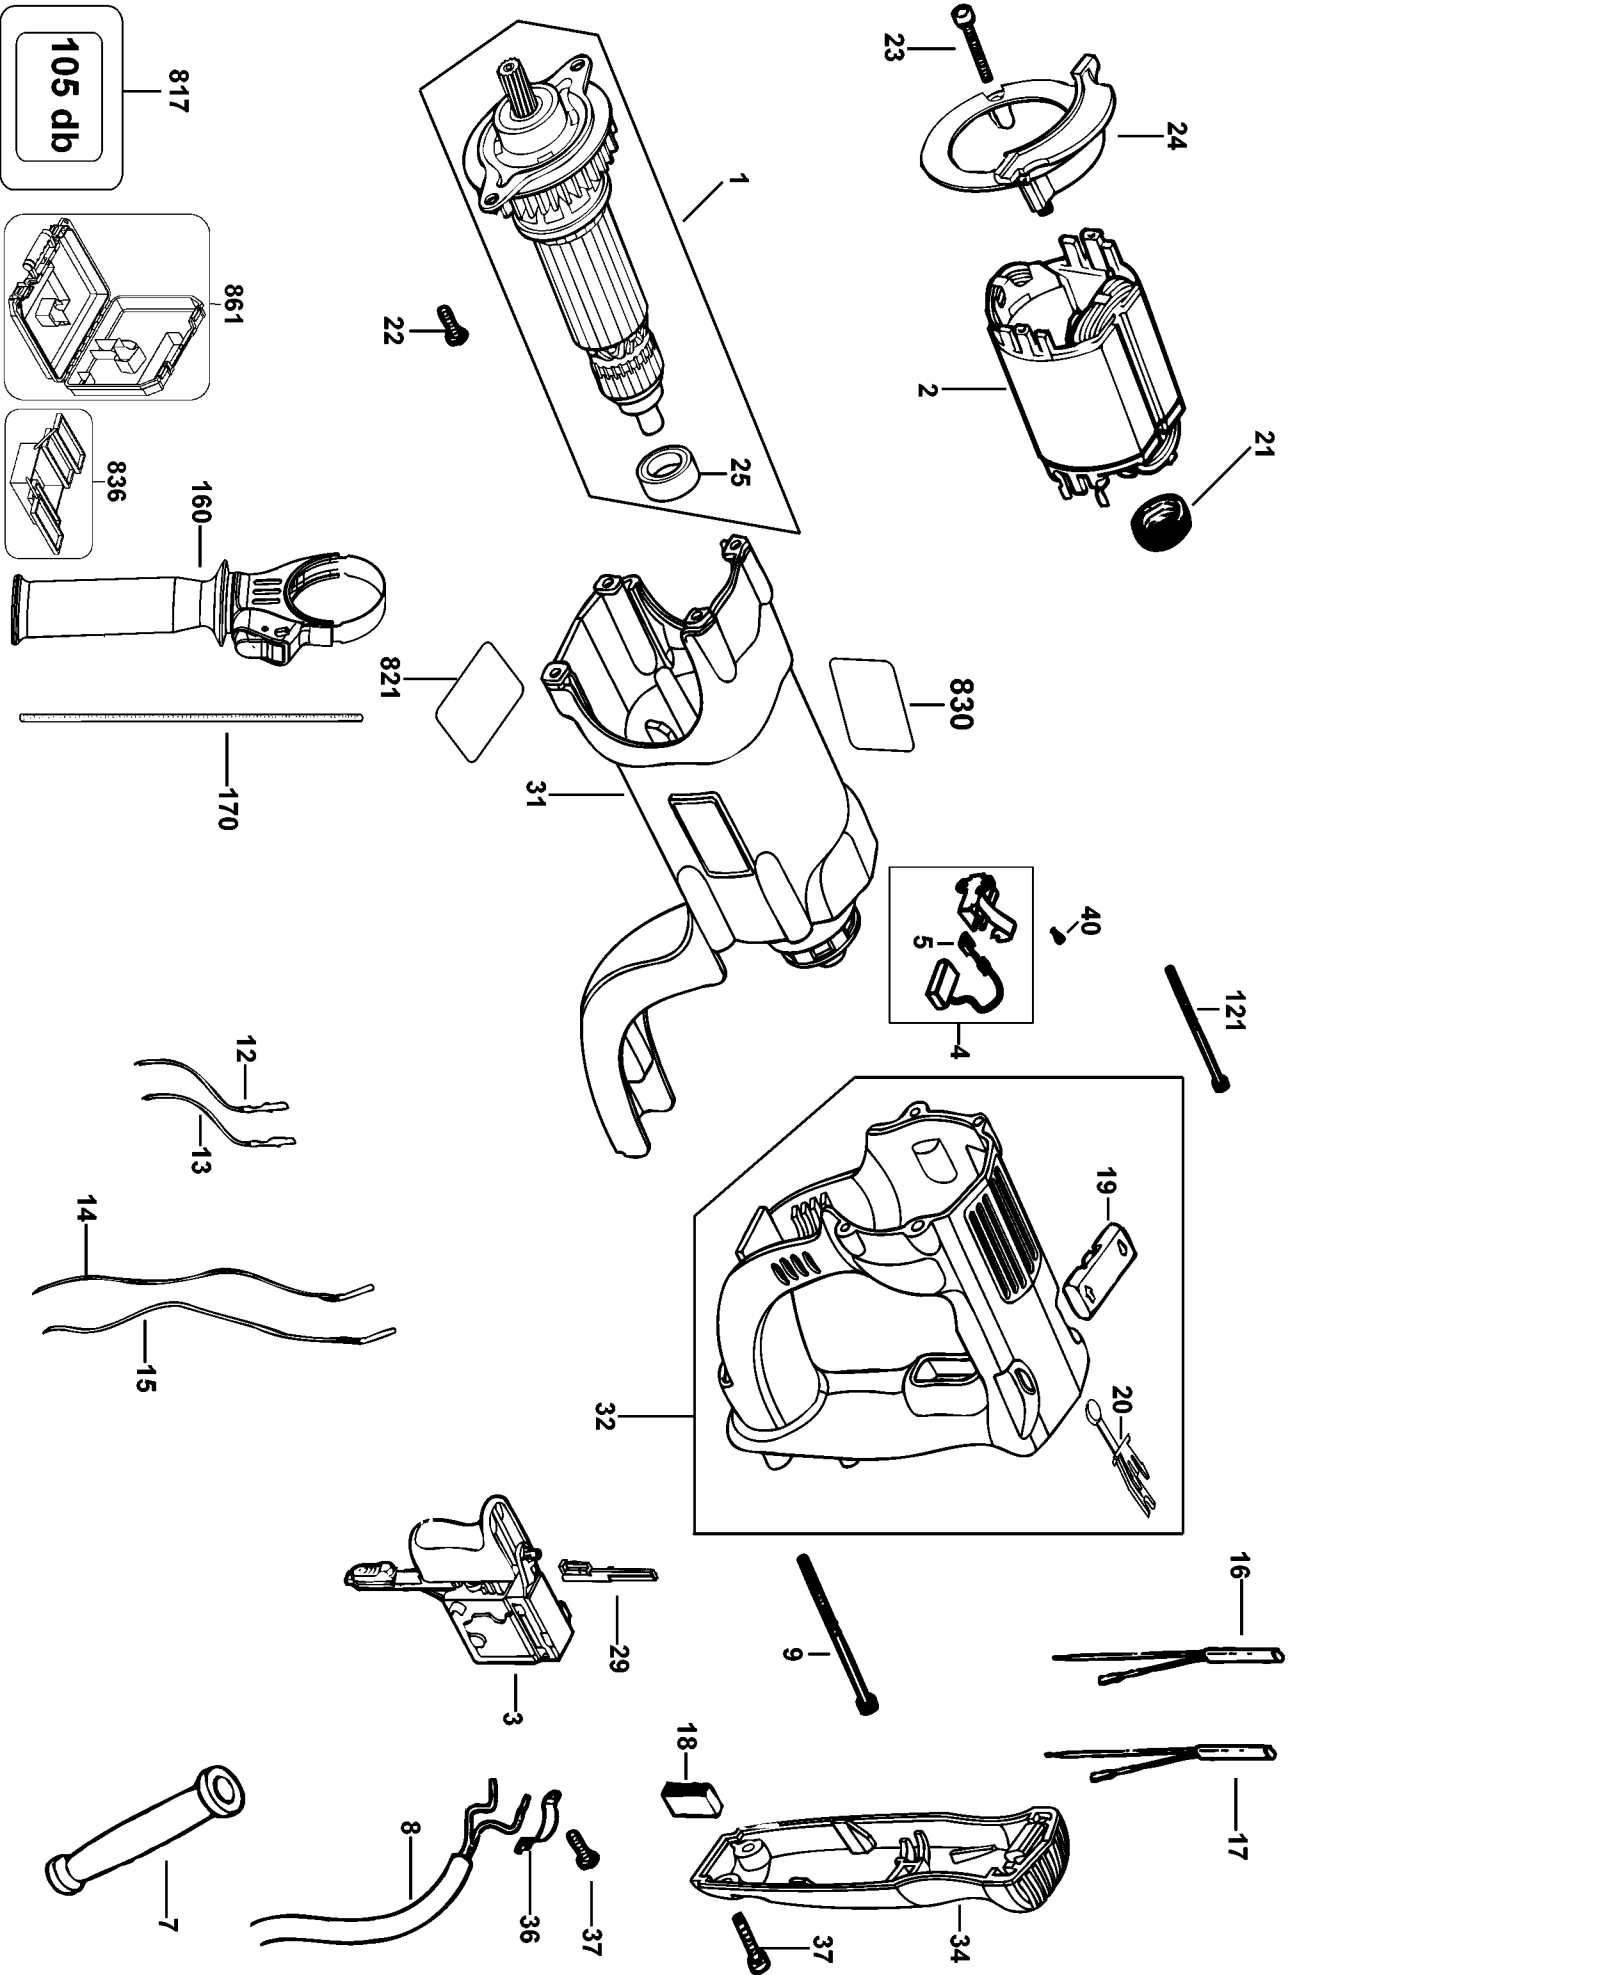

## Parts List for D25213K Type 10

Item Number	Part Number	Description	Qty Required
1	N081738	ARMATURE ASSEMBLY	1
2	N081741	FIELD	1
3	583748-04	SWITCH	1
4	N081987	BRUSH HOLDER ASSY	2
5	N081989	BRUSH,PAIR	2
7	584090-00	CORD PROTECTOR	1
8	330076-19	CORD SET	1
9	330065-26	SCREW	1
12	584467-00	LEAD	1
13	584467-01	LEAD	1
14	584467-04	LEAD	1
15	584467-05	LEAD	1
16	584467-06	LEAD	1
17	584467-07	LEAD	1
18	930026-01	BUMPER	1
19	479818-00	LEVER	1
20	578220-00	LEVER	1
21	870052	BEARING COVER	1
22	324006-14	SCREW	2
23	326519-05	SCREW	4
24	582144-00	BAFFLE	1
25	330003-19	BEARING,BALL	1
29	584551-00	INSERT	1
31	578277-01	MOTOR HOUSING	1
32	N082146	HANDLE	1
34	578278-10	HANDLE COVER	1
36	821070	CORD CLAMP	1

## Parts List for D25213K Type 10

Item Number	Part Number	Description	Qty Required
37	330065-08	SCREW	4
40	330065-25	SCREW	4
50	N081985	INTERSHAFT	1
52	N029727	PLATE	1
53	N042799	SPRING	1
55	N093371	LEVER ASSEMBLY	1
56	N093371	LEVER ASSEMBLY	1
57	330065-05	SCREW	1
58	N034136	TRIGGER	1
59	N074923	SPRING	1
60	1005811-00	SEAL	1
61	N034134	COVER	1
62	324006-14	SCREW	2
63	581836-00	SNAP RING	1
64	N081742	CLUTCH RING	1
65	N081984	GEAR	1
66	N029717	SPRING	1
67	577814-00	WASHER	1
68	N081515	FELT	1
70	N081983	HOUSING ASSY.	1
72	578229-00	SEAL	1
73	577801-00	BEARING BLOCK	1
74	N074454	SHIM WASHER	2
75	N081750	PISTON	1
76	579699-00	O-RING	1
77	N081751	RAM	1
78	N029731	BEARING BUSH	1

## Parts List for D25213K Type 10

Item Number	Part Number	Description	Qty Required
136	323489-00	CAP	1
138	579212-00	RING	1
160	1008956-00	SIDE HANDLE ASY	1
170	495699-00	DEPTH STOP	1
800	870889-02	GREASE	1
801	487130-04	GREASE	1
817	496620-00	LABEL	1
821	N074444	NAMEPLATE	1
830	N074584	ID LABEL	2
836	1003925-99	SERVICE TOOL	1
836	1003926-99	SERVICE TOOL	1
836	596005-99	SERVICE TOOL	1
836	1003924-99	SERVICE TOOL	1
846	N093352	SERVICE KIT	1
861	577646-06	KIT BOX	1