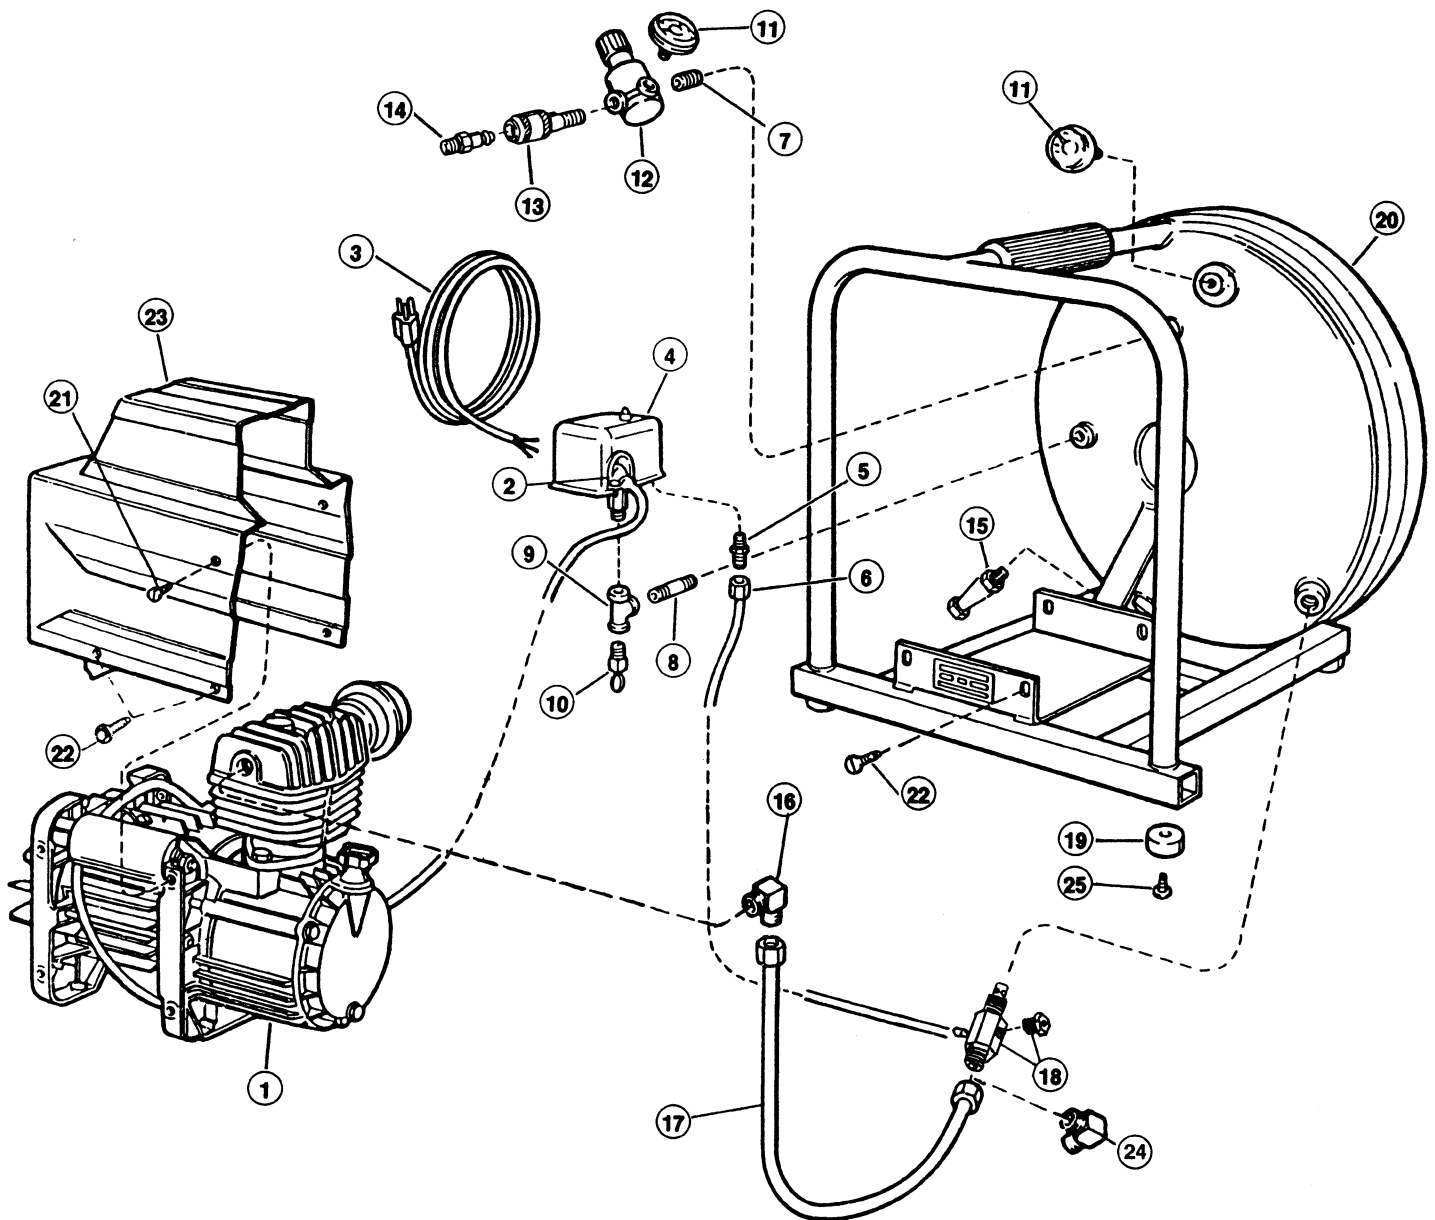

ROLAIR

SCHEMATIC FOR MODELS

D075HPV5   D1000LPV5   OD1500LPV5
D075LPV5   D1500HPV5   OD1500HPV5
D2002HPV5   D2000HPV5

ROLAIR SYSTEMS

606 S. Lake Street, P.O. Box 346
Hustisford Wisconsin 53034-0346
Phone: 920-349-3281
Sales Fax: 920.349.3691
Service Fax: 920.349.8861
www.rolair.com

PARTS LIST FOR MODELS

D075HPV5 D1500HPV5 OD1500LPV5
D075LPV5 D2000HPV5 OD1500HPV5
D1000LPV5 D2002HPV5

Schematic #	Description	Part #	Qty.
1	1 HP Pump Motor – Model D075HPV5	PMP11MK100FI	1
	1 HP Pump/Motor – Model D075LPV5	PMP11MK105FI	1
	1.5 HP Pump/Motor – Model D1000LPV5	PMP11MK135FI	1
	2 HP Pump/Motor – Model D1500HPV5	PMP11MK200FI	1
	2 HP Pump/Motor – Model OD1500LPV5*	PMP11MK150FI	1
	2 HP Pump/Motor – Model OD1500HPV5*	PMP11OL202FI	1
	2 HP Pump/Motor – Model D2000HPV5	PMP11MK200PFI**	1
	2 HP Pump/Motor – Model D2002HPV5	PMP11MK146FC**	1
2	Box Connector	160	2
3	Cord w/Plug	176	1
4	Pressure Switch	PS2020M	1
5	Pressure Switch Relief Valve	PS2020RV	1
6	¼" Nylon Tubing – 15"	178D	1.25'
	Brass Nut	BRNT0250	2
	Brass Ring	BRRG0250	2
	Brass Sleeve	BRSL0250	2
7	Nipple	BLNP0250X0875	1
8	Nipple	BLNP0250X1500	1
9	Tee	BLTE0250	1
10	Safety Valve	SRV0250N165	1
11	Gauge	GA0125200	2
12	Regulator	REG0250M	1
13	Quick Disconnect	308	1
14	Coupler Plug	310	1
15	Drain Valve	132B	1
16	Brass Elbow	BREL0500X037539	1
	Brass Straight - OD1500LPV5* Only	BRST0500X050038	1
17	½" Copper Tube	Specify Model/Serial #	1
18	Check Valve		
	D1500HPV5 & OD1500LPV5* Only	CV4X4TWB	1
	OD1500HPV5* Only	CV3X4TWB	1
	All other models	CV4X4T	1
	Bleeder Valve	CSV0125	1
19	Rubber Foot	219B	4
20	Tank Assembly	Specify Model	1
21	Screw	014006121F	2
22	Screw	MIS10036	4
23	Shroud - OD1500LPV5* Only	116004006F	1
	OD1500HPV5* Only	116005030F	1
	All other models	199657000F	1
24	Brass Elbow - OD1500HPV5* Only	BREL0500X037539	1
25	Screw	MIS10093C	4

*Oilless Models

**Location of intake filter is reversed from standard factory position. Please indicate model number when ordering.