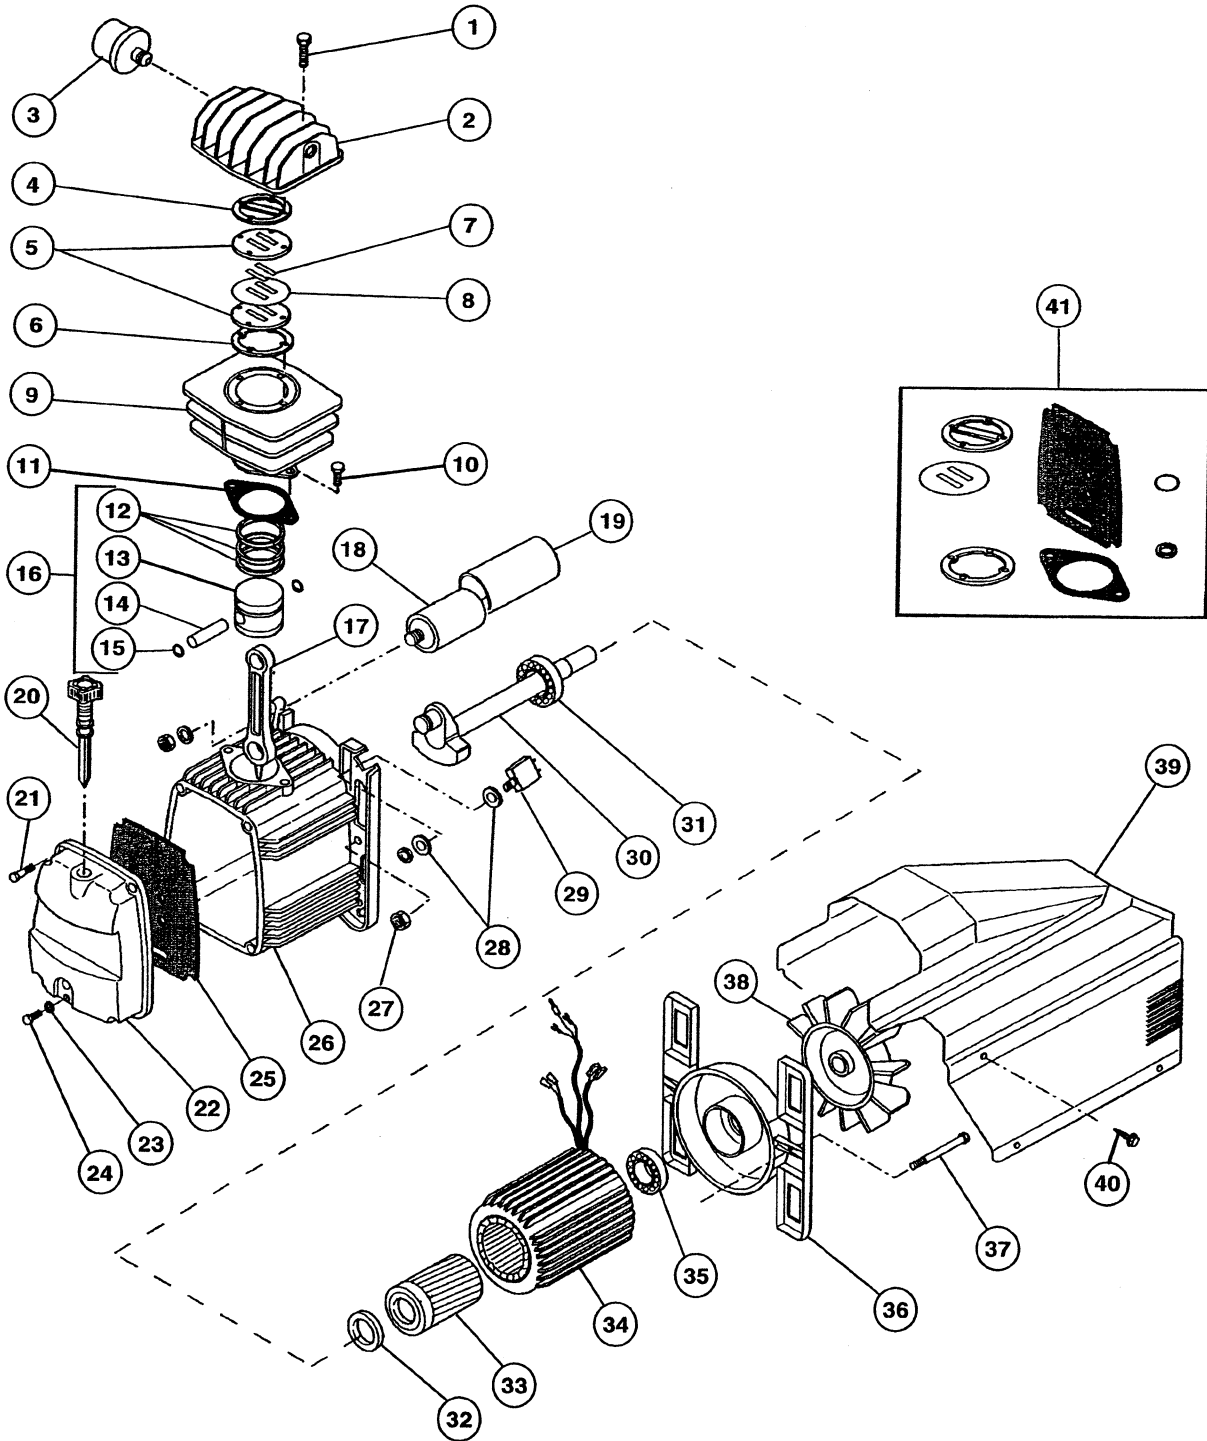

ROLAIR

SCHEMATIC FOR PMP11MK246FC

ROLAIR SYSTEMS

606 S. Lake Street, P.O. Box 346
Hustisford Wisconsin 53034-0346
Phone: 920-349-3281
Sales Fax: 920.349.3691
Service Fax: 920.349.8861
www.rolair.com

PARTS LIST FOR PMP11MK246FC

Schematic #	Description	Part #	Qty.
1	Bolt	FC014002021	4
2	Head	FC116022002	1
3	Intake Filter Assy. (Mdl's FC2002, FC2002HBP6)	FC317007000	1
	(Mdl's D2002HPV5, D2002HSSV5)	317013000F	1
4	Gasket	FC116022007	1
5	Valve Plate	FC116022013	2
6	Gasket	FC116022014	1
7	Valve	FC116022038	2
8	Gasket	FC116022012	1
9	Cylinder	FC116093009	1
10	Bolt	FC014011064	2
11	Gasket	FC116091016	1
12	Ring Set	FC216022002	1
13	Piston	FC116022004	1
14	Piston Pin	FC116022040	1
15	Snap Ring	FC015001000	2
16	Piston Assembly	FC416022004	1
17	Connecting Rod	FC116091021	1
18	Capacitor	FC009200075	1
19	Capacitor Cover	FC116034013	1
20	Dipstick	FC312043000	1
21	Screw	FC014013021	4
22	Crankcase Cover	FC116091002	1
23	O-Ring	FC010072000	1
24	Drain Plug	FC014013024	1
25	Diaphragm	FC116091011	1
26	Motor Housing	FC116091001	1
27	Nut	FC014003002	2
28	Washer	FC014005009	2
29	Manual Reset Button	FC008331000	1
30	Crankshaft	FC116022011	1
31	Bearing	FC033027000	1
32	Seal	FC010029000	1
33	Rotor	FC116092003	1
34	Stator	FC416QC4652	1
35	Bearing	FC033005000	1
36	End Bell	FC116011002	1
37	Bolt	FC116011038	2
38	Fan	FC116001003	1
39	Shroud	FC116QC0001	1
40	Screw	FC014006121	2
41	Gasket Set	FC216093003	1