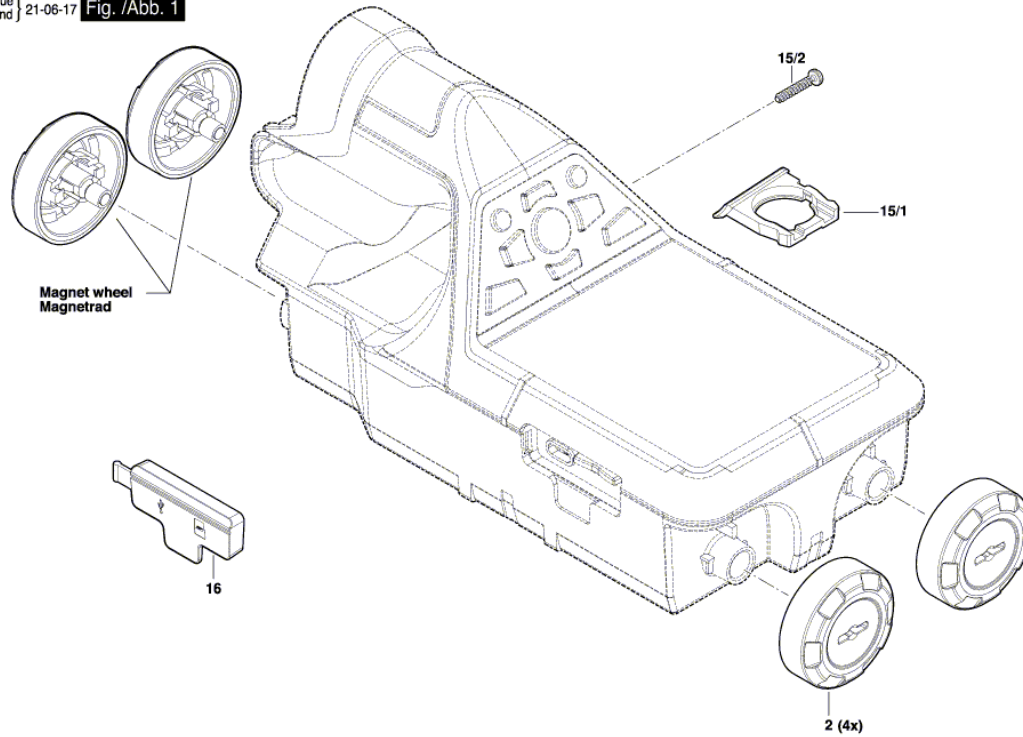

Illustration - Type - E

3 601 K81 610
Issue |
Stand | 21-06-17 Fig./Abb. 1