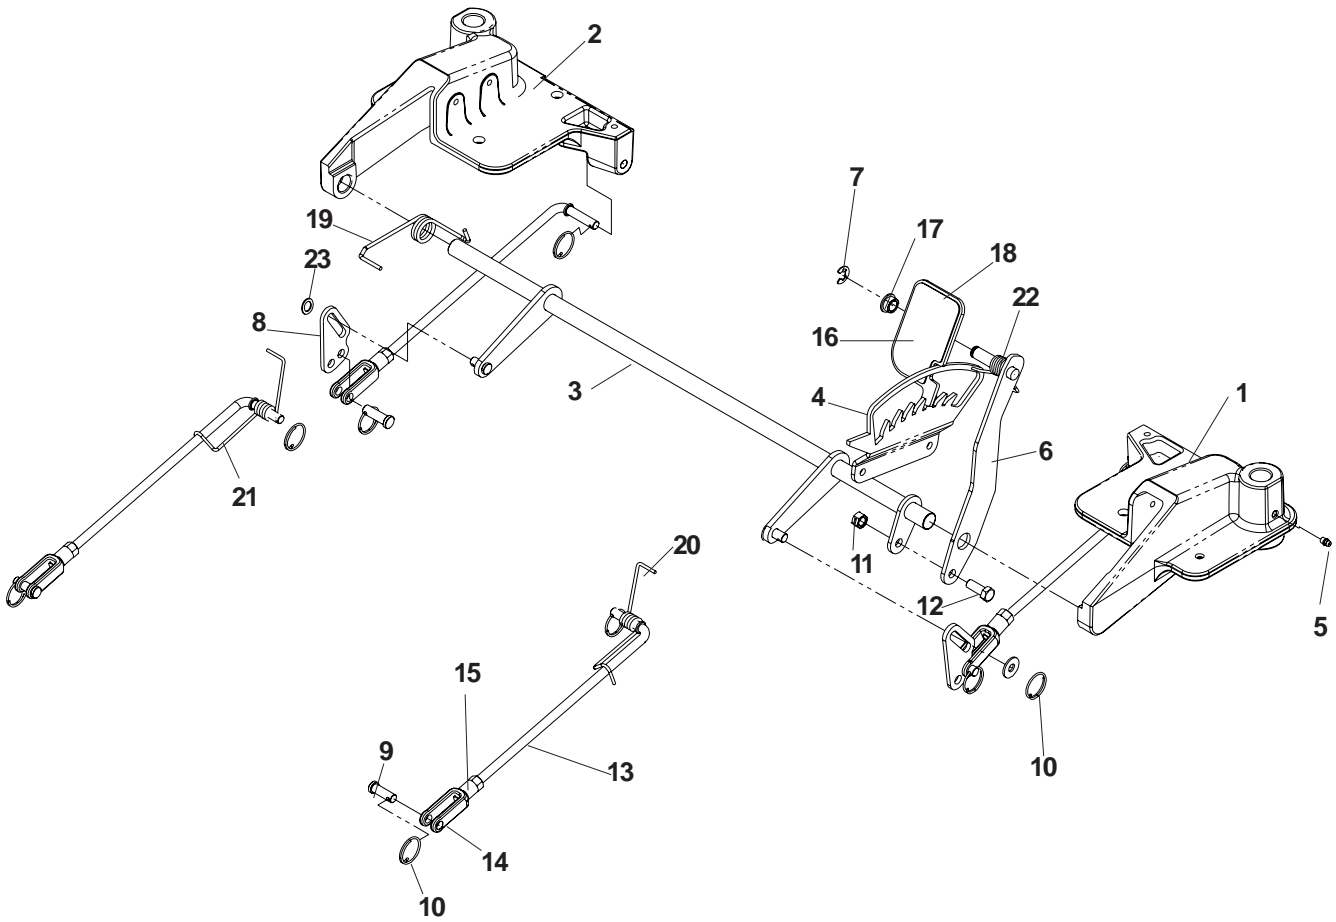

DECK LIFT

DECK LIFT

ITEM	PART NO.	QTY.	DESCRIPTION
1	539110287	1	STEERING CASTER, RIGHT
2	539110288	1	STEERING CASTER, LEFT
3	539110205	1	DECK LIFTER
4	539110200	1	DECK HEIGHT ADJUSTOR
5	539101474	2	ZERK
6	539110266	1	FOOTLEVER
7	539101949	1	E-RING, 1/2"
8	539110293	2	DECK LIFT CONNECTOR
9	539977703	4	CLEVIS PIN
10	539916459	10	RETAINER, RING
11	539990546	1	NUT, 3/8C, CENTER LOCK
12	539106791	1	HCS 3/8-16 X 1, GR8
13	539110306	4	DECK ROD
14	539977465	4	YOKE, 3/8F
15	539990155	4	NUT, 3/8F
16	539110308	1	FOOT PAD, NON-SLIP
17	539100032	2	BUSHING, NYLON FLANGED
18	539110292	1	FOOT PEDAL
19	539110071	1	TORSION SPRING, DECK LIFT
20	539110160	1	SPRING, DECK ROD, RIGHT
21	539110161	1	SPRING, DECK ROD, LEFT
22	539110295	1	SPRING, PEDAL, LIFT
23	539990692	2	WASHER, 5/16