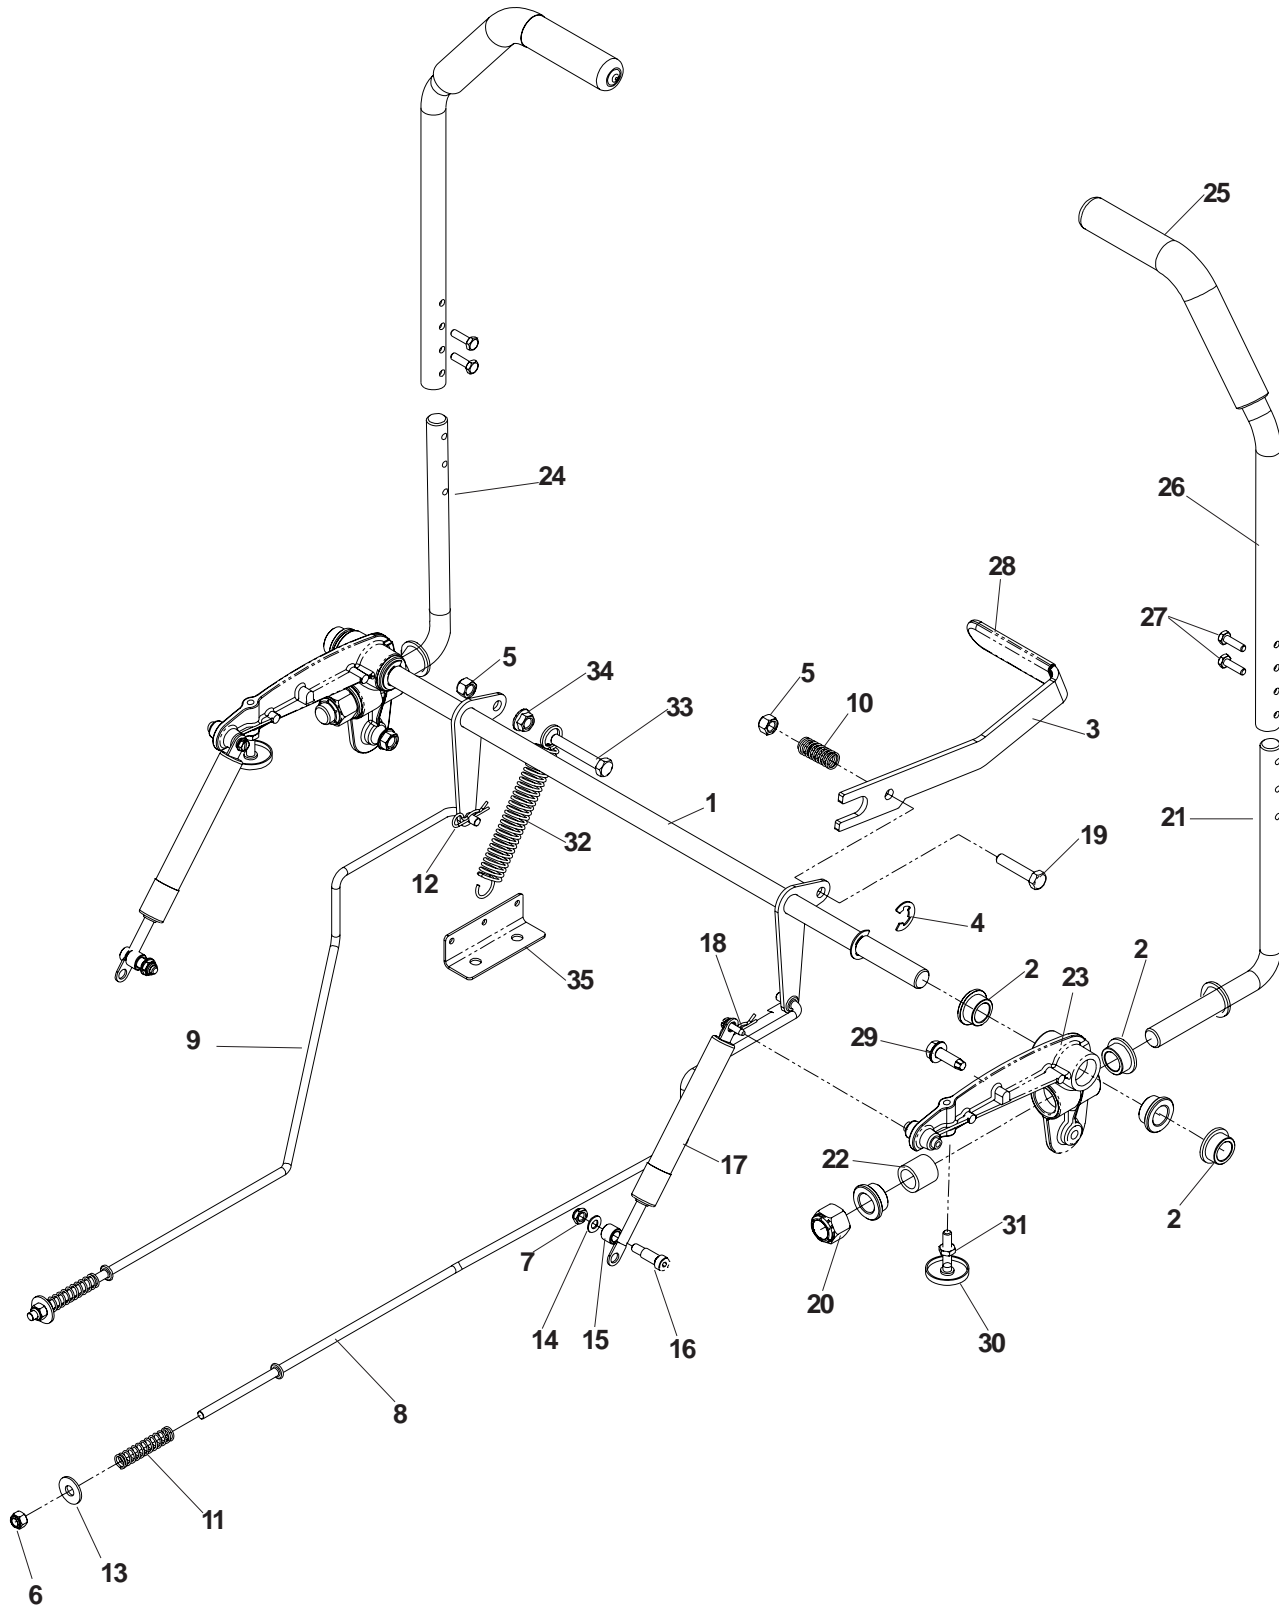

MOTION CONTROL

MOTION CONTROL

ITEM	PART NO.	QTY.	DESCRIPTION
1	539110142	1	SHAFT, MOTION, BRAKE ASS'Y
2	539110146	10	MOTION BUSHING
3	539110282	1	UPPER BRAKE LEVER
4	539105069	2	E-RING, 5/8
5	539990717	2	NUT, 5/16, NYLOC
6	539976978	2	NUT, 1/4C, NYLOC
7	539108120	2	NUT, 1/4C, THIN NYLOC
8	539110268	1	BRAKE ROD, RIGHT
9	539110269	1	BRAKE ROD, LEFT
10	539110477	1	SPRING, BRAKE LEVER
11	539110342	2	SPRING, ROD BRAKE
12	539976988	2	HAIRPIN COTTER
13	539990692	2	WASHER, 5/16
14	539103547	2	WASHER, 1/4
15	539102827	2	SPACER, PULLEY
16	539102828	2	BOLT, 5/16 X 5/8, SHOULDER
17	539108793	2	DAMPENER
18	539991034	2	SCREW, 10-24 X 5/8, WASHER
19	539976935	1	HCS 5/16-18 X 1 1/2, GR5
20	539110340	2	NUT, 5/8-11C, NYLOC
21	539110236	1	MOTION ARM, RIGHT
22	539110430	2	BUSHING, ELASTIMER
23	539110145	2	MOTION CASTING
24	539110233	1	MOTION ARM, LEFT
25	539110337	2	GRIP, CONTROL LEVER
26	539110338	2	CONTROL LEVER
27	539990643	4	HCS 1/4-20 X 7/8, GR5
28	539110478	1	GRIP, PARK BRAKE
29	539108460	2	BOLT, 5/16-18 X 1 1/4, THREAD FORM
30	539110021	2	POST, NEUTRAL RETURN
31	539991112	2	NUT, 1/4-20, JAM
32	539916159	1	SPRING
33	539976937	1	HCS 5/16-18 X 2 GR5
34	539990585	1	NUT, 5/16-18 HFLN
35	539110675	1	SPRING BRACKET