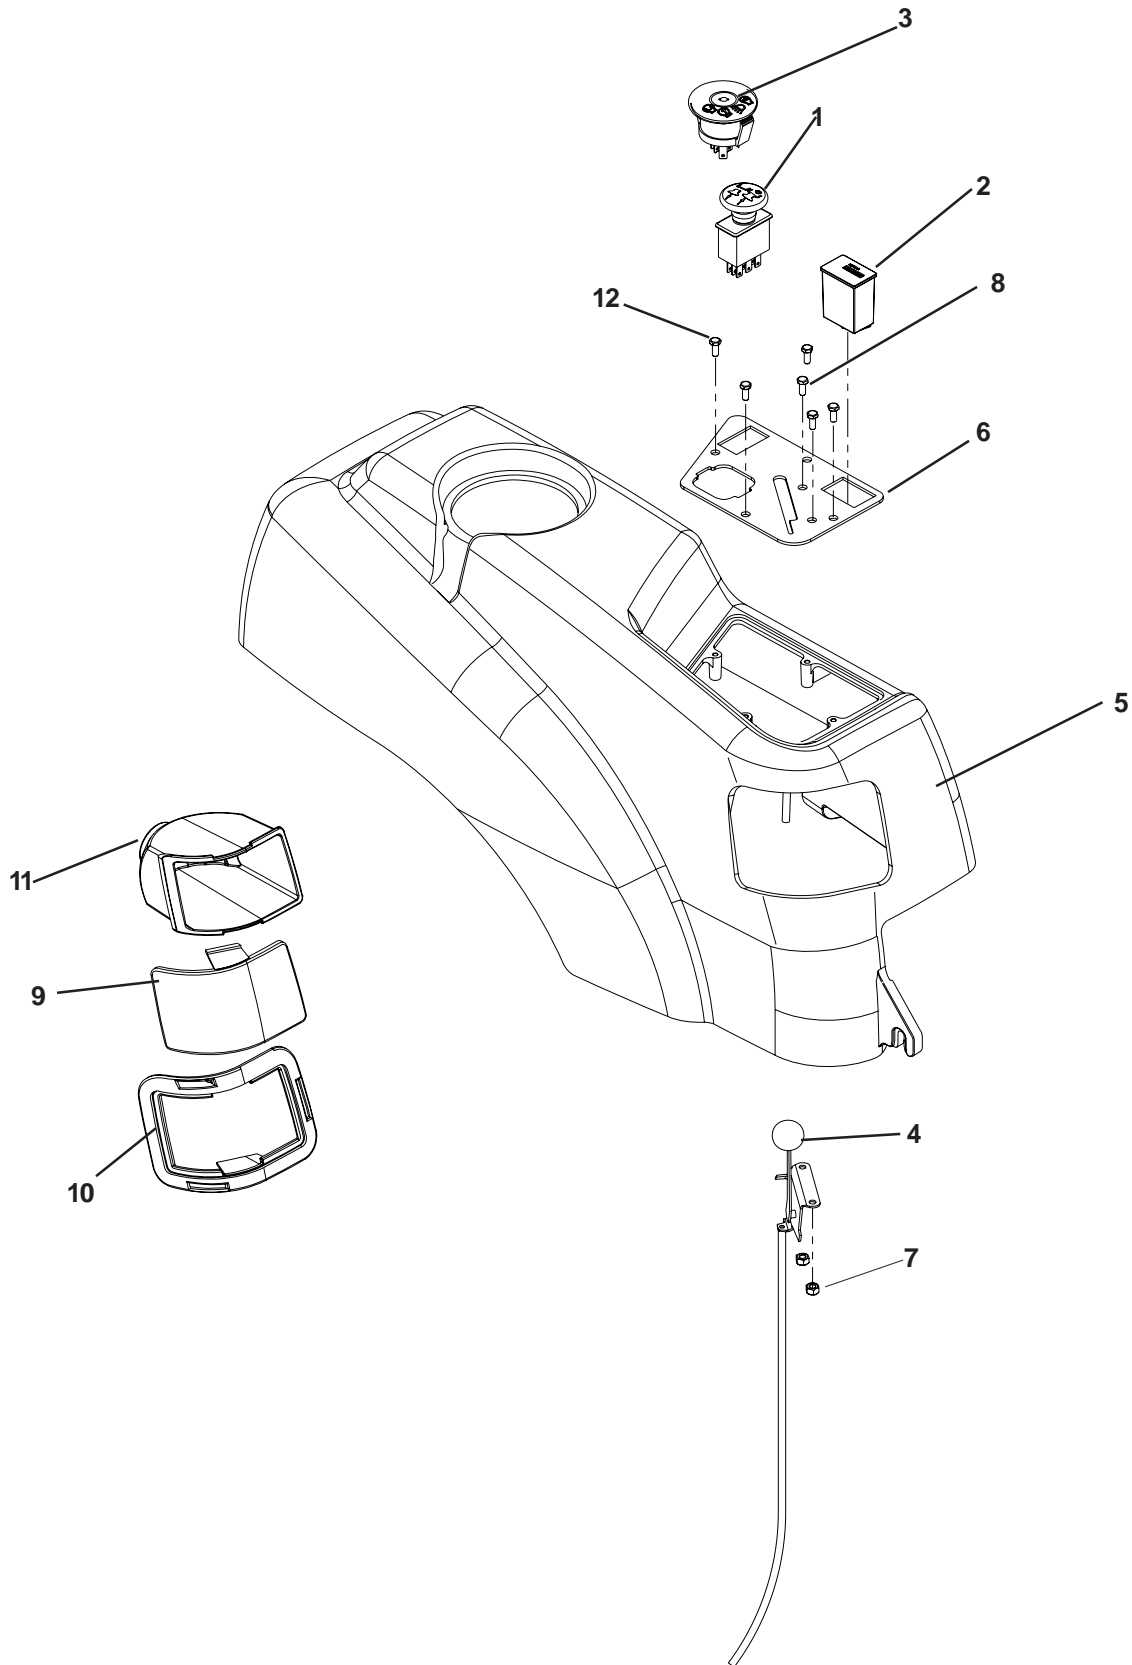

CONSOLE ASSEMBLY

CONSOLE ASSEMBLY

ITEM	PART NO.	QTY.	DESCRIPTION
1	539101768	1	SWITCH
2	539102540	1	HOURMETER
3	539107541	1	IGNITION SWITCH
	539107544	1	KEY (NOT SHOWN)
4	539107583	1	THROTTLE CABLE
5	539110250	1	FENDER, CONSOLE
6	539110305	1	CONSOLE PLATE
7	539976977	2	NUT, #10-24, HEX NYLON RING
8	539110673	2	SCREW #10-24 X 1/2
9	539110056	1	LENS, COLORED, LEFT ..... (STD. ON 38")
	539110057	1	LENS, COLORED, RIGHT ..... (STD. ON 38")
	539110457	1	HEADLIGHT LENS, LEFT
	539110453	1	HEADLIGHT LENS, RIGHT
10	539110451	1	RIM, HEADLIGHT, RIGHT
	539110455	1	RIM, HEADLIGHT, LEFT
11	539110456	1	HEADLIGHT REFLECTOR, LEFT ..... (OPT. ON 38")
	539110452	1	HEADLIGHT REFLECTOR, RIGHT ..... (OPT. ON 38")
12	539110673	4	SCREW #10 - 12 X 3/4
	539110471	1	HEADLIGHT HARNESS (NOT SHOWN)