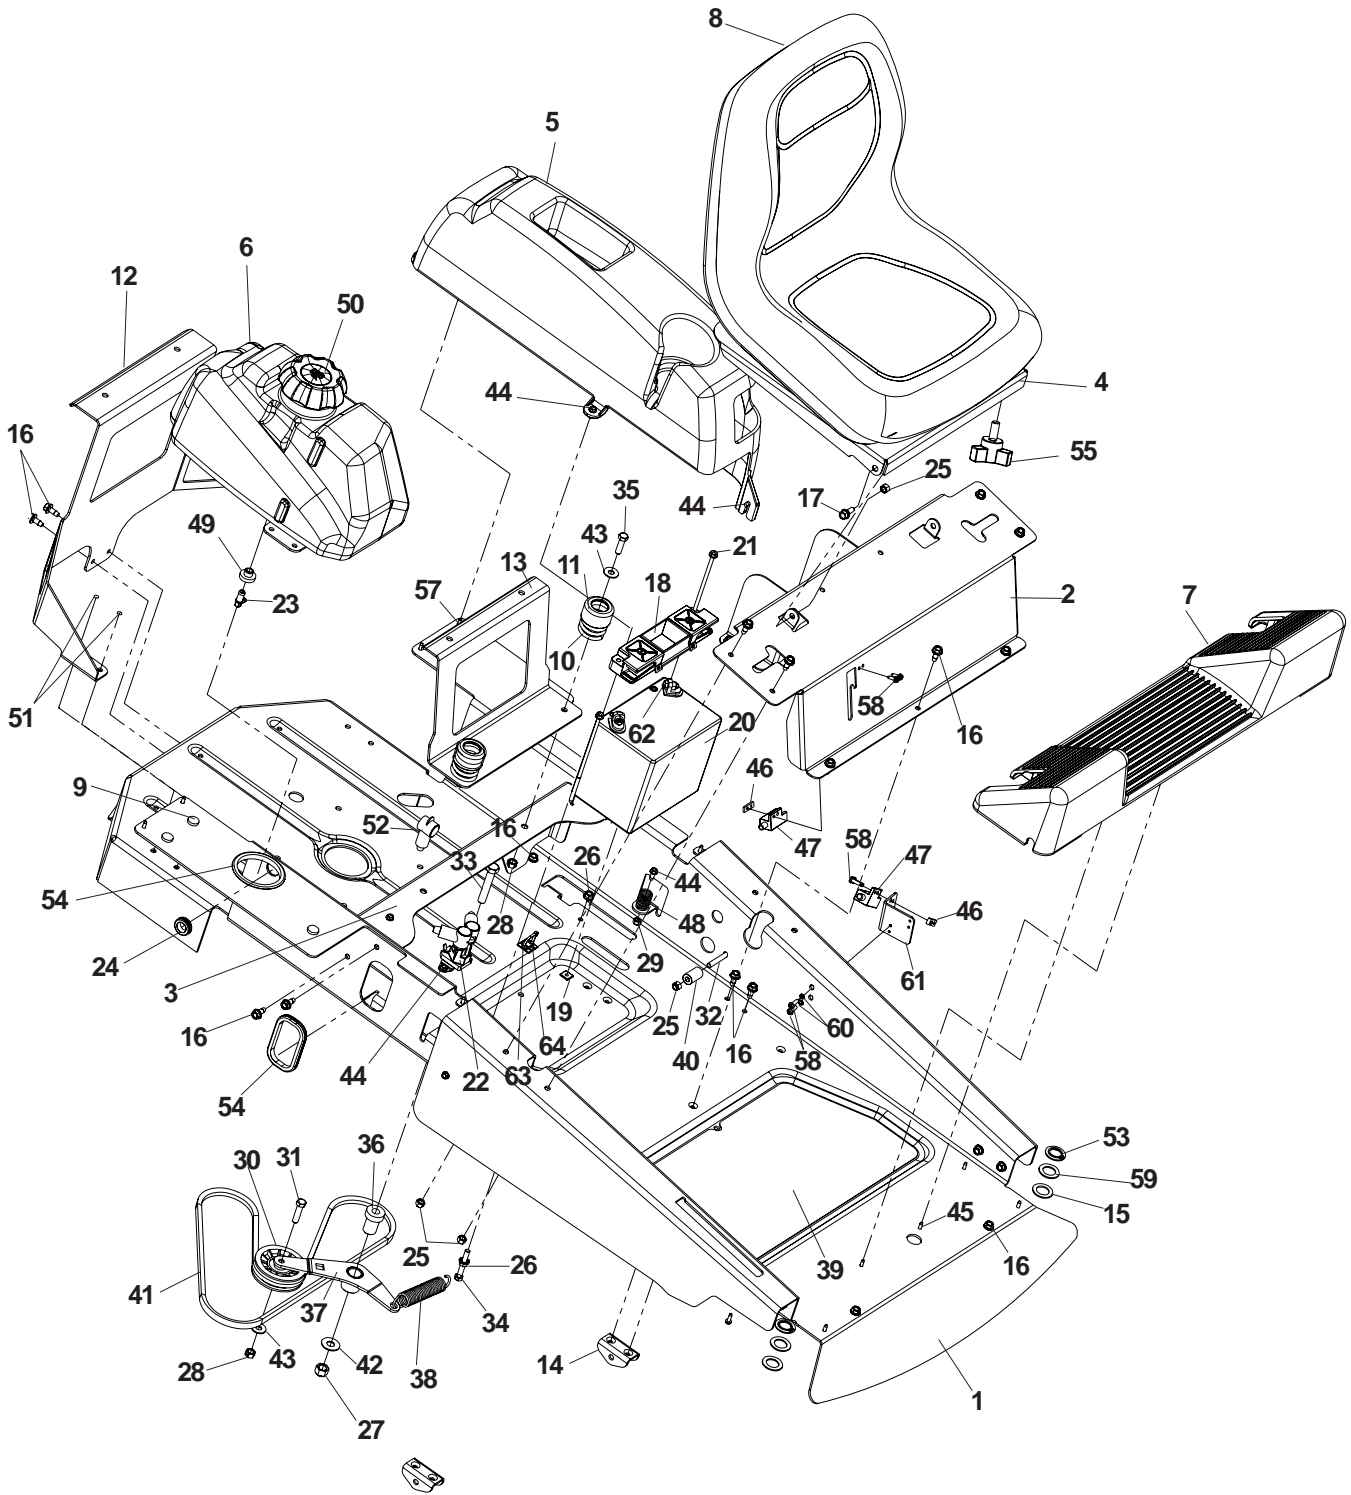

MAIN FRAME

MAIN FRAME

ITEM	PART NO.	QTY.	DESCRIPTION	ITEM	PART NO.	QTY.	DESCRIPTION
1	539110008	1	FRAME, CHASSIS	34	539976938	1	HCS, 5/16-18 X 2 1/4,
2	539110131	1	CONSOLE	35	539976941	2	HCS, 3/8-16 X 1 1/4,
3	539110126	1	REAR SEAT	36	539101231	1	IDLER SPINDLE
			SUPPORT	37	539110219	1	IDLER ARM, PUMP
4	539110134	1	SEAT PLATE	38	539101977	1	TRACTION SPRING
5	539110251	1	FENDER, LEFT	39	539110310	1	NON-SLIP MATTING
6	539110252	1	TANK, FUEL	40	539110312	2	MOTION LIMITER
7	539110284	1	FOOT REST	41	539110411	1	BELT, HYDRO
8	539110302	1	SEAT	42	539990550	1	WASHER, 1/2
9	539102587	3	RUBBER STOP	43	539990517	3	WASHER, 3/8
10	539110300	2	SPRING, SEAT	44	539990362	8	SCREW, 1/4C X 5/8,
11	539110301	2	CAP,				SELF TAPPING
			SPRING COVER	45	539110674	14	SCREW, 10-24 X 5/8,
12	539109930	1	REAR BRACKET W/				WASHER HEAD
			DECALS, TOOLBOX	46	539102678	3	PLATE, SWITCH,
13	539110052	1	FRONT BRACKET,				THREAD FORM
			TOOLBOX	47	539101080	3	SWITCH N.C.
14	539110030	2	BRACKET,	48	539110070	2	SPRING,
			DECK HANGER				NEUTRAL RETURN
15	539923787	4	MACHINE	49	539105245	1	GROMMET, RUBBER
			BUSHING, 7/8	50	539106188	1	FUEL CAP
16	539107475	25	BOLT, 5/16-18 X 3/4,	51	539990369	4	SCREW, 5/16 X 1,
			THREAD FORMING				TAPTITE
17	539110303	2	BOLT, 5/16,	52	539102759	3	INSULATOR
			SHOULDER	53	539101151	2	RETAINING RING
18	539107628	1	BATTERY	54	539107116	2	GROMMET
			HOLD DOWN	55	539104411	4	KNOB W/STUD
19	539107629	2	PUSH NUT, NYLON		539110309	1	WIRING HARNESS
20	539109952	1	BATTERY 12V				(NOT SHOWN)
21	539107632	2	BOLT, 1/4 X 7 1/2		539110068	1	BATTERY CABLE,
22	539101714	1	SOLENOID				NEGATIVE
23	539110432	1	ELBOW, TANK				(NOT SHOWN)
24	539110433	1	GROMMET,		539107616	1	BATTERY CABLE,
			FUEL LINE				POSITIVE
25	539990717	11	NUT, 5/16, NYLOC				(NOT SHOWN)
26	539990585	1	NUT, 5/16C	56	539110675	1	SPRING BRACKET
27	539101331	1	NUT, 1/2C, NYLOC				(NOT SHOWN)
28	539990546	3	NUT, 3/8C,	57	539110674	6	SCREW, 10-12 X 1 1/4
			CENTER LOCK	58	539976952	10	SCREW, 10-24 X 5/8
29	539976978	4	NUT, 1/4C, NYLOC				SPEC.
30	539110311	1	IDLER PULLEY,	59	539110294	2	WAVE WASHER
			HYDRO'S	60	539107360	4	LOCKWASHER, #10
31	539990655	1	HCS, 3/8-16 X 1 1/2,	61	539110860	2	BRACKET
32	539976937	2	HCS, 5/16-18 X 2,	62	539976934	2	HCS, 5/16-18 X 3/4
33	539101332	1	HCS, 1/2-13 X 2 3/4,	63	539976856	1	WIRE TIE
				64	539110863	1	MOUNTING BLOCK,
							CABLE TIE