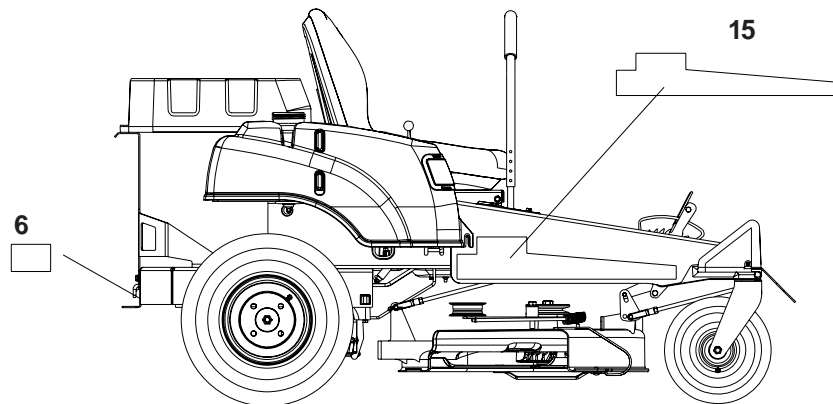

DECALS

DECALS

ITEM	PART NO.	QTY.	DESCRIPTION
1	539101881	1	DECAL, PROP 65
2	539913010	1	DECAL, WARNING
3	539105744	1	DECAL, EURO DANGER BELT
4	539105745	1	DECAL, EURO BATTERY WARNING
5	539108179	1	DECAL, START
6	539108385	1	DECAL, DO NOT TOW
7	539108386	1	DECAL, EXITING MOWER
8	539109897	1	DECAL, SERVICE
9	539109898	2	DECAL, MOTION CONTROL
10	539109908	1	DECAL, SAFETY WARNING
11	539110077	1	DECAL, IGNITION CONSOLE
12	539110332	1	DECAL, BELT
13	539110476	1	DECAL, CUTTING HEIGHT
14	539110522	1	DECAL, CUSTOMER RESPONSIBILITY
15	539111123	1	DECAL, MODEL Z38, RIGHT
	539111124	1	DECAL, MODEL Z38, LEFT
	539111126	1	DECAL, MODEL Z42, LEFT
	539111125	1	DECAL, MODEL Z42, RIGHT
16	539111047	1	DECAL, HUSQVARNA 12"
17	539109927	1	DECAL, UTILITY BOX WARNING
18	539109928	1	DECAL, UTILITY BOX PAYLOAD
19	539109929	1	DECAL, PAYLOAD/GASOLINE