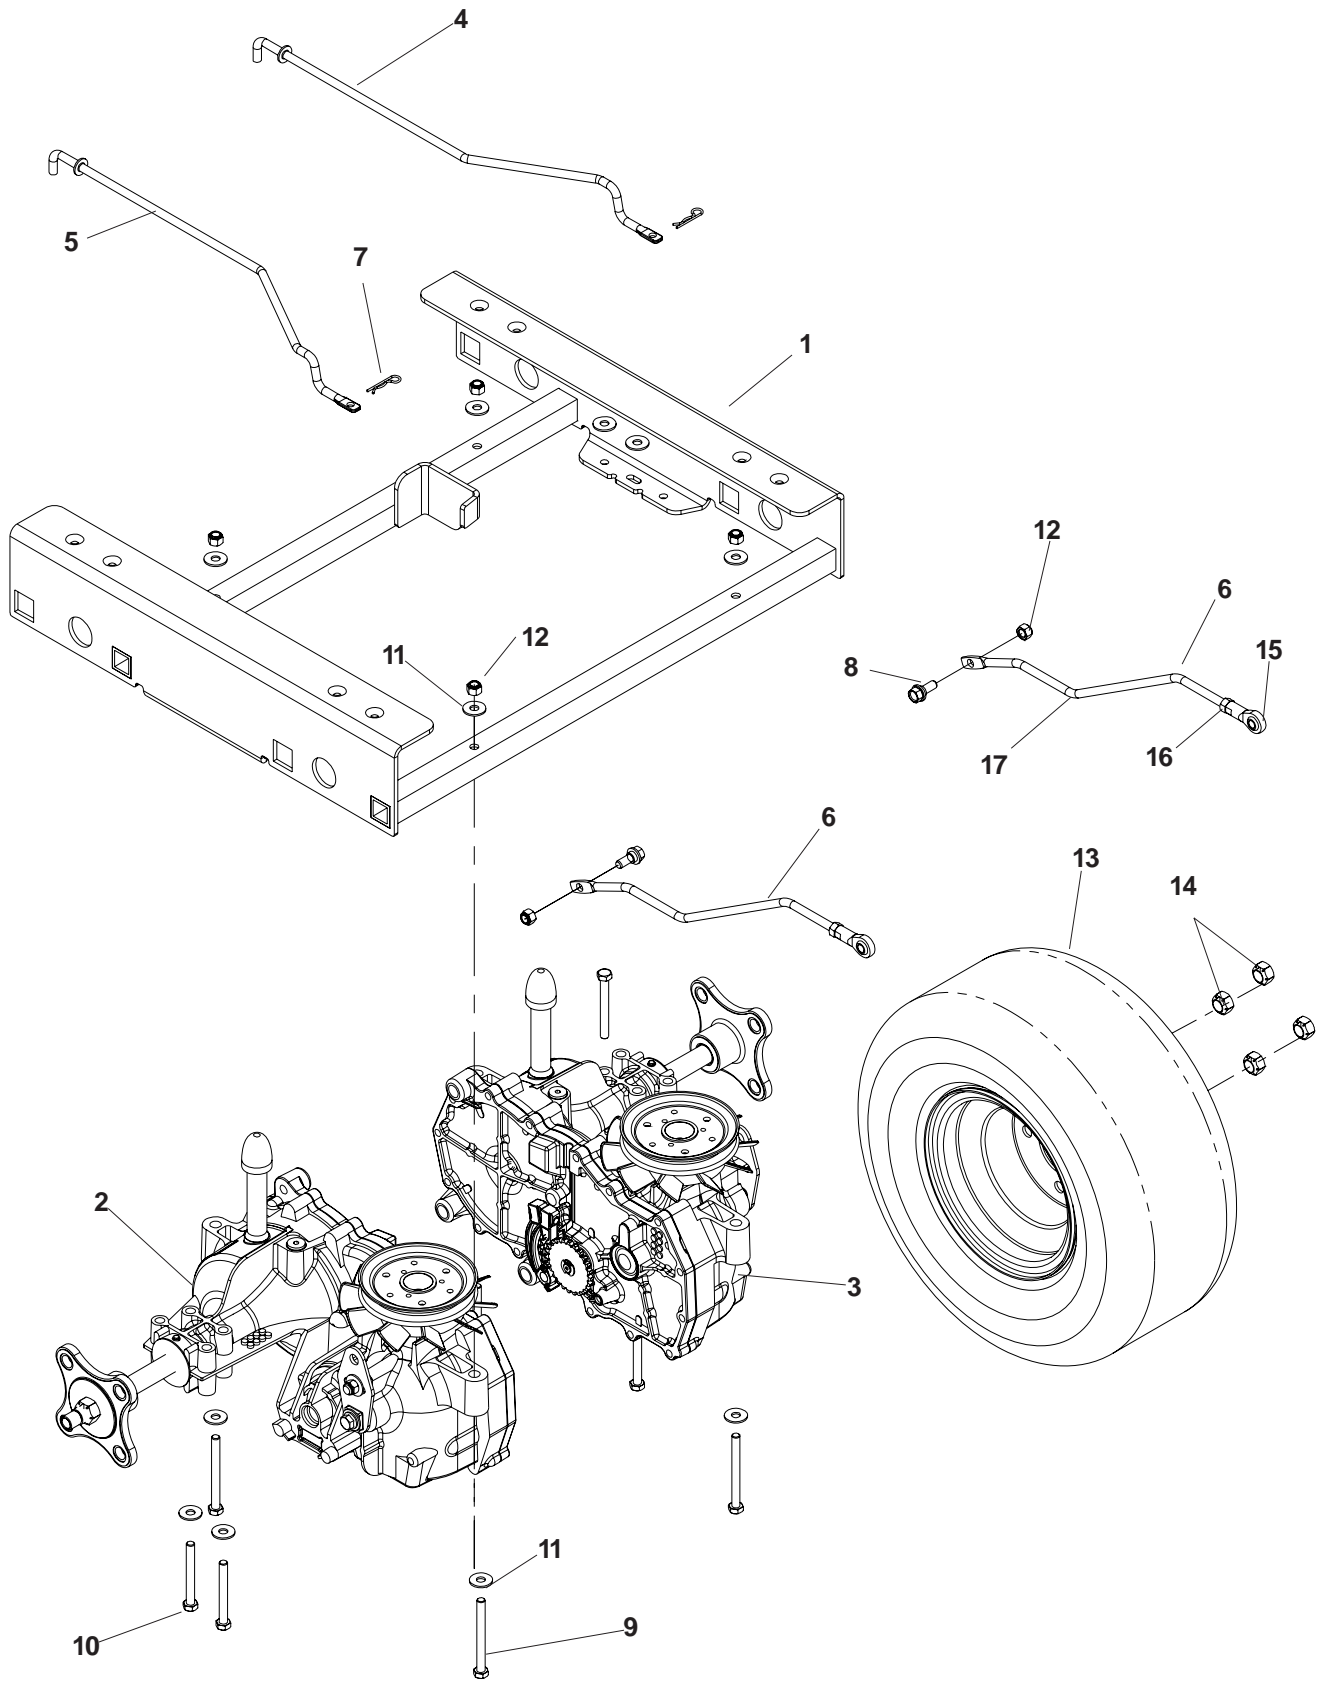

EZT

EZT

ITEM	PART NO.	QTY.	DESCRIPTION
1	539110016	1	SUB FRAME
2	539110421	1	EZT, RIGHT
3	539110422	1	EZT, LEFT
4	539110270	1	BYPASS LINKAGE, LEFT
5	539110271	1	BYPASS LINKAGE, RIGHT
6	539110273	2	MOTION ROD (COMPLETE)
7	539976988	2	HAIRPIN COTTER
8	539110303	2	BOLT, 5/16, SHOULDER
9	539101520	4	HCS, 5/16-18 X 3 1/4, GR5
10	539101721	4	HCS, 5/16-18 X 2 3/4, GR5
11	539990692	16	WASHER, 5/16
12	539990717	10	NUT, 5/16, NYLOC
13	539110253	2	TIRE ASSEMBLY, 38"
	539110470	2	TIRE ASSEMBLY, 42"
	539912234	1	VALVE STEM
14	539101173	4	NUTS, LUG
15	539102590	1	BALL END, R.H.
16	539990223	1	NUT, 5/16F
17	539110274	1	MOTION ROD