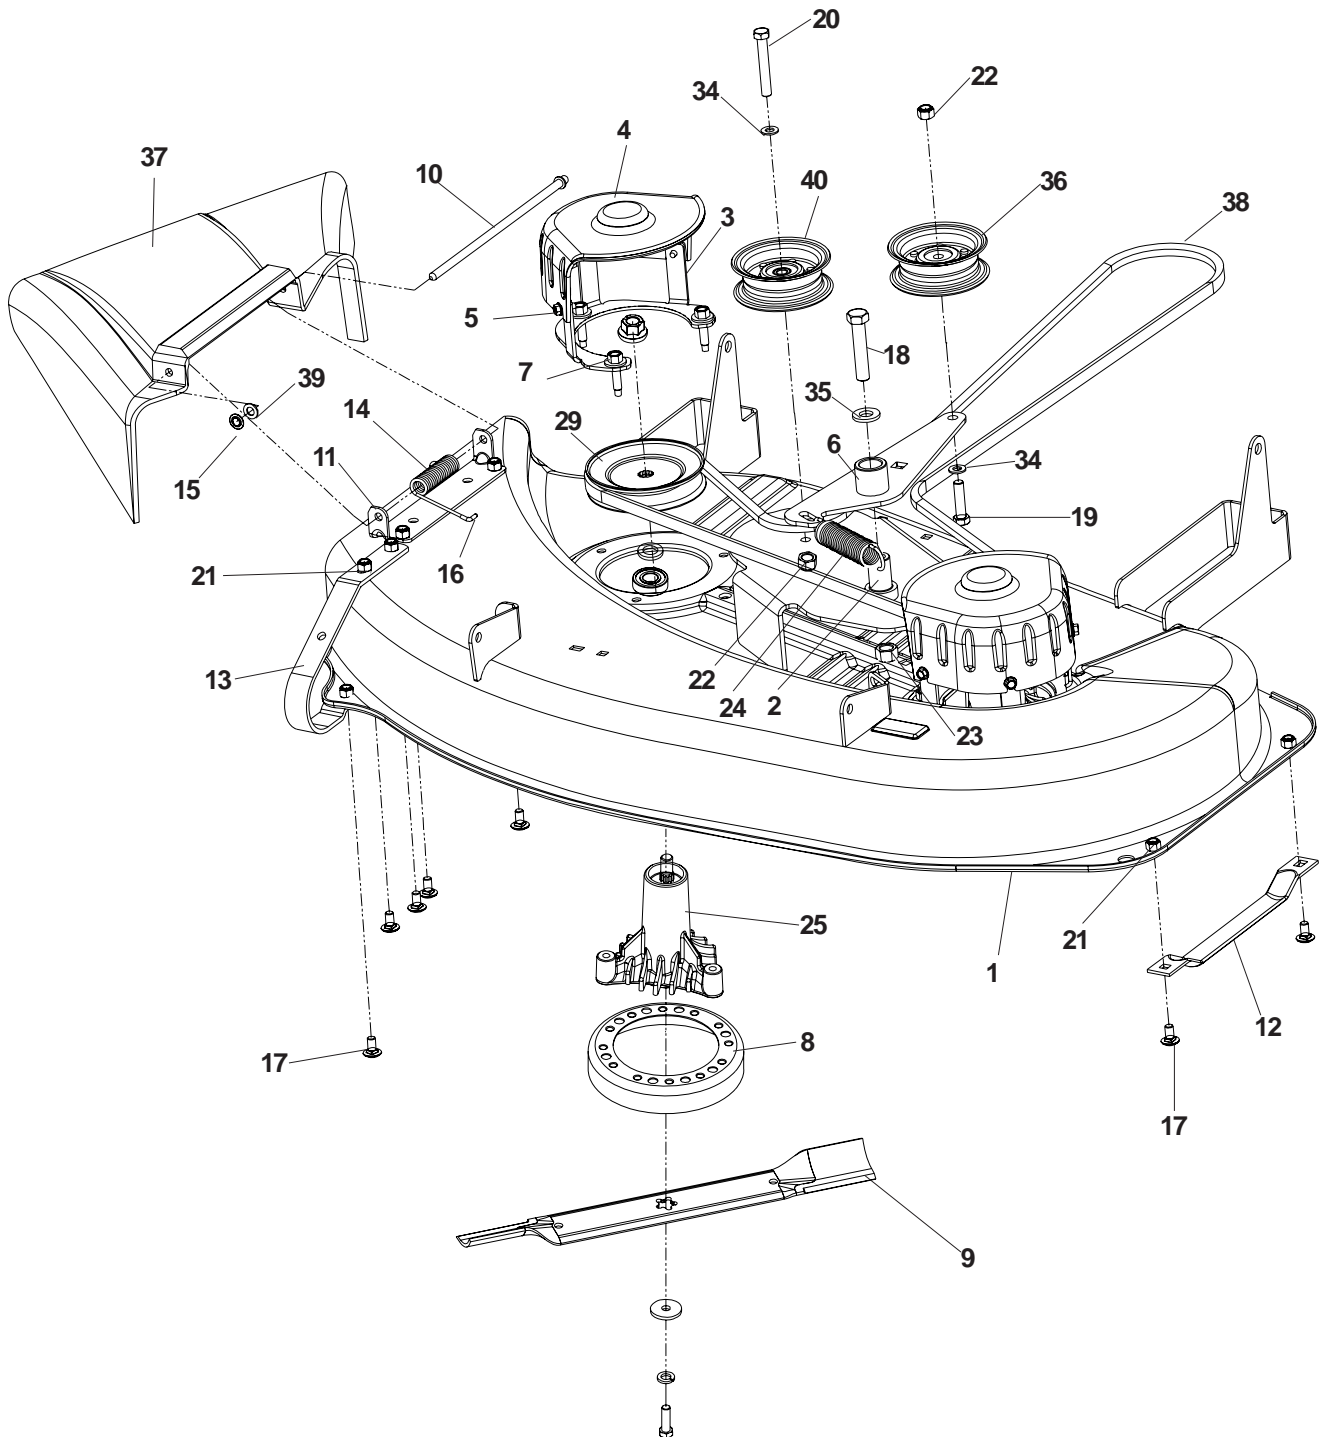

38" DECK ASSEMBLY

38" DECK ASSEMBLY

ITEM	PART NO.	QTY.	DESCRIPTION
1	539110527	1	DECK W/DECAL, 38"
2	539101231	1	IDLER SPINDLE
3	539110076	2	SPINDLE COVER ANCHOR
4	539110075	2	SPINDLE COVER
5	539990362	6	SCREW, 1/4C X 5/8, SELF TAPPING
6	539110217	1	DECK IDLER ARM
7	539107630	6	SCREW, WASHER HEAD
8	539107518	2	STRIPPER, ROUND, UNIVERSAL
9	539110324	2	BLADE, 38", MULCHING
10	539110327	1	ROD, HINGE
11	539110473	1	BRACKET, MOWER DEFLECTOR
12	539110313	1	RUNNER, LEFT
13	539110314	1	RUNNER, RIGHT
14	539110328	1	SPRING, TORSION, DEFLECTOR
15	539107626	1	PUSHNUT
16	539107627	1	CAP-SLEEVE
17	539990799	7	RHSNB 5/16-18 X 5/8, GR5
18	539101332	1	HCS 1/2-13 X 2 3/4, GR5
19	539990655	1	HCS 3/8-16 X 1 1/2, GR5
20	539990637	1	HCS 3/8-16 X 2 1/2, GR5
21	539990717	7	NUT, 5/16C, NYLOC
22	539976979	2	NUT, 3/8C, NYLOC
23	539101331	1	NUT, 1/2C, NYLOC
24	539101977	1	TRACTION SPRING
25	539110158	2	HOUSING, MANDREL, ASSY.
29	539110315	2	PULLEY, MANDREL
34	539990122	2	WASHER, 3/8, SAE
35	539990250	1	WASHER, 1/2, SAE
36	539110316	1	PULLEY, DECK IDLER
37	539110326	1	SHIELD DEFLECTOR
38	539110413	1	BELT, 38" DECK
39	539110331	1	WASHER, 11/32 X 5/8 X 16GA
40	539110080	1	PULLEY, IDLER
	539110081	1	BEARING INSERT (NOT SHOWN)