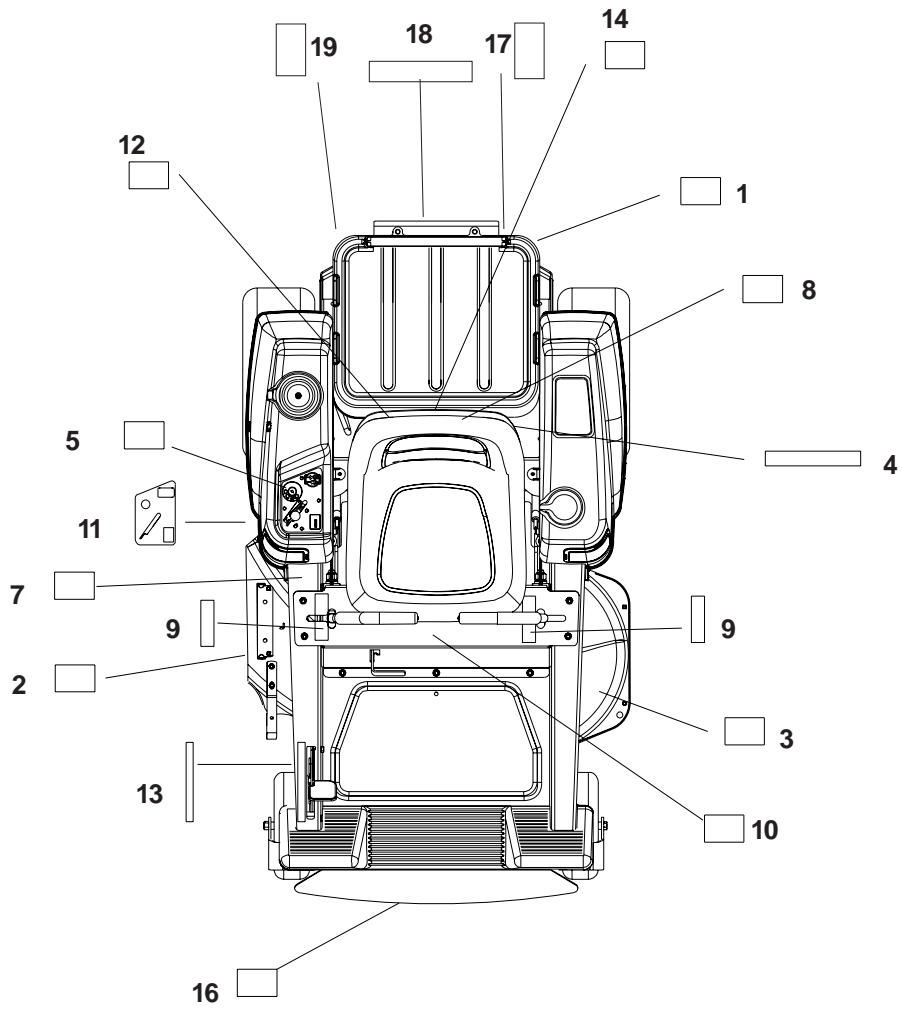

DECALS

DECALS

ITEM	PART NO.	QTY.	DESCRIPTION
1	539101881	1	DECAL, PROP 65
2	539913010	1	DECAL, WARNING
3	539105744	1	DECAL, EURO DANGER BELT
4	539105745	1	DECAL, EURO BATTERY WARNING
5	539108179	1	DECAL, START
6	539108385	1	DECAL, DO NOT TOW
7	539108386	1	DECAL, EXITING MOWER
8	539109897	1	DECAL, SERVICE
9	539109898	2	DECAL, MOTION CONTROL
10	539109908	1	DECAL, SAFETY WARNING
11	539110077	1	DECAL, IGNITION CONSOLE
12	539110332	1	DECAL, BELT
13	539110476	1	DECAL, CUTTING HEIGHT
14	539110522	1	DECAL, CUSTOMER RESPONSIBILITY
15	539111123	1	DECAL, MODEL Z38, RIGHT
	539111124	1	DECAL, MODEL Z38, LEFT
	539111126	1	DECAL, MODEL Z42, LEFT
	539111125	1	DECAL, MODEL Z42, RIGHT
16	539111047	1	DECAL, HUSQVARNA 12"
17	539109927	1	DECAL, UTILITY BOX WARNING
18	539109928	1	DECAL, UTILITY BOX PAYLOAD
19	539109929	1	DECAL, PAYLOAD/GASOLINE