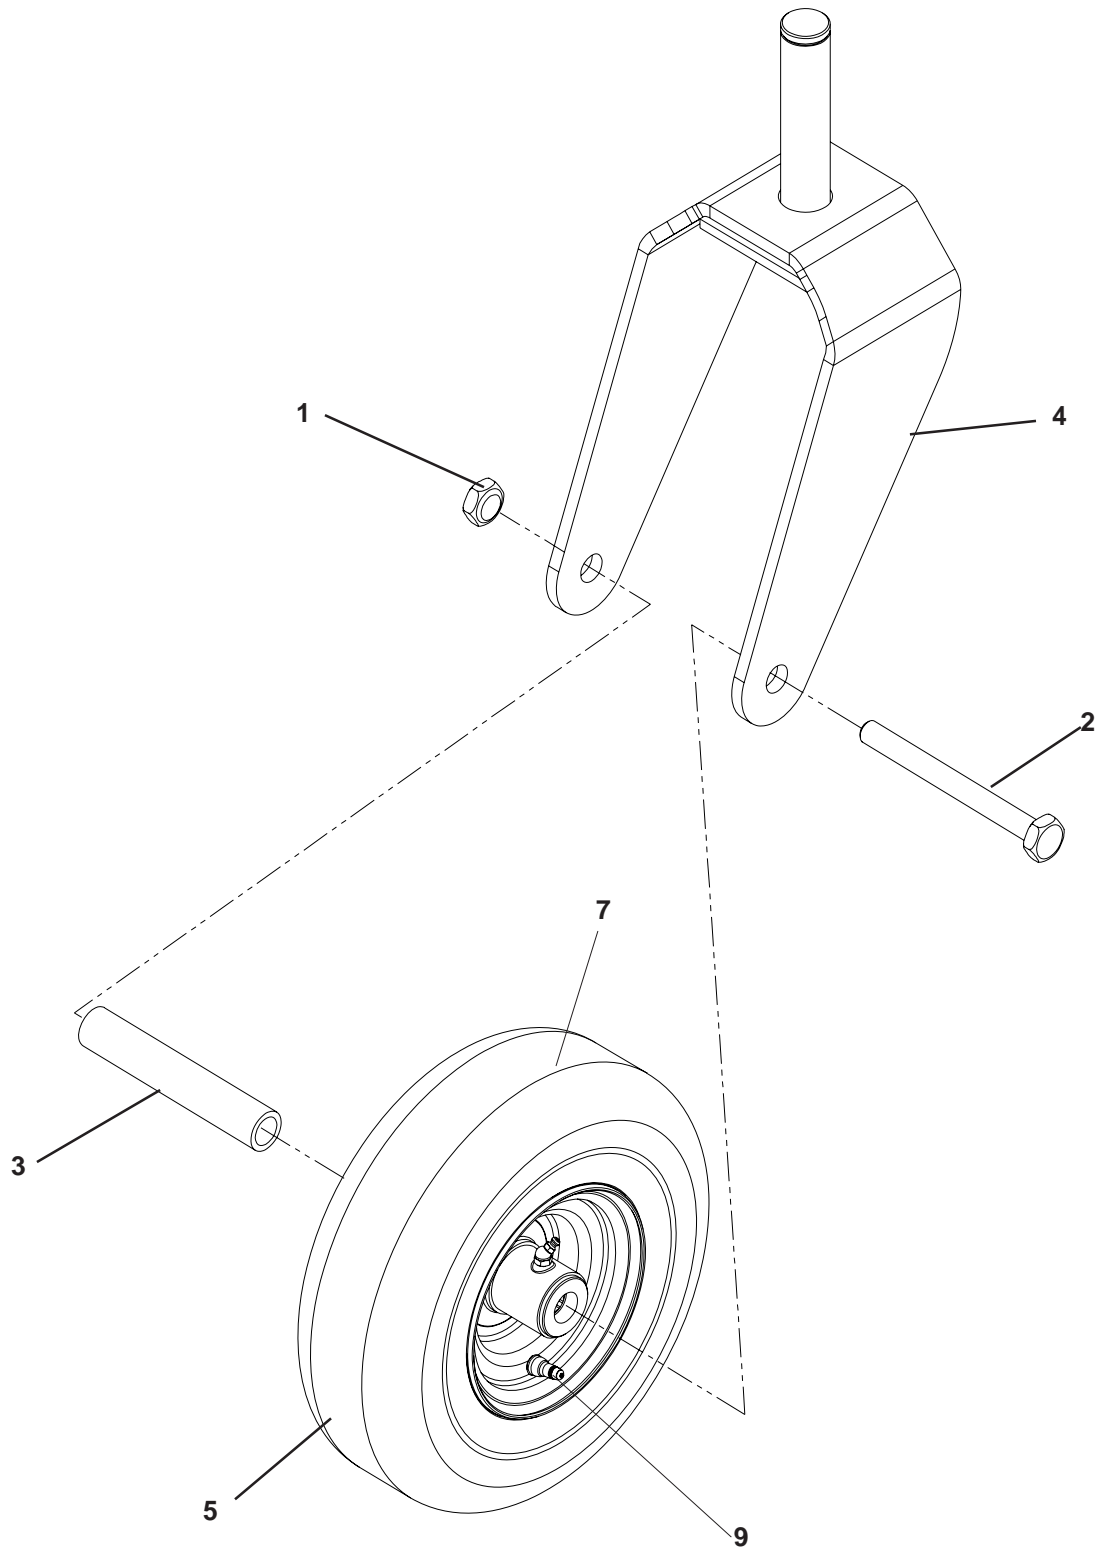

CASTER ASSEMBLY

CASTER ASSEMBLY

ITEM	PART NO.	QTY.	DESCRIPTION
1	539101331	1	NUT, 1/2-13, HEX NYLOC RING
2	539101907	1	HCS 1/2-13 X 5 1/2
3	539105543	1	SPACER
4	539107494	1	CASTER
5	539110333	1	TIRE, COMPLETE
7	539106995	1	TIRE
9	539912234	1	VALVE STEM