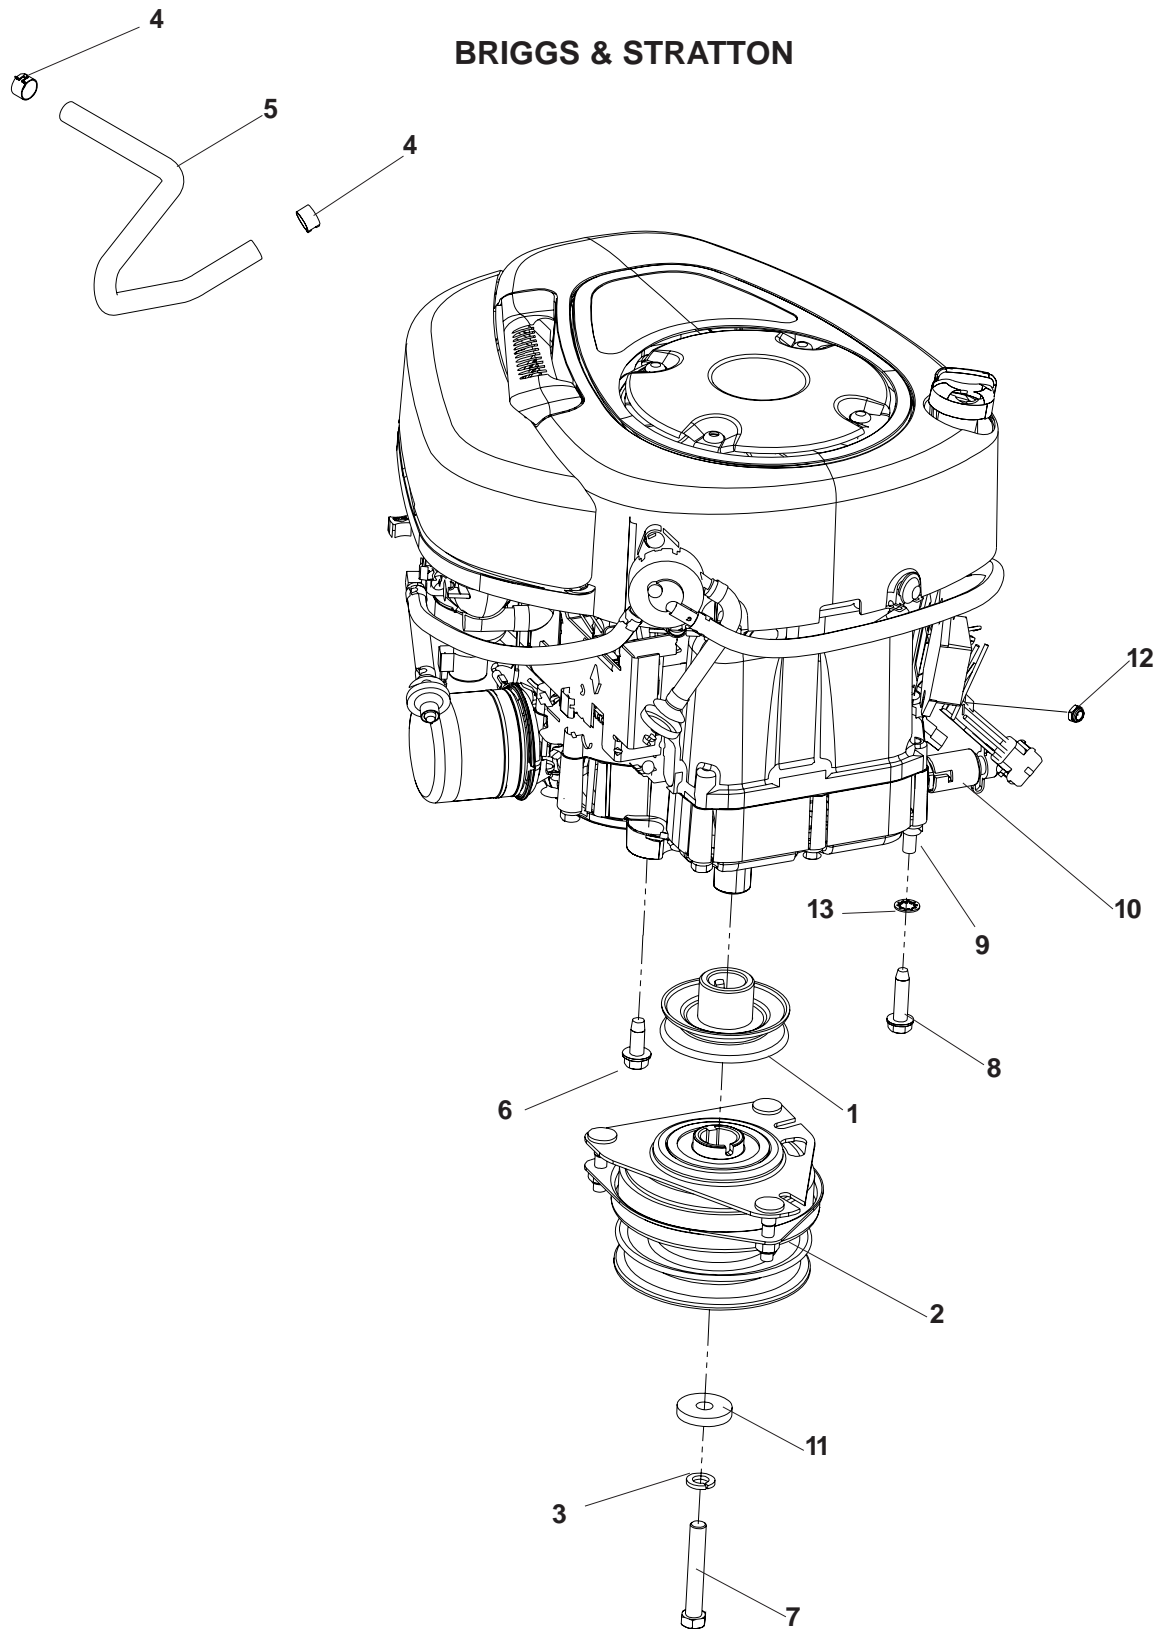

ENGINE ASSEMBLY (15 & 17.5 HP)

BRIGGS & STRATTON

ENGINE ASSEMBLY (15 & 17.5 HP)

BRIGGS & STRATTON

ITEM	PART NO.	QTY.	DESCRIPTION
1	539110423	1	PULLEY, ENGINE, BRIGGS
2	539110417	1	CLUTCH
3	539990247	1	LOCKWASHER, 7/16
4	539912222	2	CLAMP, HOSE
5	539110425	1	FUEL LINE, 5"
6	539107476	3	BOLT, 3/8-16 X 1, THREAD FORMING
7	539923388	1	HCS, 7/16-20 X 3
8	539110025	1	BOLT, 3/8-16 X 1 1/2, THREAD FORMING
9	539990546	1	NUT, 3/8C, CENTER LOCK
10	539110093	1	PLUG, EZ OIL DRAIN
11	539110064	1	CLUTCH WASHER
12	539108120	1	NUT, 1/4C, THIN NYLOC
13	539108266	1	WASHER, 3/8, INTERNAL TOOTH