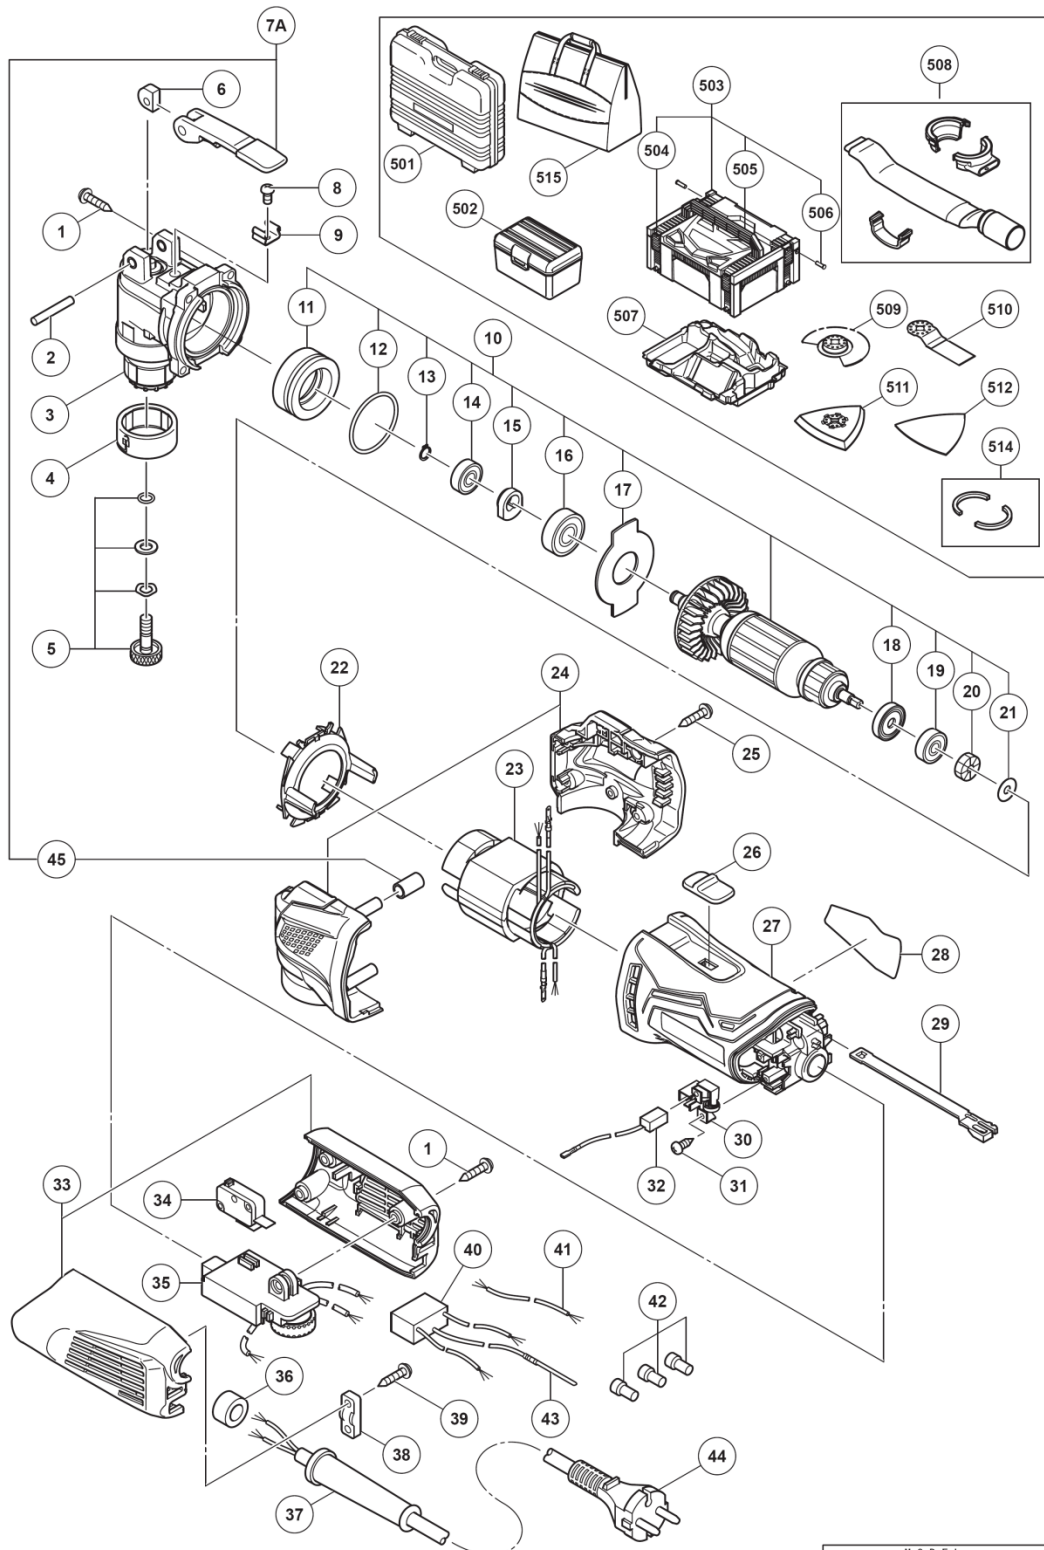

## ELECTRIC TOOL PARTS LIST

■ MULTI TOOL  
Model CV 350V

2017 • 06 • 15  
(E1a)

MODEL  
CV350V