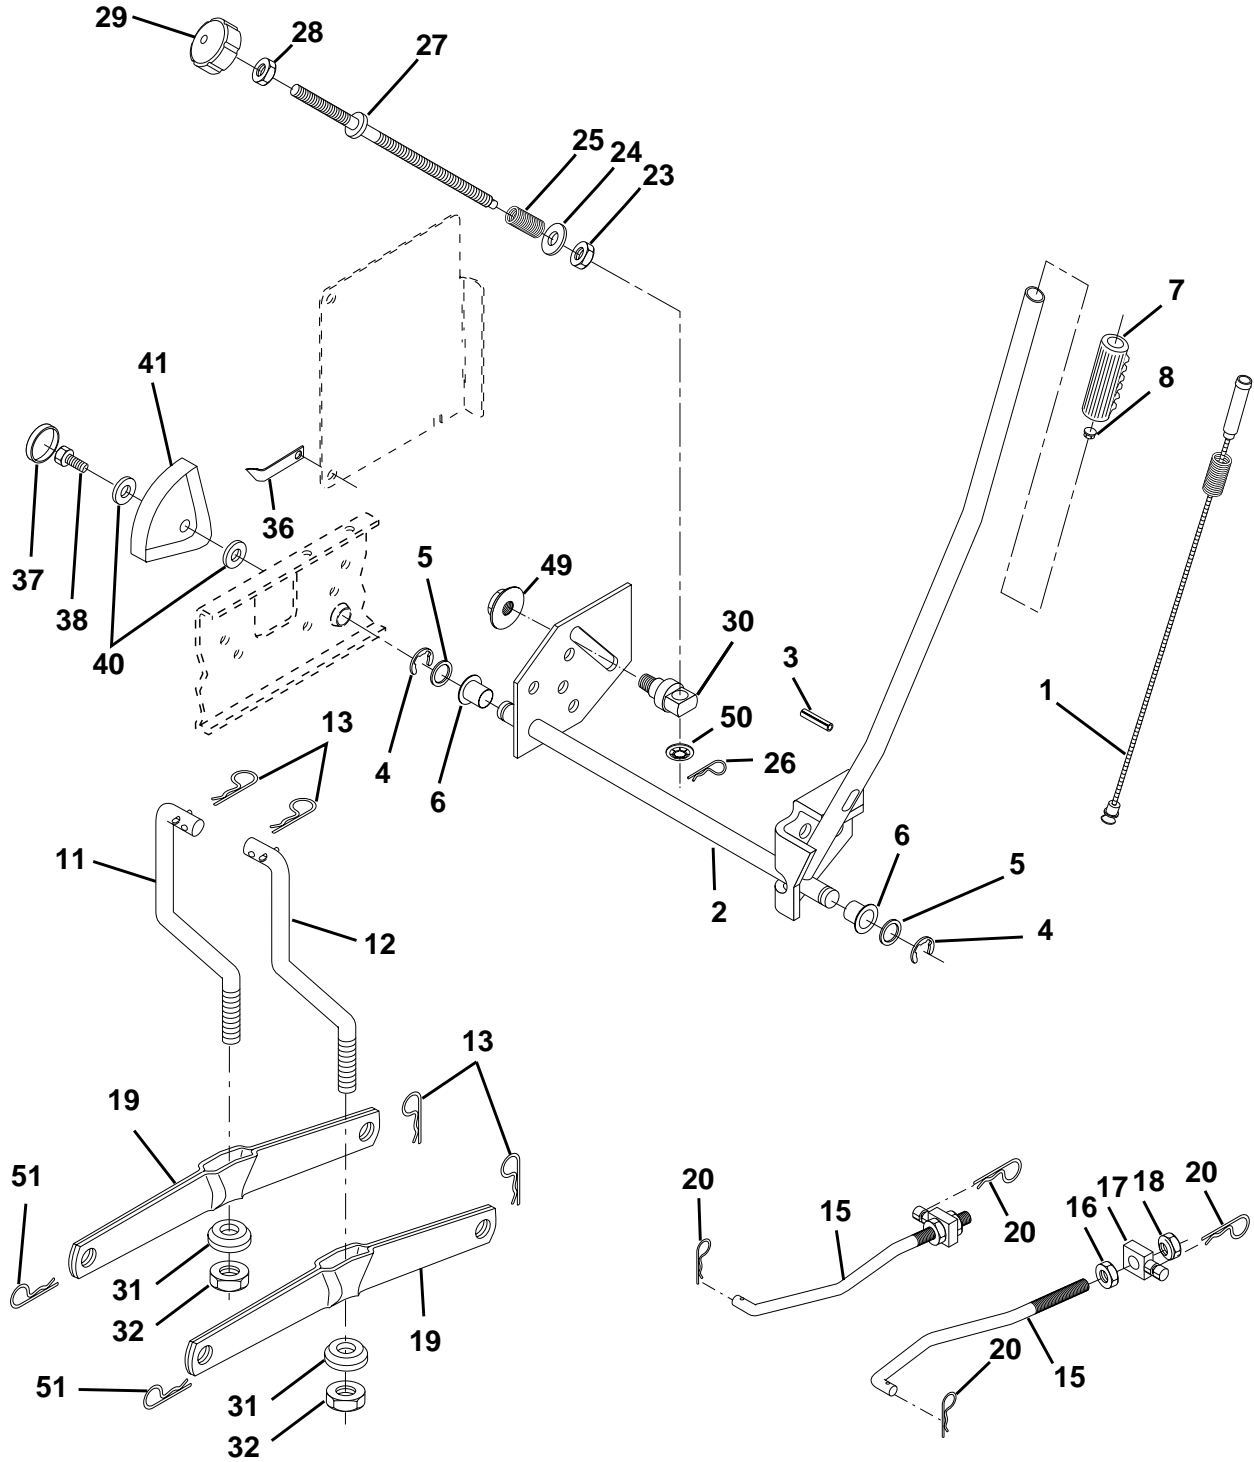

WHEELS & TIRES

KEY NO.	PART NO.	DESCRIPTION
1	532059192	Cap Value Tire
2	532065139	Stem Value
3	532106222	Tire F Ts 15 X 6 0 - 6 Service
4	532059904	Tube Inner Front #35060
5	532138336	Rim Asm 6" front White Service
6	532124957	Fitting Grease
7	532124959	Bearing Flange
8	532138337	Rim Asm 8" rear White Service
9	532124635	Tire R Ts 18 x 8.5-8 Service
10	532124926	Tube Rear 9 5 X 8 Service
11	532104757	Cap Axle Blk 1 50 X 1 00
--	532144334	Sealant, Tire (10 oz. tube)

NOTE: All component dimensions given in U.S. inches
1 inch = 25.4 mm

REPAIR PARTS

TRACTOR- -MODEL NO. CT130 (HECT130B) PRODUCT NO. 954 17 00-17
ENGINE

REPAIR PARTS

TRACTOR- -MODEL NO. CT130 (HECT130B) PRODUCT NO. 954 17 00-17
ENGINE

KEY NO.	PART NO.	DESCRIPTION
1	532141359	Control Throt /Ch Lh
2	817720410	Screw Hex Thd Cut 1/4-20x5/8 T
3	-----	Engine Briggs Model 28R707 (Order Parts from Engine Manufacturer)
4	532137348	Muffler Exhaust B&S Lt
13	532165291	Gasket 1 313 Id Tin Plated
14	813280324	Nipple Pipe 3/8 Npt X 3"
15	813200300	Elbow Std 90 Degree 3/8-18 Npt
16	811050600	Washer Lock Ext Tooth 3/8
23	532169837	Shield Browning/Debris Guard
29	532137180	Arrestor Spark
31	532161911	Tank Fuel 2.00 Fr
32	532140527	Cap Asm Fule Top Vent N/Lany
33	532123487	Clamp Hose Blk
37	532137040	Line Fuel 20"
38	-----	Plug Oil Drain (Order From Engine Manufacturer)
44	817490412	Screw Hexwsh Thdrol 1/4-20 x 3/4
45	817060612	Screw 3/8-16 x 3/4
46	819091416	Washer 9/32 X 7/8 X 16ga
62	810040500	Washer Lock Hvy Hlcl Spr 5/16
66	532127951	Stop Throttle 3000 Rpm
72	871070510	Screw Hexhd Cap 5/16-18 x 5/8
78	817060620	Screw 3/8-16x1-1/4
81	532128861	Nut Flange 1/4-20 Starter Nut

NOTE: All component dimensions given in U.S. inches
1 inch = 25.4 mm

REPAIR PARTS

TRACTOR- -MODEL NO. CT130 (HECT130B) PRODUCT NO. 954 17 00-17
MOWER LIFT

REPAIR PARTS

TRACTOR- -MODEL NO. CT130 (HECT130B) PRODUCT NO. 954 17 00-17
MOWER LIFT