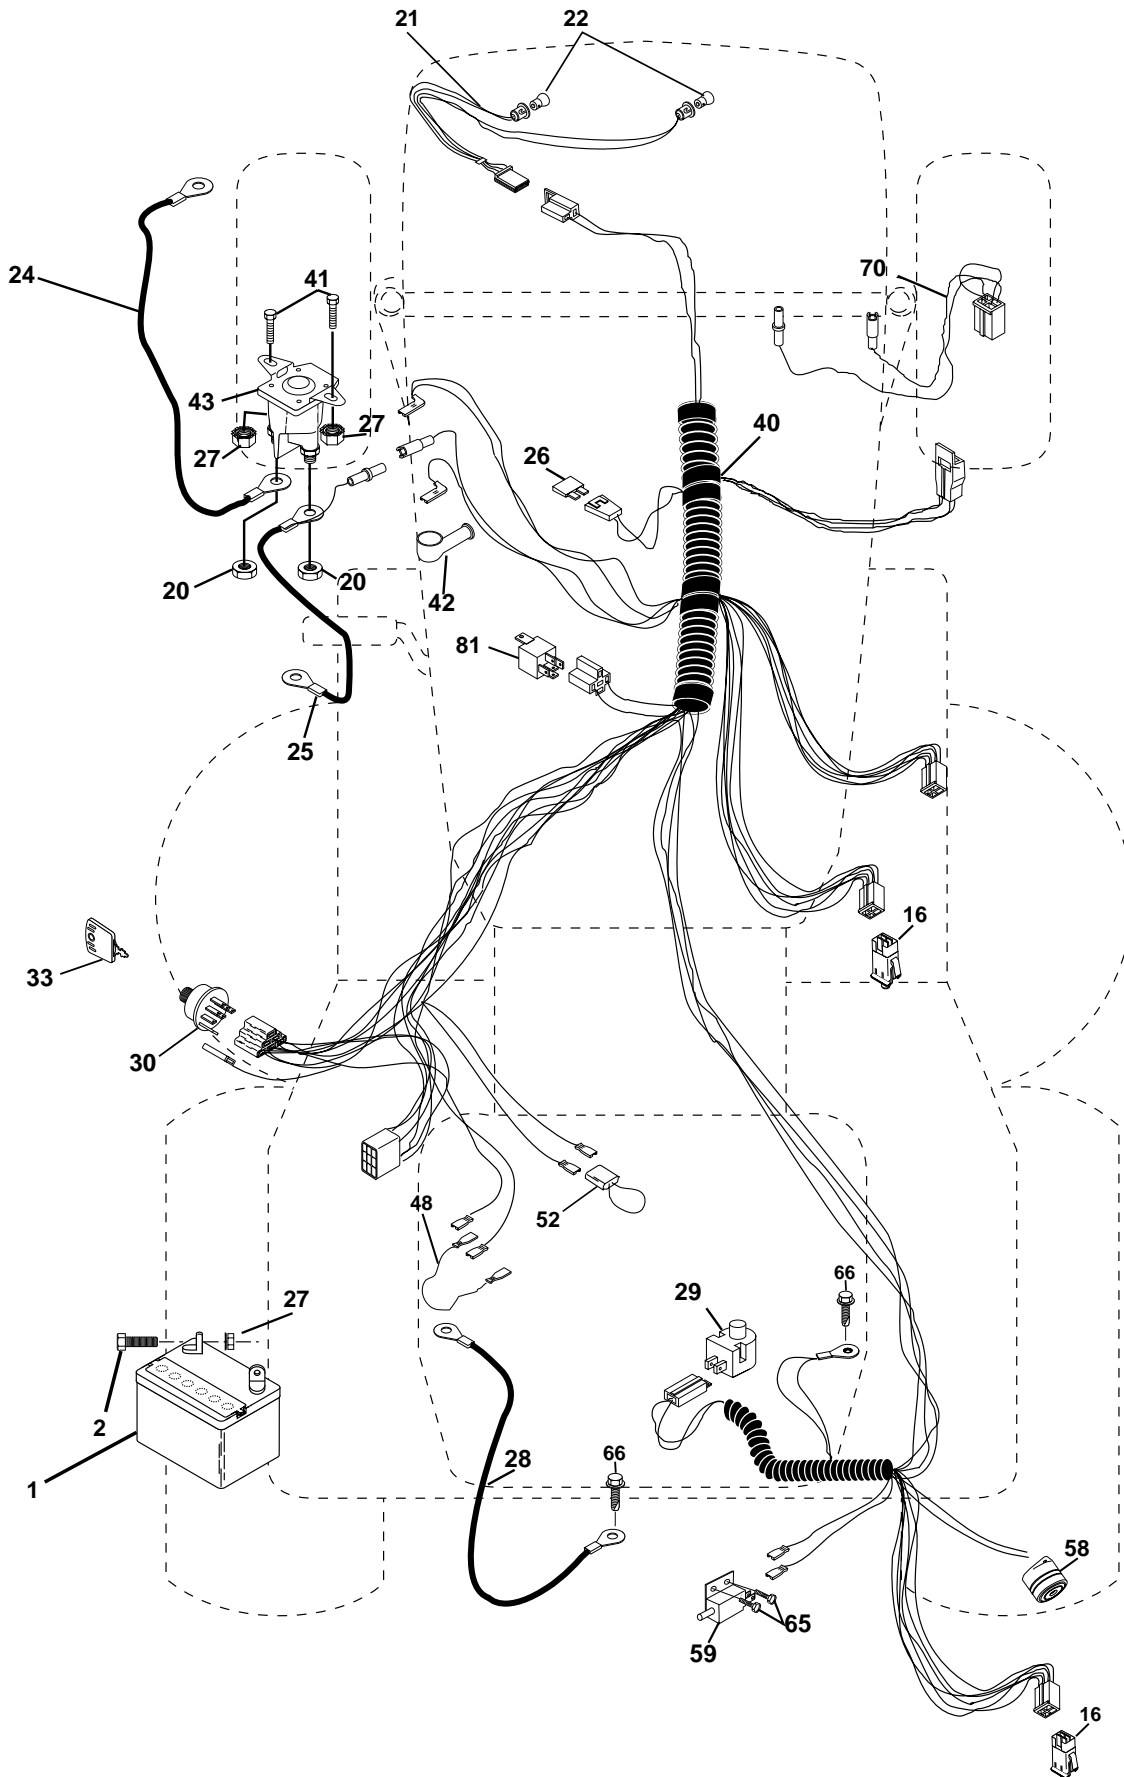

TRACTOR- -MODEL NO. CT130 (HECT130B) PRODUCT NO. 954 17 00-17
ELECTRICAL

REPAIR PARTS

TRACTOR- -MODEL NO. CT130 (HECT130B) PRODUCT NO. 954 17 00-17
ELECTRICAL

KEY NO.	PART NO.	DESCRIPTION
1	532144925	Battery 12 Volt 25 AMP Wet
2	874760412	Bolt Hex Hd 1/4-20 Unc X 3/4
16	532153664	Switch Interlock Push-In
20	873350400	Nut Jam Hex 1/4-20 Unc
21	532166181	Harness Asm Light W/4152J
22	532004152	Bulb Light #1156
24	532124780	Cable Starter 6Ga 11" Red
25	532165987	Cable Battery Crd 56" Red
26	532166180	Fuse 15 Amp
27	873510400	Nut Keps Hex 1/4-20 Unc
28	532127725	Cable Ground 6Ga 18" Black
29	532160784	Switch Plunger Normal Op Olive
30	532163968	Switch Ignition
33	532140401	Key Ign Molded
40	532170164	Harness Ign Crd Noram
41	871110408	Bolt Flk Fin Hex 1/4-20 Unc X 1/2
42	532131563	Cover Terminal Red
43	532145673	Solenoid
48	532140844	Adapter Ammeter Rectangular
52	532141940	Protection Wire Loop
58	532169419	Buzzer Crd
59	532166299	Switch FBI CRD
65	817211008	Screw Slftp #10-16 x 1/2 Ty-Ab
66	817490608	Screw Thdrol 3/8-16 x 1/2 Ty-Tt
70	532170244	Harness Engine B&S
81	532109748	Relay Asm

NOTE: All component dimensions given in U.S. inches.
1 inch = 25.4 mm

REPAIR PARTS

TRACTOR- -MODEL NO. CT130 (HECT130B) PRODUCT NO. 954 17 00-17

DECALS

KEY NO.	PART NO.	DESCRIPTION
1	532145498	Decal Read Owner's Manual Sym
2	532170848	Decal Hp Engine
3	532167090	Decal Hood Rh
5	532170564	Decal Wheel Logo
4	532167091	Decal Hood Lh
6	532126187	Decal 100 DBA
7	532159713	Decal Panel Side
8	532145437	Decal Europe Stand Ce
9	532150617	Decal Fender Logo
10	532145005	Decal Bat Dan/Poi P/L Sym Wpn
11	532145494	Decal Mower Cut Finger Symbol