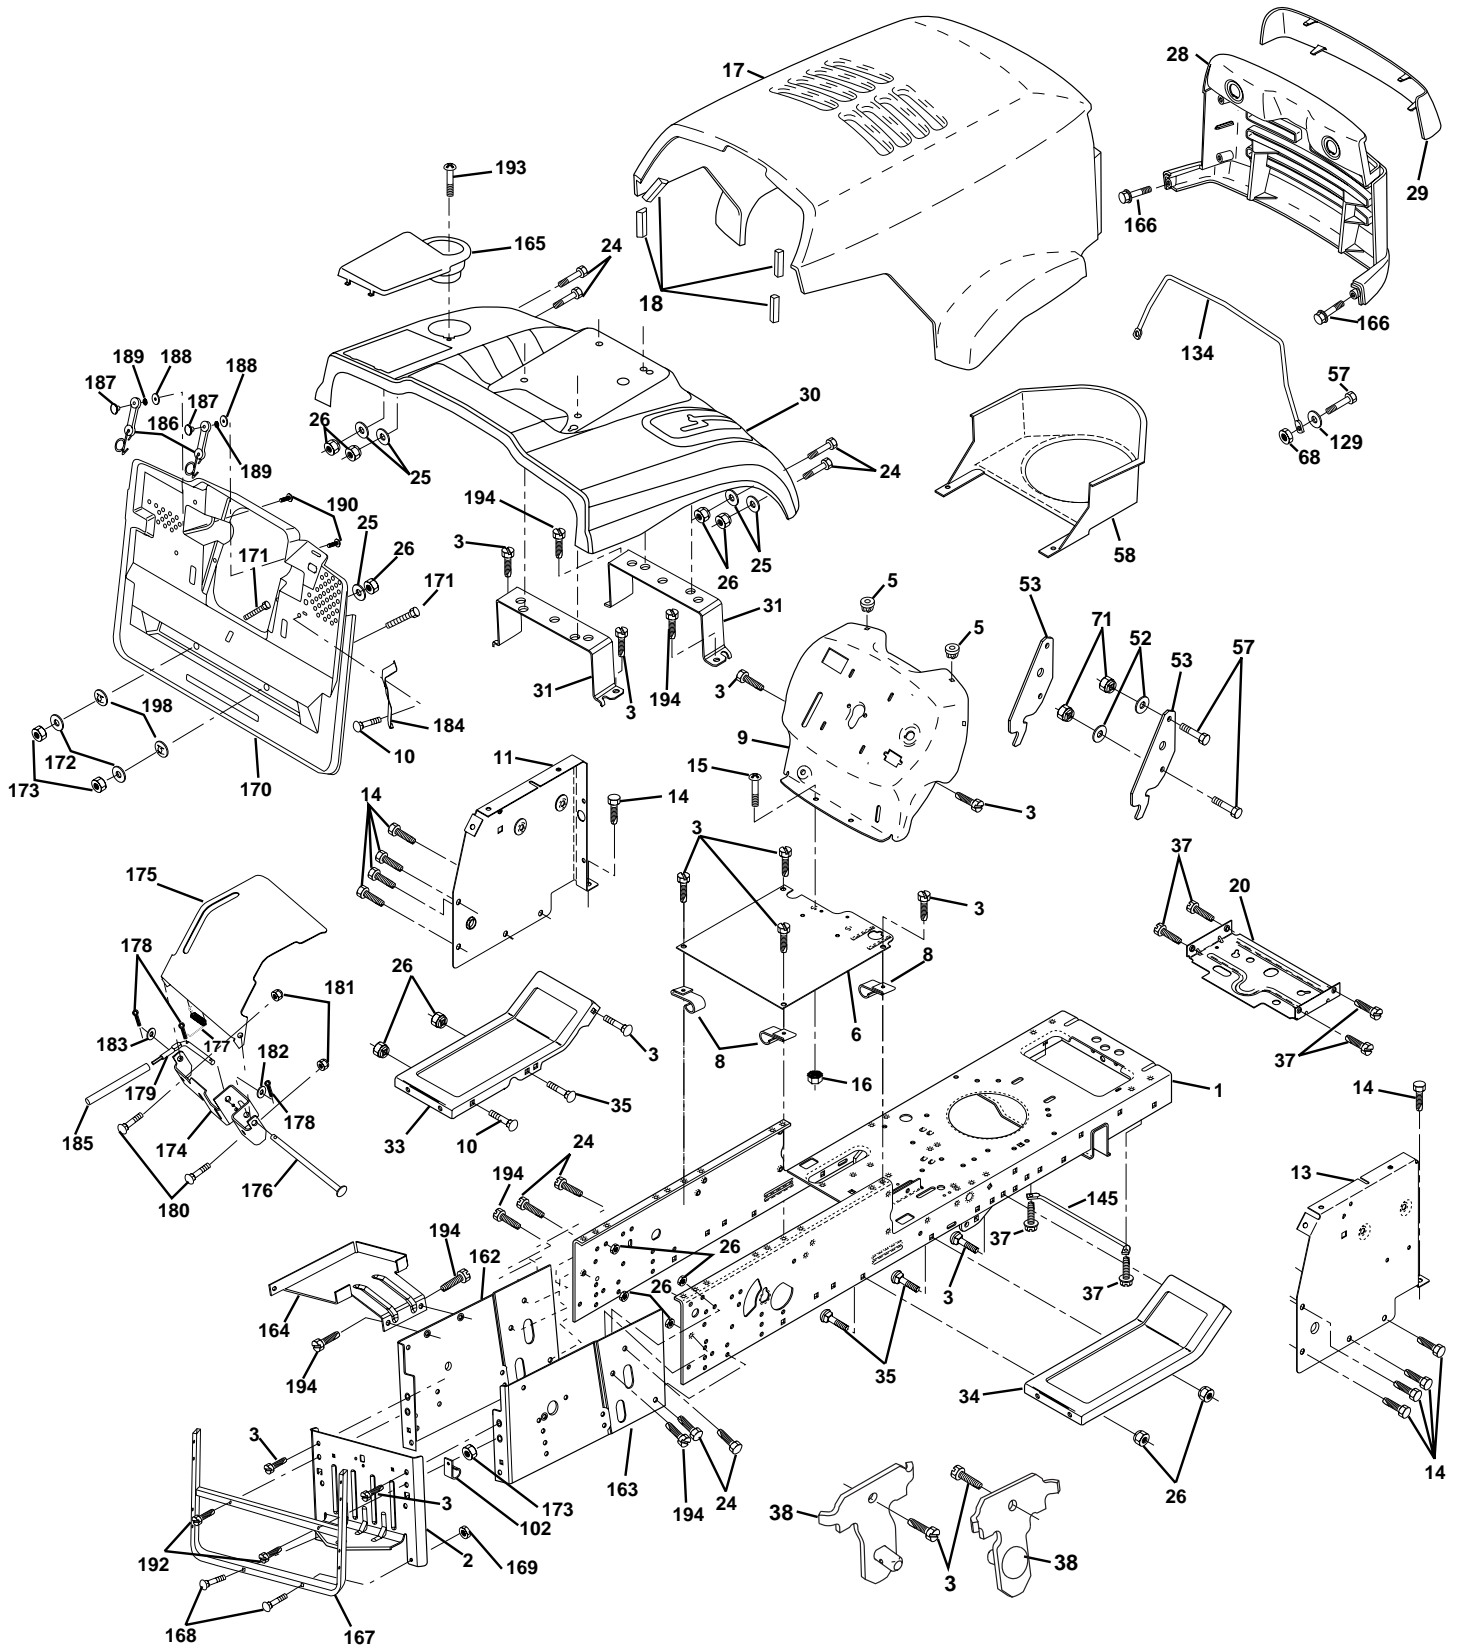

TRACTOR- -MODEL NO. CT130 (HECT130B) PRODUCT NO. 954 17 00-17
ELECTRICAL

REPAIR PARTS

TRACTOR- -MODEL NO. CT130 (HECT130B) PRODUCT NO. 954 17 00-17
ELECTRICAL

KEY NO.	PART NO.	DESCRIPTION
1	532144925	Battery 12 Volt 25 AMP Wet
2	874760412	Bolt Hex Hd 1/4-20 Unc X 3/4
16	532153664	Switch Interlock Push-In
20	873350400	Nut Jam Hex 1/4-20 Unc
21	532166181	Harness Asm Light W/4152J
22	532004152	Bulb Light #1156
24	532124780	Cable Starter 6Ga 11" Red
25	532165987	Cable Battery Crd 56" Red
26	532166180	Fuse 15 Amp
27	873510400	Nut Keps Hex 1/4-20 Unc
28	532127725	Cable Ground 6Ga 18" Black
29	532160784	Switch Plunger Normal Op Olive
30	532163968	Switch Ignition
33	532140401	Key Ign Molded
40	532170164	Harness Ign Crd Noram
41	871110408	Bolt Flk Fin Hex 1/4-20 Unc X 1/2
42	532131563	Cover Terminal Red
43	532145673	Solenoid
48	532140844	Adapter Ammeter Rectangular
52	532141940	Protection Wire Loop
58	532169419	Buzzer Crd
59	532166299	Switch FBI CRD
65	817211008	Screw Slftp #10-16 x 1/2 Ty-Ab
66	817490608	Screw Thdrol 3/8-16 x 1/2 Ty-Tt
70	532170244	Harness Engine B&S
81	532109748	Relay Asm

NOTE: All component dimensions given in U.S. inches.
1 inch = 25.4 mm.

REPAIR PARTS

TRACTOR- -MODEL NO. CT130 (HECT130B) PRODUCT NO. 954 17 00-17
CHASSIS AND ENCLOSURES

REPAIR PARTS

TRACTOR- -MODEL NO. CT130 (HECT130B) PRODUCT NO. 954 17 00-17
CHASSIS AND ENCLOSURES

NOTE: All component dimensions given in U.S. inches.
1 inch = 25.4 mm.

REPAIR PARTS

TRACTOR- -MODEL NO. CT130 (HECT130B) PRODUCT NO. 954 17 00-17
SEAT ASSEMBLY

KEY NO.	PART NO.	DESCRIPTION
1	532140839	Seat
2	532140551	Bracket Pnt Pivot Seat (blk)
5	532145006	Clip Push In Hinged
7	532124181	Spring Seat Cprsn 2 250 Blk Zi
8	817060616	Screw 3/8-16 X 1-1/2
9	819131614	Washer 13/32 X 1 X 14 Ga
10	532155925	Pan Pnt Seat (blk)
11	532166369	Knob Seat Adj. Wingnut
12	532121246	Bracket Pnt Mounting Switch
13	532121248	Bushing Snap Blk Nyl 50 Id