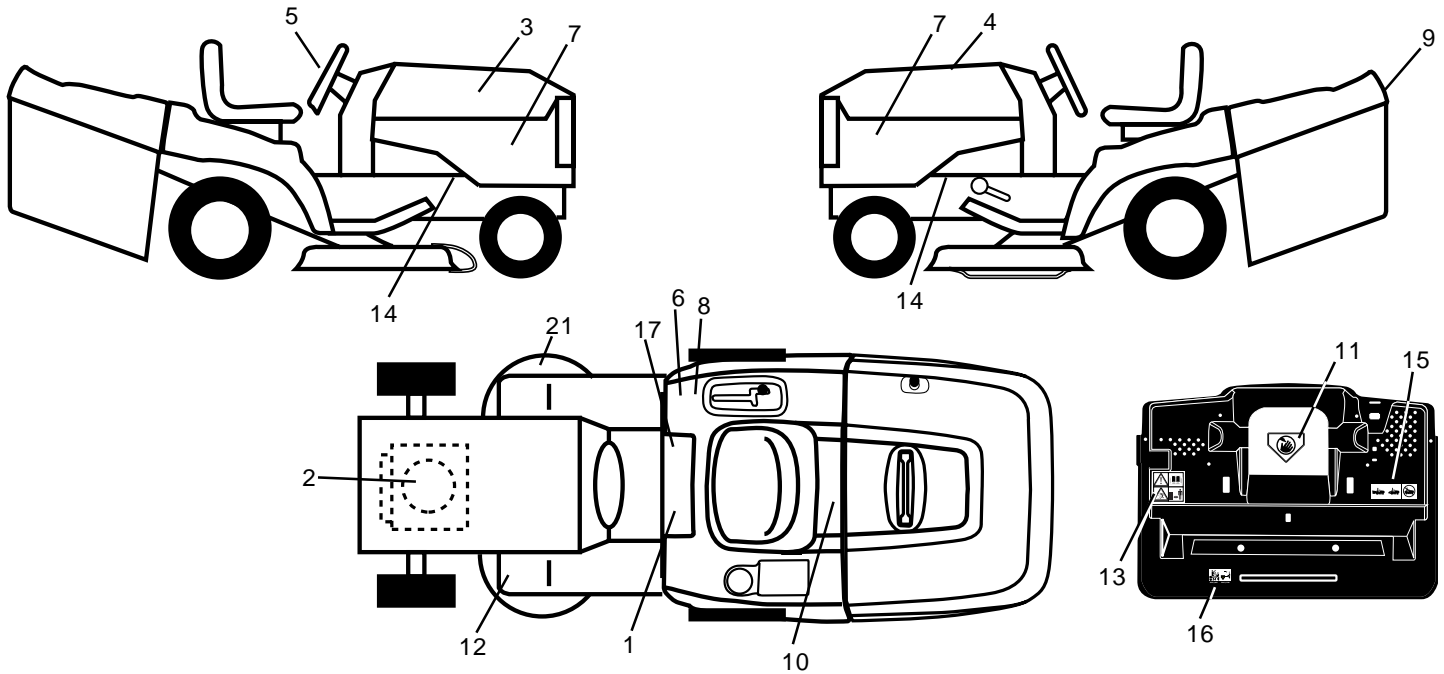

NOTE: All component dimensions given in U.S. inches.
1 inch = 25.4 mm.

REPAIR PARTS

TRACTOR- -MODEL NO. CT130 (HECT130B) PRODUCT NO. 954 17 00-17
SEAT ASSEMBLY

KEY NO.	PART NO.	DESCRIPTION
1	532140839	Seat
2	532140551	Bracket Pnt Pivot Seat (blk)
5	532145006	Clip Push In Hinged
7	532124181	Spring Seat Cprsn 2 250 Blk Zi
8	817060616	Screw 3/8-16 X 1-1/2
9	819131614	Washer 13/32 X 1 X 14 Ga
10	532155925	Pan Pnt Seat (blk)
11	532166369	Knob Seat Adj. Wingnut
12	532121246	Bracket Pnt Mounting Switch
13	532121248	Bushing Snap Blk Nyl 50 Id

NOTE: All component dimensions given in U.S. inches.
1 inch = 25.4 mm

REPAIR PARTS

TRACTOR- -MODEL NO. CT130 (HECT130B) PRODUCT NO. 954 17 00-17

DECALS

KEY NO.	PART NO.	DESCRIPTION
1	532145498	Decal Read Owner's Manual Sym
2	532170848	Decal Hp Engine
3	532167090	Decal Hood Rh
5	532170564	Decal Wheel Logo
4	532167091	Decal Hood Lh
6	532126187	Decal 100 DBA
7	532159713	Decal Panel Side
8	532145437	Decal Europe Stand Ce
9	532150617	Decal Fender Logo
10	532145005	Decal Bat Dan/Poi P/L Sym Wpn
11	532145494	Decal Mower Cut Finger Symbol