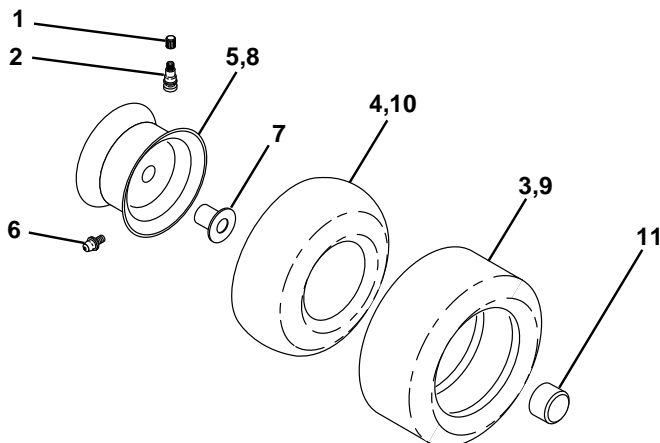

KEY NO.	PART NO.	DESCRIPTION
14	872050412	Bolt Rdhd Sht Nk 1/4-20x1-1/2
15	532134300	Spacer Split
16	532121250	Spring Cprsn Plate SW 1.310 Ga
17	532123976	Nut Lock 1/4 Lge Flg Gr 5 Zinc
21	532153236	Bolt Shoulder 5/16-18 Unc-2A
22	873800500	Nut Hex Lock w/Ins 5/16-18
24	819171612	Washer 17/32 X 1 X 12 Ga.
25	532127018	Bolt Shoulder 5/16-18 X 62

NOTE: All component dimensions given in U.S. inches.
1 inch = 25.4 mm

REPAIR PARTS

TRACTOR- -MODEL NO. CT130 (HECT130B) PRODUCT NO. 954 17 00-17

DECALS

KEY NO.	PART NO.	DESCRIPTION
1	532145498	Decal Read Owner's Manual Sym
2	532170848	Decal Hp Engine
3	532167090	Decal Hood Rh
5	532170564	Decal Wheel Logo
4	532167091	Decal Hood Lh
6	532126187	Decal 100 DBA
7	532159713	Decal Panel Side
8	532145437	Decal Europe Stand Ce
9	532150617	Decal Fender Logo
10	532145005	Decal Bat Dan/Poi P/L Sym Wpn
11	532145494	Decal Mower Cut Finger Symbol

WHEELS & TIRES

KEY NO.	PART NO.	DESCRIPTION
1	532059192	Cap Value Tire
2	532065139	Stem Value
3	532106222	Tire F Ts 15 X 6 0 - 6 Service
4	532059904	Tube Inner Front #35060
5	532138336	Rim Asm 6" front White Service
6	532124957	Fitting Grease
7	532124959	Bearing Flange
8	532138337	Rim Asm 8" rear White Service
9	532124635	Tire R Ts 18 x 8.5-8 Service
10	532124926	Tube Rear 9 5 X 8 Service
11	532104757	Cap Axle Blk 1 50 X 1 00
--	532144334	Sealant, Tire (10 oz. tube)

NOTE: All component dimensions given in U.S. inches
1 inch = 25.4 mm

REPAIR PARTS

TRACTOR- -MODEL NO. CT130 (HECT130B) PRODUCT NO. 954 17 00-17
ENGINE

REPAIR PARTS

TRACTOR- -MODEL NO. CT130 (HECT130B) PRODUCT NO. 954 17 00-17
ENGINE