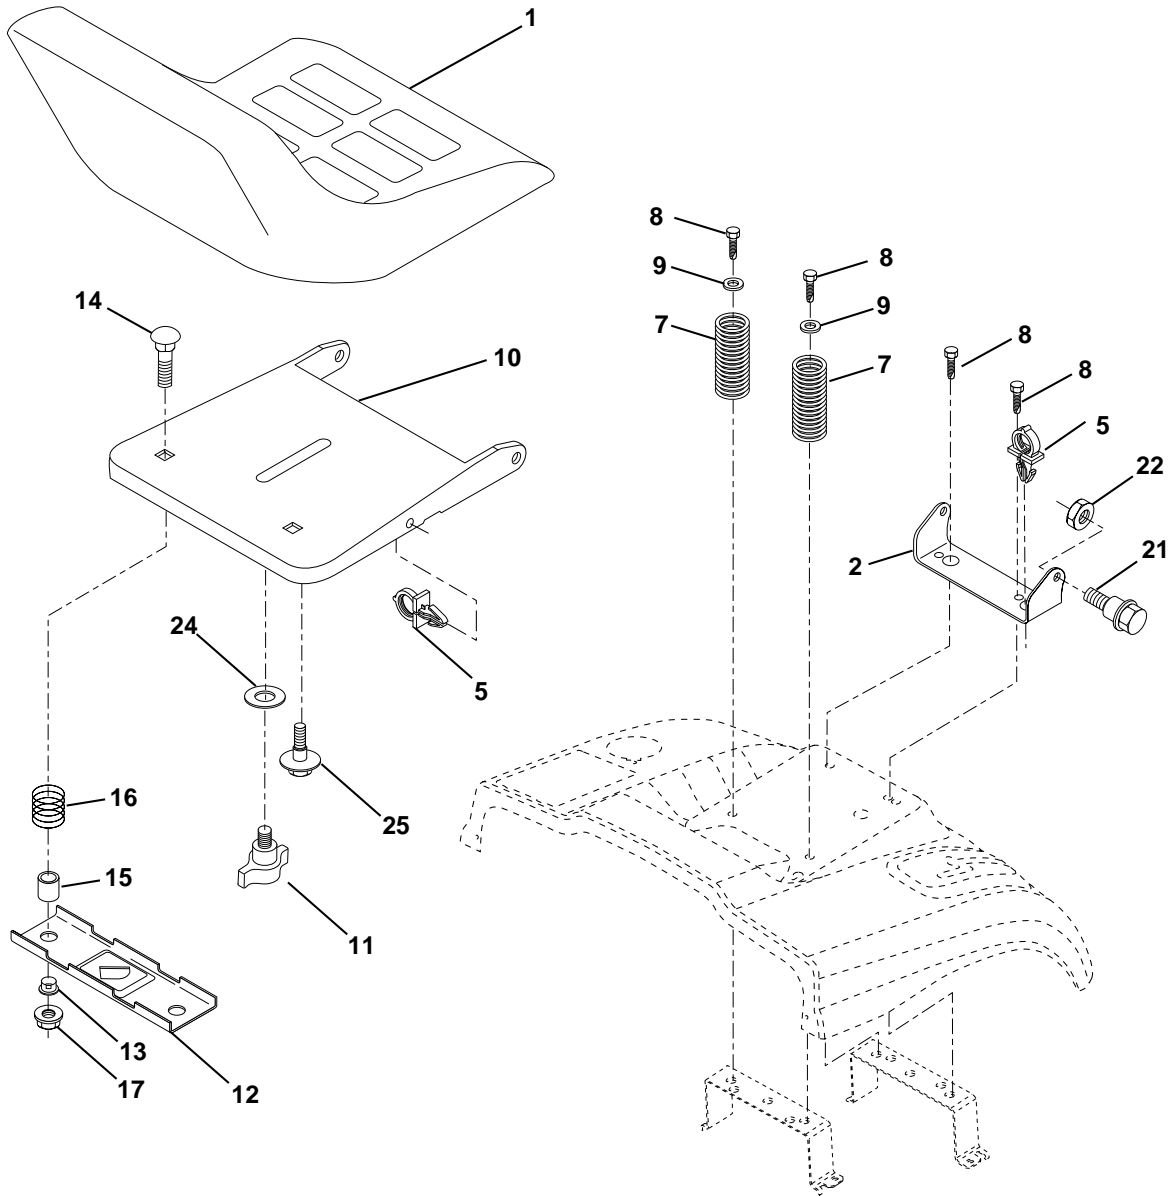

NOTE: All component dimensions given in U.S. inches
1 inch = 25.4 mm

REPAIR PARTS

TRACTOR- -MODEL NO. CT130 (HECT130B) PRODUCT NO. 954 17 00-17
STEERING ASSEMBLY

REPAIR PARTS

TRACTOR- -MODEL NO. CT130 (HECT130B) PRODUCT NO. 954 17 00-17
STEERING ASSEMBLY

NOTE: All component dimensions given in U.S. inches.
1 inch = 25.4 mm.

REPAIR PARTS

TRACTOR- -MODEL NO. CT130 (HECT130B) PRODUCT NO. 954 17 00-17
SEAT ASSEMBLY

KEY NO.	PART NO.	DESCRIPTION
1	532140839	Seat
2	532140551	Bracket Pnt Pivot Seat (blk)
5	532145006	Clip Push In Hinged
7	532124181	Spring Seat Cprsn 2 250 Blk Zi
8	817060616	Screw 3/8-16 X 1-1/2
9	819131614	Washer 13/32 X 1 X 14 Ga
10	532155925	Pan Pnt Seat (blk)
11	532166369	Knob Seat Adj. Wingnut
12	532121246	Bracket Pnt Mounting Switch
13	532121248	Bushing Snap Blk Nyl 50 Id