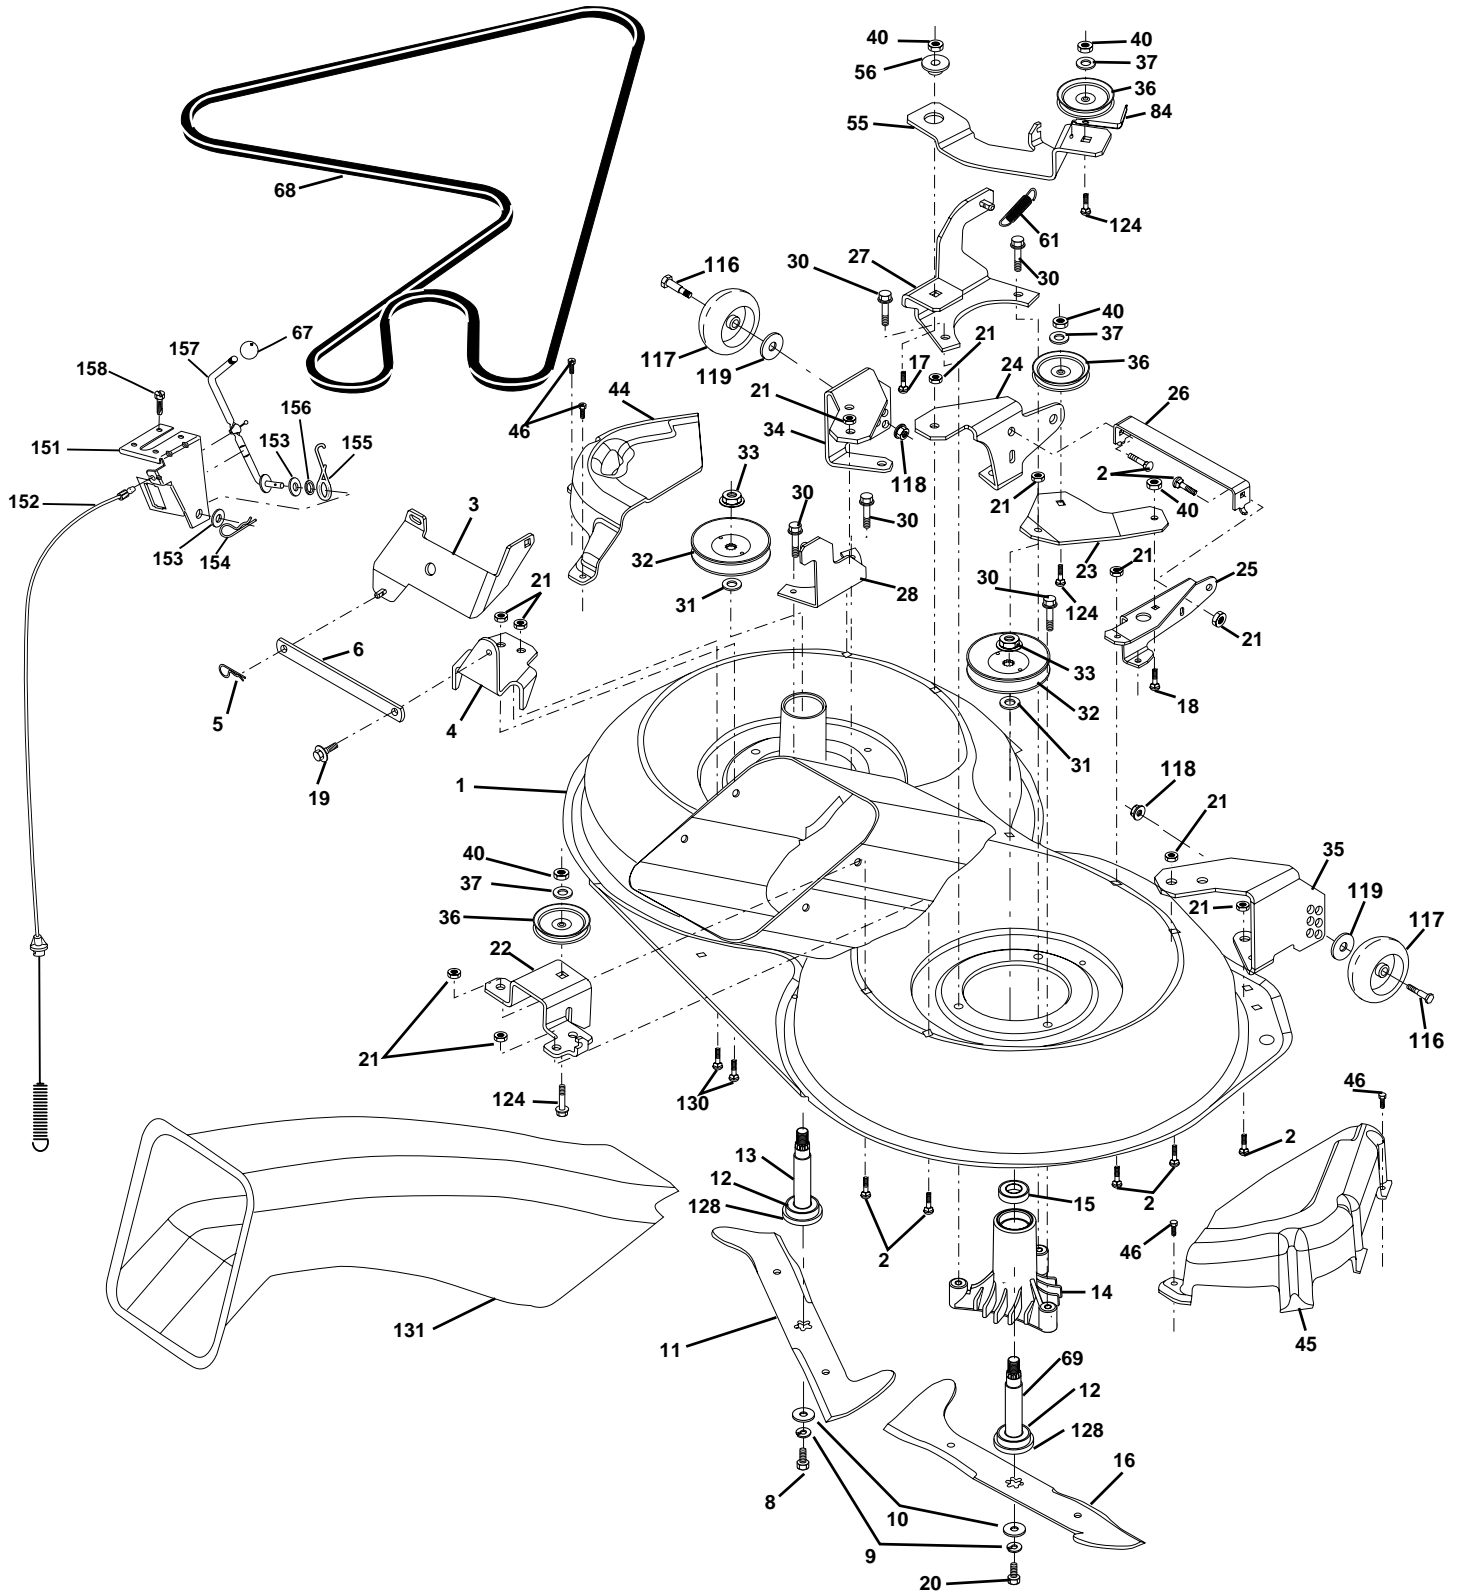

REPAIR PARTS

TRACTOR- -MODEL NO. CT130 (HECT130B) PRODUCT NO. 954 17 00-17
MOWER

REPAIR PARTS

TRACTOR- -MODEL NO. CT130 (HECT130B) PRODUCT NO. 954 17 00-17
MOWER

KEY NO.	PART NO.	DESCRIPTION	KEY NO.	PART NO.	DESCRIPTION
1	532165552	Housing Asm. Mower 92 CRD	37	819131316	Washer 11/32 x 13/16 x 16 Ga
2	872140506	Bolt Rdhd Sqnk 5/16-18 Unc x 3/4	40	873680600	Nut Crownlock 3/8-16 Unc
3	532165569	Bracket Asm. S-Bar Chass 92 CRD	44	532165724	Cover Mandrel Lh 92 CRD
4	532165558	Bracket Bar Sway Deck 92 CRD	45	532165556	Cover Mandrel Rh 92 CRD
5	532124670	Retainer Spring	46	532137729	Screw Thd Roll 1/4-20 x 5/8
6	532165557	Bar Sway 92 CRD	55	532165445	Arm Idler 92 CRD
8	532850857	Bolt 3/8-24 x 1.25 Gr8 Patched	56	532165723	Spacer Retainer Mower
9	810030600	Washer Lock Hvy 3/8 Unplated	61	532165945	Spring Tension Belt
10	532140296	Washer Hard Blade Mower vented	67	532106932	Knob Rd 3/8-16 Plstc Thds Blk
11	532170037	Blade 3-1 Lh 92 CRD	68	531007550	Hex-Belt 92 Mower 105AA
12	532129895	Bearing Ball #6204 (Mandrel)	69	532165482	Shaft Asm W/Lwr Brg Rh Thd CRD
13	532137645	Shaft Asm. W/Lower Bearing	84	532156085	Keeper Belt Idler
14	532128774	Housing Mandrel Vented (Machd)	116	532137644	Bolt Shoulder
15	532110485	Bearing Ball Mandrel	117	532133957	Wheel Gage Donut Wide
16	532170038	Blade 3-1 Rh 92 CRD	118	873930600	Nut Centerlock 3/8-16 Unc
17	872140610	Bolt Carriage 3/8-16 x 1-1/4	119	819121414	Washer 3/8 x 7/8 x 14 Ga.
18	872110608	Bolt Rdhd Sqnk 3/8-16 x 1 Gr5	124	872110612	Bolt Carr Sh 3/8-16 x 1-1/2 Gr5
19	532132827	Bolt Shoulder 5/16-18 Thd Form	128	532153390	Washer Felt
20	532165484	Bolt 3/8-24 x 1.25 Gr8 Ptch Lhthd	130	872110506	Bolt Rdhdsqnk 5/16-18 Unc x 3/4
21	873680500	Nut Crown Lock 5/16-18	131	532165661	Chute Bagger CRD 92cm
22	532165243	Bracket Idler Sprt RR 92 CRD	151	532169670	Bracket Clutch Cable
23	532165446	Bracket Idler Sprt RF 92 CRD	152	532170300	Cable Clutch CRD
24	532165242	Bracket Suspension LF 92 CRD	153	532169674	Washer Flat 3/8" Type B
25	532165244	Bracket Suspension RF 92 CRD	154	532169675	Spring Retainer
26	532165237	Brace Support Susp Frt CRD	155	532169671	Spring Retention
27	532165568	Bracket Asm. Susp RR 92 CRD	156	532169672	Spacer Clutch Cable
28	532165567	Bracket Asm. Susp LR 92 CRD	157	532169669	Rod Clutch Cable 3/8"
30	532157722	Screw Thd Rolling Washer Head	158	817720410	Screw Hex Thd Cut 1/4-20 x 5/8
31	532129963	Washer Spacer Mower Vented	-	532130794	Mandrel Asm Service
32	532153531	Mandrel Pulleys 36 & 46	-	532165579	Mandrel Asm CRD Lh Threads SVC
33	532137266	Nut Flg Top Lock Cntr B 9/16	-	532165578	Deck Mower Complete
34	532165239	Bracket Gauge Wheel Lf 92 CRD			
35	532165238	Bracket Gauge Wheel Rf 92 CRD			
36	532146763	Pulley Idler V-Groove Dim 4.25			

NOTE: All component dimensions given in U.S. inches
1 inch = 25.4 mm