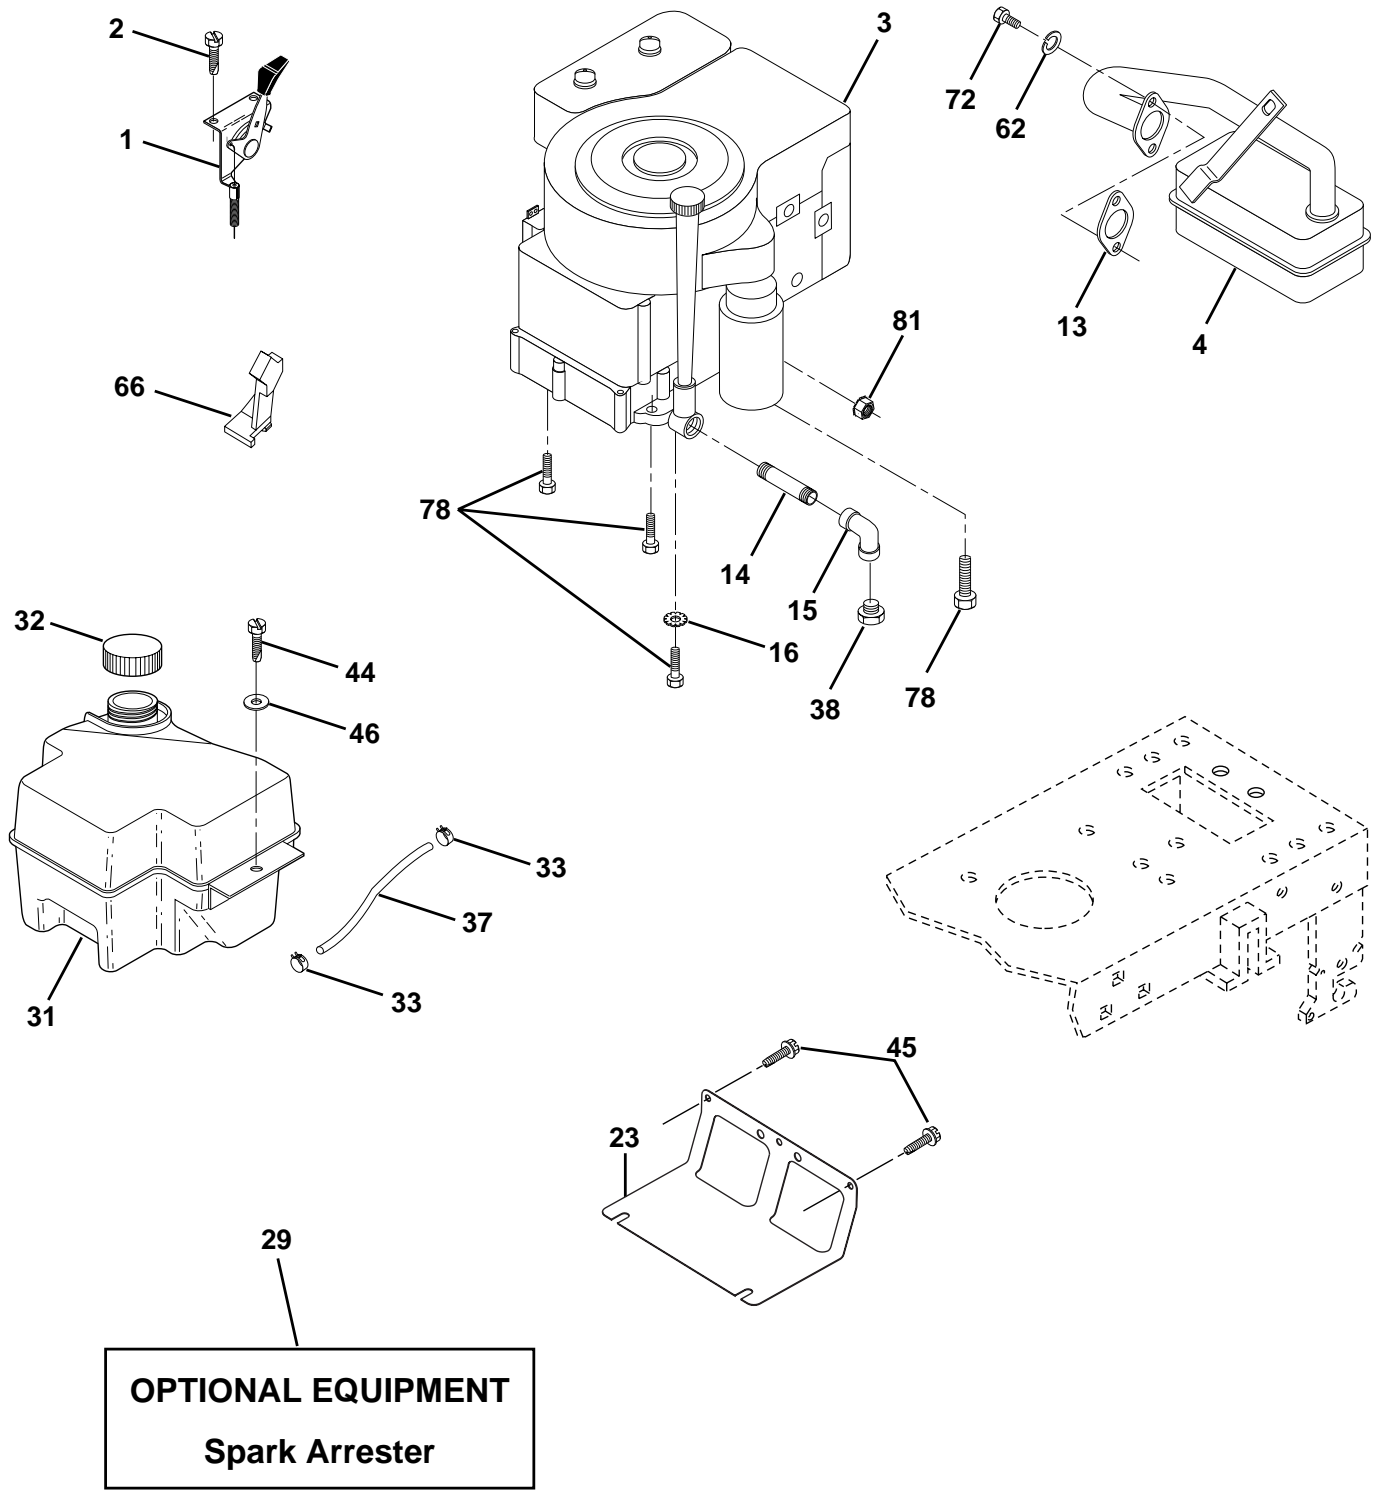

NOTE: All component dimensions given in U.S. inches.
1 inch = 25.4 mm

REPAIR PARTS

TRACTOR- -MODEL NO. CT130 (HECT130B) PRODUCT NO. 954 17 00-17

DECALS

KEY NO.	PART NO.	DESCRIPTION
1	532145498	Decal Read Owner's Manual Sym
2	532170848	Decal Hp Engine
3	532167090	Decal Hood Rh
5	532170564	Decal Wheel Logo
4	532167091	Decal Hood Lh
6	532126187	Decal 100 DBA
7	532159713	Decal Panel Side
8	532145437	Decal Europe Stand Ce
9	532150617	Decal Fender Logo
10	532145005	Decal Bat Dan/Poi P/L Sym Wpn
11	532145494	Decal Mower Cut Finger Symbol

WHEELS & TIRES

KEY NO.	PART NO.	DESCRIPTION
1	532059192	Cap Value Tire
2	532065139	Stem Value
3	532106222	Tire F Ts 15 X 6 0 - 6 Service
4	532059904	Tube Inner Front #35060
5	532138336	Rim Asm 6" front White Service
6	532124957	Fitting Grease
7	532124959	Bearing Flange
8	532138337	Rim Asm 8" rear White Service
9	532124635	Tire R Ts 18 x 8.5-8 Service
10	532124926	Tube Rear 9 5 X 8 Service
11	532104757	Cap Axle Blk 1 50 X 1 00
--	532144334	Sealant, Tire (10 oz. tube)

NOTE: All component dimensions given in U.S. inches
1 inch = 25.4 mm

REPAIR PARTS

TRACTOR- -MODEL NO. CT130 (HECT130B) PRODUCT NO. 954 17 00-17
ENGINE

REPAIR PARTS

TRACTOR- -MODEL NO. CT130 (HECT130B) PRODUCT NO. 954 17 00-17
ENGINE