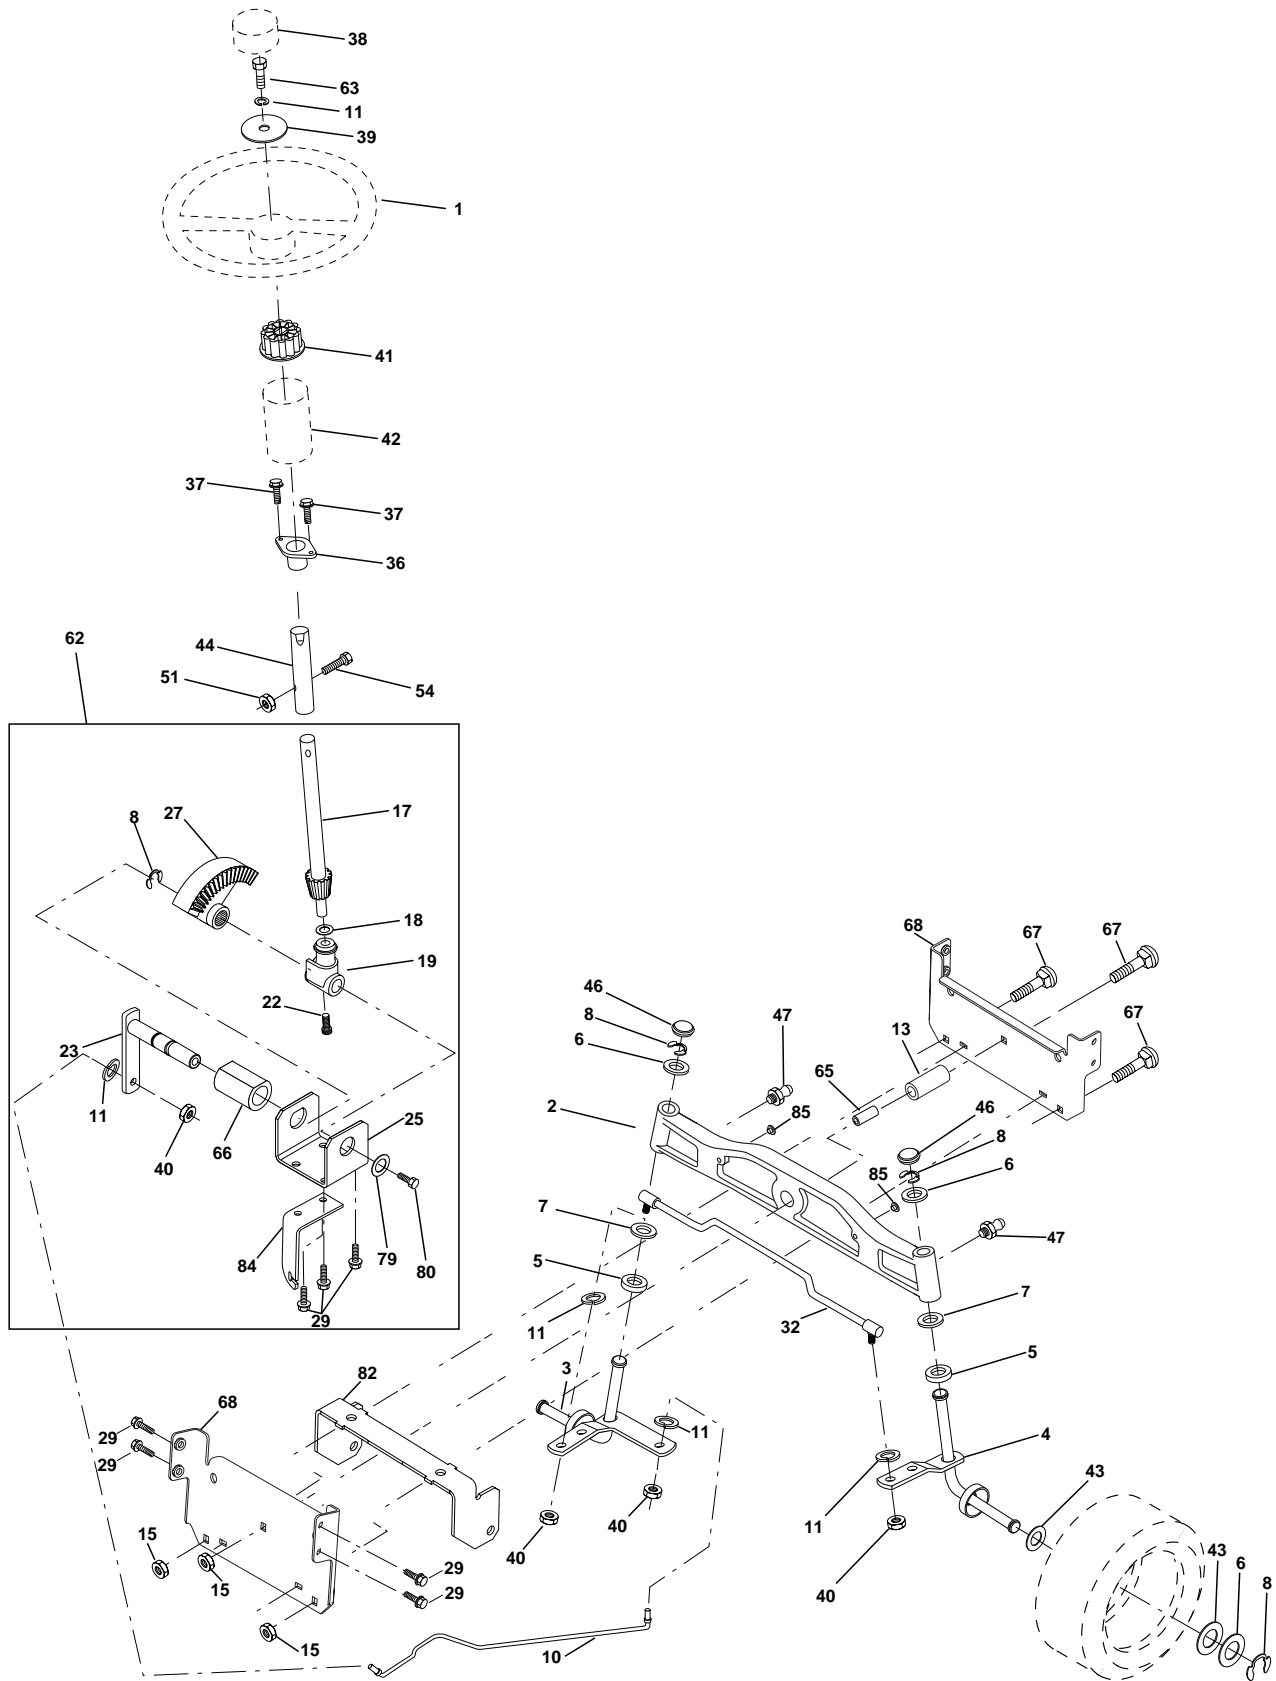

REPAIR PARTS

TRACTOR- -MODEL NO. CT130 (HECT130B) PRODUCT NO. 954 17 00-17
STEERING ASSEMBLY

REPAIR PARTS

TRACTOR- -MODEL NO. CT130 (HECT130B) PRODUCT NO. 954 17 00-17
STEERING ASSEMBLY

KEY NO.	PART NO.	DESCRIPTION
1	532166627	Steering Wheel
2	532165854	Axle Cast Lt Machined
3	532169840	Spindle Assembly, L.H.
4	532169839	Spindle Assembly, R.H.
5	532124931	Bearing, Race, Thrust, Hardened
6	532121748	Washer 25/32 x 1-5/8 x 16 Gauge
7	819272016	Washer 27/32 x 1-1/4 x 16 Gauge
8	812000029	Ring, Klip
10	532169832	Link, Drag
11	810040600	Washer, Lock
13	532136518	Spacer Brg Axle Front
15	532145212	Nut Hex Flange Lock
17	532156546	Shaft Assembly, Steering
18	532057079	Washer, Thrust .515 x .750 x .033
19	532160395	Support, Shaft
22	532165857	Screw Hex Wshhd Torx
23	532165851	Pittman Shaft Assembly
25	532154406	Bracket, Steering
27	532136874	Gear, Sector
29	817060612	Screw 3/8-16 x 3/4
32	532170162	Rod, Tie
36	532155099	Bushing, Steering
37	532152927	Screw TT #10-32 x 5 x 3/8 Flange
38	532166626	Cap Wheel Steering
39	819132411	Washer 13/32 x 1-1/20 x 11 Gauge
40	532124701	Nut Lock Center 3/8-24 Unf
41	532159945	Adaptor, Steering Wheel
42	532169634	Boot, Steering Dash P/L Mtl
43	532121749	Washer 25/32 x 1-1/4 x 16 Gauge
44	532153720	Extension Steering Non-Adjust
46	532121232	Cap, Spindle
47	532124836	Fitting, Grease
51	873800500	Nut Lock Hx W/Ins 5/16-18 UNC
54	874780520	Bolt Fin Hex 5/16-18 UNC x 1-1/4
62	532167902	Kit, Steering Assembly, Service
63	874780616	Bolt Fin Hex 3/8-16 unc. x 1 Gr. 5
65	532160367	Spacer Brace Axle
66	532154404	Bearing Arm Pittman
67	872110618	Bolt Rdhd Sqnk 3/8-16 x 2-1/4
68	532169827	Brace Axle
79	819132012	Washer 13/32 x 1-1/4 x 12 Ga
80	874950612	Bolt Hex Nylon 3/8-16 x 3/4
82	532169835	Bracket Susp Chassis Front
84	532170016	Bracket Cable Clutch Chassis

NOTE: All component dimensions given in U.S. inches.
1 inch = 25.4 mm.