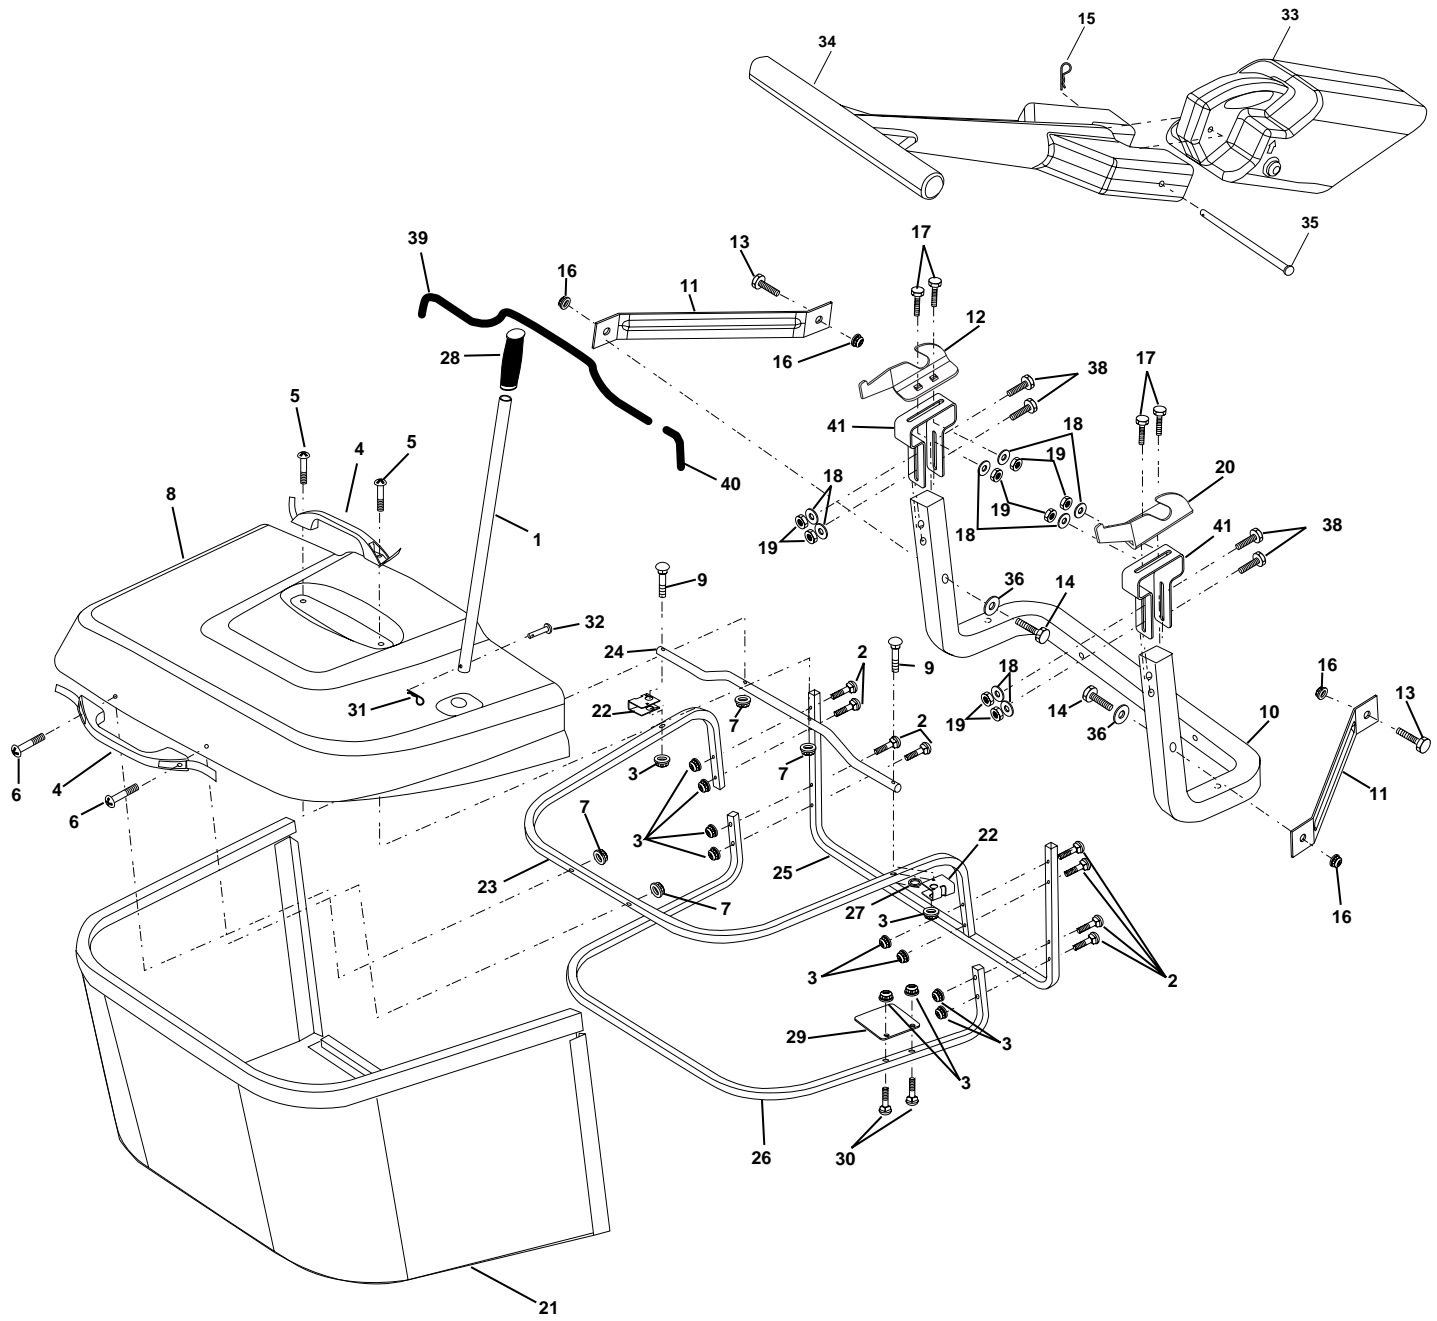

REPAIR PARTS

TRACTOR- -MODEL NO. CT130 (HECT130B) PRODUCT NO. 954 17 00-17
BAGGER

REPAIR PARTS

TRACTOR- -MODEL NO. CT130 (HECT130B) PRODUCT NO. 954 17 00-17
BAGGER

KEY NO.	PART NO.	DESCRIPTION
1	532165249	Tube Handle Bagger CRD
2	872140416	Bolt Carriage 1/4-20 x 2.0 Gr.5
3	532123976	Nut Lock 1/4 Lge Flg Gr. 5 Zinc
4	532169916	Handle Bagger w/Lvrs Blk CRD
5	874981024	Screw Pan Head #10-24 x 1.50 Blk
6	874981032	Screw Pan Hd
7	873401000	Nut Wiz Lock Hex Serr/Hd 10-24
8	532167980	Cover Bagger Plastic CRD MS422
9	872140418	Bolt Carriage 1/4-20 x 2.25d x Gr.5
10	532169688	Tube Support Bagger CRD
11	532165719	Bracket Support Upper Bag CRD
12	532169685	Bracket Horiz Adj Bagger Lh CRD
13	872110606	Bolt Rdhd Sht Sqnk 3/8-16 x 3/4
14	874520640	Bolt Hex 3/8-16 x 2-1/2 Gr.5
15	532124670	Retainer Spring
16	873900600	Nut Lock Flg 3/8-16 Unc
17	872140506	Bolt Rdhd Sht Sqnk 5/16 -18 Unc x 3/4
18	819111216	Washer 11/32 x 3/4 x 16 Ga.
19	873800500	Nut Lock Hex W/Ins 5/16-18 Unc Pl
20	532169684	Bracket Horiz Adj Bagger Rh CRD
21	532165780	Bag Asm CRD
22	532165781	Bracket Side Bagger CRD
23	532165782	Tube Upper Bagger CRD
24	532165783	Tube Pivot Bagger CRD
25	532165784	Tube Front Bagger CRD
26	532165785	Tube Lower Bagger CRD
27	532169692	Bushing Snap Bagger CRD
28	532165787	Grip Handle Black
29	532165839	Plate Stop Bagger handle CRD
30	872140410	Bolt Carriage 1/4-20 x 1 Gr.5
31	532124788	Retainer Spring 1" Zinc/Cad
32	532126875	Rivet Rd Hd Drilled 3/8 Dia
33	532165571	Plug Mulcher 92 CRD
34	532165570	Handle Mulcher 92/107 CRD
35	532165572	Pin Mulcher 92/107 CRD
36	819132016	Washer 13/32 x 1-1/4 x 16 Ga.
38	872010520	Bolt 5/16-18 x 2-1/2
39	532169999	Seal 26" (Long)
40	532170000	Seal 7" (Short)
41	532169683	Bracket Vert Adj Bagger CRD

NOTE: All component dimensions given in U.S. inches
1 inch = 25.4 mm