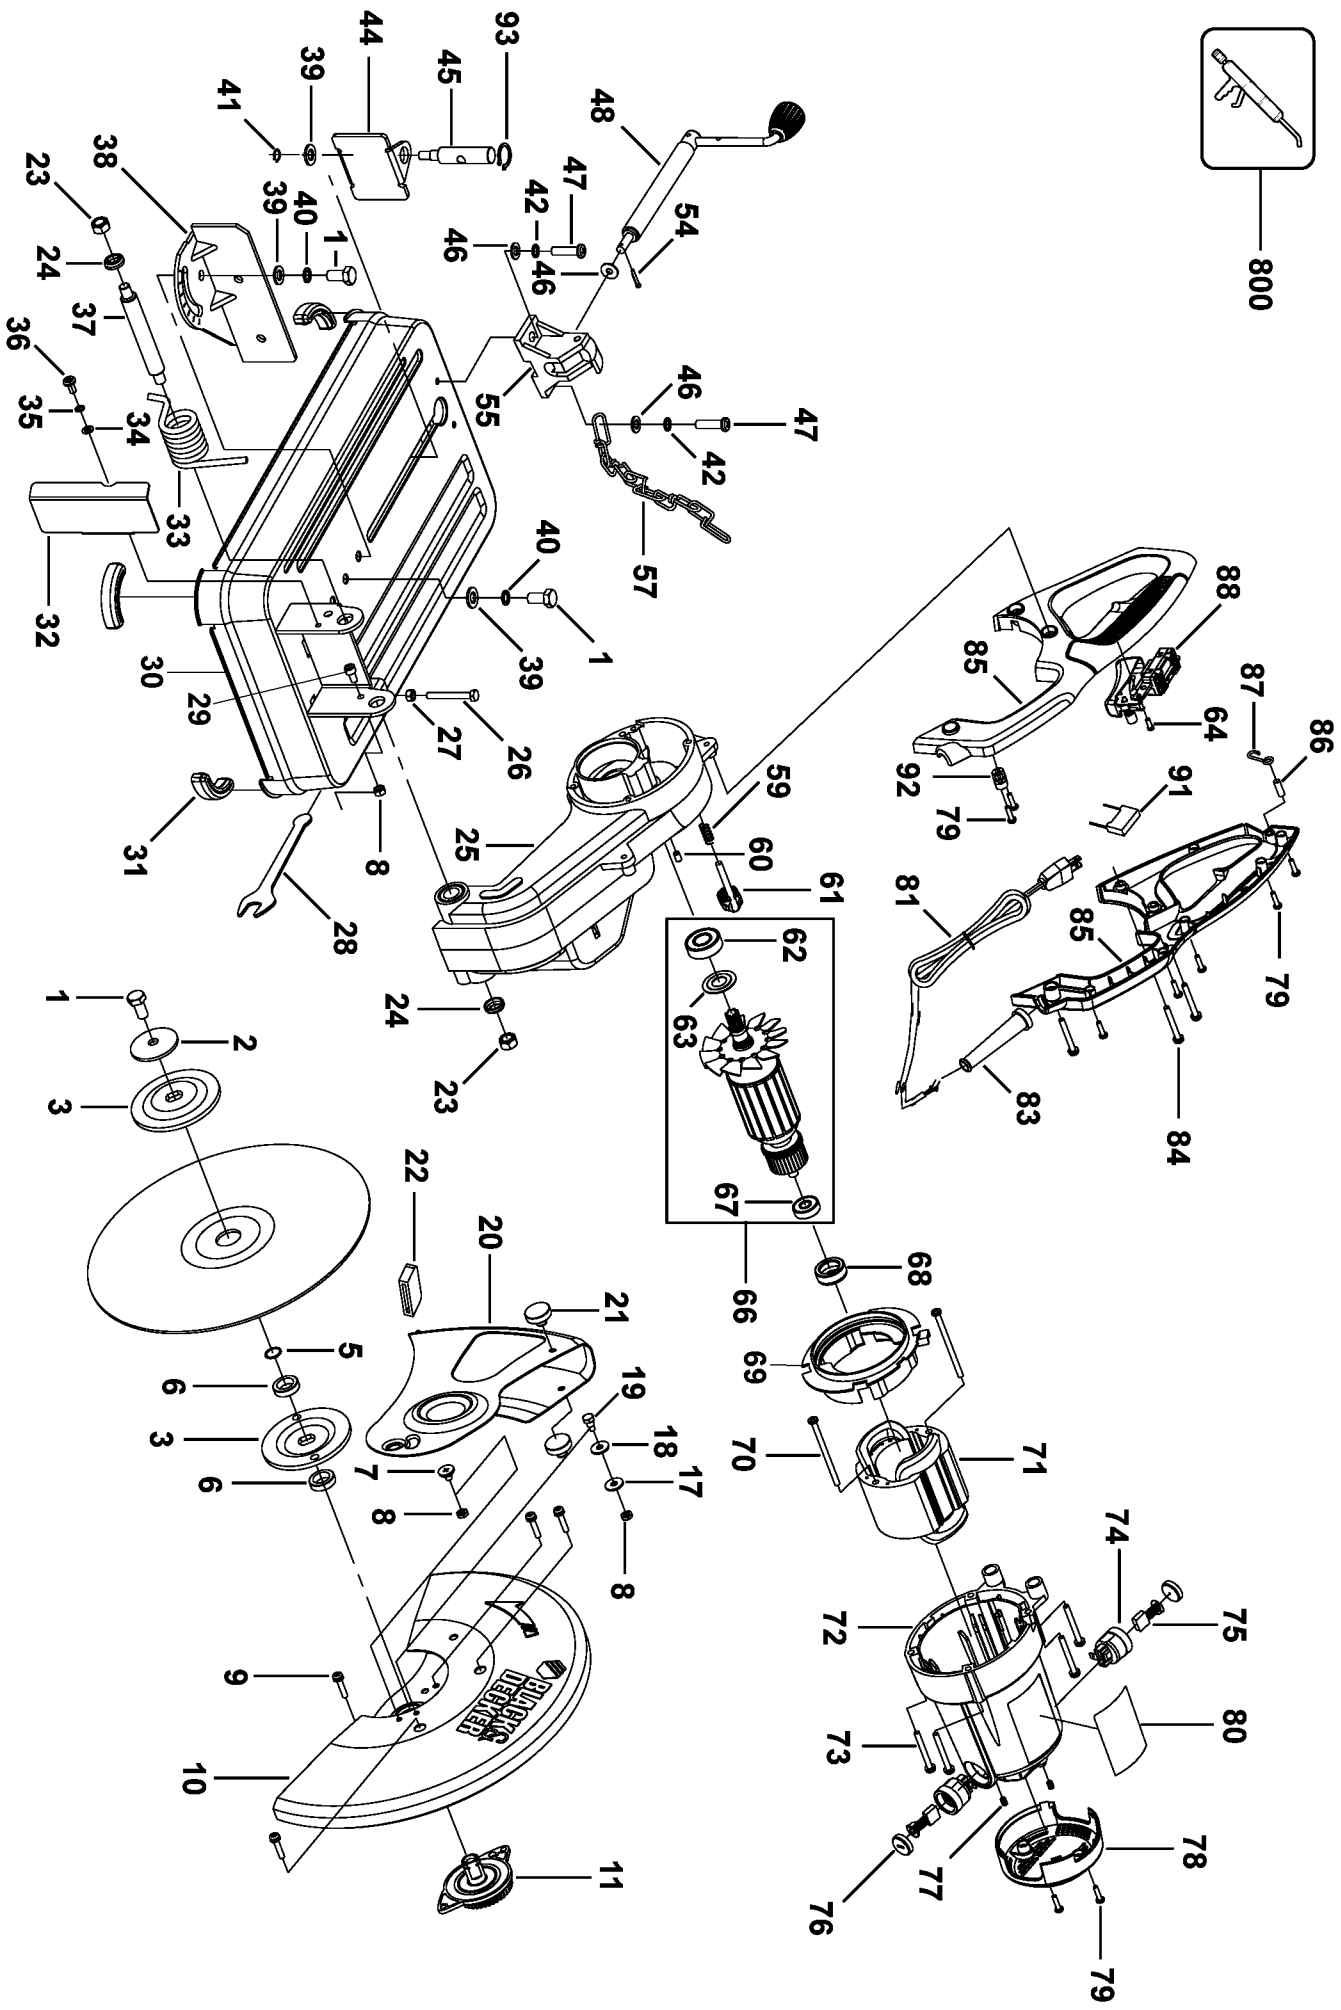

800

Parts List for CS2000-B3 Type 1

Item Number	Part Number	Description	Qty Required
1	5140062-44	BOLT	3
2	5140062-45	FLANGE	1
3	N085893	CLAMP WASHER	2
5	N085972	O RING	1
6	N085971	ADAPTER	2
7	5140062-49	SCREW	1
8	N085954	NUT ELASTIC STOP	3
9	N085889	SCREW	4
10	5140062-52	GUARD	1
11	5140062-53	GEAR & SPINDLE	1
17	5140062-54	WASHER	1
18	5140062-55	WASHER	1
19	5140062-56	SCREW	1
20	5140062-57	GUARD	1
21	5140062-58	RUBBER BUMPER	2
22	5140062-59	PROTECTOR	1
23	N085952	NUT ELASTIC STOP	2
24	5140062-61	CUPPED WASHER	2
25	5140062-62	UPPER ARM	1
26	5140062-63	BOLT	3
27	5140062-64	NUT	1
28	5140062-65	WRENCH	1
29	N085947	SCREW	1
30	5140062-67	BASE	1
31	5140062-68	RUBBER FOOT	4
32	5140062-69	PROTECTOR	1
33	5140062-70	TORSION SPRING	1

Parts List for CS2000-B3 Type 1

Item Number	Part Number	Description	Qty Required
34	N016660	FLAT WASHER	1
35	N016661	LOCKWASHER	1
36	N085910	SCREW	1
37	5140062-74	PIVOT SHAFT	1
38	N085886	FENCE	1
39	N085955	WASHER	3
40	N085917	LOCK WASHER	2
41	5140062-78	RETAINER	1
42	N085899	LOCK WASHER	2
44	5140062-80	FENCE CLAMP	1
45	5140062-81	HINGE PIN	1
46	N085895	WASHER	3
47	N085905	SCREW	2
48	5140062-84	HANDLE ASSEMBLY	1
54	5140062-85	ROLL PIN	1
55	5140062-86	WISE MOUNT	1
57	N085907	CHAIN	1
59	5140062-88	SPRING	1
60	N085880	RUBBER PLUG	1
61	5140062-90	LOCK PIN	1
62	N085930	BALL BEARING	1
63	5140062-92	WASHER	1
64	5140062-93	SCREW	2
66	5140062-95	ARMATURE ASSEMBLY	1
67	N085929	BALL BEARING	1
68	N085933	RUBBER BOOT	1
69	N085941	FAN BAFFLE	1