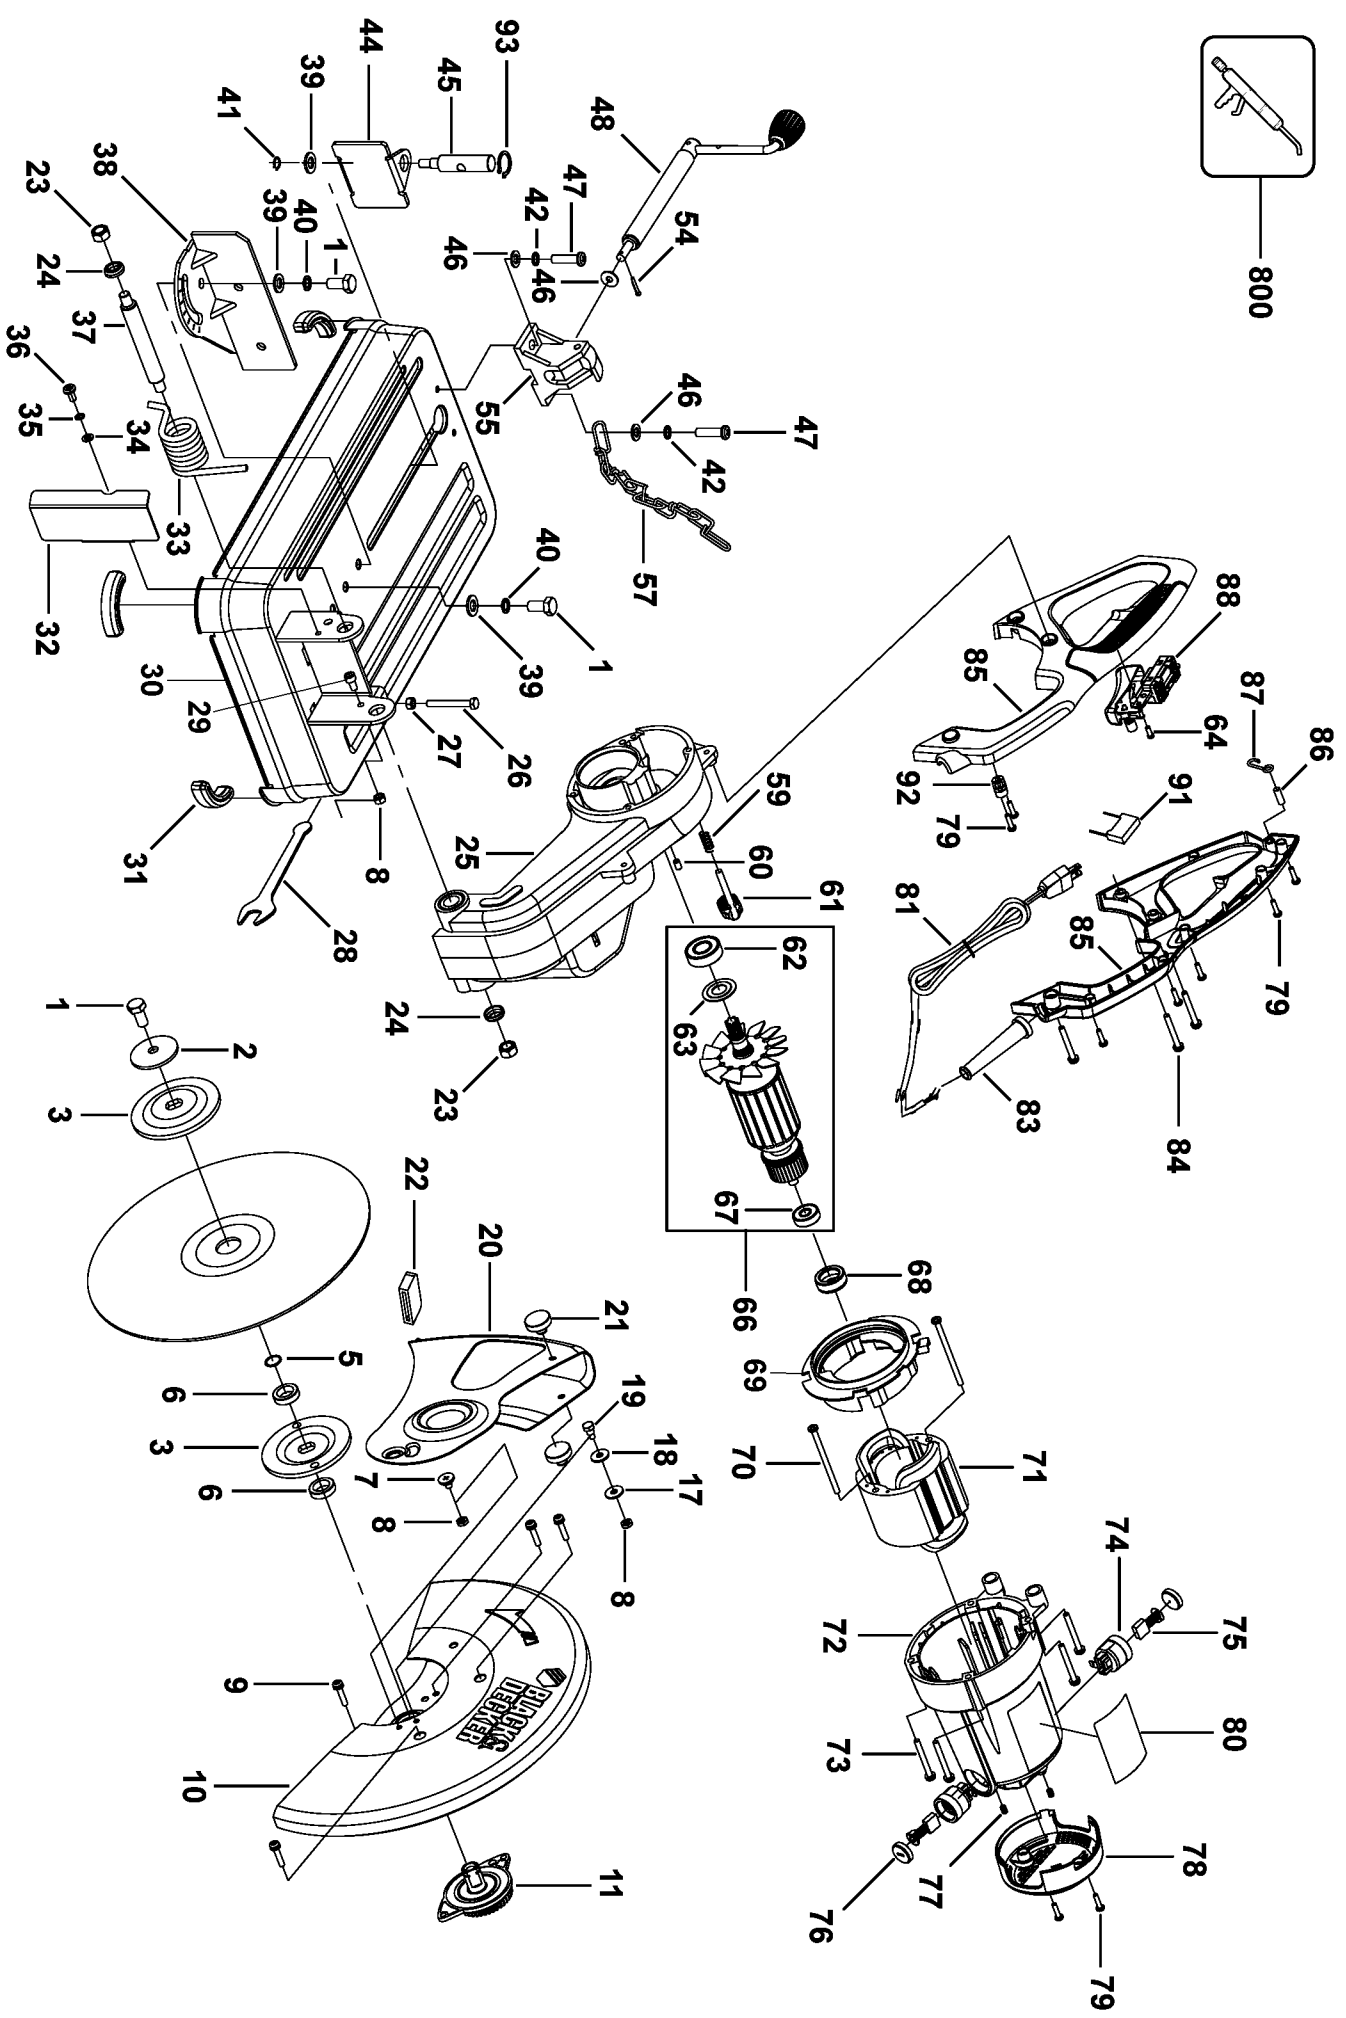

800

Parts List for CS2000-B2C Type 1

Item Number	Part Number	Description	Qty Required
1	5140062-44	BOLT	3
2	5140062-45	FLANGE	1
3	N085893	CLAMP WASHER	2
5	N085972	O RING	1
6	N085971	ADAPTER	2
7	5140062-49	SCREW	1
8	N085954	NUT ELASTIC STOP	3
9	N085889	SCREW	4
10	5140062-52	GUARD	1
11	5140062-53	GEAR & SPINDLE	1
17	5140062-54	WASHER	1
18	5140062-55	WASHER	1
19	5140062-56	SCREW	1
20	5140062-57	GUARD	1
21	5140062-58	RUBBER BUMPER	2
22	5140062-59	PROTECTOR	1
23	N085952	NUT ELASTIC STOP	2
24	5140062-61	CUPPED WASHER	2
25	5140062-62	UPPER ARM	1
26	5140062-63	BOLT	3
27	5140062-64	NUT	1
28	5140062-65	WRENCH	1
29	N085947	SCREW	1
30	5140062-67	BASE	1
31	5140062-68	RUBBER FOOT	4
32	5140062-69	PROTECTOR	1
33	5140062-70	TORSION SPRING	1

Parts List for CS2000-B2C Type 1

Item Number	Part Number	Description	Qty Required
34	N016660	FLAT WASHER	1
35	N016661	LOCKWASHER	1
36	N085910	SCREW	1
37	5140062-74	PIVOT SHAFT	1
38	N085886	FENCE	1
39	N085955	WASHER	3
40	N085917	LOCK WASHER	2
41	5140062-78	RETAINER	1
42	N085899	LOCK WASHER	2
44	5140062-80	FENCE CLAMP	1
45	5140062-81	HINGE PIN	1
46	N085895	WASHER	3
47	N085905	SCREW	2
48	5140062-84	HANDLE ASSEMBLY	1
54	5140062-85	ROLL PIN	1
55	5140062-86	WISE MOUNT	1
57	N085907	CHAIN	1
59	5140062-88	SPRING	1
60	N085880	RUBBER PLUG	1
61	5140062-90	LOCK PIN	1
62	N085930	BALL BEARING	1
63	5140062-92	WASHER	1
64	5140062-93	SCREW	2
66	5140062-94	ARMATURE ASSEMBLY	1
67	N085929	BALL BEARING	1
68	N085933	RUBBER BOOT	1
69	N085941	FAN BAFFLE	1