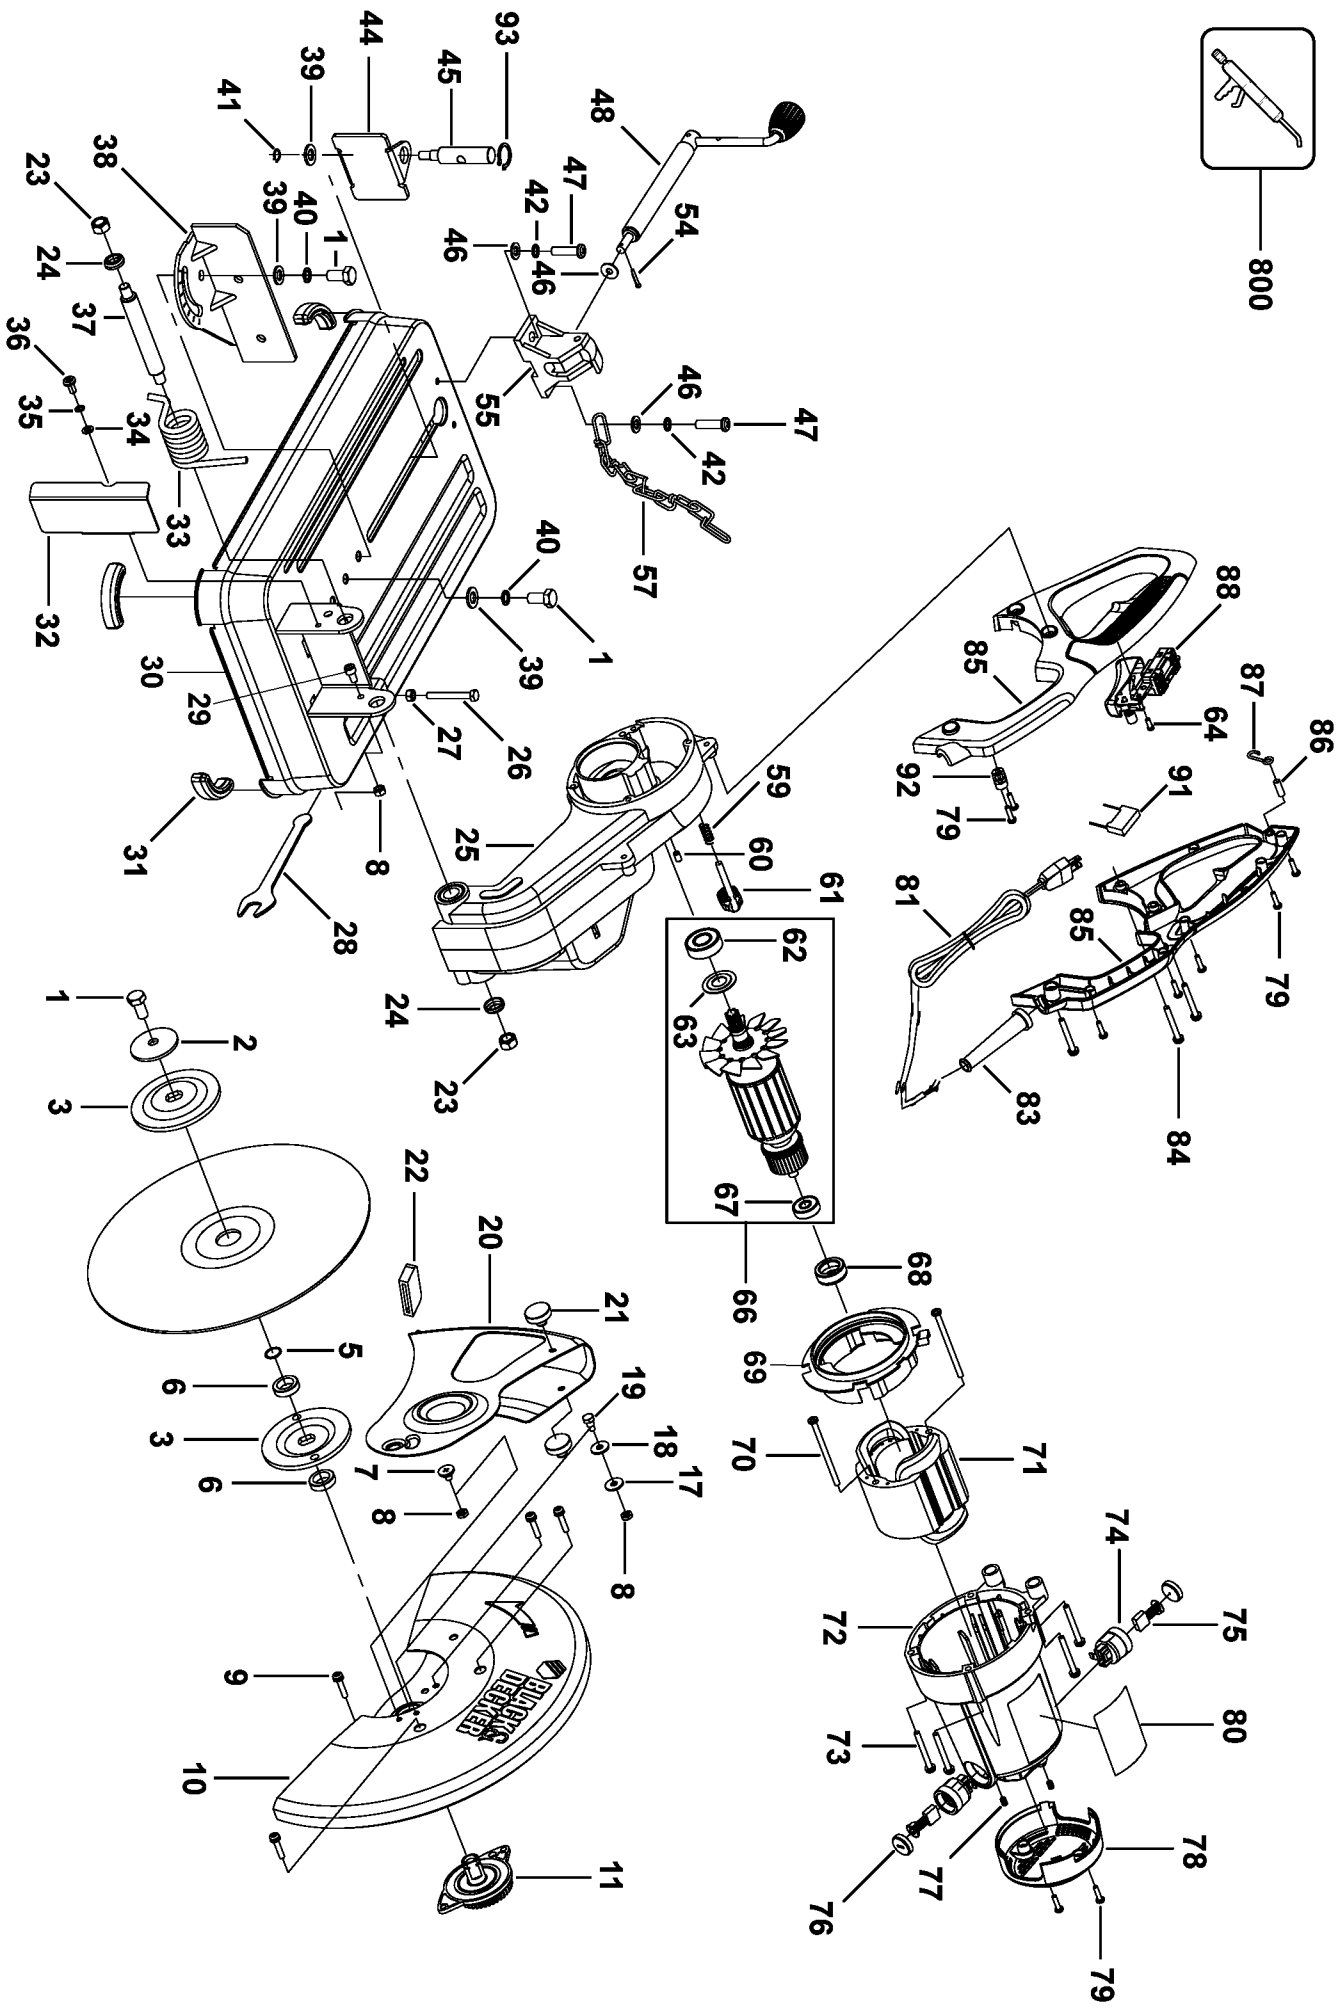

800

Parts List for CS2000-AR Type 1

Item Number	Part Number	Description	Qty Required
1	5140062-44	BOLT	3
2	5140062-45	FLANGE	1
3	N085893	CLAMP WASHER	2
5	N085972	O RING	1
6	N085971	ADAPTER	2
7	5140062-49	SCREW	1
8	N085954	NUT ELASTIC STOP	3
9	N085889	SCREW	4
10	5140062-52	GUARD	1
11	5140062-53	GEAR & SPINDLE	1
17	5140062-54	WASHER	1
18	5140062-55	WASHER	1
19	5140062-56	SCREW	1
20	5140062-57	GUARD	1
21	5140062-58	RUBBER BUMPER	2
22	5140062-59	PROTECTOR	1
23	N085952	NUT ELASTIC STOP	2
24	5140062-61	CUPPED WASHER	2
25	5140062-62	UPPER ARM	1
26	5140062-63	BOLT	3
27	5140062-64	NUT	1
28	5140062-65	WRENCH	1
29	N085947	SCREW	1
30	5140062-67	BASE	1
31	5140062-68	RUBBER FOOT	4
32	5140062-69	PROTECTOR	1
33	5140062-70	TORSION SPRING	1

Parts List for CS2000-AR Type 1

Item Number	Part Number	Description	Qty Required
34	N016660	FLAT WASHER	1
35	N016661	LOCKWASHER	1
36	N085910	SCREW	1
37	5140062-74	PIVOT SHAFT	1
38	N085886	FENCE	1
39	N085955	WASHER	3
40	N085917	LOCK WASHER	2
41	5140062-78	RETAINER	1
42	N085899	LOCK WASHER	2
44	5140062-80	FENCE CLAMP	1
45	5140062-81	HINGE PIN	1
46	N085895	WASHER	3
47	N085905	SCREW	2
48	5140062-84	HANDLE ASSEMBLY	1
54	5140062-85	ROLL PIN	1
55	5140062-86	WISE MOUNT	1
57	N085907	CHAIN	1
59	5140062-88	SPRING	1
60	N085880	RUBBER PLUG	1
61	5140062-90	LOCK PIN	1
62	N085930	BALL BEARING	1
63	5140062-92	WASHER	1
64	5140062-93	SCREW	2
66	5140062-94	ARMATURE ASSEMBLY	1
67	N085929	BALL BEARING	1
68	N085933	RUBBER BOOT	1
69	N085941	FAN BAFFLE	1