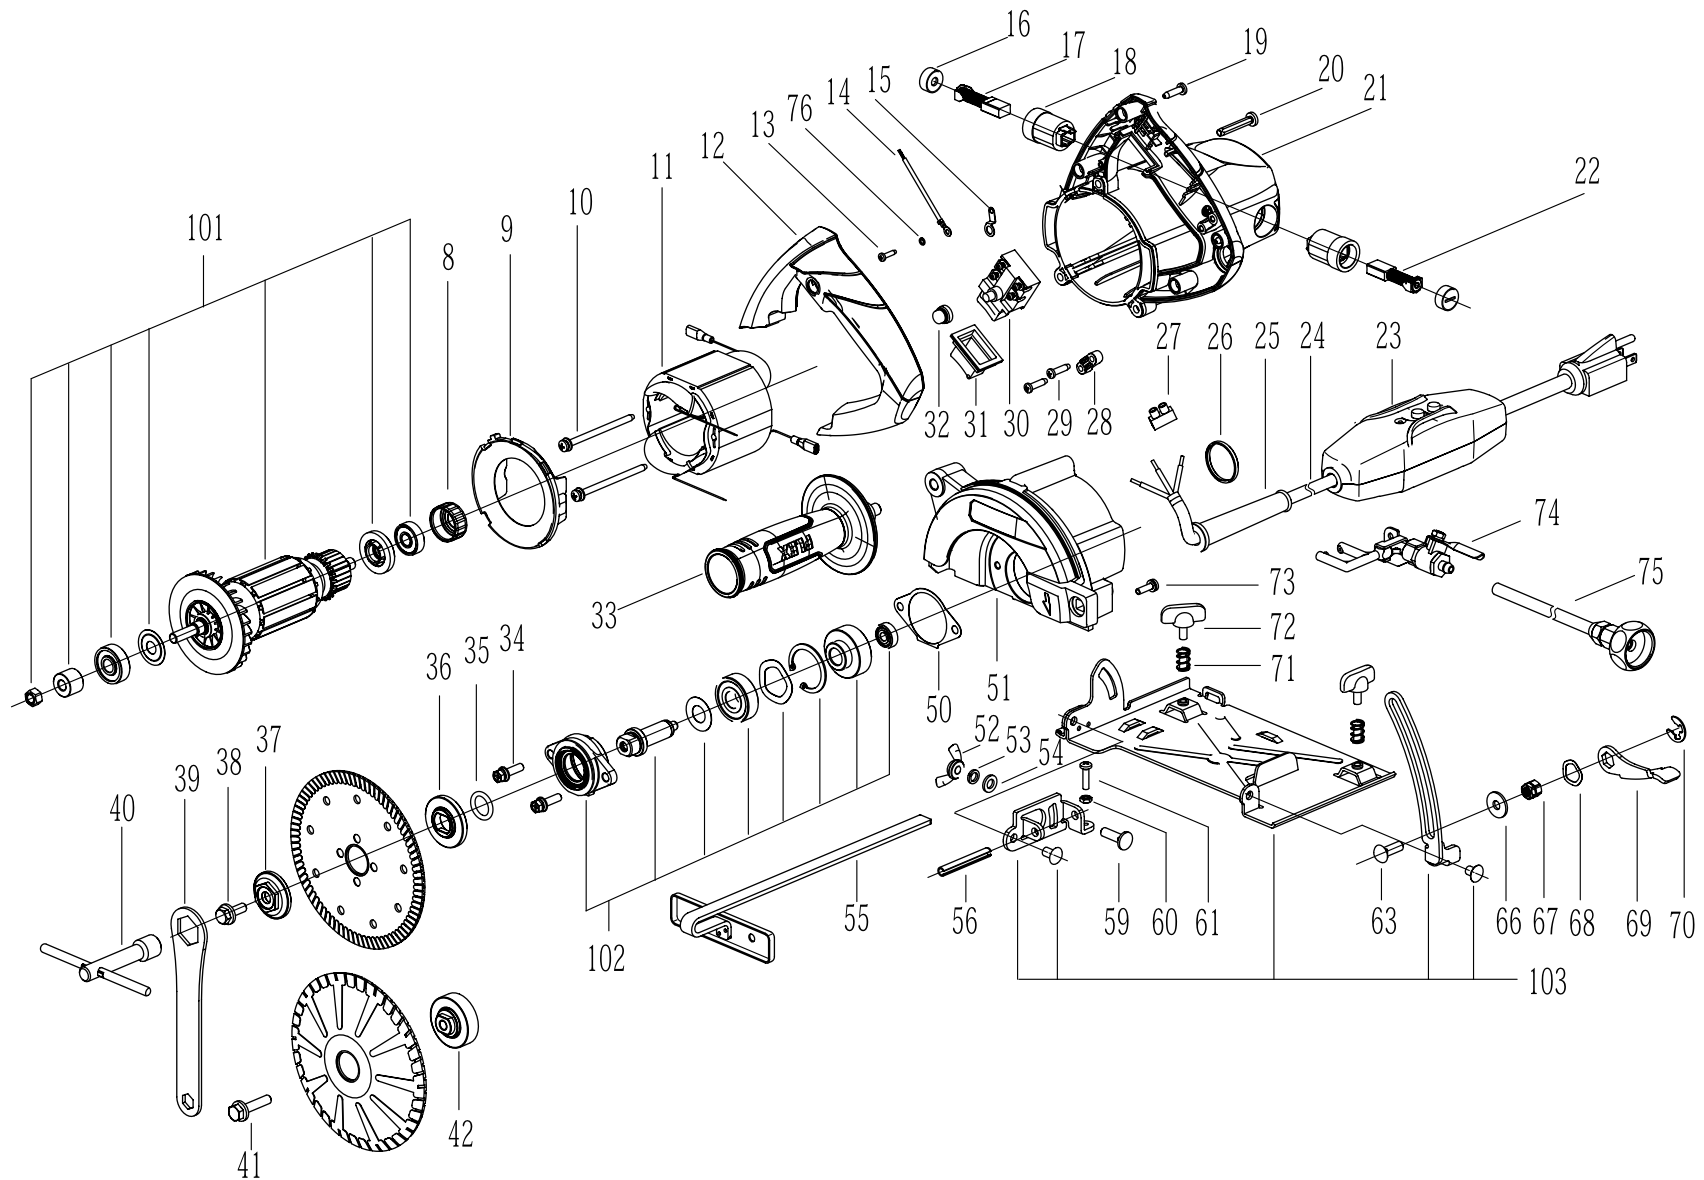

# FLEX

| No. | Product Model# | Part Number | Description               | Qty |
|-----|----------------|-------------|---------------------------|-----|
| 8   | CS 40 WET      | 3124803001  | Bearing Holder            | 1   |
| 9   | CS 40 WET      | 3128309001  | Fan Baffle                | 1   |
| 10  | CS 40 WET      | 5610227001  | Screw With Washer         | 2   |
| 11  | CS 40 WET      | 2740268002  | Stator                    | 1   |
| 12  | CS 40 WET      | 3124023003  | Handle                    | 1   |
| 13  | CS 40 WET      | 5610012004  | Tapping Screw             | 1   |
| 14  | CS 40 WET      | 4860004019  | Internal Wire ASSY        | 1   |
| 15  | CS 40 WET      | 4930565001  | Connector                 | 1   |
| 16  | CS 40 WET      | 3120537001  | Brush Cover               | 2   |
| 17  | CS 40 WET      | 4960019020  | Carbon Brush Assy         | 1   |
| 18  | CS 40 WET      | 2800005001  | Brush Holder              | 2   |
| 19  | CS 40 WET      | 5610040007  | Tapping Screw             | 4   |
| 20  | CS 40 WET      | 5610061001  | Thread Forming Screw      | 3   |
| 21  | CS 40 WET      | 3124024003  | Motor Housing             | 1   |
| 22  | CS 40 WET      | 4960322001  | Carbon Brush              | 1   |
| 23  | CS 40 WET      | 4970311001  | Creepage Protector (GFCI) | 1   |
| 24  | CS 40 WET      | 4810003136  | Power Cord & Plug         | 1   |
| 25  | CS 40 WET      | 3121050002  | Cord Guard                | 1   |
| 26  | CS 40 WET      | 3121601002  | Rubber Ring               | 1   |
| 27  | CS 40 WET      | 4930004004  | Connecter                 | 1   |
| 28  | CS 40 WET      | 3125284001  | Cord Anchorage            | 1   |
| 29  | CS 40 WET      | 5610032001  | Tapping Screw             | 2   |
| 30  | CS 40 WET      | 4870092005  | Switch                    | 1   |
| 31  | CS 40 WET      | 3122968001  | Switch guard              | 1   |
| 32  | CS 40 WET      | 3121602001  | Button Cover              | 1   |
| 33  | CS 40 WET      | 2824170001  | Auxiliary Handle ASSY     | 1   |
| 34  | CS 40 WET      | 5640224001  | Screw with Washer         | 2   |
| 35  | CS 40 WET      | 5690009003  | O Ring                    | 1   |
| 36  | CS 40 WET      | 3520136001  | Inner Flange              | 1   |
| 37  | CS 40 WET      | 3520137001  | Outer Flange              | 1   |
| 38  | CS 40 WET      | 5640036001  | Flange Bolt               | 1   |
| 39  | CS 40 WET      | 3700819001  | Wrench                    | 1   |
| 40  | CS 40 WET      | 5680182001  | Wrench                    | 1   |
| 41  | CS 40 WET      | 5640234001  | Screw with Washer         | 1   |
| 42  | CS 40 WET      | 3520893001  | Spacer Flange             | 1   |
| 50  | CS 40 WET      | 3704208002  | Gasket                    | 1   |
| 51  | CS 40 WET      | 3421782001  | Gear Case                 | 1   |
| 52  | CS 40 WET      | 5630056001  | Wing Nut                  | 1   |
| 53  | CS 40 WET      | 5650020003  | Spring Washer             | 1   |
| 54  | CS 40 WET      | 5650016002  | Plain Washer              | 1   |
| 55  | CS 40 WET      | 2823997001  | Fence ASSY                | 1   |
| 56  | CS 40 WET      | 5670263001  | Spring Pin                | 1   |
| 59  | CS 40 WET      | 5620195001  | Bolt                      | 1   |
| 60  | CS 40 WET      | 5630001005  | Hexagon Nut               | 1   |
| 61  | CS 40 WET      | 5620042001  | Screw                     | 1   |
| 63  | CS 40 WET      | 5620152002  | Screw (L.H.)              | 1   |
| 66  | CS 40 WET      | 5650017005  | Plain Washer              | 1   |
| 67  | CS 40 WET      | 5630044003  | Nut                       | 1   |
| 68  | CS 40 WET      | 3700257002  | Wave Washer               | 1   |
| 69  | CS 40 WET      | 3706147001  | Plunge Lock Lever         | 1   |
| 70  | CS 40 WET      | 5660010001  | E Ring                    | 1   |
| 71  | CS 40 WET      | 3660071002  | Spring                    | 2   |
| 72  | CS 40 WET      | 3400011005  | Wing Bolt                 | 2   |
| 73  | CS 40 WET      | 5620419001  | Screw With Washer         | 1   |
| 74  | CS 40 WET      | 2824453001  | Valve ASSY                | 1   |
| 75  | CS 40 WET      | 2824452001  | Connector ASSY            | 1   |
| 76  | CS 40 WET      | 5650003001  | Spring Washer             | 1   |