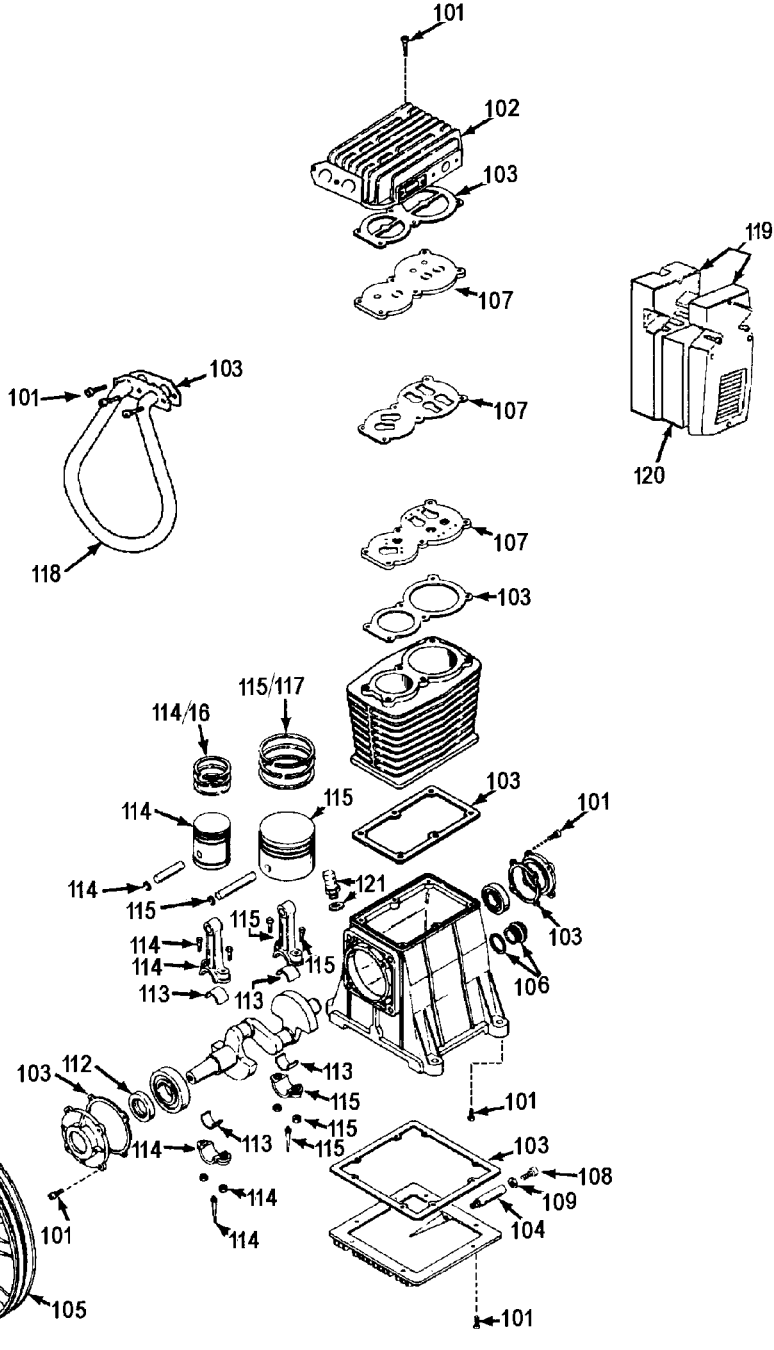

TORQUE TO
32-33 ft.-lbs.

TORQUE TO
20-25 ft.-lbs.

Parts List for CPLKC7080V2 Type 1

Item Number	Part Number	Description	Qty Required
1	AC-0434	BELTGUARD OUTSIDE	1
2	D26434	BELT A-SEC AP56 57.3	1
3	SS-559	SCREW .313-18X.375 S	1
4	D25979	PULLEY A-SEC 4.80 OD	1
5	SSF-953-ZN	SCREW #10X.625 HHW S	2
6	SSF-8131	NUT SPEED 8AB U TYPE	2
7	91895680	SCREW .250-20X.750 H	4
8	AC-0433	BELTGUARD INSIDE	1
9	D26719	MOTOR OL 240V 2POLE	1
10	SSF-3140-ZN	SCREW .375-16X1.00 H	4
11	SSF-8111-ZN	NUT .375-16 HEX WHIZ	4
12	000000-00	No Longer Available	1
13	A17038	DRAIN VALVE	1
15	Z-D20596	SWITCH PRES 1PORT 14	1
16	5140067-09	NIPPLE	1
17	TIA-4200	VALVE SAFETY 200 .25	1
18	AC-0764	MANIFOLD 1 NPT ALUMI	1
19	GA-360-B	GAUGE 300 PSI BACK M	1
22	SSW-7482	CONNECTOR CONDUIT 3/	1
23	AC-0763	TUBE PRESSURE RELIEF	1
24	SSP-7811	ASSY NUT SLEEVE 1/4	1
25	SS-8553	CONNECTOR BODY	1
26	SSP-7812	ASSY NUT SLEEVE 1/2	1
27	SSF-3159	SCREW .375-16X2.00 H	4
28	Z-ABP-459	PUMP ABAC COMP B5900	1
32	DAC-306	BRACKET BELTGUARD	1
34	5140117-64	BUSHING 3/4NPT M 1/2	1

Parts List for CPLKC7080V2 Type 1

Item Number	Part Number	Description	Qty Required
37	DAC-225	CONNECTOR MALE 1/2OD	1
38	AC-0751	TUBE OUTLET .50 OD C	1
39	A19715	VALVE CHECK 1/2NPT X	1
101	ABP-8226501	KIT HARDWARE ABAC B5	1
102	ABP-5961405	HEAD	1
103	ABP-5950057	KIT GASKET	1
104	D20567	KIT EXTENSION DRAIN	1
105	ABP-4000101	FLYWHEEL ABAC B5900	1
106	ABP-9022003	ASSY SIGHT GLASS	1
107	ABP-5940050	KIT VALVE PLATE ABAC	1
108	ABP-9101164	SCREW M10-1.5X15 SKT	1
109	ABP-9162030	SEAL DRAIN PLUG	1
110	BAL-1000417	WASHER FLYWHEEL NS39	1
111	ABP-9110022	SCREW FLYWHEEL	1
112	ABP-9163020	SEAL CRANKSHAFT	1
113	5140026-18	BEARING SPLIT CONN R	2
114	ABP-8226502	RING RUNNING GEAR HP	1
115	ABP-8226503	KIT RUNNING GEAR LP	1
116	ABP-8227093	KIT HP RING	1
117	ABP-8227092	KIT LP RING	1
118	ABP-5962020	INTERCOOLER	1
119	ABP-5981000	ASSY FILTER ABAC B59	1
120	ABP-5281100	FILTER	1
121	ABP-9024011	OIL FILTER PLUG (ABA	1
856	000000-00	No Longer Available	1
856	ABP-9049020	VALVE SAFETY	1