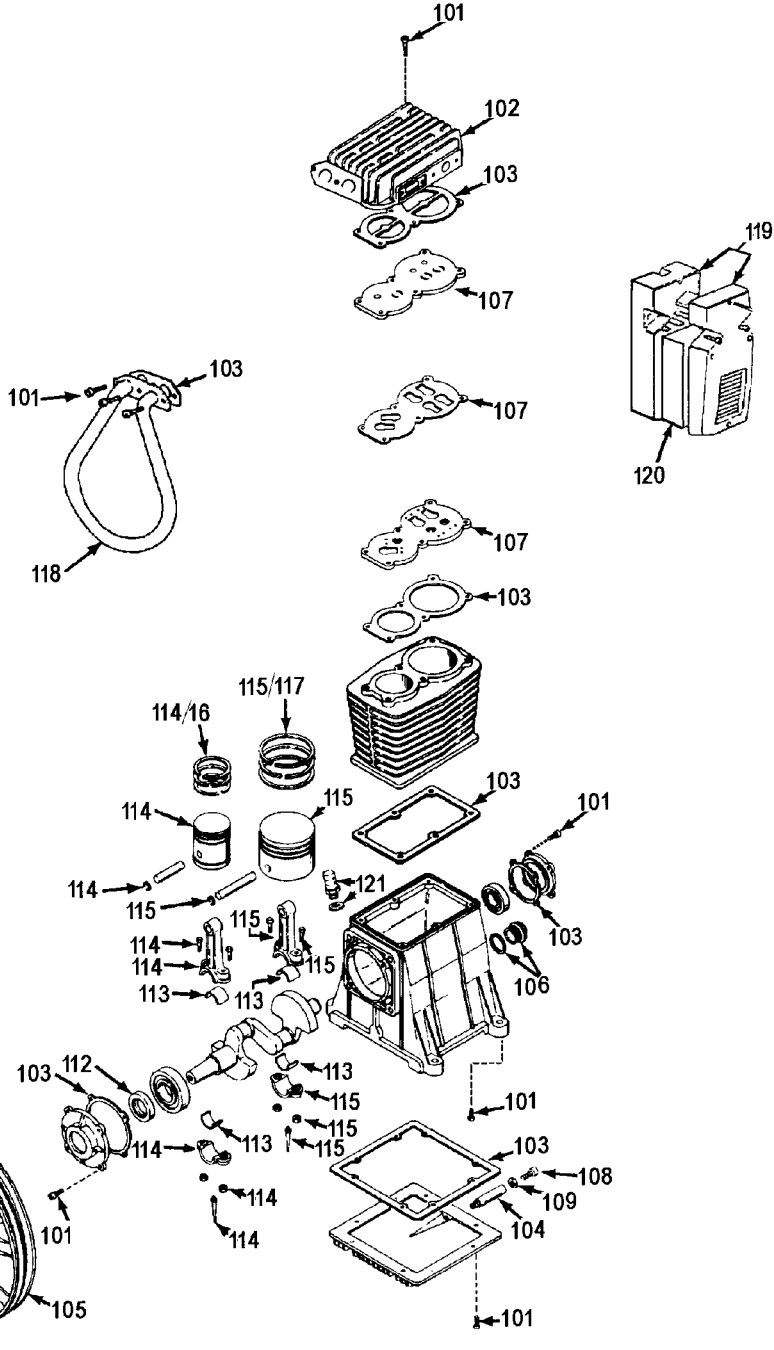

TORQUE TO  
32-33 ft.-lbs.

TORQUE TO  
20-25 ft.-lbs.

## Parts List for CPLKC7080V2 Type 0

Item Number	Part Number	Description	Qty Required
1	AC-0434	BELTGUARD OUTSIDE	1
2	BT-304	BELT A-SEC A58 59.3	1
3	SS-559	SCREW .313-18X.375 S	1
4	PU-2893	PULLEY	1
5	SSF-953-ZN	SCREW #10X.625 HHW S	2
6	SSF-8131	NUT SPEED 8AB U TYPE	2
7	91895680	SCREW .250-20X.750 H	4
8	AC-0433	BELTGUARD INSIDE	1
9	D26719	MOTOR OL 240V 2POLE	1
10	SSF-3140-ZN	SCREW .375-16X1.00 H	4
11	SSF-8111-ZN	NUT .375-16 HEX WHIZ	4
12	000000-00	No Longer Available	1
13	A17038	DRAIN VALVE	1
15	Z-D20596	SWITCH PRES 1PORT 14	1
16	5140067-09	NIPPLE	1
17	TIA-4200	VALVE SAFETY 200 .25	1
18	AC-0764	MANIFOLD 1 NPT ALUMI	1
19	GA-360-B	GAUGE 300 PSI BACK M	1
22	SSW-7482	CONNECTOR CONDUIT 3/	1
23	AC-0763	TUBE PRESSURE RELIEF	1
24	SSP-7811	ASSY NUT SLEEVE 1/4	1
25	SS-8553	CONNECTOR BODY	1
26	SSP-7812	ASSY NUT SLEEVE 1/2	1
27	SSF-3159	SCREW .375-16X2.00 H	4
28	Z-ABP-459	PUMP ABAC COMP B5900	1
32	DAC-306	BRACKET BELTGUARD	1
34	5140117-64	BUSHING 3/4NPT M 1/2	1

## Parts List for CPLKC7080V2 Type 0

Item Number	Part Number	Description	Qty Required
37	DAC-225	CONNECTOR MALE 1/2OD	1
38	AC-0751	TUBE OUTLET .50 OD C	1
39	A19715	VALVE CHECK 1/2NPT X	1
101	ABP-8226501	KIT HARDWARE ABAC B5	1
102	ABP-5961405	HEAD	1
103	ABP-5950057	KIT GASKET	1
104	D20567	KIT EXTENSION DRAIN	1
105	ABP-4000101	FLYWHEEL ABAC B5900	1
106	ABP-9022003	ASSY SIGHT GLASS	1
107	ABP-5940050	KIT VALVE PLATE ABAC	1
108	ABP-9101164	SCREW M10-1.5X15 SKT	1
109	ABP-9162030	SEAL DRAIN PLUG	1
110	BAL-1000417	WASHER FLYWHEEL NS39	1
111	ABP-9110022	SCREW FLYWHEEL	1
112	ABP-9163020	SEAL CRANKSHAFT	1
113	5140026-18	BEARING SPLIT CONN R	2
114	ABP-8226502	RING RUNNING GEAR HP	1
115	ABP-8226503	KIT RUNNING GEAR LP	1
116	ABP-8227093	KIT HP RING	1
117	ABP-8227092	KIT LP RING	1
118	ABP-5962020	INTERCOOLER	1
119	ABP-5981000	ASSY FILTER ABAC B59	1
120	ABP-5281100	FILTER	1
121	ABP-9024011	OIL FILTER PLUG (ABA	1
122	ABP-9049020	VALVE SAFETY	1
856	000000-00	No Longer Available	1