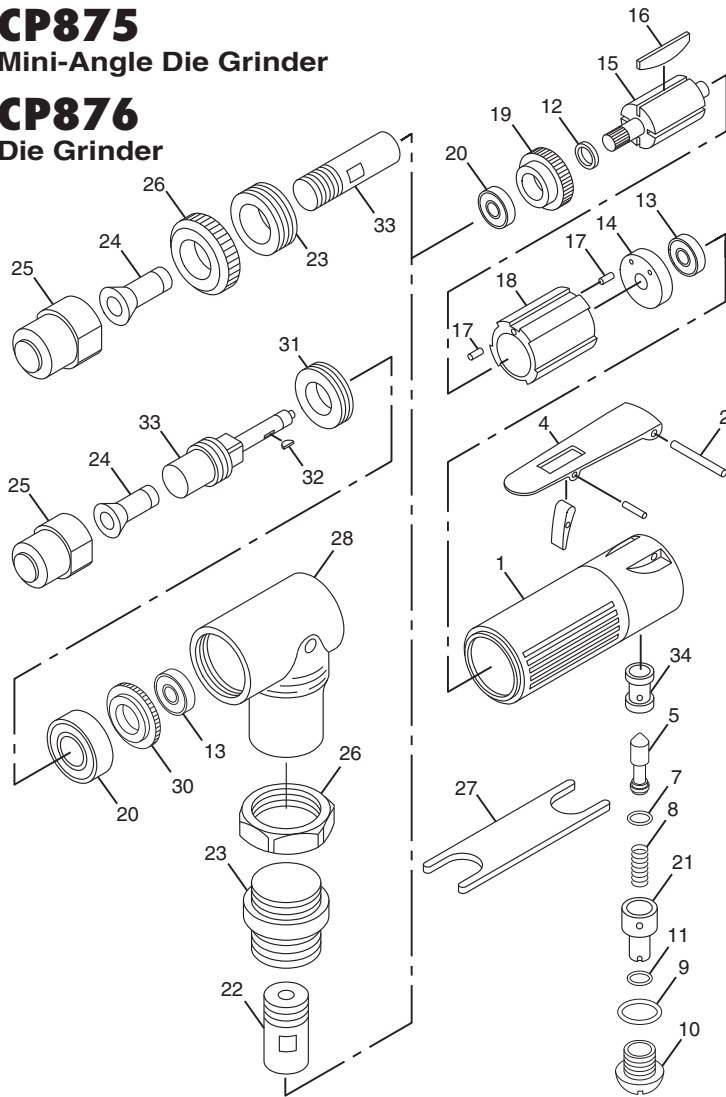

CP875

Mini-Angle Die Grinder

CP876

Die Grinder

Index No.	Part No.	Description	No. Req'd.
1	CA144786	Housing-Motor (Incl: Index No.34)	1
2	CA144787	Pin-Throttle	1
4	CA144788	Lever-Throttle (Incl: Lockout)	1
5	CA144789	Valve-Throttle	1
7	CA144842	O-Ring (P4)	1
8	CA144790	Spring-Throttle Valve	1
9	CA144843	O-Ring (P10)	1
10	CA144791	Plug-Throttle Valve	1
11	CA144844	O-Ring (P7)	1
12	CA144792	Collar-Rotor	1
13	CA144793	Bearing-Ball (CP875)	2
	CA144793	Bearing-Ball (CP876)	1
14	CA144794	Plate-Rear End	1
15	CA144795	Rotor	1
16	CA144796	Blade Set-Rotor (4)	1
17	CA144797	Pin-Roll	2
18	CA144798	Liner	1
19	CA144799	Plate-Front End (CP875)	1
	CA144855	Plate-Front End (CP876)	1
20	CA144800	Bearing-Ball (CP875)	2
	CA144800	Bearing-Ball (CP876)	1
21	CA144801	Regulator-Air	1
22	CA144802	Pinion (CP875)	1
23	CA144803	Nut-Clamp (CP875)	1
	CA144856	Nut-Clamp (CP876)	1
24	C138727	Collet (1/4 in.)	1
	C139289	Collet (6 mm)	1
25	C138728	Nut-Collet	1
26	CA144806	Cap-Housing (CP875)	1
	CA144857	Cap-Housing (CP876)	1
27	CA144807	Wrench-Spanner	2
28	CA144808	Head-Housing. (Incl: Grease Fitting)	1
30	CA144809	Gear-Bevel (CP875)	1
31	CA144810	Ring-Lock (CP875)	1
32	CA144811	Key (CP875)	1
33	CA144812	Spindle (CP 875)	1
	CA144858	Spindle (CP 876)	1
34	CA147745	Bushing-Throttle Valve	1
35	CA144813	Decal Safety Warning (not shown)	1
	CA145217	Motor Assy. (Incl: Index Nos. 13, 14, 15, 16, 17, 18, 19, 20 & 22) (CP875)	1
	CA145315	Motor Assy. (Incl: Index Nos. 13, 14, 15, 16, 17, 18, 19, 20 & 33) (CP876)	1
	CA145218	Gear Housing Assy. (Incl: Index Nos. 13, 20, 28, 30, 31, 32, & 33) (CP875)	1
	CA145219	Housing Assy. (Incl: Index Nos. 1, 5, 7, 8, 9, 10, 11 & 21) (CP875, CP876)	1