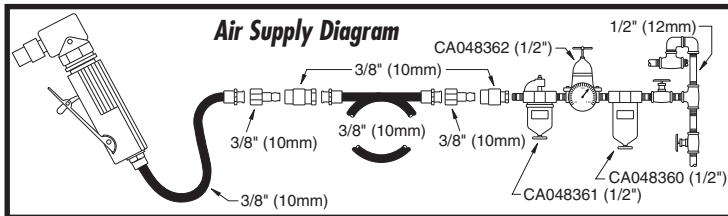

CP875

Mini-Angle Die Grinder

CP876

Die Grinder

Index No.	Part No.	Description	No. Req'd.
1	CA144786	Housing-Motor (Incl: Index No.34)	1
2	CA144787	Pin-Throttle	1
4	CA144788	Lever-Throttle (Incl: Lockout)	1
5	CA144789	Valve-Throttle	1
7	CA144842	O-Ring (P4)	1
8	CA144790	Spring-Throttle Valve	1
9	CA144843	O-Ring (P10)	1
10	CA144791	Plug-Throttle Valve	1
11	CA144844	O-Ring (P7)	1
12	CA144792	Collar-Rotor	1
13	CA144793	Bearing-Ball (CP875)	2
	CA144793	Bearing-Ball (CP876)	1
14	CA144794	Plate-Rear End	1
15	CA144795	Rotor	1
16	CA144796	Blade Set-Rotor (4)	1
17	CA144797	Pin-Roll	2
18	CA144798	Liner	1
19	CA144799	Plate-Front End (CP875)	1
	CA144855	Plate-Front End (CP876)	1
20	CA144800	Bearing-Ball (CP875)	2
	CA144800	Bearing-Ball (CP876)	1
21	CA144801	Regulator-Air	1
22	CA144802	Pinion (CP875)	1
23	CA144803	Nut-Clamp (CP875)	1
	CA144856	Nut-Clamp (CP876)	1
24	C138727	Collet (1/4 in.)	1
	C139289	Collet (6 mm)	1
25	C138728	Nut-Collet	1
26	CA144806	Cap-Housing (CP875)	1
	CA144857	Cap-Housing (CP876)	1
27	CA144807	Wrench-Spanner	2
28	CA144808	Head-Housing. (Incl: Grease Fitting)	1
30	CA144809	Gear-Bevel (CP875)	1
31	CA144810	Ring-Lock (CP875)	1
32	CA144811	Key (CP875)	1
33	CA144812	Spindle (CP 875)	1
	CA144858	Spindle (CP 876)	1
34	CA147745	Bushing-Throttle Valve	1
35	CA144813	Decal Safety Warning (not shown)	1
	CA145217	Motor Assy. (Incl: Index Nos. 13, 14, 15, 16, 17, 18, 19, 20 & 22) (CP875)	1
	CA145315	Motor Assy. (Incl: Index Nos. 13, 14, 15, 16, 17, 18, 19, 20 & 33) (CP876)	1
	CA145218	Gear Housing Assy. (Incl: Index Nos. 13, 20, 28, 30, 31, 32, & 33) (CP875)	1
	CA145219	Housing Assy. (Incl: Index Nos. 1, 5, 7, 8, 9, 10, 11 & 21) (CP875, CP876)	1