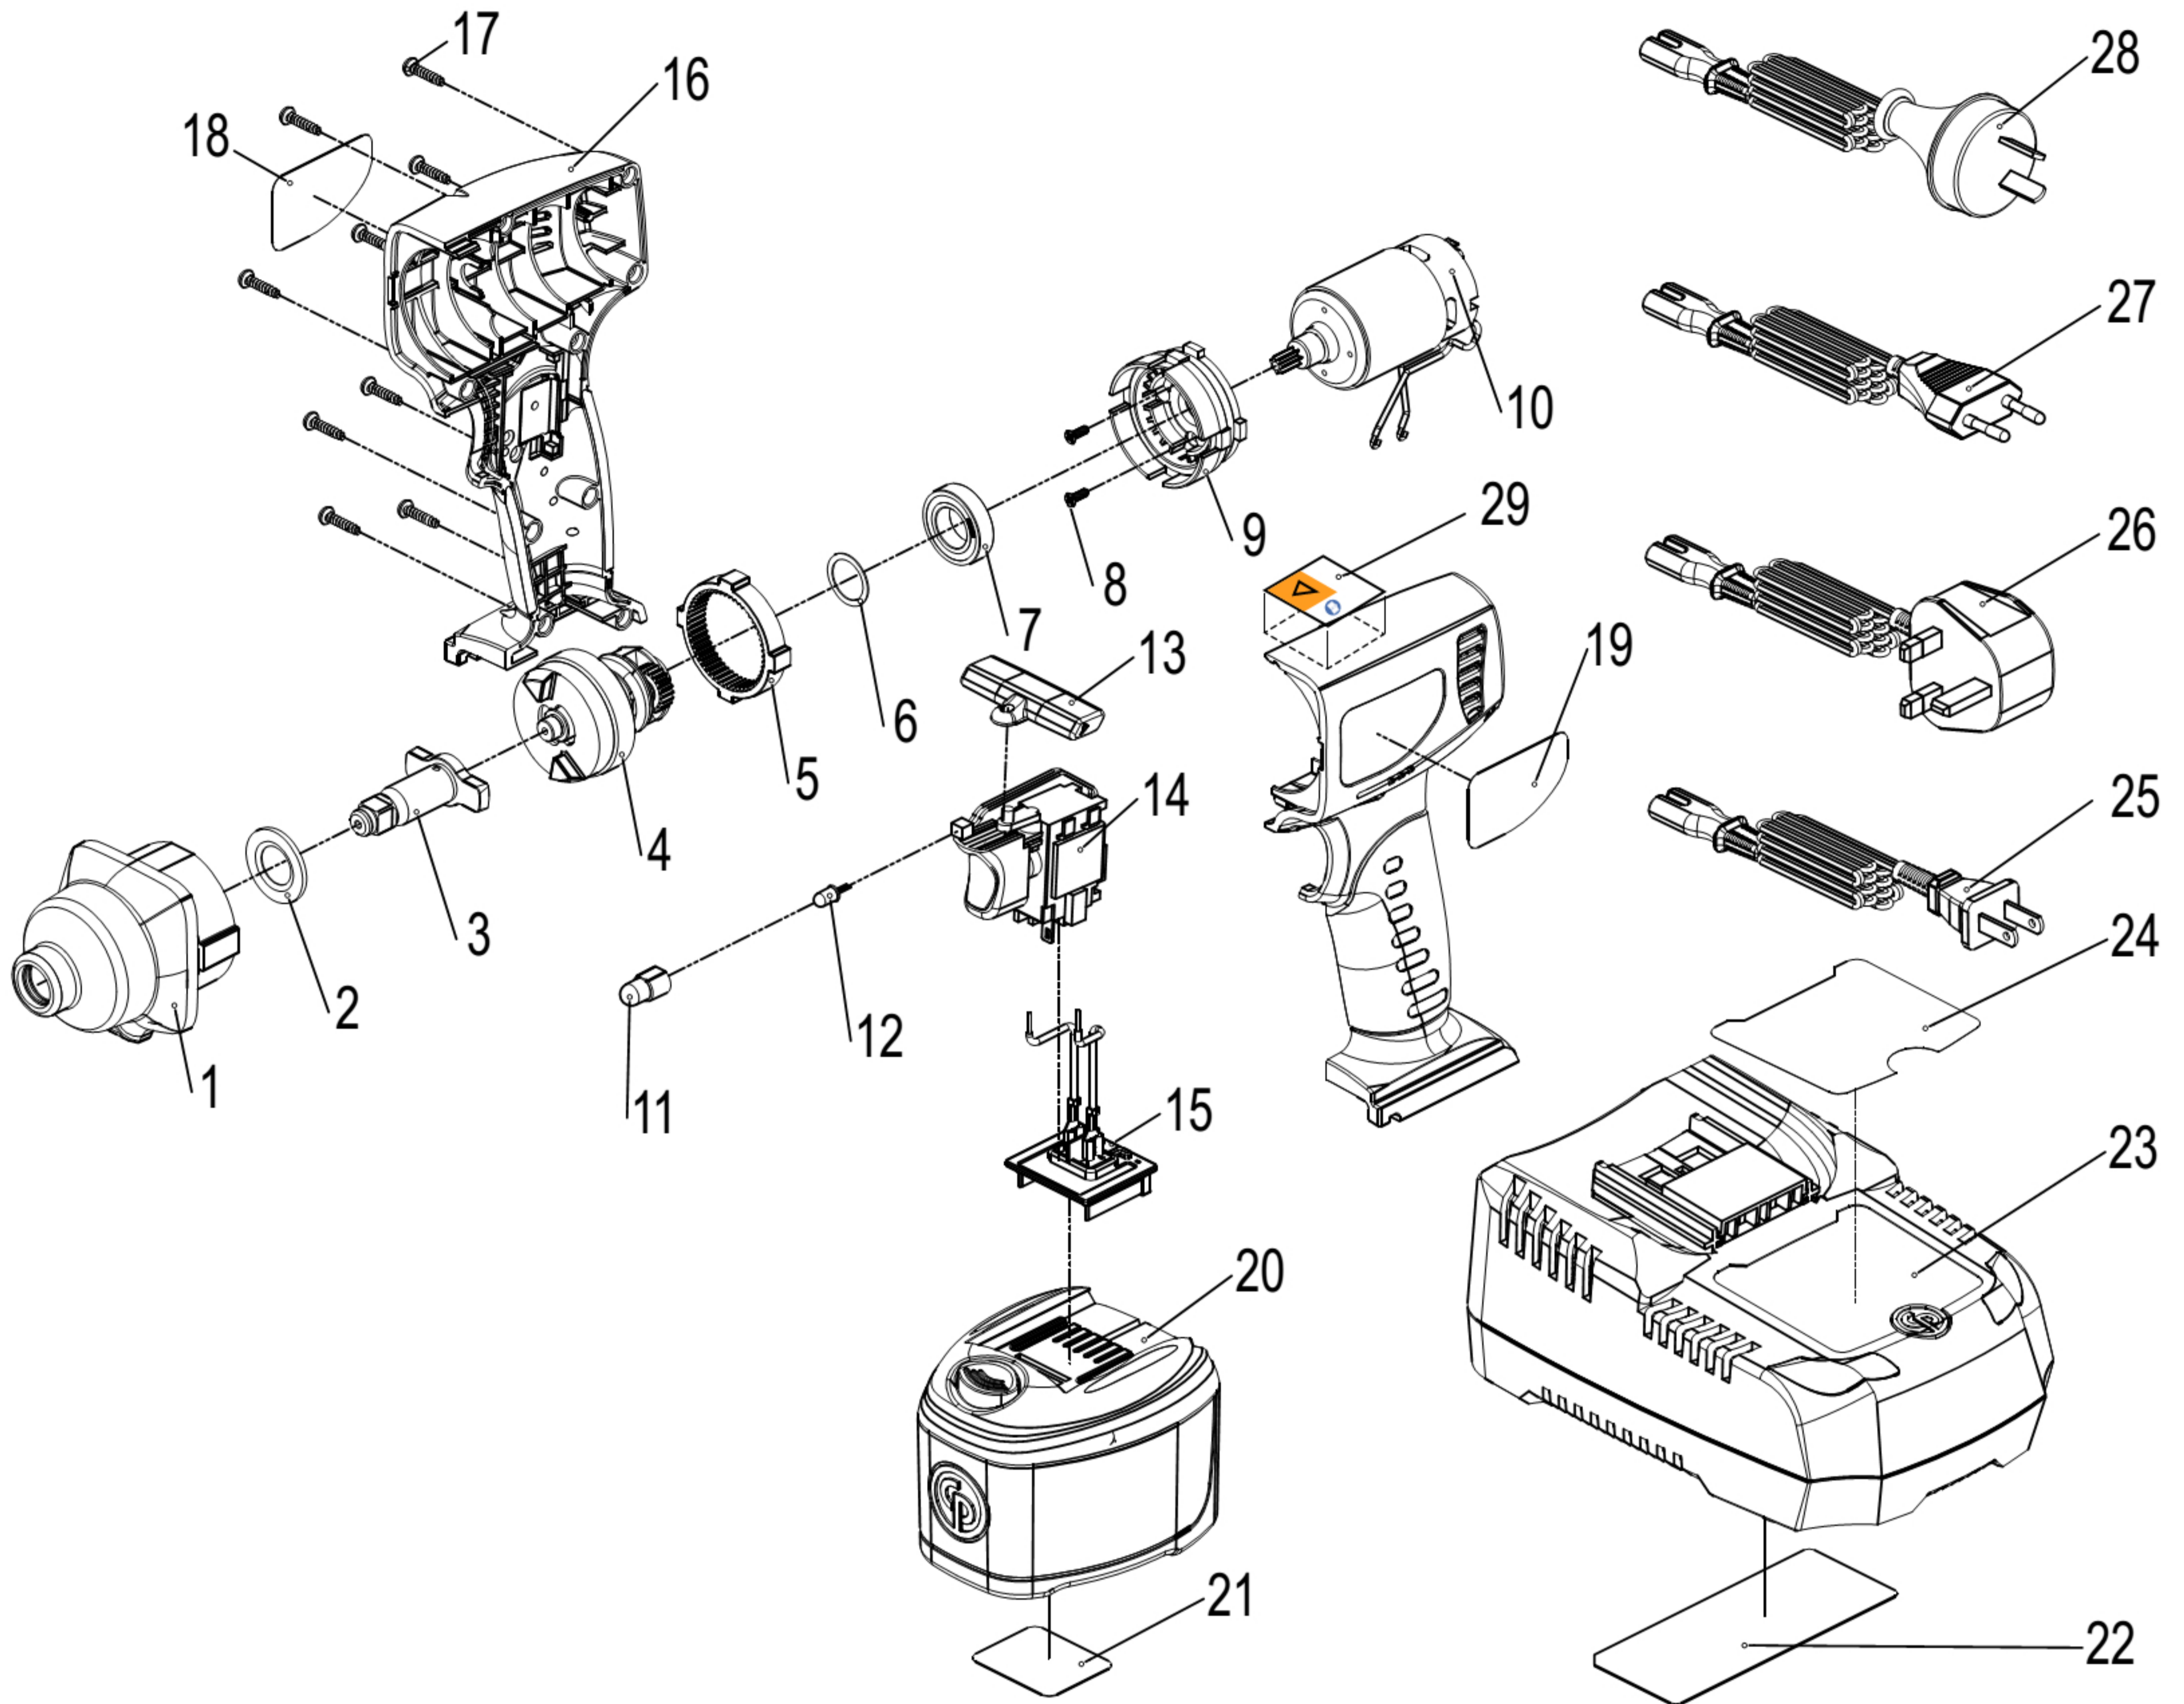

CP8738L Series

Cordless Impact Wrench

Index No.	Part No.	Description	No. Req'd.	Index No.	Part No.	Description	No. Req'd.
1	8940163327	Front cover Ass'y	1	20	8940163531	12V Ni-CD Battery pack	2*
2	8940163328	Rubber washer	1		8940163533	10.8V Li-Ion Battery pack	2*
3	8940163329	Front impact Ass'y	1	21	8940163257	Battery Label	1
4	8940163330	Rear Impact Ass'y	1	22	8940163260	Charger Label - Upper	1
5	8940163331	Gear Ring	1	23	8940163527	Charger - US (inclu.25)	1*
6	8940163332	0.5T Washer	1	23	8940163528	Charger - UK (inclu.26)	1*
7	8940163333	Bearing	1	23	8940163529	Charger - EU (inclu.27)	1*
8	8940163334	M3X8L Screw	2	23	8940163530	Charger - AUS (inclu.28)	1*
9	8940163335	Gear Ring Fixity	1	24	8940163261	Charger Label - Lower	1
10	8940163336	Motor Ass'y	1	29	8940163253	Name Plate/Warning CP8738	1
11	8940163337	LED Fixity	1				
12	8940163351	LED White Light Bulb	1				
13	8940163339	Forward/reverse Rod	1				
14	8940163340	Switch Ass'y	1				
15	8940163341	Battery Connector Ass'y	1				
16	8940163342	Main Housing - L+R	1				
17	8940163349	TP3.5x15L T15 Screw	9				
18	8940163344	Main Housing Label -R	1				
19	8940163345	Main Housing Label -L	1				