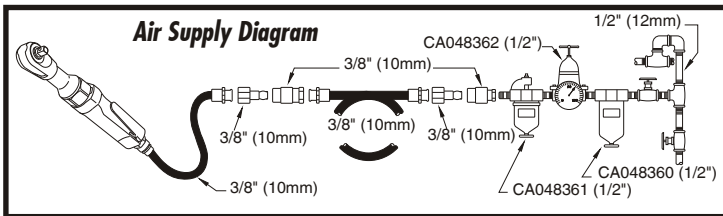

CP824/824T

Air Ratchet

Index No.	Part No.	Description	No. Req'd.
3	CA146388	Spring-Throttle	1
5	CA157831	Valve-Throttle	1
7	C087316	O-Ring (-006)	1
14	CA157832	Lever-Throttle	1
15	P143294	Pin-Roll 3.0 x 22	1
18	CA157833	Spring-Ratchet	1
20	S000821	Ball-Steel .125	2
29	CA157834	Pawl-Ratchet	1
30	CA146397	O-Ring	1
32	CA157835	Handle-Throttle (Incl: Index No. 109)	1
34	CA157836	Plug-Throttle Valve	1
38	CA157837	Button-Reverse (CP824)	1
	CA157838	Button-Reverse (CP824T)	1
39	CA157839	Spring-Friction	2
40	CA157840	Shank-Ratchet 1/4" (CP824)	1
		(Incl: Index No. 110)	
	CA157841	Shank-Ratchet 3/8" (CP824T)	1
		(Incl: Index No. 110)	
48	CA157842	Bushing-Drive	1
54	CA157867	Bearing-Ball	1
58	CA157843	Plate-Rear End (Incl: Index No. 59)	1
60	CA157844	Liner	1
61	CA157845	Rotor	1
62	CA157869	Blade-Rotor (Set of 4)	1
64	KF138213	Bearing-Needle	1
65	CA157847	Plate-Front End	1
		(Incl: Index Nos. 66 & 67)	
68	CA146415	Bearing-Ball	1
69	CA157848	Bearing-Plain	1
92	CA157849	Shaft-Crank	1
95	CA157864	Pin-Lock	1
104	CA157868	Ring-Retaining	1
108	CA157850	Washer-Thrust (CP824)	1
	CA157851	Washer-Thrust (CP824T)	1
109	CA157852	Bushing-Throttle	1
111	CA157853	Pin-Dowel	1
112	CA157854	Washer	1
113	CA157855	Housing-Ratchet (Incl: Index Nos. 64 & 69)	1
119	CA157856	Clamp-Housing	1
134	CA157857	Yoke-Ratchet	1
159	CA157858	Washer	1
160	CA157859	Spindle-Idler	1
161	CA157860	Gear-Idler	3
162	CA157861	Roller-Needle	3
165	CA157862	Gear-Internal	1
166	CA157863	Bushing-Air Inlet	1
167	CA157865	Deflector-Exhaust	1
168	CA157866	Muffler	1
170	CA155262	Warning Decal	1
	CA157928	Cover-Protective (Optional)	1