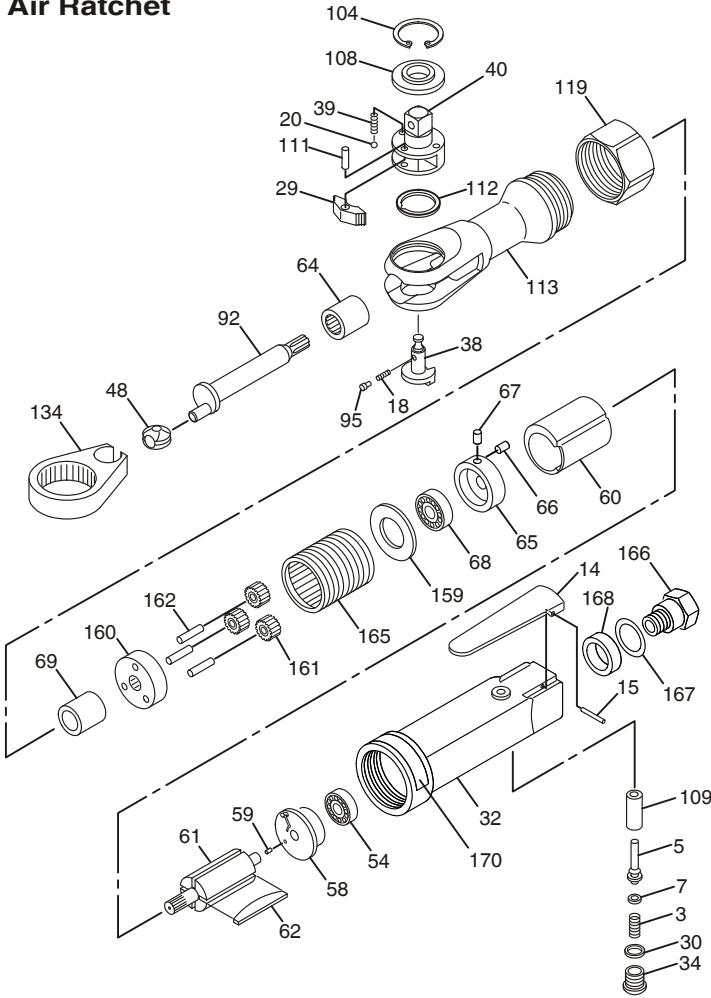

CP824/824T

Air Ratchet

Index No.	Part No.	Description	No. Req'd.
3	CA146388	Spring-Throttle	1
5	CA157831	Valve-Throttle	1
7	C087316	O-Ring (-006)	1
14	CA157832	Lever-Throttle	1
15	P143294	Pin-Roll 3.0 x 22	1
18	CA157833	Spring-Ratchet	1
20	S000821	Ball-Steel .125	2
29	CA157834	Pawl-Ratchet	1
30	CA146397	O-Ring	1
32	CA157835	Handle-Throttle (Incl: Index No. 109)	1
34	CA157836	Plug-Throttle Valve	1
38	CA157837	Button-Reverse (CP824)	1
	CA157838	Button-Reverse (CP824T)	1
39	CA157839	Spring-Friction	2
40	CA157840	Shank-Ratchet 1/4" (CP824)	1
		(Incl: Index No. 110)	
	CA157841	Shank-Ratchet 3/8" (CP824T)	1
		(Incl: Index No. 110)	
48	CA157842	Bushing-Drive	1
54	CA157867	Bearing-Ball	1
58	CA157843	Plate-Rear End (Incl: Index No. 59)	1
60	CA157844	Liner	1
61	CA157845	Rotor	1
62	CA157869	Blade-Rotor (Set of 4)	1
64	KF138213	Bearing-Needle	1
65	CA157847	Plate-Front End	1
		(Incl: Index Nos. 66 & 67)	
68	CA146415	Bearing-Ball	1
69	CA157848	Bearing-Plain	1
92	CA157849	Shaft-Crank	1
95	CA157864	Pin-Lock	1
104	CA157868	Ring-Retaining	1
108	CA157850	Washer-Thrust (CP824)	1
	CA157851	Washer-Thrust (CP824T)	1
109	CA157852	Bushing-Throttle	1
111	CA157853	Pin-Dowel	1
112	CA157854	Washer	1
113	CA157855	Housing-Ratchet (Incl: Index Nos. 64 & 69)	1
119	CA157856	Clamp-Housing	1
134	CA157857	Yoke-Ratchet	1
159	CA157858	Washer	1
160	CA157859	Spindle-Idler	1
161	CA157860	Gear-Idler	3
162	CA157861	Roller-Needle	3
165	CA157862	Gear-Internal	1
166	CA157863	Bushing-Air Inlet	1
167	CA157865	Deflector-Exhaust	1
168	CA157866	Muffler	1
170	CA155262	Warning Decal	1
	CA157928	Cover-Protective (Optional)	1

Tune-Up Kit
CA157871 (Incl: Index No's 3, 7, 18, 20, 30, 39, 62, 95, & 104)

Ratchet Head Replacement Kit (CP824)
CA157872 (Incl: Index No's 18, 20, 29, 38, 39, 40, 95, 104, 108, 111 & 112)

Ratchet Head Replacement Kit (CP824T)
CA157873 (Incl: Index No's 18, 20, 29, 38, 39, 40, 95, 104, 108, 111 & 112)