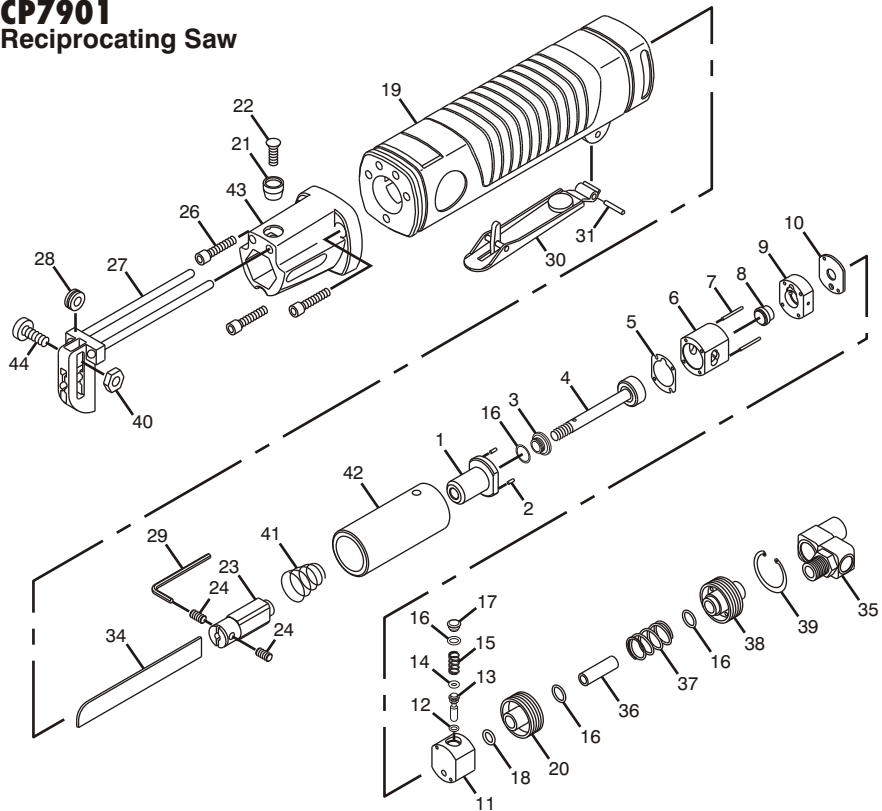

CP7901 Reciprocating Saw

Index No.	Part No.	Description	No. Req'd.	Index No.	Part No.	Description	No. Req'd.
1	CA145052	Cylinder Head Assembly	1	23	CA145074	Holder-Blade	1
2	CA145053	Pin-Dowel	2	24	CA145075	Set-Screw	2
3	CA145054	Bumper	1	26	8940158408	Screw	3
4	8940169021	Piston (Incl: Index No.3)	1	27	8940158409	Guard-Blade	1
5	CA145056	Gasket	1	28	8940158410	Guide Wheel	1
6	CA145057	Cylinder	1	29	CA145080	Wrench-Hex	1
7	CA145058	Pin-Dowel	2	30	8940158411	Lever-Throttle	1
8	CA145059	Valve	1	31	CA145082	Spring Pin	1
9	CA145060	Valve-Assembly (Incl: Index No.8)	1	34	8940158775	Blade-Saw (18T)(5)	1
10	CA145061	Seat Valve	1		8940158776	Blade-Saw (24T)(5)	1
11	8940158401	Body-Throttle Valve	1		8940158777	Blade-Saw (32T)(5)	1
12	CA145063	O-Ring	1	35	8940158412	Universal Swivel Air Inlet Joint	1
13	8940158402	Stem-Throttle Valve	1	36	8940158413	Connecting Tube	1
14	CA145065	O-Ring	1	37	8940158414	Spring	1
15	8940158403	Spring-Throttle Valve	1	38	8940158415	Air Inlet	1
16	CA145067	O-Ring	4	39	8940158416	Retaining Ring	1
17	CA145068	Cap-Throttle Valve	1	40	8940158417	Nylon Nut	1
18	8940158337	Rubber Washer	1	41	8940158418	Shock Absorbent Spring	1
19	8940158404	Housing-Motor	1	42	8940158419	Main Liner	1
20	8940158405	Bushing-Air Inlet Assembly (Incl: 8940158366 Muffler Cap, 8940158367 Muffler)	1	43	8940158420	Front Head	1
21	8940158406	Spacer	1	44	8940158421	Screw	1
22	8940158407	Screw	1		8940158363	Decal-Warning Safety (Not Shown)	1