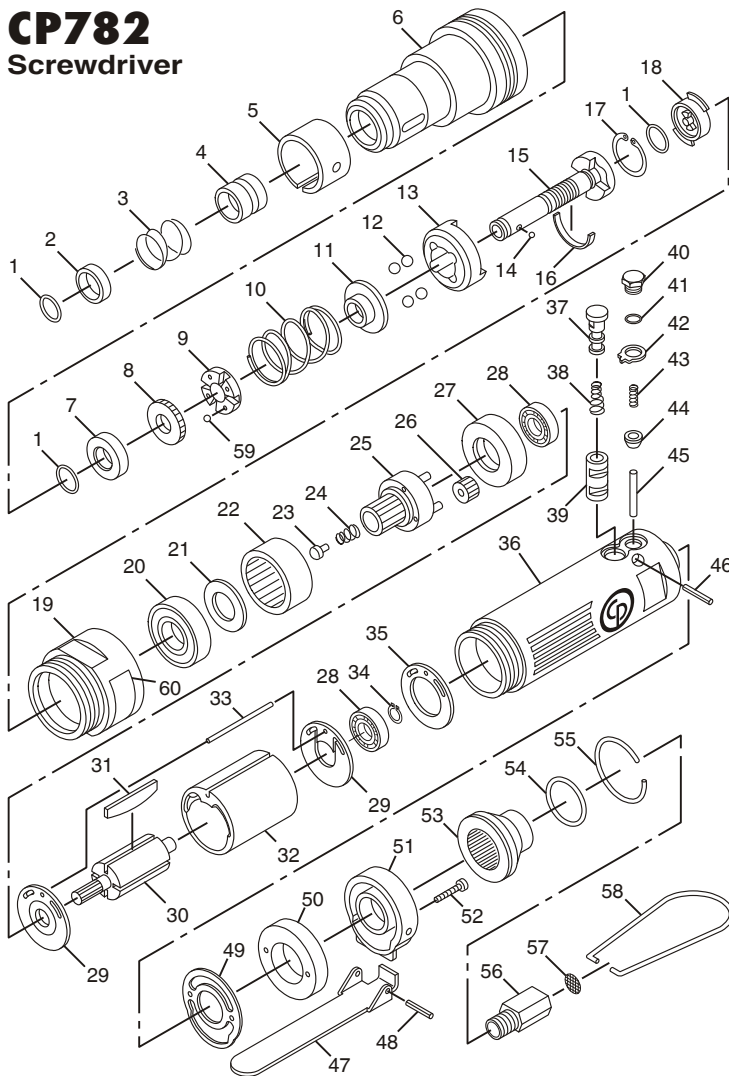

CP782 Screwdriver

Index No.	Part No.	Description	No. Req'd.
1	C148855	Ring-Retainer	3
2	C148856	Washer	1
3	C148857	Spring-Retainer	1
4	C148858	Retainer-Ball	1
5	C148859	Cover-Adjustment	1
6	C148860	Housing-Clutch	1
7	C148861	Spacer	1
8	C148862	Nut-Adjustment	1
9	C148863	Washer	1
10	C148864	Spring (Standard)	1
11	C148865	Washer-Thrust	1
12	C148866	Ball-Steel .125" Dia.	4
13	C148867	Clutch-Carrier	1
14	S000821	Ball-Steel	1
15	C148868	Spindle-Cam	1
16	C148869	Wiper	1
17	C148870	Ring-Retaining	1
18	C148871	Dog-Drive	1
19	C148872	Nut-Clamp	1
20	S014490	Bearing-Ball	1
21	C148803	Plate-Steel	1
22	KF137282	Gear-Internal	1
23	C148873	Pin-Guide	1
24	C148874	Spring-Guide Pin	1
25	C148875	Carrier (Includes Index No. 61)	1
26	KF137281	Gear-Idler (Includes Index No. 62)	3
27	CA146095	Spacer	1
28	S025101	Bearing-Ball	1
29	CA146096	Plate Rear-End	2
30	CA146097	Rotor	1
31	CA145709	Blade-Rotor	5
32	CA146098	Liner	1
33	KF131295	Pin-Liner Dowel	1
34	KF137287	Ring-Retainer	1
35	CA146099	Gasket-Motor	1
36	C148783	Housing-Motor (Includes Bushing)	1
37	C148787	Valve-Reverse	1
38	C148793	Spring-Reverse	1
39	C148788	Bushing-Reverse Valve	1
40	C148804	Screw-Valve	1
41	P083071	O-Ring -011	1
42	C148794	Retainer-Reverse	1
43	C136940	Spring-Valve	1
44	C148786	Valve	1
45	C148785	Pin-Valve	1
46	KF137213	Pin-Roll	1
47	C148784	Lever-Throttle	1
48	C114089	Pin-Roll	1
49	C148792	Gasket-Housing	1
50	C148805	Muffler	1
51	C148791	Cap-Housing	1
52	C148800	Screw	2
53	KF125475	Sleeve-Exhaust	1
54	C148789	O-Ring	1
55	P092536	O-Ring -020	1
56	C148790	Bushing-Air Inlet	1
57	CA146112	Screen	1
58	C148806	Hanger	1
59	C148876	Ball-Steel	4
60	CA146619	Decal-Safety Warning	1
61	C148796	Pin-Idler Gear	1
62	C148797	Bushing-Idler Gear	1