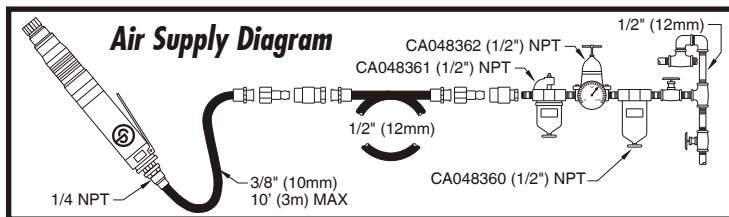

CP782 Screwdriver

Index No.	Part No.	Description	No. Req'd.
1	C148855	Ring-Retainer	3
2	C148856	Washer	1
3	C148857	Spring-Retainer	1
4	C148858	Retainer-Ball	1
5	C148859	Cover-Adjustment	1
6	C148860	Housing-Clutch	1
7	C148861	Spacer	1
8	C148862	Nut-Adjustment	1
9	C148863	Washer	1
10	C148864	Spring (Standard)	1
11	C148865	Washer-Thrust	1
12	C148866	Ball-Steel .125" Dia.	4
13	C148867	Clutch-Carrier	1
14	S000821	Ball-Steel	1
15	C148868	Spindle-Cam	1
16	C148869	Wiper	1
17	C148870	Ring-Retaining	1
18	C148871	Dog-Drive	1
19	C148872	Nut-Clamp	1
20	S014490	Bearing-Ball	1
21	C148803	Plate-Steel	1
22	KF137282	Gear-Internal	1
23	C148873	Pin-Guide	1
24	C148874	Spring-Guide Pin	1
25	C148875	Carrier (Includes Index No. 61)	1
26	KF137281	Gear-Idler (Includes Index No. 62)	3
27	CA146095	Spacer	1
28	S025101	Bearing-Ball	1
29	CA146096	Plate Rear-End	2
30	CA146097	Rotor	1
31	CA145709	Blade-Rotor	5
32	CA146098	Liner	1
33	KF131295	Pin-Liner Dowel	1
34	KF137287	Ring-Retainer	1
35	CA146099	Gasket-Motor	1
36	C148783	Housing-Motor (Includes Bushing)	1
37	C148787	Valve-Reverse	1
38	C148793	Spring-Reverse	1
39	C148788	Bushing-Reverse Valve	1
40	C148804	Screw-Valve	1
41	P083071	O-Ring -011	1
42	C148794	Retainer-Reverse	1
43	C136940	Spring-Valve	1
44	C148786	Valve	1
45	C148785	Pin-Valve	1
46	KF137213	Pin-Roll	1
47	C148784	Lever-Throttle	1
48	C114089	Pin-Roll	1
49	C148792	Gasket-Housing	1
50	C148805	Muffler	1
51	C148791	Cap-Housing	1
52	C148800	Screw	2
53	KF125475	Sleeve-Exhaust	1
54	C148789	O-Ring	1
55	P092536	O-Ring -020	1
56	C148790	Bushing-Air Inlet	1
57	CA146112	Screen	1
58	C148806	Hanger	1
59	C148876	Ball-Steel	4
60	CA146619	Decal-Safety Warning	1
61	C148796	Pin-Idler Gear	1
62	C148797	Bushing-Idler Gear	1