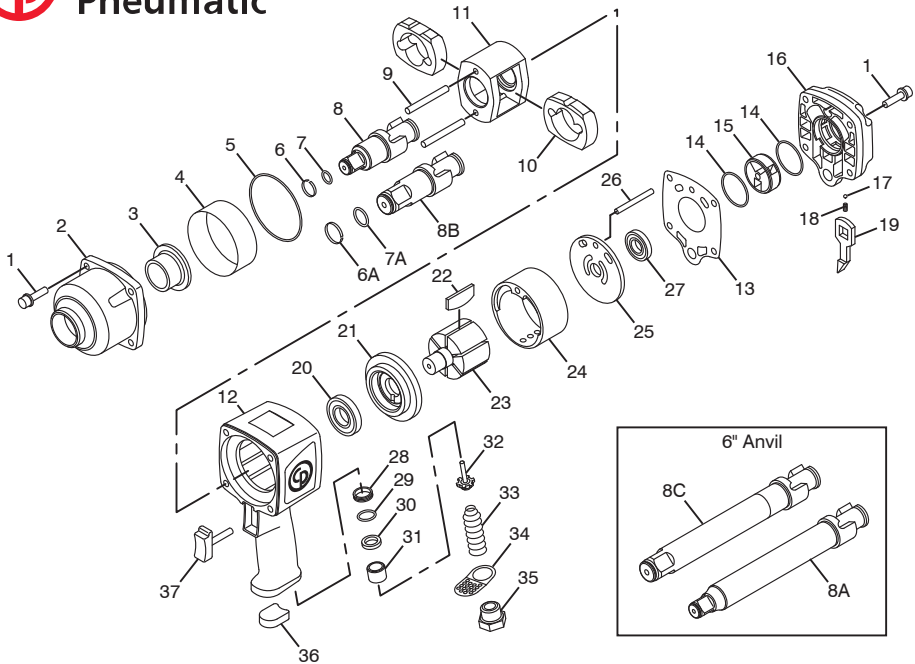

Chicago Pneumatic

**CP7763 & CP7773 Series
Impact Wrench**

Index No.	Part No.	Description	No. Req'd.	Index No.	Part No.	Description	No. Req'd.
1	8940162843	Screw	8	27	8940162872	Bearing	1
2	8940162946	Clutch Housing Assembly (Incl: Index Nos. 2, 3)	1	28	8940162873	Insert Bushing	1
4	8940162846	Steel Ring	1	29	8940162874	O-Ring	1
5	8940162847	Gasket-Clutch Housing	1	30	8940162875	Seal	1
6	8940162848	Ring-Friction (3/4 in. Sq.)	1	31	8940162876	Bushing	1
6A	8940162904	Ring-Friction (1 in. Sq.)	1	32	8940162877	Valve-Throttle	1
7	8940162849	O-Ring (3/4 in. Sq.)	1	33	8940162878	Spring-Throttle Valve	1
7A	8940162905	O-Ring (1 in. Sq.)	1	34	8940162879	Exhaust Deflector	1
8	8940162947	Anvil (3/4 in. Sq. Dr.) Assembly (Incl: Index Nos. 6, 7, 8)	1	35	8940162880	Inlet Bushing	1
8A	8940162948	Anvil (3/4 in. Sq. Dr. 6 in. Extension) Assembly (Incl: Index Nos. 6, 7, 8A)	1	36	8940162881	Muffler	1
8B	8940162949	Anvil (1 in. Sq. Dr.) Assembly (Incl: Index Nos. 6A, 7A, 8B)	1	37	8940162882	Lever-Throttle	1
8C	8940162950	Anvil (1 in. Sq. Dr. 6 in. Extension) Assembly (Incl: Index Nos. 6A, 7A, 8C)	1				
9	8940162854	Pin	2	Tune-Up Kit for CP7763 & CP7763-6 8940162925 (Incl: Index Nos. 5, 6, 7, 13, 14, 17, 18, 22, 29, 30) Repair Kit for CP7763 8940162927 (Incl: Index Nos. 5, 6, 7, 8, 9, 10, 13, 14, 17, 18, 22, 29, 30) Repair Kit for CP7763-6 8940162928 (Incl: Index Nos. 5, 6, 7, 8A, 9, 10, 13, 14, 17, 18, 22, 29, 30) Tune-Up Kit for CP7773 & CP7773-6 8940162926 (Incl: Index Nos. 5, 6A, 7A, 13, 14, 17, 18, 22, 29, 30) Repair Kit for CP7773 8940162929 (Incl: Index Nos. 5, 6A, 7A, 8B, 9, 10, 13, 14, 17, 18, 22, 29, 30) Repair Kit for CP7773-6 8940162930 (Incl: Index Nos. 5, 6A, 7A, 8C, 9, 10, 13, 14, 17, 18, 22, 29, 30) Protective Boot 8940163076			
10	8940162855	Dog	2				
11	8940162856	Cage	1				
12	8940162857	Housing-Motor	1				
13	8940162858	Gasket-Rear Cover	1				
14	8940162859	O-Ring	2				
15	8940162860	Reverse Valve	1				
16	8940162861	Rear Cover	1				
17	8940162862	Steel Ball	1				
18	8940162863	Spring	1				
19	8940162864	Lever-Reverse Valve	1				
20	8940162865	Bearing	1				
21	8940162866	Plate-Front End	1				
22	8940162867	Blades Set	6				
23	8940162868	Rotor	1				
24	8940162869	Liner	1				
25	8940162870	Plate-Rear End	1				
26	8940162871	Pin	1				