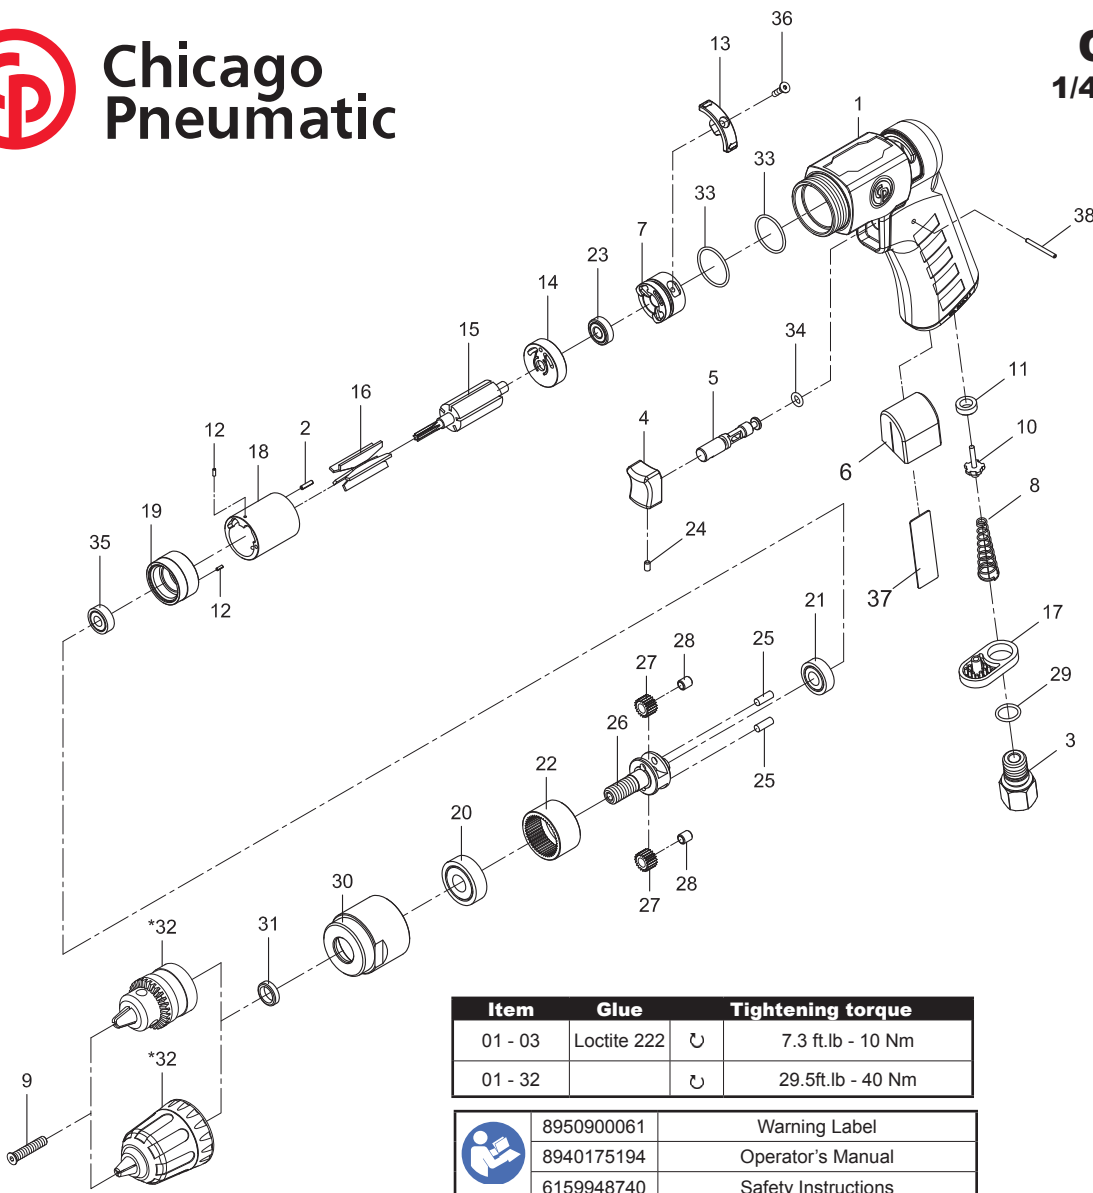

**Chicago
Pneumatic**

CP7300RQCC
1/4" KEY LESS DRILL
Serie D

CP7300RC
1/4" KEY DRILL
Serie D

Item	Glue	Tightening torque
01 - 03	Loctite 222	7.3 ft.lb - 10 Nm
01 - 32		29.5ft.lb - 40 Nm

	8950900061	Warning Label
	8940175194	Operator's Manual
	6159948740	Safety Instructions

Ref	CP Part No.	Description	Q'ty
A	8940175334	Throttle Kit	1
8		Spring	1
10		Valve	1
11		Valve Seat	1
B	8940175335	Inlet Kit	1
3		Air Inlet	1
17		Exhaust Diffuser	1
29		O-Ring (10.7x1.5)	1
C	8940175344	Motor Housing Kit	1
1	8940175327	Motor Housing With Grip	1
4		Trigger	1
5		Valve Stem	1
24		Screw (M3x5)	1
34		O-Ring (4.47x1.78)	1
38		Pin (2x21.8)	1
D	8940175337	Trigger Kit	1
		Include 4, 5, 24, 34 & 36	
E	8940175345	Regulator Kit	1
7		Distributor	1
13		Reversibility Button	1
33		O-Ring (20x1.5)	2
36		Screw (M3x12)	1
F	8940175346	Rear End-Plate Kit	1
14		Rear End Plate	1
23		Ball Bearing (686zz)	1
G	8940175347	Cylinder Kit	1
2		Pin (2x8)	1
12		Spring Pin (1.5x4)	1
18		Cylinder	1

Ref	CP Part No.	Description	Q'ty
H	8940175348	Front End-Plate Kit	1
12		Spring Pin (1.5x4)	1
19		Front End Plate	1
21		Ball Bearing (698zz)	1
35		Ball Bearing (696zz)	1
I	8940175349	Gear Box Kit	1
22		Internal Gear	1
25		Pin (3.97x10.8)	2
26		Cage	1
27		Planet Gear	2
28		Bushing	2
J	8940175341	Service Gear Kit	
		Include 25(x2), 27(x2) & 28(x2)	
SP	8940175350	Small Parts Kit	
		Include 2, 3, 6, 9, 12(x2), 17, 24, 31, 36 & 37	
TK	8940175351	Tune-Up Kit	
		Include 11, 16, 33(x2) & 34	

15	8940158738	Rotor	1
16	8940158741	Rotor Blades (Set of 5)	1
20	8940158685	Ball Bearing (6000zz)	1
30	8940175323	Clamp Nut	1
32*	8940175326	Standard Key Chuck (1/4") & Key(Not Shown) For CP7300RC	1
	8940162272	Standard Keyless Chuck (1/4") For CP7300RQCC	1