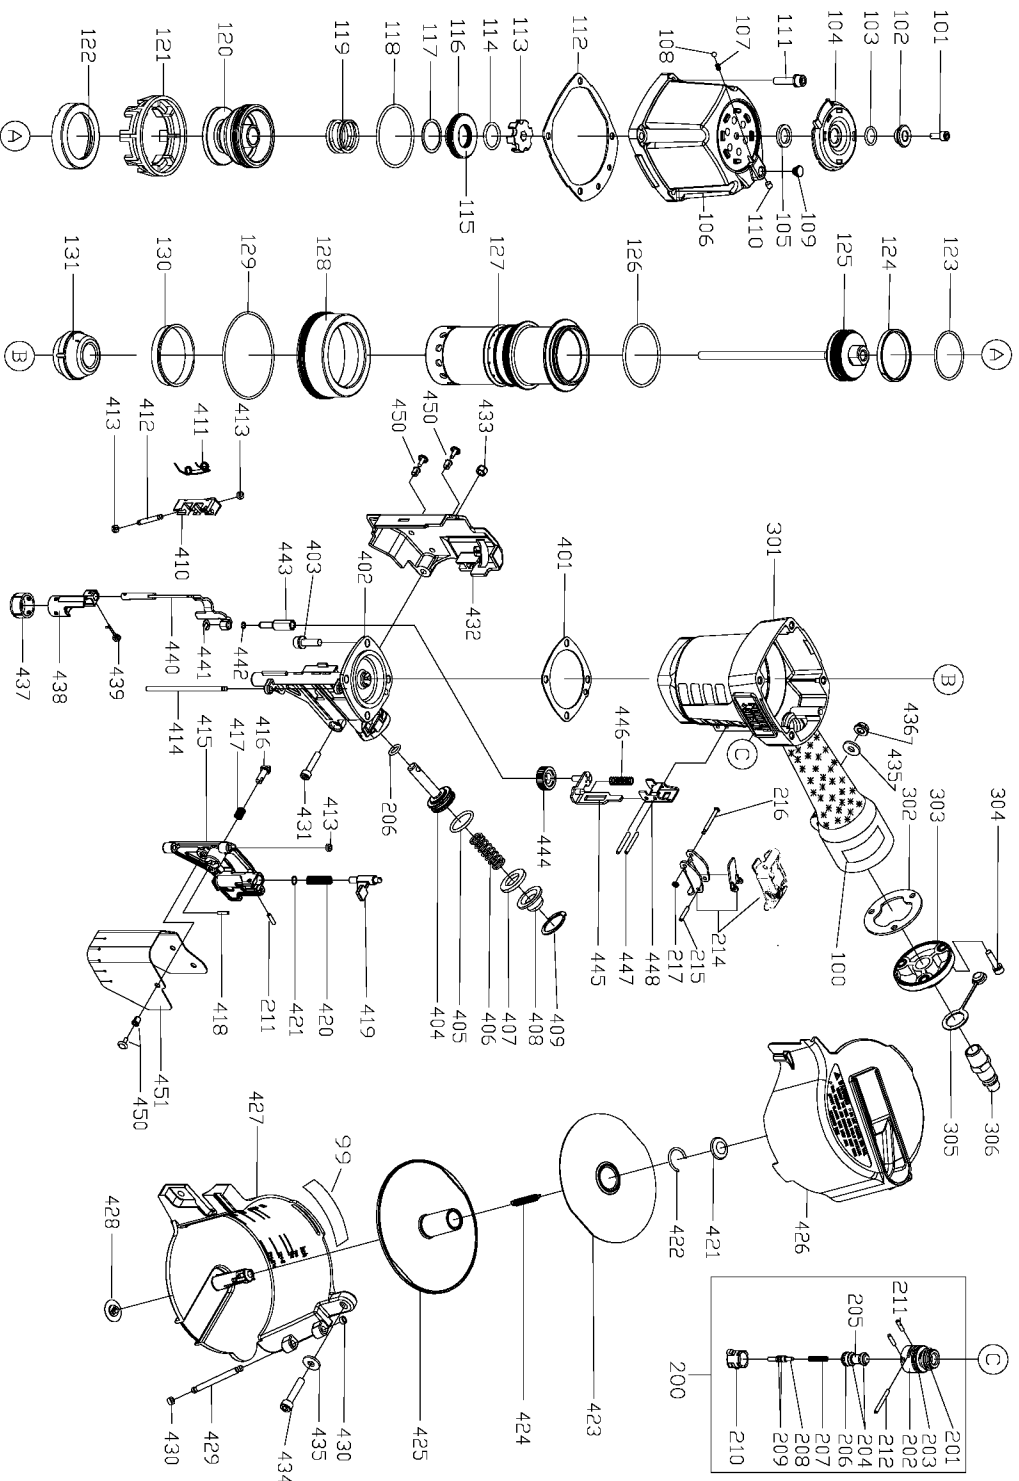

PORTER-CABLE COIL NAILER

WARNING: Repairs should only be attempted by trained repairmen. Contact the nearest Porter-Cable Service Center or other competent repair center.

COIL250

Parts List for COIL250 Type 2

Item Number	Part Number	Description	Qty Required
99	893901	LABEL	1
100	904673	WARNING LABEL	1
101	898303	SCREW	1
102	886186	WASHER	1
103	883849	O-RING	1
104	886187	DEFLECTOR	1
105	886188	RUBBER PAD	1
106	898305	CYLINDER CAP	1
107	886189	SPRING	1
108	886101	BALL	1
109	886148	GROMMET	1
110	883912	SET SCREW	1
111	898306	BOLT	1
112	883913	SEAL	1
113	907879	SPACER	1
113	907879	SPACER	1
114	898308	O-RING	1
115	903815	COLLAR	1
116	883833	O-RING	1
117	898311	GASKET	1
118	898312	O-RING	1
119	A02161	SPRING - HEAD VALVE	1
120	907909	HEAD VALVE PISTON	1
120	907909	HEAD VALVE PISTON	1
121	907881	PRESS RING	1
121	907881	PRESS RING	1
122	907882	PISTON CATCH	1