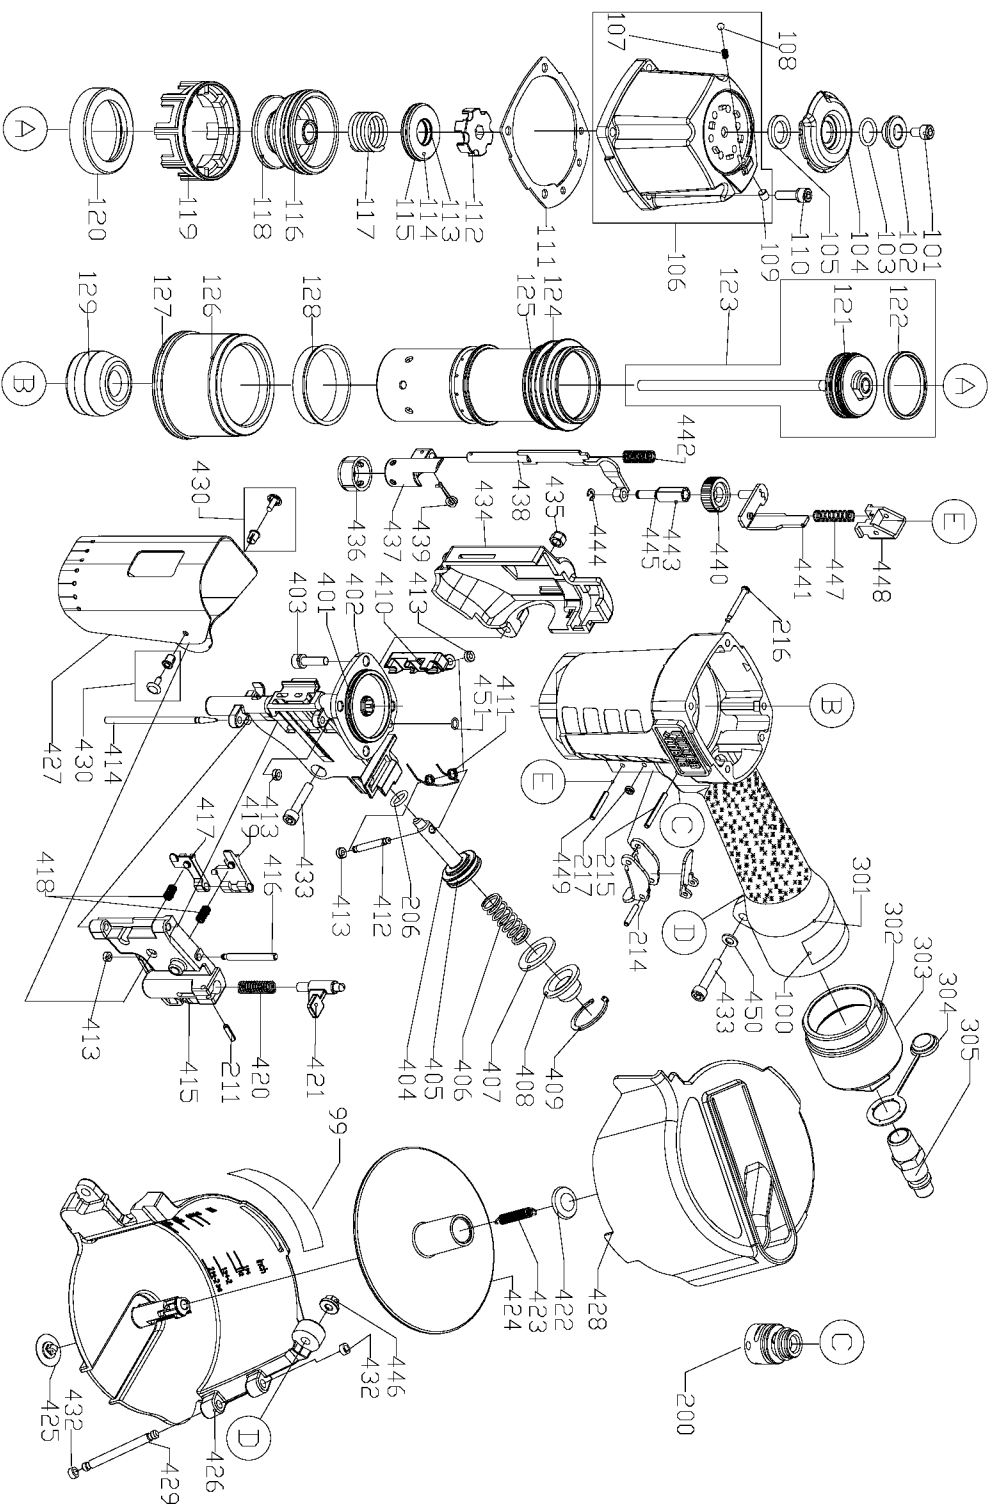

PORTER-CABLE 2" COIL NAILER

WARNING: Repairs should only be attempted by trained repairmen. Contact the nearest Porter-Cable Service Center or other competent repair center.

COIL200

Parts List for COIL200 Type 1

Item Number	Part Number	Description	Qty Required
99	000000-00	No Longer Available	1
100	904673	WARNING LABEL	1
101	898303	SCREW	10
102	886186	WASHER	10
103	883849	O-RING	1
104	886112	DEFLECTOR	1
105	886188	RUBBER PAD	1
106	899407	CAP ASSY.	1
107	886189	SPRING	1
108	886101	BALL	1
109	883912	SET SCREW	10
110	890738	WASHER/BOLT ASSY	1
111	886114	GASKET	1
112	907879	SPACER	1
113	000000-00	No Longer Available	1
114	898419	COLLAR	1
115	883840	O-RING	1
116	899420	O-RING	1
117	899421	SPRING	1
118	899423	HEAD VALVE PISTON	1
119	899422	CYLINDER PRESS RING	1
120	899424	COLLAR	1
121	899425	O-RING	1
122	899525	O-RING	1
123	899426	DRIVER W/RING	1
124	899427	CYLINDER	1
125	886085	O-RING	1