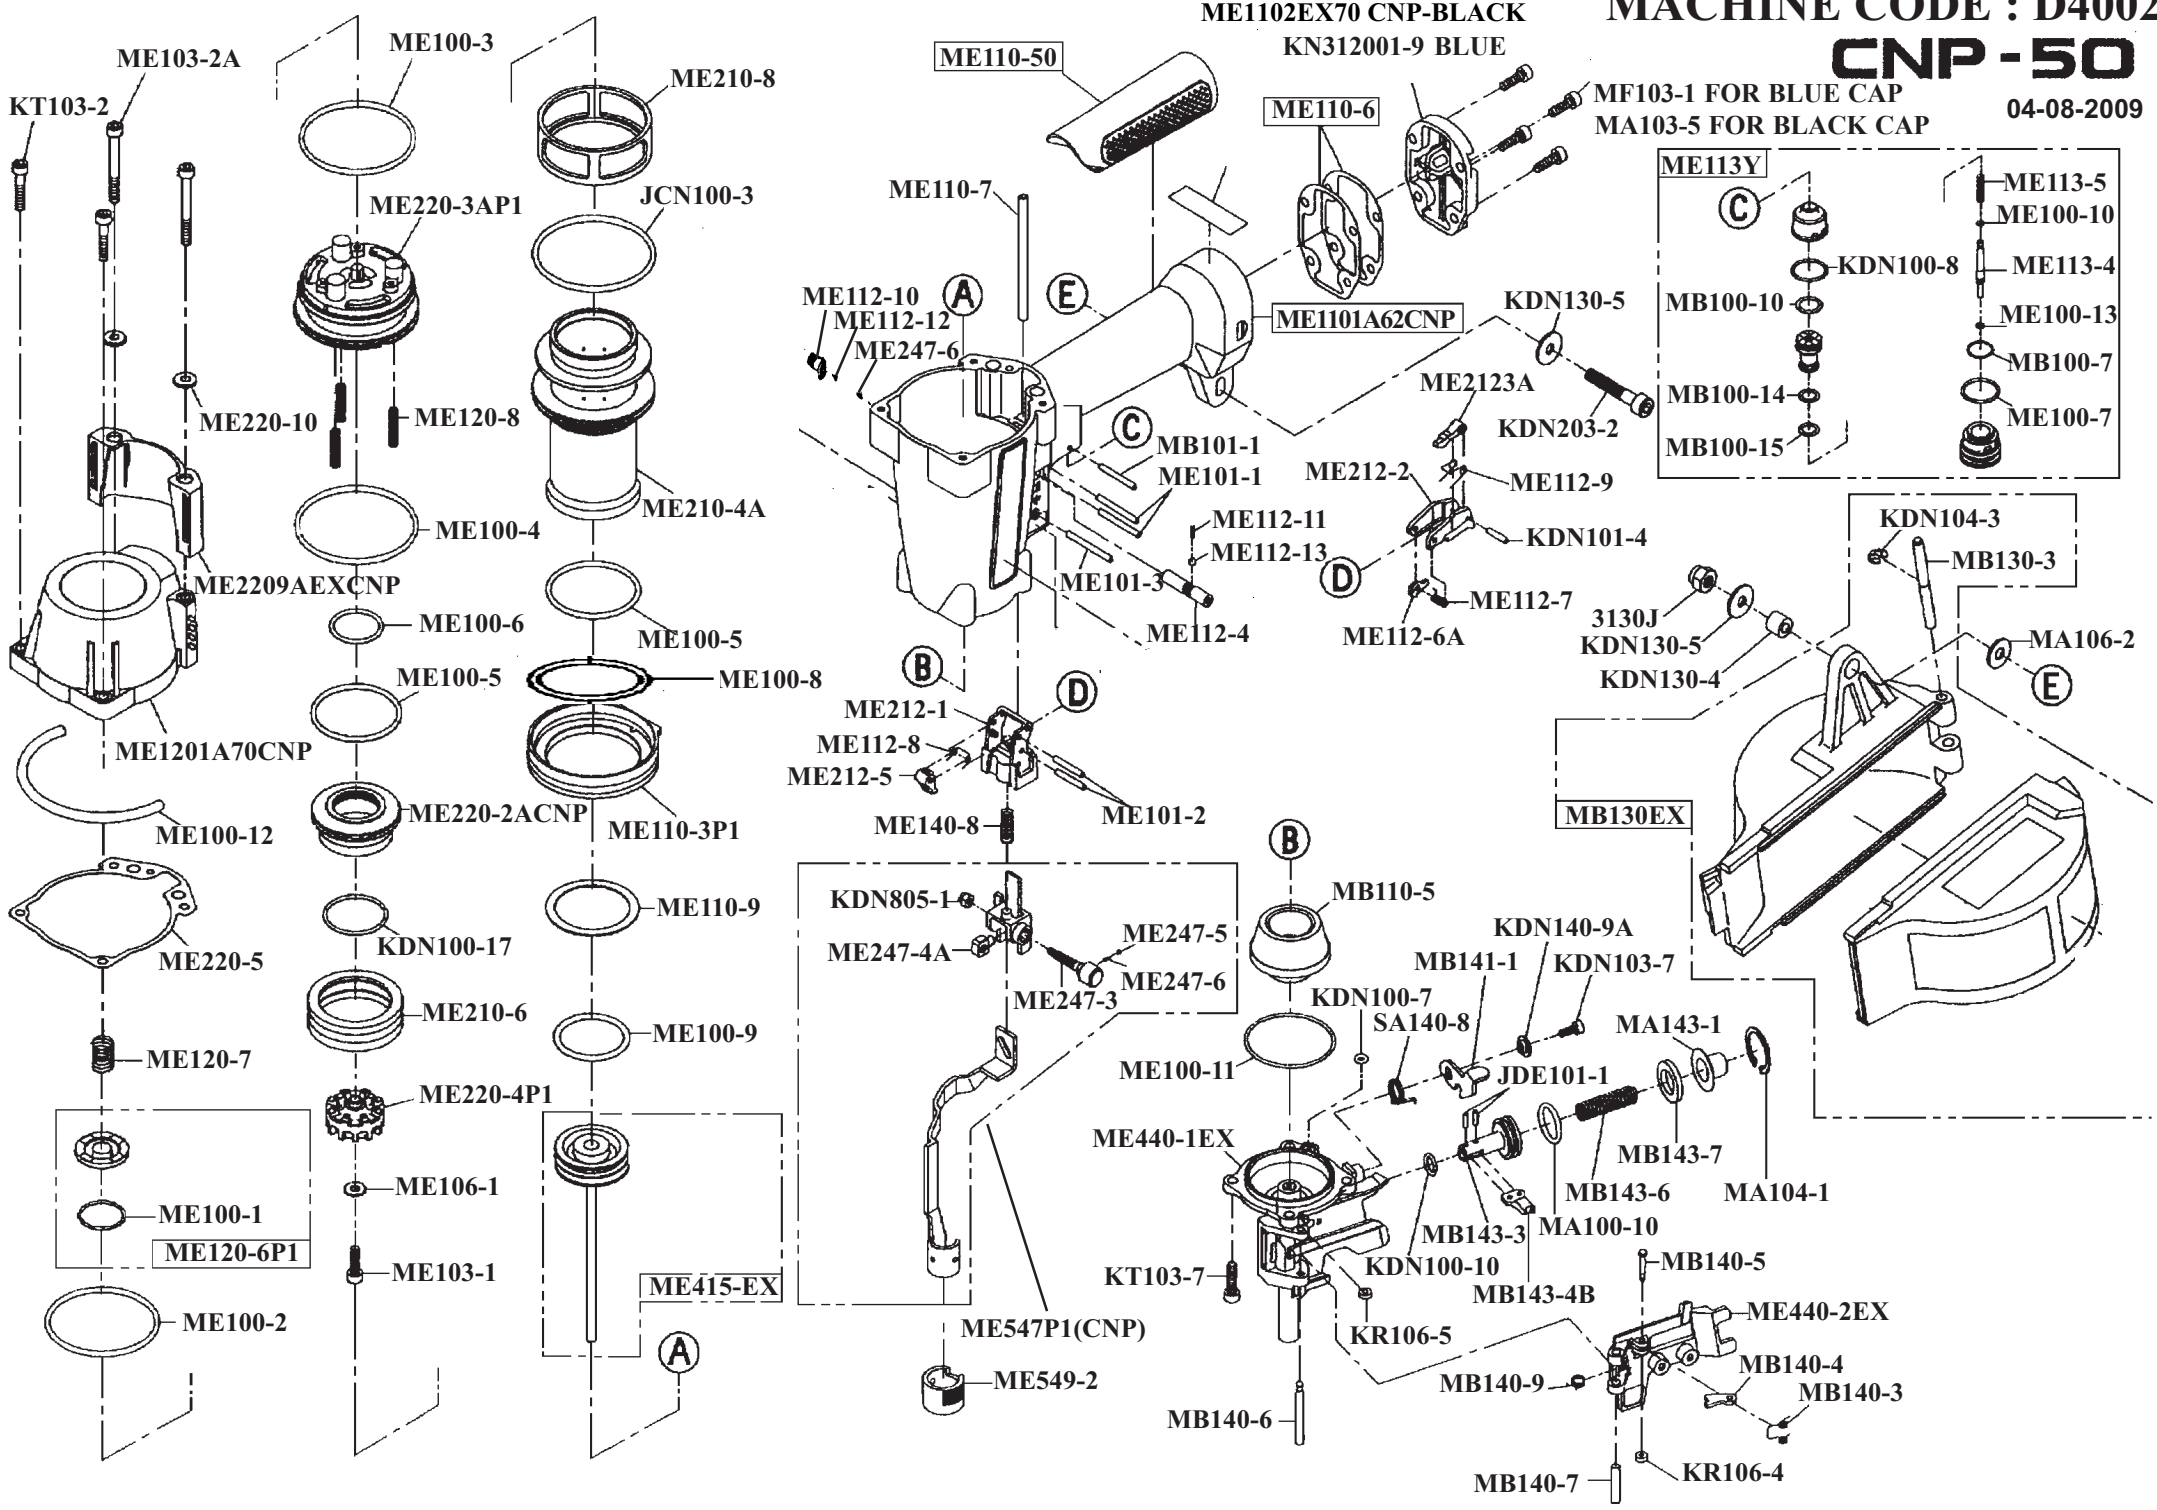

MACHINE CODE : D40020

CNP-50

04-08-2009

ME1102EX70 CNP-BLACK
KN312001-9 BLUE

MF103-1 FOR BLUE CAP
MA103-5 FOR BLACK CAP

PART NO	DESCRIPTION	QTY	PART NO	DESCRIPTION	QTY	PART NO	DESCRIPTION	QTY
JCN100-3	O-RING	1	MB143-3	FEED PISTON	1	ME113Y	VALVE ASSY	1
JDE101-1	STRAIGHT PIN	2	MB143-4B	FEED TIP	1	ME113-4	VALVE PIN	1
KDN100-7	O-RING	1	MB143-6	SPRING	1	ME113-5	SPRING	1
KDN100-8	O-RING	1	MB143-7	FEED CUSHION	1	ME1201A70CNP	CAP	1
KDN100-10	O-RING	1	ME100-1	O-RING	1	ME120-6P1	RETURN VALVE ASSY	1
KDN100-17	O-RING	1	ME100-2	O-RING	1	ME120-7	SPRING	1
KDN101-4	SPRING PIN	1	ME100-3	O-RING	1	ME120-8	SPRING	3
KDN103-7	SCREW	1	ME100-4	O-RING	1	ME140-8	SPRING	1
KDN104-3	E-RING	1	ME100-5	O-RING	2	ME210-4A	CYLINDER	1
KDN130-4	SPACER	1	ME100-6	O-RING	1	ME210-6	CYLINDER SEAL	1
KDN130-5	WASHER	2	ME100-7	O-RING	1	ME210-8	CYLINDER STAY	1
KDN140-9A	BUSH	1	ME100-8	O-RING	1	ME212-1	TRIGGER BASE	1
KDN203-2	SCREW	1	ME100-9	O-RING	1	ME212-2	TRIGGER	1
KDN805-1	NUT	1	ME100-10	O-RING	1	ME2123A	TRIP LEVER	1
> KN312001-9	REAR CAP (BLUE)	1	ME100-11	O-RING	1	ME212-5	CAM	1
KR106-4	URETHANE WASHER	1	ME100-12	O-RING CUSHION	1	ME220-2ACNP	POPPET	1
KR106-5	URETHANE WASHER	1	ME100-13	O-RING	1	ME220-3AP1	CAP CYLINDER ASSY	1
KT103-2	SCREW	2	ME101-1	SPRING PIN	2	ME220-4P1	EXHAUST SEAL ASSY	1
KT103-7	SCREW	4	ME101-2	STRAIGHT PIN	2	ME220-5	GASKET	1
MA100-10	O-RING	1	ME101-3	SPRING PIN	1	ME2209AEX CNP	CAP COVER	1
MA103-5	SCREW	4	ME103-1	SCREW	1	ME220-10	GUIDE WASHER	2
MA104-1	RETAINING RING	1	ME103-2A	SCREW	2	ME247-3	ADJUSTER	*
MA106-2	WASHER	1	ME106-1	WASHER	1	ME247-4A	ADJUST PIN	1
MA143-1	FEED COVER	1	ME1101A62 CNP	HANDLE	1	ME247-5	STEEL BALL	1
MB100-7	O-RING	1	ME1102EX70 CNP	REAR CAP(BLACK)	1	ME247-6	SPRING	*
MB100-10	O-RING	1	ME110-3P1	CYLINDER RING	1	ME415-EX	PISTON BLADE ASSY	1
MB100-14	O-RING	1	ME110-6	GASKET	1	ME440-1EX	NOSE	1
MB100-15	O-RING	1	ME110-7	PIPE	1	ME440-2EX	GATE	1
MB101-1	SPRING PIN	1	ME110-9	CYLINDER WASHER	1	ME547P1(CNP)	LOWER YOKE ASSY	1
MB110-5	BUMPER	1	ME110-50	GRIP RUBBER	1	ME549-2	YOKE	1
MB130EX	MAGAZINE ASSY	1	ME112-4	SWITCH ROD	1	> MF103-1	SCREW	4
MB130-3	HINGE PIN	1	ME112-6A	STOPPER PLATE	1	SA140-8	SPRING	1
MB140-3	TORSION SPRING	1	ME112-7	TORSION SPRING	1	3130J	NUT	1
MB140-4	BACK UP TIP	1	ME112-8	TORSION SPRING	1			
MB140-5	BACK UP PIN	1	ME112-9	TORSION SPRING	1			
MB140-6	GATE PIN	1	ME112-10	LOCK KNOB	1			
MB140-7	GATE SPACER	1	ME112-11	SPRING	1	*THESE PARTS CAN NOT BE AVAILABLE AS SINGLE *		
MB140-9	SPRING	1	ME112-12	STEEL BALL	1			
MB141-1	LATCH	1	ME112-13	STEEL BALL	1			