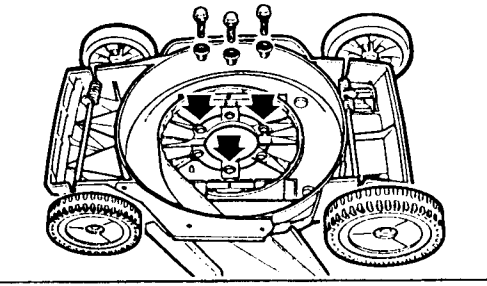

**MOTOR MOUNT (Bottom View):** Items 28, 29 assembled in 3 locations indicated.

## Parts List for CMM630 Type 2

Item Number	Part Number	Description	Qty Required
1	000000-00	No Longer Available	1
2	90566348	HANDLE GRIP	2
3	000000-00	No Longer Available	1
5	330019-13	SCREW,M4X19	6
6	90508746	SWITCH LEVER	1
7	241685-00	SWITCH	1
8	000000-00	No Longer Available	1
9	241948-00	BOLT,EYE 1/4-28	1
10	000000-00	No Longer Available	1
12	241524-00	FLAP	1
13	000000-00	No Longer Available	1
14	000000-00	No Longer Available	2
15	241646-00	SPACER	1
16	241947-00	SCREW,CURVED HD	1
17	99292-16	SCREW	1
18	038738-00	NUT	1
19	681269-00	SPRING	1
20	000000-00	No Longer Available	1
21	000000-00	No Longer Available	1
22	241979-00	PIN	1
23	242247-00	BLADE,MULCH	1
24	680812-00	SPACER,BLADE	1
25	241381-01	INSULATOR,BLADE	1
26	90561895	HEX NUT	1
27	092715-00	SPACER	1
28	241594-02	SPACER	3
29	243679-00	SCREW	3