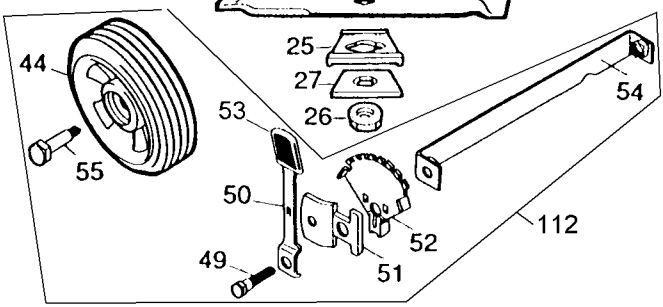

MOTOR MOUNT (Bottom View): Items 28, 29 assembled in 3 locations indicated.

Parts List for CMM625 Type 3

Item Number	Part Number	Description	Qty Required
1	242065-02	HANDLE	1
2	90566348	HANDLE GRIP	2
3	000000-00	No Longer Available	1
5	330019-13	SCREW,M4X19	11
6	90508746	SWITCH LEVER	1
7	241685-00	SWITCH	1
8	000000-00	No Longer Available	1
9	241948-00	BOLT,EYE 1/4-28	1
10	000000-00	No Longer Available	1
12	241524-00	FLAP	1
13	000000-00	No Longer Available	1
14	000000-00	No Longer Available	2
15	241646-00	SPACER	1
16	241947-00	SCREW,CURVED HD	1
17	99292-16	SCREW	1
18	038738-00	NUT	1
19	681269-00	SPRING	1
20	000000-00	No Longer Available	1
21	000000-00	No Longer Available	1
22	241979-00	PIN	1
23	242247-00	BLADE,MULCH	1
24	680812-00	SPACER,BLADE	1
25	241381-01	INSULATOR,BLADE	1
26	90561895	HEX NUT	1
27	092715-00	SPACER	1
28	241594-02	SPACER	3
29	243679-00	SCREW	3

Parts List for CMM625 Type 3

Item Number	Part Number	Description	Qty Required
30	241590-07	STAMPING,LOWER	1
31	681285-00	INSULATOR	1
32	070055-00	BALL BEARING	1
33	000000-00	No Longer Available	1
34	000000-00	No Longer Available	1
35	681298-00	SCREW	2
36	099361-10	WASHER	5
37	000000-00	No Longer Available	1
38	240808-01	CAP,BRUSH	2
39	680476-07	CAP,END	1
40	242207-00	SPRING,BRUSH	2
41	070162-00	TERMINAL	2
42	242274-00	INSERT,BRUSH	2
43	000000-00	No Longer Available	1
44	242600-01	7INCH WHEEL	2
49	242580-00	BOLT,SHOULDER	4
50	241201-00	LEVER	4
51	241205-02	SUPPORT ARM	4
52	242582-00	PLATE,INDEX	4
53	239539-02	TIP, LEVER	4
54	242579-00	STRAP,CONN.	2
55	239478-05	BOLT, AXLE	4
57	000000-00	No Longer Available	1
58	137203-00	RING, RETAINING	1
62	681086-02	MAGNET RING	1
63	38297-00	WASHER	3
64	090914-00	WING NUT	2