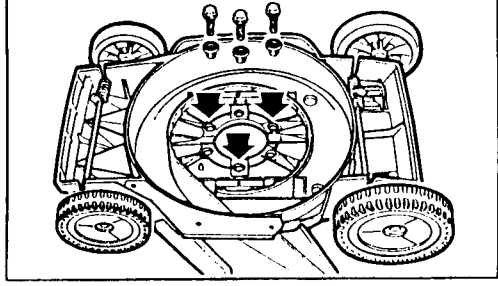

MOTOR MOUNT (Bottom View): Items 28, 29 assembled in 3 locations indicated.

Parts List for CMM625 Type 3

Item Number	Part Number	Description	Qty Required
1	242065-02	HANDLE	1
2	90566348	HANDLE GRIP	2
3	000000-00	No Longer Available	1
5	330019-13	SCREW,M4X19	11
6	90508746	SWITCH LEVER	1
7	241685-00	SWITCH	1
8	000000-00	No Longer Available	1
9	241948-00	BOLT,EYE 1/4-28	1
10	000000-00	No Longer Available	1
12	241524-00	FLAP	1
13	000000-00	No Longer Available	1
14	000000-00	No Longer Available	2
15	241646-00	SPACER	1
16	241947-00	SCREW,CURVED HD	1
17	99292-16	SCREW	1
18	038738-00	NUT	1
19	681269-00	SPRING	1
20	000000-00	No Longer Available	1
21	000000-00	No Longer Available	1
22	241979-00	PIN	1
23	242247-00	BLADE,MULCH	1
24	680812-00	SPACER,BLADE	1
25	241381-01	INSULATOR,BLADE	1
26	90561895	HEX NUT	1
27	092715-00	SPACER	1
28	241594-02	SPACER	3
29	243679-00	SCREW	3

Parts List for CMM625 Type 3

Item Number	Part Number	Description	Qty Required
30	241590-07	STAMPING,LOWER	1
31	681285-00	INSULATOR	1
32	070055-00	BALL BEARING	1
33	000000-00	No Longer Available	1
34	000000-00	No Longer Available	1
35	681298-00	SCREW	2
36	099361-10	WASHER	5
37	000000-00	No Longer Available	1
38	240808-01	CAP,BRUSH	2
39	680476-07	CAP,END	1
40	242207-00	SPRING,BRUSH	2
41	070162-00	TERMINAL	2
42	242274-00	INSERT,BRUSH	2
43	000000-00	No Longer Available	1
44	242600-01	7INCH WHEEL	2
49	242580-00	BOLT,SHOULDER	4
50	241201-00	LEVER	4
51	241205-02	SUPPORT ARM	4
52	242582-00	PLATE,INDEX	4
53	239539-02	TIP, LEVER	4
54	242579-00	STRAP,CONN.	2
55	239478-05	BOLT, AXLE	4
57	000000-00	No Longer Available	1
58	137203-00	RING, RETAINING	1
62	681086-02	MAGNET RING	1
63	38297-00	WASHER	3
64	090914-00	WING NUT	2