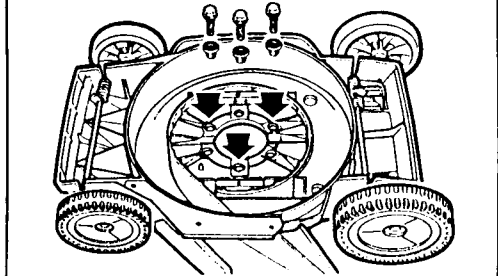

MOTOR MOUNT (Bottom View): Items 28, 29 assembled in 3 locations indicated.

Parts List for CMM625 Type 1

Item Number	Part Number	Description	Qty Required
1	242065-02	HANDLE	1
2	90566348	HANDLE GRIP	2
3	000000-00	No Longer Available	1
4	000000-00	No Longer Available	1
5	330019-13	SCREW,M4X19	11
6	90508746	SWITCH LEVER	1
7	241685-00	SWITCH	1
8	000000-00	No Longer Available	1
9	241948-00	BOLT,EYE 1/4-28	1
10	000000-00	No Longer Available	1
12	241524-00	FLAP	1
13	000000-00	No Longer Available	1
14	000000-00	No Longer Available	2
15	241646-00	SPACER	1
16	241947-00	SCREW,CURVED HD	1
17	99292-16	SCREW	1
18	038738-00	NUT	1
19	681269-00	SPRING	1
20	000000-00	No Longer Available	1
21	000000-00	No Longer Available	1
22	241979-00	PIN	1
23	242247-00	BLADE,MULCH	1
24	680812-00	SPACER,BLADE	1
25	241381-01	INSULATOR,BLADE	1
26	90561895	HEX NUT	1
27	092715-00	SPACER	1
28	241594-02	SPACER	3

Parts List for CMM625 Type 1

Item Number	Part Number	Description	Qty Required
29	243679-00	SCREW	3
30	241590-07	STAMPING,LOWER	1
31	681285-00	INSULATOR	1
32	070055-00	BALL BEARING	1
33	000000-00	No Longer Available	1
34	000000-00	No Longer Available	1
35	681298-00	SCREW	2
36	099361-10	WASHER	5
37	000000-00	No Longer Available	1
38	240808-01	CAP,BRUSH	2
39	680476-07	CAP,END	1
40	242207-00	SPRING,BRUSH	2
41	070162-00	TERMINAL	2
42	242274-00	INSERT,BRUSH	2
43	000000-00	No Longer Available	1
44	242600-01	7INCH WHEEL	2
49	242580-00	BOLT,SHOULDER	4
50	241201-00	LEVER	4
51	241205-02	SUPPORT ARM	4
52	242582-00	PLATE,INDEX	4
53	239539-02	TIP, LEVER	4
54	242579-00	STRAP,CONN.	2
55	239478-05	BOLT, AXLE	4
57	000000-00	No Longer Available	1
58	137203-00	RING, RETAINING	1
62	681086-02	MAGNET RING	1
63	38297-00	WASHER	3