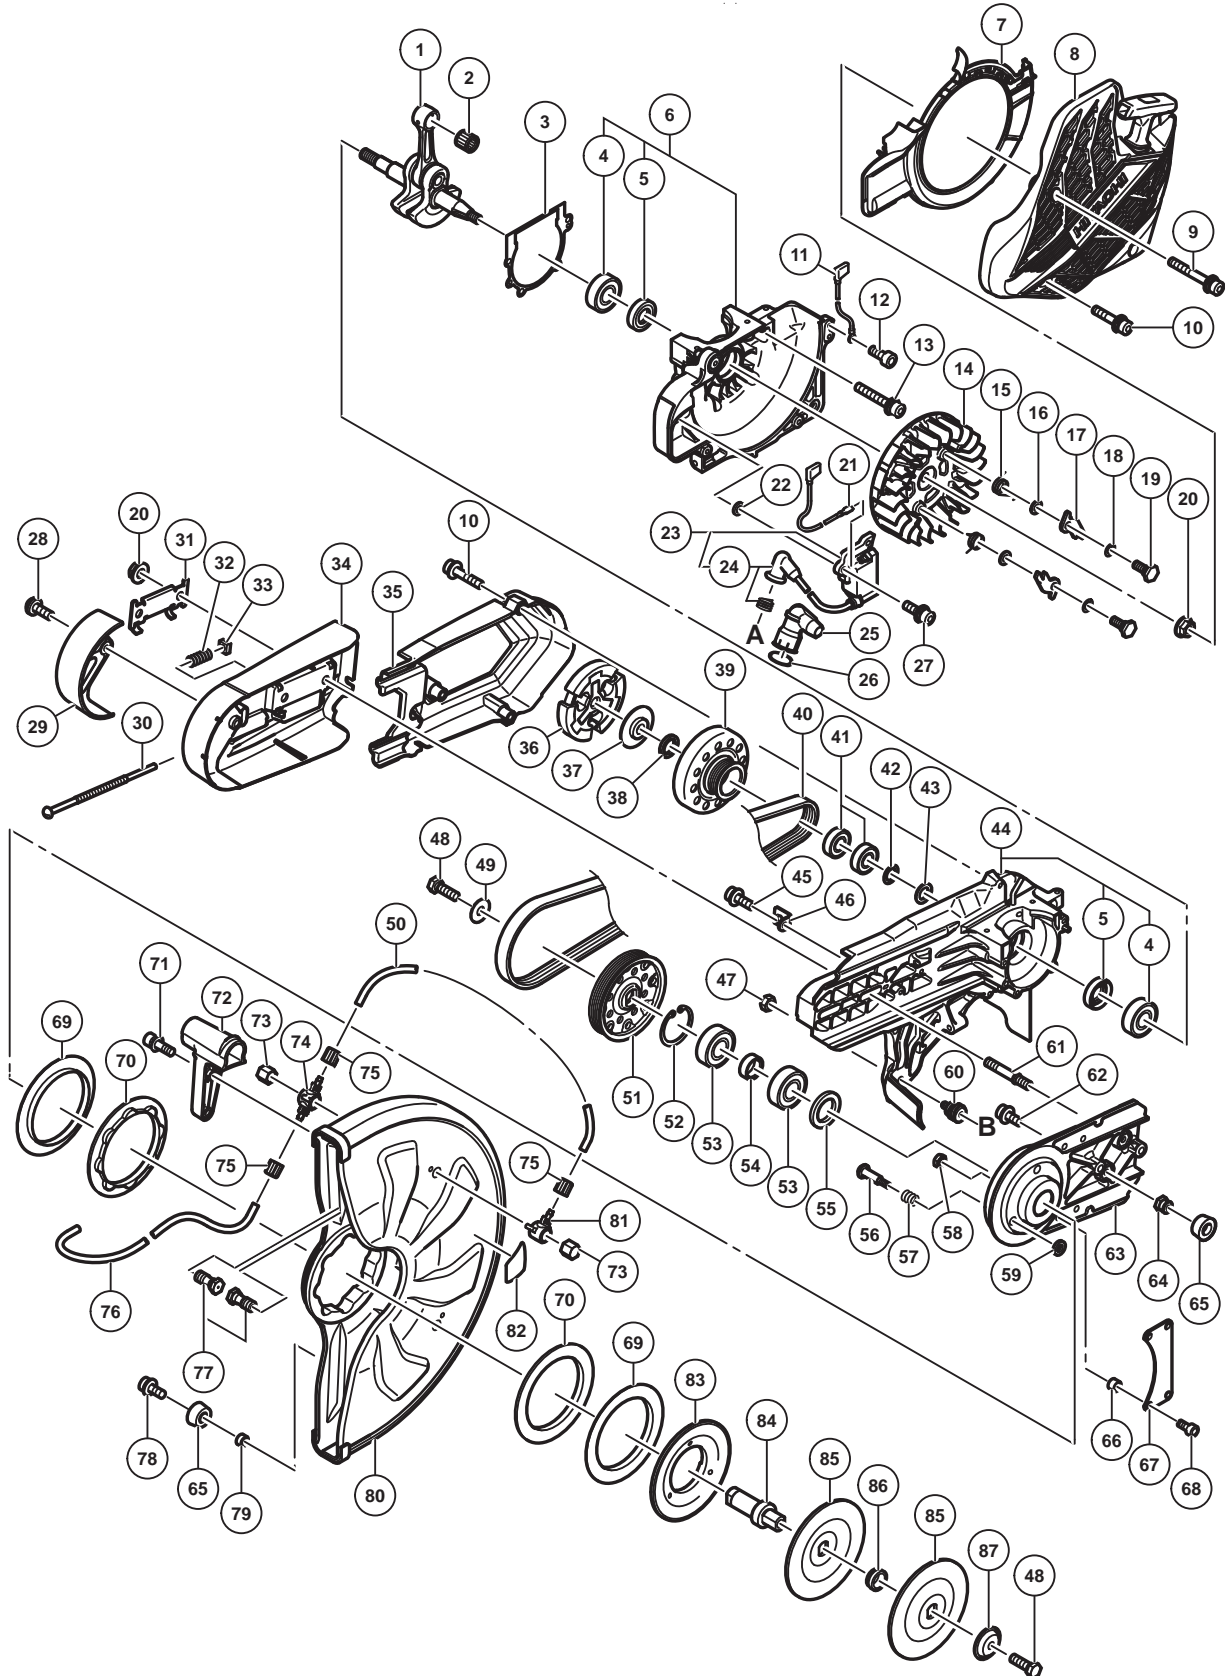

ENGINE TOOL PARTS LIST

ENGINE CUTTER
Model CM 75EBP

2014.9.12
(E1)

PARTS

CM 75EBP

ITEM NO.	CODE NO.	DESCRIPTION	NO. USED	REMARKS
1	6699801	CRANK SHAFT	1	
2	6699803	NEEDLE BEARING (A)	1	
3	6699800	CRANK CASE PACKING	1	
4	6202C3	BALL BEARING 6202C3	2	
5	6698914	OIL SEAL	2	
6	6600364	CRANK CASE (A)	1	INCLUD.4,5
7	6699875	FAN GUIDE	1	
8	6699876	RECOIL STARTER	1	
9	6600374	SET BOLT M5	1	
10	6699871	SET BOLT M5 X 25	10	
11	6699813	EARTH CORD	1	
12	949812	HEX. SOCKET HD. BOLT M4 X 10 (10 PCS.)	1	
13	6600365	SEAL LOCK HEX. SOCKET HD. BOLT M5	4	
14	6699808	MAGNETO ROTOR	1	
15	6699810	STARTER PAWL SPRING	2	
16	6696857	WASHER 0.8	2	
17	6699811	STARTER PAWL	2	
18	6696434	SHIM	2	
19	6696878	STEP BOLT	2	
20	6698581	FLANGE NUT M8	3	
21	6699812	CORD	1	
22	6698700	GLASS WASHER	2	
23	6699809	IGNITION COIL ASS'Y	1	INCLUD.24
24		PLUG CAP CORD	1	
* 25	6699814	SHIELD COVER	1	EXCEPT FOE USA
* 26	6600373	SHIELD COVER RING	1	EXCEPT FOR USA
27	6698388	HEX. SOCKET HD. BOLT (W/WASHERS) M4 X 18	2	
28	6699909	SEAL LOCK HEX. SOCKET BUTTON BOLT M5 X 10	1	
29	6699908	COVER PLATE	1	
30	6699907	TENSIONER BOLT	1	
31	6699904	TENSIONER PLATE	1	
32	6699906	TENSIONER SPRING	1	
33	6699905	TENSION NUT	1	
34	6699903	ARM COVER	1	
35	6699878	CLUTCH COVER	1	
36	6699823	CLUTCH	1	
37	6699822	CLUTCH FLANGE	1	
38	301946	FELT PACKING	1	
39	6699821	CLUTCH HOUSING	1	
40	6699877	BELT	1	
41	6001DD	BALL BEARING 6001DDCMPS2L	2	
42	6696946	SHIM T0.2	1	
43	6685072	BOLT WASHER M12	1	
44	6600366	CRANK CASE (B)	1	INCLUD.4,5
45	6699826	HEX. SOCKET HD. BOLT (W/WASHERS) M5 X 16	3	
46	6699825	TENSIONER BASE	1	
47	6698449	NUT M6	2	
48	6699902	BOLT M8	2	
49	6684924	WASHER 8.1 X 30	1	
50	6699910	WATER SUPPLY HOSE	1	