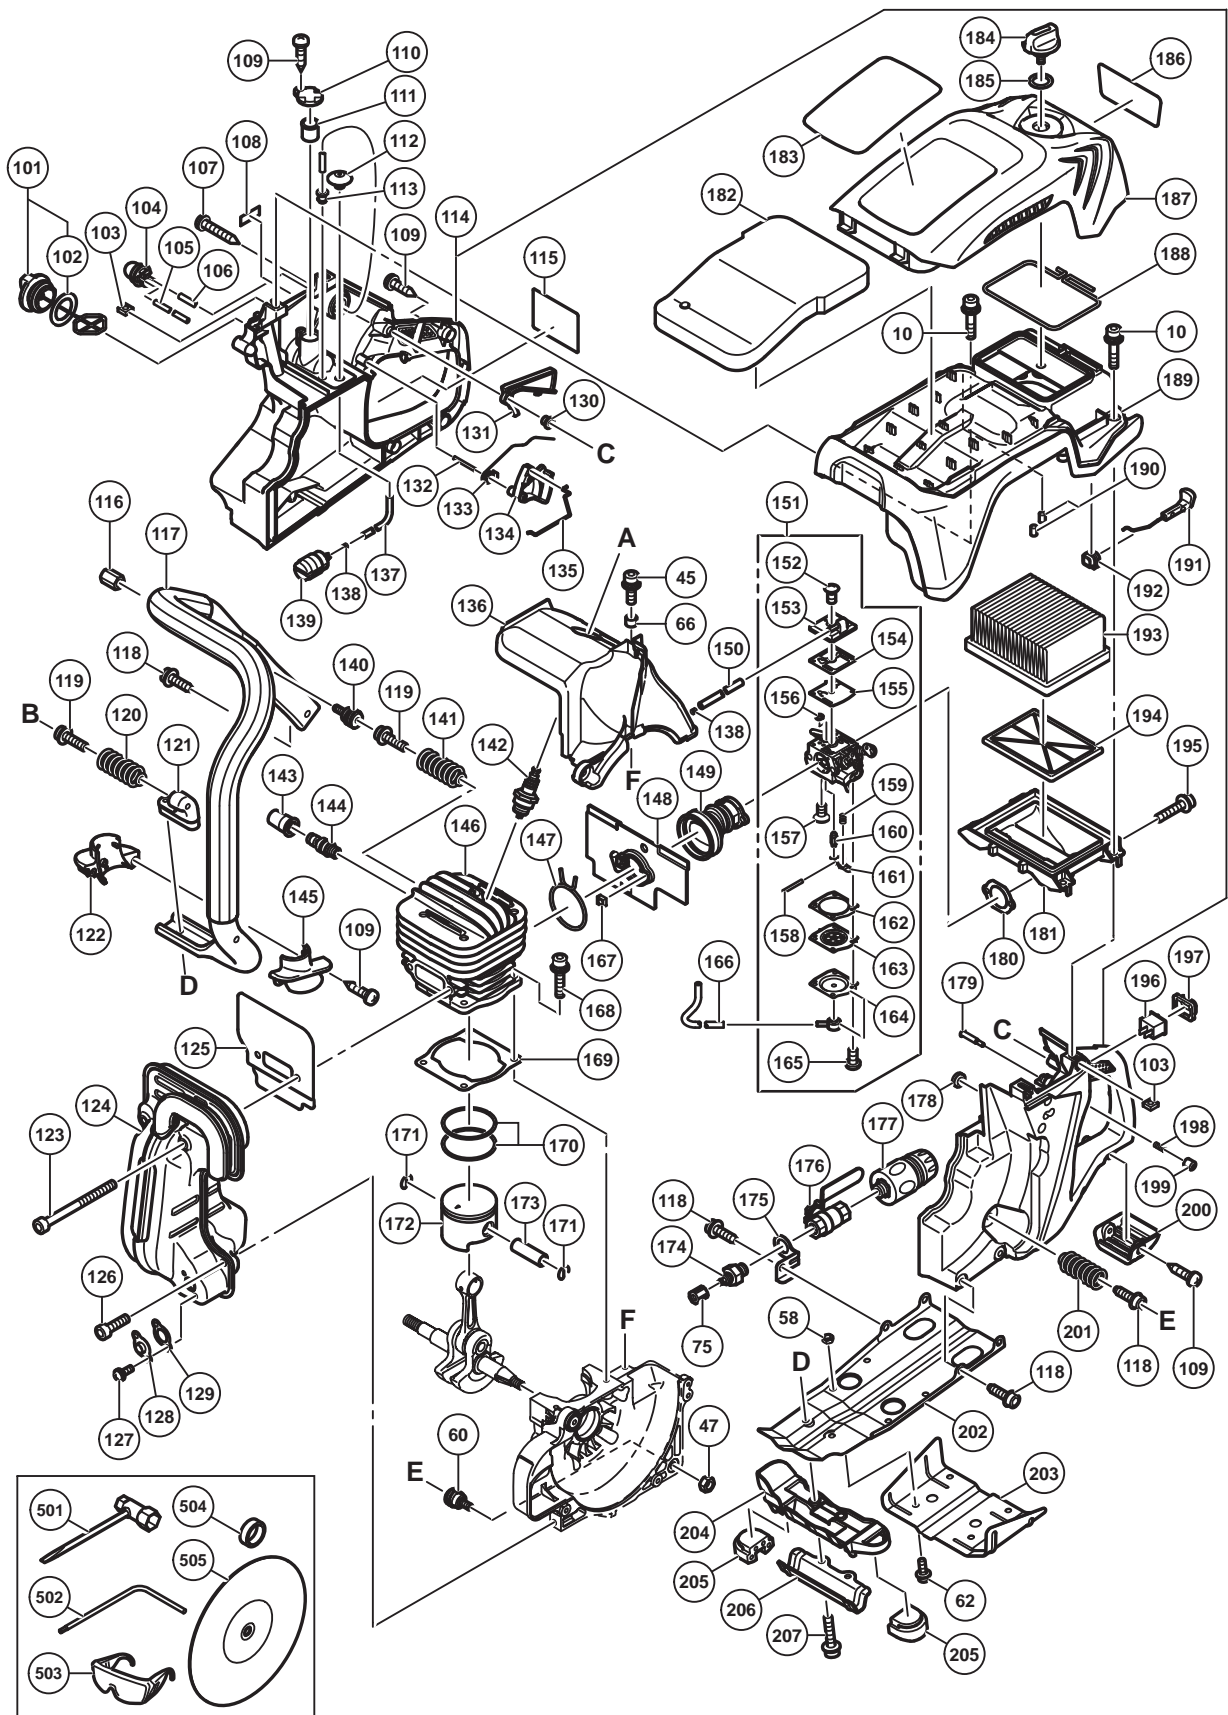

ENGINE TOOL PARTS LIST

ENGINE CUTTER
Model CM 75EBP

2014.9.12
(E1)

PARTS

CM 75EBP

ITEM NO.	CODE NO.	DESCRIPTION	NO. USED	REMARKS
1	6699801	CRANK SHAFT	1	
2	6699803	NEEDLE BEARING (A)	1	
3	6699800	CRANK CASE PACKING	1	
4	6202C3	BALL BEARING 6202C3	2	
5	6698914	OIL SEAL	2	
6	6600364	CRANK CASE (A)	1	INCLUD.4,5
7	6699875	FAN GUIDE	1	
8	6699876	RECOIL STARTER	1	
9	6600374	SET BOLT M5	1	
10	6699871	SET BOLT M5 X 25	10	
11	6699813	EARTH CORD	1	
12	949812	HEX. SOCKET HD. BOLT M4 X 10 (10 PCS.)	1	
13	6600365	SEAL LOCK HEX. SOCKET HD. BOLT M5	4	
14	6699808	MAGNETO ROTOR	1	
15	6699810	STARTER PAWL SPRING	2	
16	6696857	WASHER 0.8	2	
17	6699811	STARTER PAWL	2	
18	6696434	SHIM	2	
19	6696878	STEP BOLT	2	
20	6698581	FLANGE NUT M8	3	
21	6699812	CORD	1	
22	6698700	GLASS WASHER	2	
23	6699809	IGNITION COIL ASS'Y	1	INCLUD.24
24		PLUG CAP CORD	1	
* 25	6699814	SHIELD COVER	1	EXCEPT FOE USA
* 26	6600373	SHIELD COVER RING	1	EXCEPT FOR USA
27	6698388	HEX. SOCKET HD. BOLT (W/WASHERS) M4 X 18	2	
28	6699909	SEAL LOCK HEX. SOCKET BUTTON BOLT M5 X 10	1	
29	6699908	COVER PLATE	1	
30	6699907	TENSIONER BOLT	1	
31	6699904	TENSIONER PLATE	1	
32	6699906	TENSIONER SPRING	1	
33	6699905	TENSION NUT	1	
34	6699903	ARM COVER	1	
35	6699878	CLUTCH COVER	1	
36	6699823	CLUTCH	1	
37	6699822	CLUTCH FLANGE	1	
38	301946	FELT PACKING	1	
39	6699821	CLUTCH HOUSING	1	
40	6699877	BELT	1	
41	6001DD	BALL BEARING 6001DDCMPS2L	2	
42	6696946	SHIM T0.2	1	
43	6685072	BOLT WASHER M12	1	
44	6600366	CRANK CASE (B)	1	INCLUD.4,5
45	6699826	HEX. SOCKET HD. BOLT (W/WASHERS) M5 X 16	3	
46	6699825	TENSIONER BASE	1	
47	6698449	NUT M6	2	
48	6699902	BOLT M8	2	
49	6684924	WASHER 8.1 X 30	1	
50	6699910	WATER SUPPLY HOSE	1	