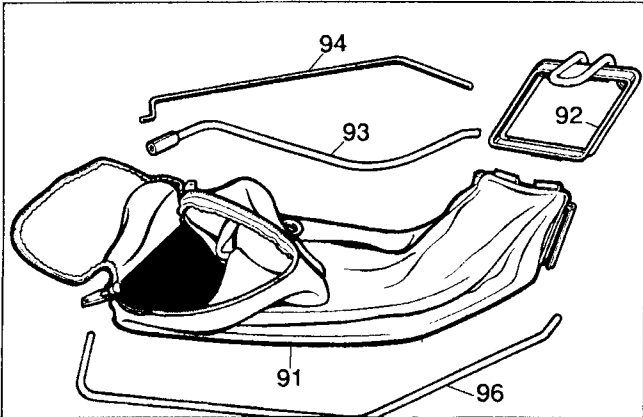

MOTOR MOUNT (Bottom View): Items 28, 29 assembled in 3 locations indicated.

Parts List for CM500 Type 1

| Item Number | Part Number | Description | Qty Required |
|-------------|-------------|---------------------|--------------|
| 1 | 000000-00 | No Longer Available | 1 |
| 2 | 90566348 | HANDLE GRIP | 2 |
| 3 | 242756-02SV | SWITCH HSG/COV | 1 |
| 5 | 330019-13 | SCREW,M4X19 | 9 |
| 6 | 90508746 | SWITCH LEVER | 1 |
| 7 | 241685-00 | SWITCH | 1 |
| 8 | 000000-00 | No Longer Available | 1 |
| 9 | 000000-00 | No Longer Available | 2 |
| 10 | 000000-00 | No Longer Available | 1 |
| 11 | 000000-00 | No Longer Available | 4 |
| 12 | 000000-00 | No Longer Available | 2 |
| 13 | 000000-00 | No Longer Available | 1 |
| 14 | 000000-00 | No Longer Available | 2 |
| 15 | 241646-00 | SPACER | 1 |
| 16 | 000000-00 | No Longer Available | 1 |
| 17 | 99292-16 | SCREW | 1 |
| 18 | 038738-00 | NUT | 1 |
| 19 | 681269-00 | SPRING | 1 |
| 20 | 000000-00 | No Longer Available | 1 |
| 21 | 000000-00 | No Longer Available | 1 |
| 22 | 241979-00 | PIN | 1 |
| 23 | 242059-00 | BLADE | 1 |
| 24 | 680812-00 | SPACER,BLADE | 1 |
| 25 | 241381-01 | INSULATOR,BLADE | 1 |
| 26 | 90561895 | HEX NUT | 1 |
| 27 | 092715-00 | SPACER | 1 |
| 28 | 241594-02 | SPACER | 3 |