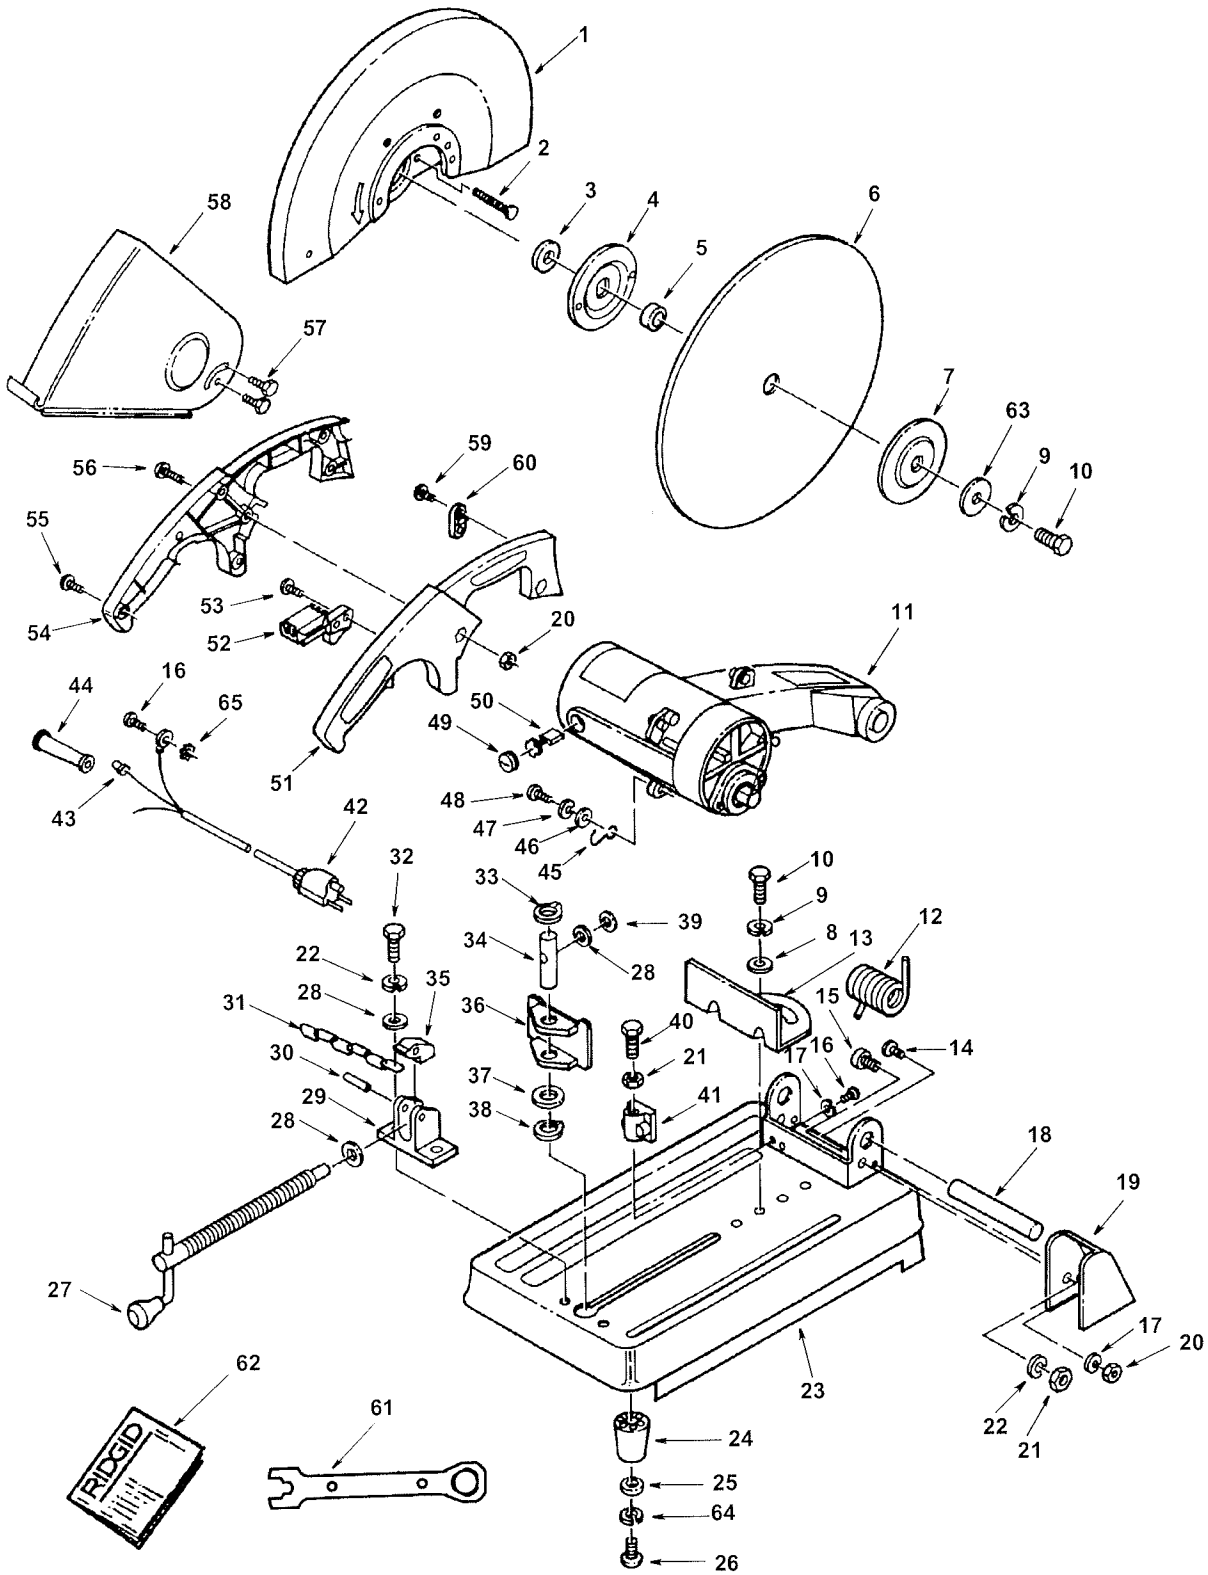

Repair Parts

Parts List for RIDGID 14" High Speed Abrasive Cut-Off Machine Model No. CM14000

RIDGID parts are available on-line at www.ridgidparts.com
Figure 1

Repair Parts

Parts List for RIDGID 14" High Speed Abrasive Cut-Off Saw Model No. CM14000

RIDGID parts are available on-line at www.ridgidparts.com

Figure 1

Always order by part number - not by key number

Key No.	Part No.	Description
1	U0028	Upper Guard
2	10251002	* Pan Hd Screw M5 x 60 x 0.8
3	A0338	Spacer
4	A0339	Flange Inner
5	A0340	Outer Spacer
6	21010001	* Wheel Abrasive
7	A0341	Flange Outer
8	12011009	* Washer M10
9	12021002	* Lockwasher M10
10	10011003	* Hex Hd Screw M10 x 25 x 1.5
11	A502030151	Motor
12	A0345	Spring
13	J0100	Plate Scale
14	816755-6	* Pan Hd Screw M5 x 16 x 0.8
15	818471-5	* Screw Hex Soc Hd M8 x16x1.25
16	10132004	* Pan Hd Screw M5 x 12 x 0.8
17	813314-8	* Lockwasher M5
18	A0359	Shaft
19	A0604	Cover
20	11012001	* Nut Hex M5
21	11011003	* Nut Hex M8
22	12021004	* Lockwasher M8
23	X0006	Base
24	A0361	Foot
25	820238	* Washer M6.4 x 16 x 1.5
26	821388-3	* Pan Hd Screw M6 x 25 x 1.0
27	20332	Screw w/Handle
28	12021008	* Washer M8
29	J0099	Support
30	14011006	* Pin Spring M6 x 32
31	0502025001	* Chain
32	10011005	* Screw Hex Hd M8 x 25 x 1.25
33	20333	Ring Retaining

Key No.	Part No.	Description
34	A0356	Pin
35	A0385	Nut Thread
36	A0357	Jaw Vice
37	12011006	* Washer M16.5
38	20334	Ring Retaining
39	20335	Ring "E"
40	10011006	* Screw Hex Hd M8 x 30 x 1.25
41	A0381	Block
42	A0355	Cord w/Plug
43	51020001	* Nut Wire
44	A0354	Guard Cord
45	A0386	Hook Chain
46	12011712	* Washer 1/4
47	12021702	* Lockwasher 1/4
48	10131713	* Screw Pan Hd 1/4-20 x 1/2
49	A0352	Cap Brush
50	A0351	Brush
51	X0018	Handle R.H.
52	A0812	Switch
53	10192001	* Screw Pan Hd M4 x 12 x 1.59
54	X0017	Handle L.H.
55	10191002	* Screw Pan Hd. M4 x 16 x 1.59
56	10261002	* Screw Pan Hd M5 x 27 x 0.8
57	10313702	* Screw Hex Hd
58	U0061	Guard Lower
59	10191002	* Screw Pan Hd M4 x 16 x 1.59
60	20324	Clamp Cord
61	A0441	Wrench
62	SP6171	Owners Manual
63	A0342	Washer
64	12021003	* Lockwasher M6
65	120421001	* Lockwasher Ext. M5

* Standard Hardware Item - may be purchased at your nearest RIDGID Dealer.