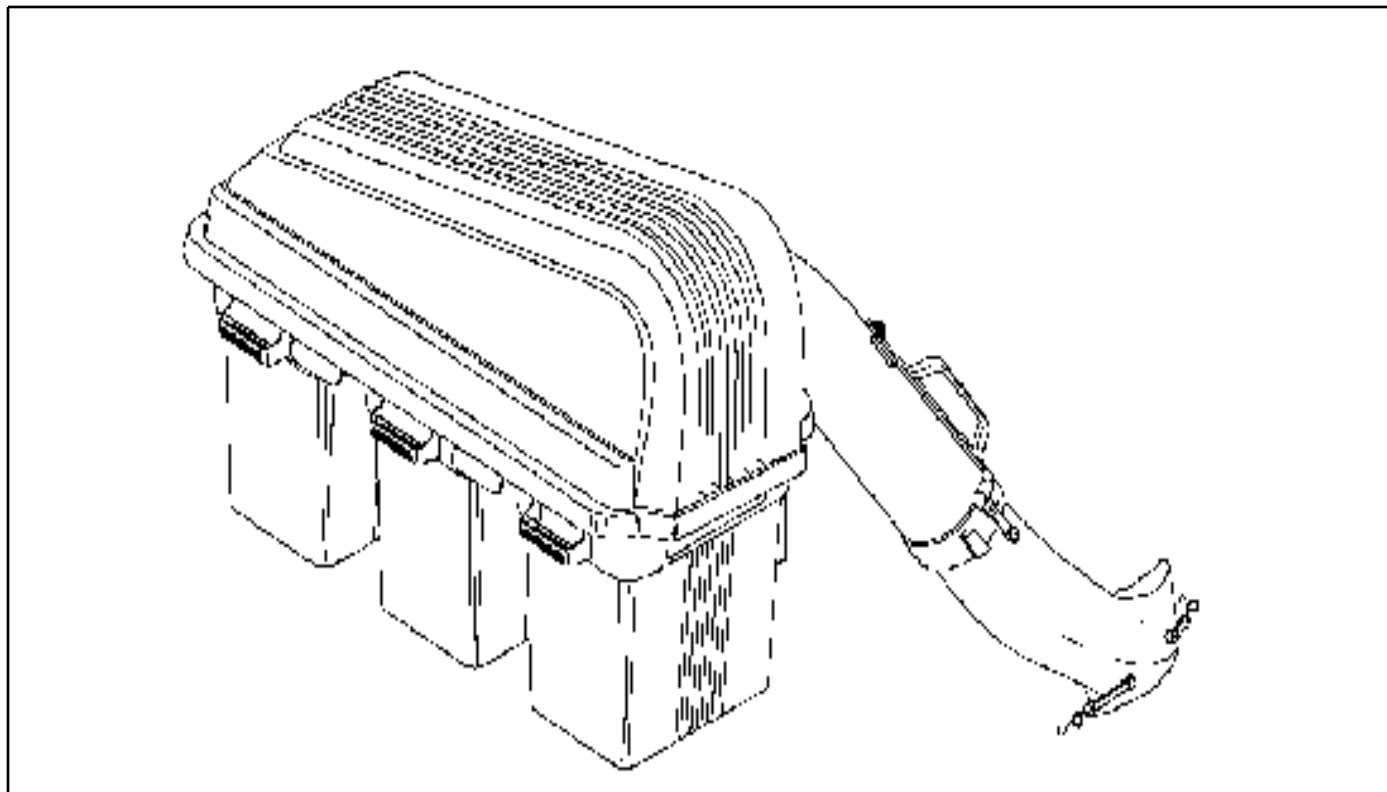

CL 46

1.1997 **PARTS LISTING**

954040606a

REPAIR PARTS / PIÈCES DE RECHANGE

GRASS CATCHER - - MODEL NUMBER CL46B / RAMASSE-HERBE - - NUMÉRO DE MODÈLE CL46B

REPAIR PARTS / PIÈCES DE RECHANGE

GRASS CATCHER - MODEL NUMBER 954040606A / RAMASSE-HERBE - NUMÉRO DE MODÈLE 954040606A

KEY NO.	PART NO.	DESCRIPTION	KEY NO.	PART NO.	DESCRIPTION
2	532069180	Nut, Crownlock #10-24	29	817490508	Screw 5/16-18 x 1/2
3	532127533	Screen, Cover			Hex, Self Tapping
4	532134678	Cover	30	532131137	Pin, Support Post
5	532126840	Chute, Upper	31	532134496	Plug, Tubing End
6	818021008	Screw, Special #10-14x1/2			
7	532140572	Dump Bag Indicator	32	532134639	Bagger, Frame
8	532087175	Screw, #10-24 x 1-1/8	33	532128600	Pin, Hinge
9	819061216	Washer 3/16x3/4x16 Ga.	34	532127534	Gasket, Cover
10	532007206	Spacer, Split	35	532129585	Container, Top
11	532060867	Nut, Acorn #10-24	36	532129586	Container, Bottom
12	810071000	Washer, lock	37	532134637	Seal, Cover
13	532109808	Latch, Chute	38	532130895	Latch Handle, Cover
14	532125004	Nut, Weld			
15	532130760	Latch, Hook	39	532139854	Strip, Seal
16	532130759	Rubber, Latch	40	871141008	Screw #10-24 x 1/2
18	532145578	Chute, Lower	41	532156006	Bagger, Support Tube
20	871161010	Screw #10-24 x 5/8			
21	532132796	Spring, Cover L.H. (black)	42	532145186	Reinforcement Plate
22	532133235	Spacer, Cover	43	819112410	Washer 11/32x1.5x10 Ga.
23	532132983	Spring, Cover R.H. (gray)	44	810040500	Washer, lock
24	532126813	Post, Support	45	532128638	Nut, Wing
25	532063124	Locknut 5/16 x 18	46	874760536	Bolt, Hex 5/16-18 x 2-1/4
26	532124670	Spring, Retainer	--	532104419	Bag, 3.0 mil. 30 Gallon
27	874760512	Bolt, Hex 5/16-18 x 3/4			
28	532130889	Bracket, Mounting			
					Trash (not included with bagger)
			--	532155945	Owner's Manual