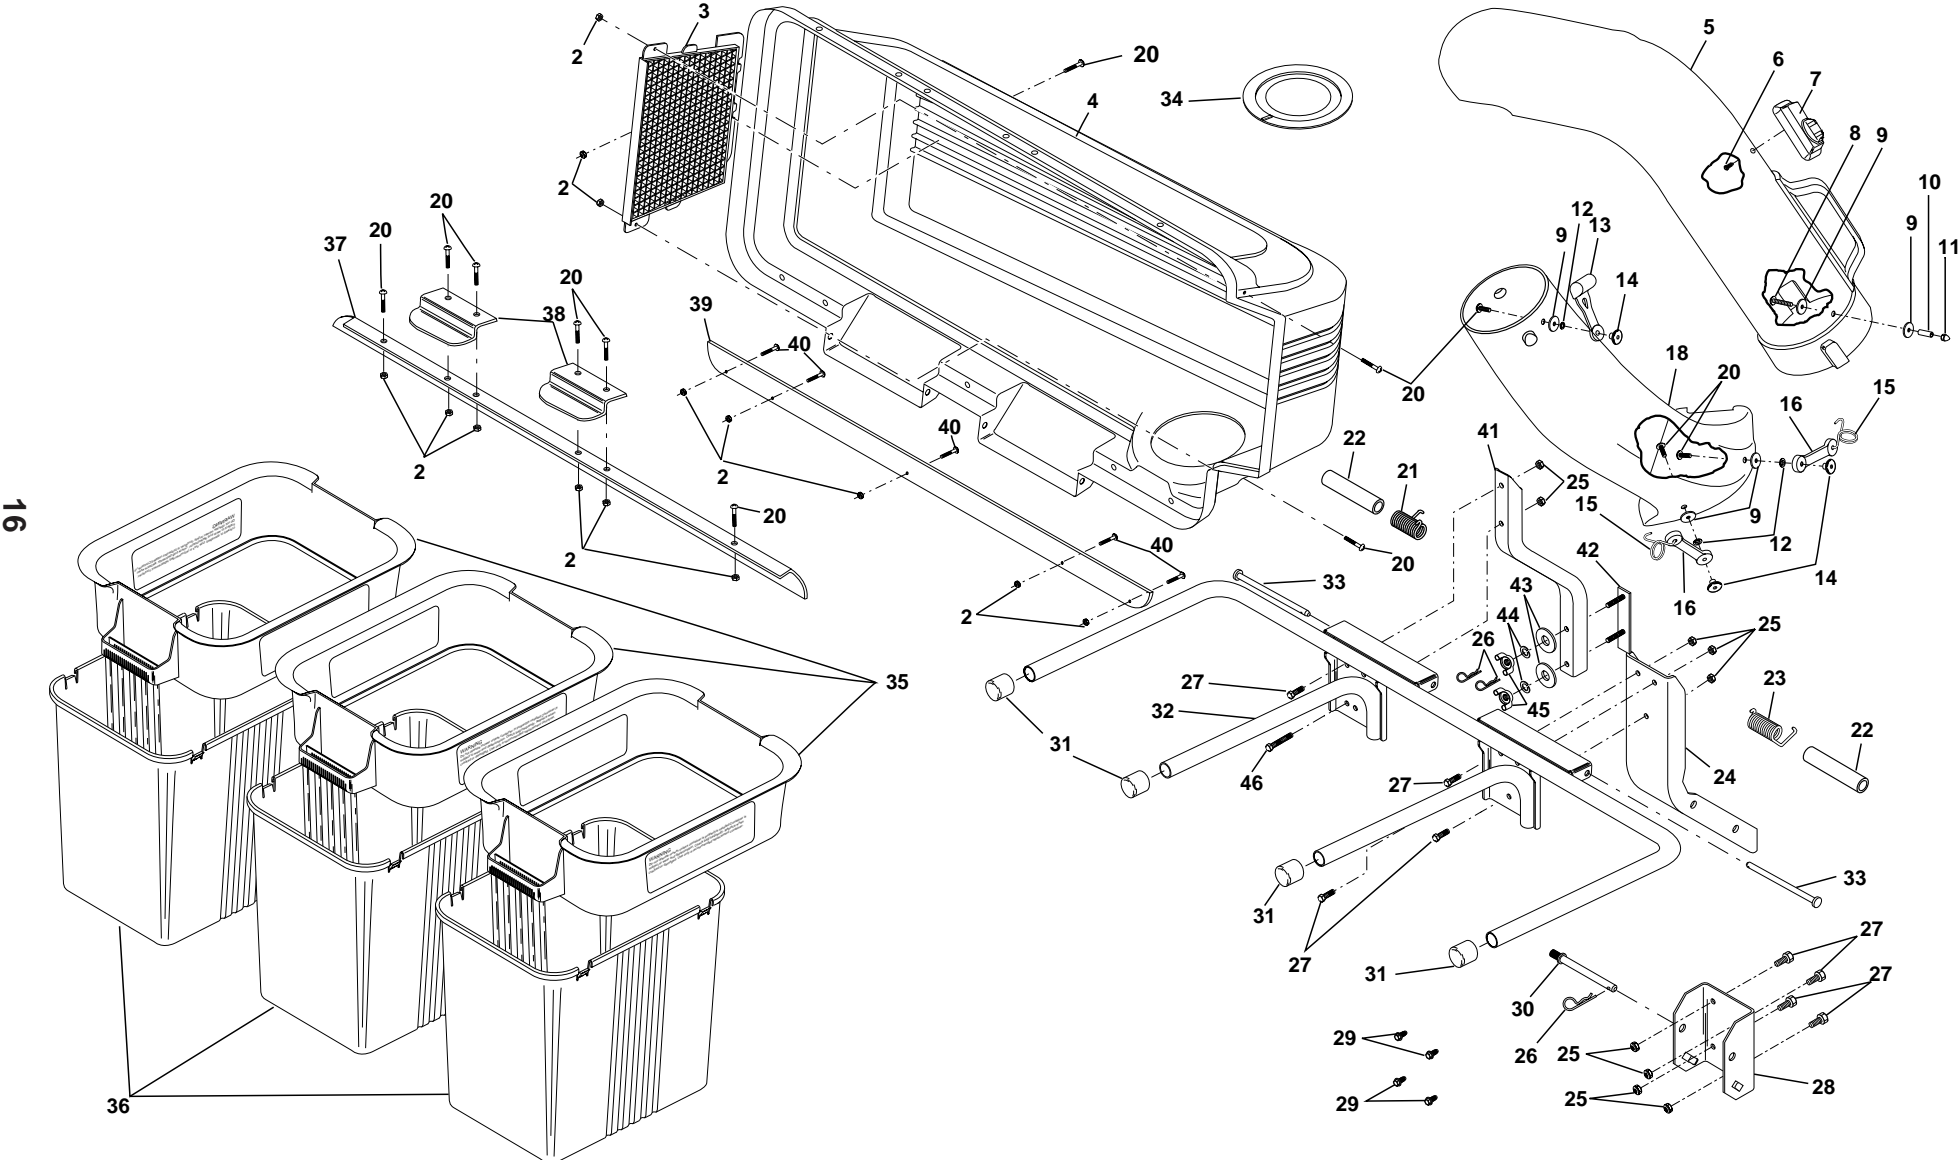

CL 46

1.1997 **PARTS LISTING**

954040606a

REPAIR PARTS / PIÈCES DE RECHANGE

GRASS CATCHER - - MODEL NUMBER CL46B / RAMASSE-HERBE - - NUMÉRO DE MODÈLE CL46B

REPAIR PARTS / PIÈCES DE RECHANGE

GRASS CATCHER - MODEL NUMBER 954040606A / RAMASSE-HERBE - NUMÉRO DE MODÈLE 954040606A

KEY NO.	PART NO.	DESCRIPTION	KEY NO.	PART NO.	DESCRIPTION
2	532069180	Nut, Crownlock #10-24	29	817490508	Screw 5/16-18 x 1/2
3	532127533	Screen, Cover			Hex, Self Tapping
4	532134678	Cover	30	532131137	Pin, Support Post
5	532126840	Chute, Upper	31	532134496	Plug, Tubing End
6	818021008	Screw, Special #10-14x1/2			
7	532140572	Dump Bag Indicator	32	532134639	Bagger, Frame
8	532087175	Screw, #10-24 x 1-1/8	33	532128600	Pin, Hinge
9	819061216	Washer 3/16x3/4x16 Ga.	34	532127534	Gasket, Cover
10	532007206	Spacer, Split	35	532129585	Container, Top
11	532060867	Nut, Acorn #10-24	36	532129586	Container, Bottom
12	810071000	Washer, lock	37	532134637	Seal, Cover
13	532109808	Latch, Chute	38	532130895	Latch Handle, Cover
14	532125004	Nut, Weld			
15	532130760	Latch, Hook	39	532139854	Strip, Seal
16	532130759	Rubber, Latch	40	871141008	Screw #10-24 x 1/2
18	532145578	Chute, Lower	41	532156006	Bagger, Support Tube
20	871161010	Screw #10-24 x 5/8			
21	532132796	Spring, Cover L.H. (black)	42	532145186	Reinforcement Plate
22	532133235	Spacer, Cover	43	819112410	Washer 11/32x1.5x10 Ga.
23	532132983	Spring, Cover R.H. (gray)	44	810040500	Washer, lock
24	532126813	Post, Support	45	532128638	Nut, Wing
25	532063124	Locknut 5/16 x 18	46	874760536	Bolt, Hex 5/16-18 x 2-1/4
26	532124670	Spring, Retainer	--	532104419	Bag, 3.0 mil. 30 Gallon
27	874760512	Bolt, Hex 5/16-18 x 3/4			
28	532130889	Bracket, Mounting			
					Trash (not included with bagger)
			--	532155945	Owner's Manual