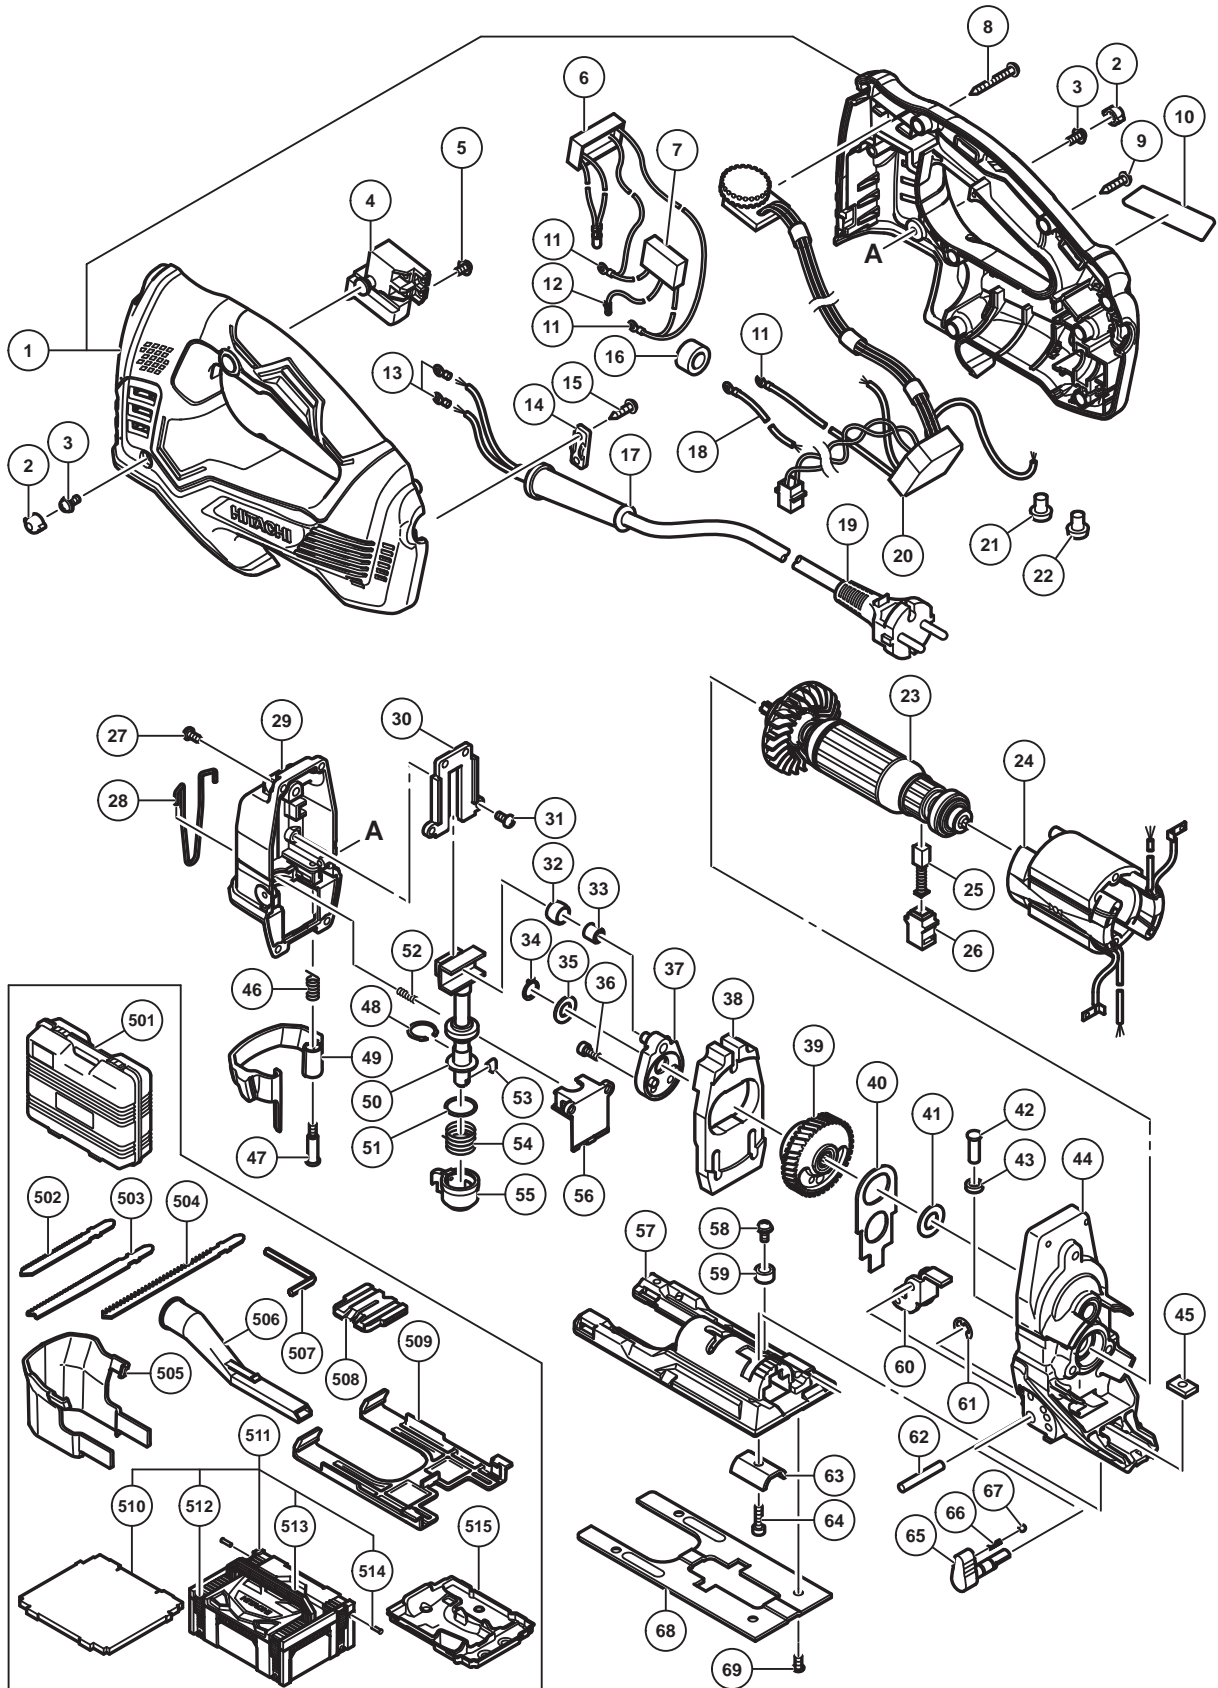

## ELECTRIC TOOL PARTS LIST

■ JIG SAW  
Model CJ 160V

2015 · 6 · 22  
(E1)

**PARTS**

CJ 160V

ITEM NO.	CODE NO.	DESCRIPTION	NO. USED	REMARKS
1	338998	HOUSING SET	1	
2	339294	RUBBER COVER	2	
3	321577	SEAL LOCK SCREW (W/WASHER) M4 X 10	2	
4	339021	TRIGGER SWITCH	1	
5	305499	MACHINE SCREW (W/WASHER) M3.5 X 6	4	
*	6	338987	1	LED (A) 110V-120V
*	6	338988	1	LED (A) 220V-240V
*	7	994273	1	NOISE SUPPRESSOR FOR EUROPE,AUS,GBR,SAF,RUS,CHN
	8	306664	1	TAPPING SCREW (W/FLANGE) D4 X 40 (BLACK)
	9	301653	7	TAPPING SCREW (W/FLANGE) D4 X 20 (BLACK)
	10		1	NAME PLATE
	11	960356	3	TERMINAL (A) M3.5 (10 PCS.)
*	12	302488	1	EARTH TERMINAL FOR EUROPE,AUS,GBR,SAF,RUS,CHN
	13	980063	2	TERMINAL
	14	960266	1	CORD CLIP
	15	984750	2	TAPPING SCREW (W/FLANGE) D4 X 16
*	16	334379	1	FERRITE CORE (FOR CORD) FOR EUROPE,AUS,GBR (230V), SAF,RUS,CHN
*	16	334379	1	FERRITE CORE (FOR CONTROLLER) FOR GBR (110V)
*	17	953327	1	CORD ARMOR D8.8
*	17	938051	1	CORD ARMOR D10.1
*	18	339295	1	INTERNAL WIRE L230
*	18	339283	1	INTERNAL WIRE L300 FOR GBR (110V)
*	19	500247Z	1	CORD (CORD ARMOR D8.8)
*	19	500234Z	1	CORD (CORD ARMOR D8.8) FOR SAF,RUS,VIE,INA,IND
*	19	500455Z	1	CORD (CORD ARMOR D8.8) FOR THA,PHI,CHN
*	19	500240Z	1	CORD (CORD ARMOR D8.8) FOR USA,CAN
*	19	500423Z	1	CORD (CORD ARMOR D8.8) FOR SIN,UAE (230V)
*	19	323974	1	CORD (CORD ARMOR D10.1) FOR UAE (110V)
*	19	500450Z	1	CORD (CORD ARMOR D8.8) FOR GBR (230V)
*	19	500461Z	1	CORD (CORD ARMOR D8.8) FOR GBR (110V)
*	19	500439Z	1	CORD (CORD ARMOR D8.8) FOR AUS
*	20	338984	1	CONTROLLER 110V-120V
*	20	338985	1	CONTROLLER 220V-240V
	21	959140	1	CONNECTOR 50091 (10 PCS.)
	22	959141	1	CONNECTOR 50092 (10 PCS.)
*	23	361014C	1	ARMATURE SET 110V
*	23	361014U	1	ARMATURE SET 120V
*	23	361014E	1	ARMATURE SET 220V-240V
*	24	340915C	1	STATOR 110V
*	24	340915D	1	STATOR 120V-127V
*	24	340915E	1	STATOR 220V-240V
	25	999041	2	CARBON BRUSH (1 PAIR)
	26	955203	2	BRUSH HOLDER
	27	949217	4	MACHINE SCREW M4 X 12 (10 PCS.)
	28	339016	1	GUARD BAR
	29	339010	1	UPPER COVER
	30	339009	1	GUIDE PLATE
	31	326573	4	SEAL LOCK SCREW M4 X 10
	32	339007	1	CONNECTING PIECE