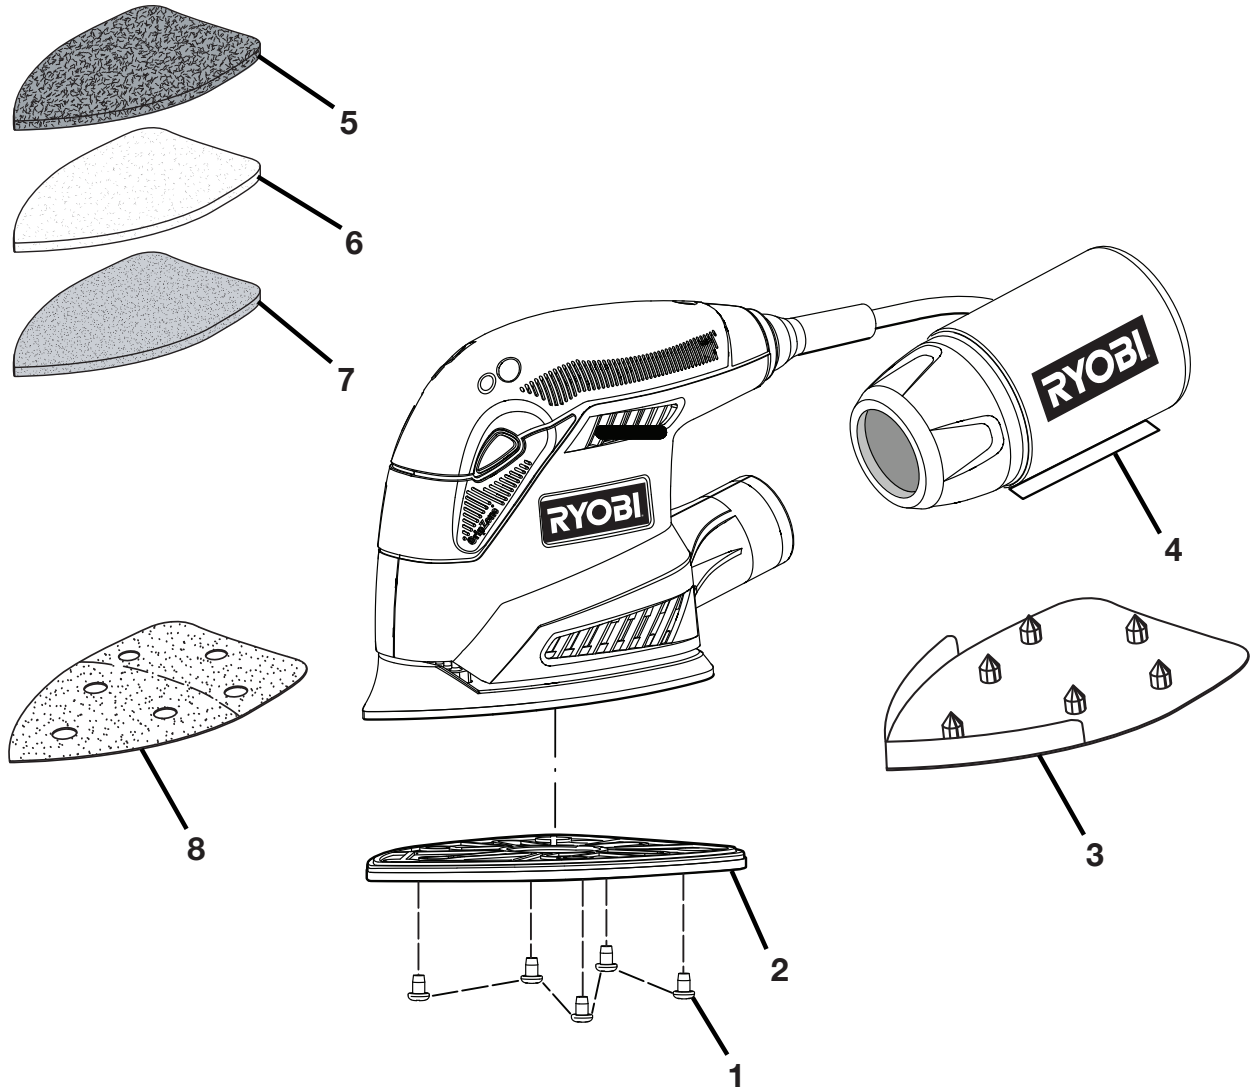

**RYOBI
CORNER CAT SANDER
MODEL NO. CFS1503G
REPAIR SHEET**

RYOBI CORNER CAT SANDER – MODEL NUMBER CFS1503G

The model number will be found on a label attached to the motor housing. Always mention the model number in all correspondence regarding your **CORNER CAT SANDER** or when ordering repair parts.

PARTS LIST

Key No.	Part Number	Description	Qty
1	CFS1501-01	Screw (M4.2 x 8 mm)	4
2	039065005001	Platen	1
3	CFS1501-32	Paper Punch.....	1
4	039065005022	Dust Bag Assembly.....	1
5	CFS1501-36	Heavy Scrub Pad	1
6	CFS1501-37	Light Scrub Pad	1
7	CFS1501-38	Polishing Scrub Pad.....	1
8	CFS1501-33	* Sanding Sheet 60 Grit.....	1
	CFS1501-34	* Sanding Sheet 120 Grit.....	1
	CFS1501-35	* Sanding Sheet 240 Grit.....	1
Not Shown:			
	039065005023	Tool Bag	
	987000149	Operator's Manual	
	6-23-14		
	(REV:01)		