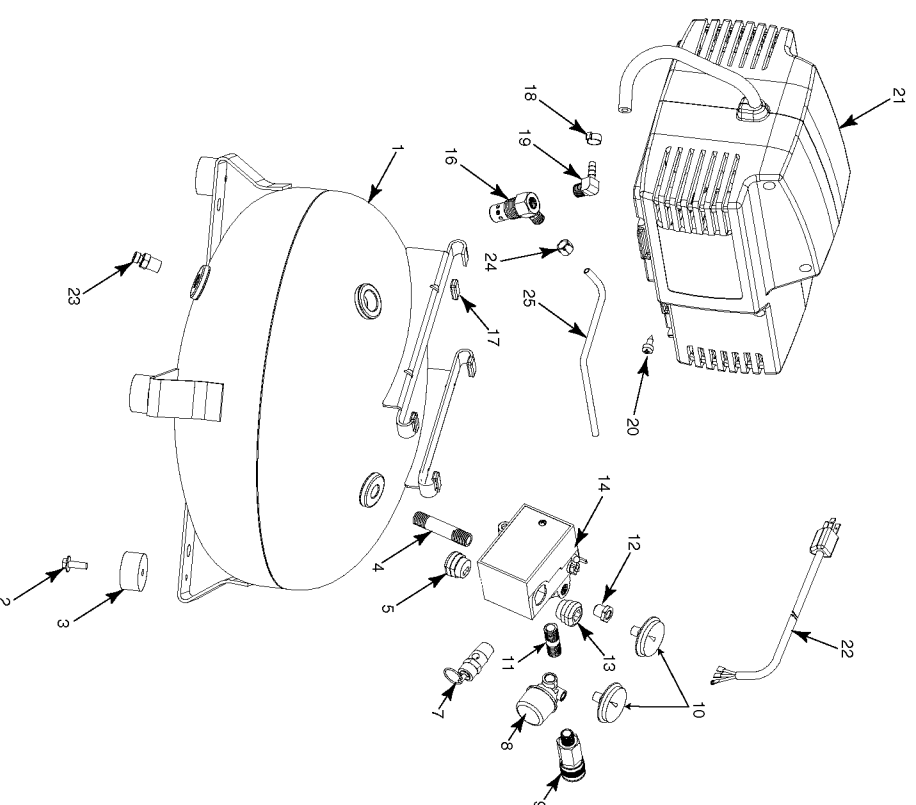

# PORTER-CABLE® PANCAKE COMPRESSOR

## CF2600

**WARNING:** Electrical repairs should only be attempted by trained repairmen. Contact the nearest Porter-Cable Service Center or other competent repair center.

## Parts List for CF2600 Type 0

Item Number	Part Number	Description	Qty Required
1	000000-00	No Longer Available	1
2	91895680	SCREW .250-20X.750 H	10
3	D24721	KIT ISOLATOR W/SCREW	4
4	SSP-480	NIPPLE 1/4-18 NPT X	1
5	SSW-7480	BUSHING STRAIN RELIEF	1
7	D20114	VALVE SAFETY 175 .25	1
8	CAC-4296-1	REGULATOR 3PORT P2 L	1
9	A19513	BODY QC .250 IND .25	1
10	Z-D23004	GAUGE 1.5OD 200PSI .	1
11	N044990	NIPPLE CLOSE 1/4-18	1
12	SSP-6021	BUSHING REDUCER 1/8-	1
13	438010040063	HEYCO BUSHINGS	1
13	SSW-7367	BUSHING STRAIN RELIEF	1
14	Z-D20206	SWITCH PRES 4PORT 11	1
16	D20204	VALVE CHECK 1/2NPT X	1
17	CAC-1254	ISOLATOR PUMP	1
18	CAC-1206-1	CLAMP HOSE .250 ID H	1
19	SSP-537	FITTING 90DEG ELBOW	1
20	SSF-621	SCREW .250-14X.625 F	10
22	AC-0539	ASSY CORD POWER	1
23	A17038	DRAIN VALVE	1
24	SSP-7811	ASSY NUT SLEEVE 1/4	1
25	D20831	TUBE PRESSURE RELIEF	1
101	A06436	SHROUD KIT	1
102	A06438	SHROUD	1
103	CAC-1196	HEAD UMC	1
104	N044359	TUBE SEAL	1

## Parts List for CF2600 Type 0

Item Number	Part Number	Description	Qty Required
105	Z-D24819	GASKET HEAD UMC GRAP	1
106	N017592SV	VALVE PLATE ASSY	1
107	A12368	OUTLET TUBE	1
108	SSG-8169	ORING 2.132/2.096ID	1
110	CAC-1206-1	CLAMP HOSE .250 ID H	1
111	A19123	SCREW	10
113	N087118SV	PUMP ASSEMBLY	1
114	SUDL-9-1	SCREW #8-32X.375/.34	10
115	SSF-3156	SCREW #10-9X.500 THD	10
116	000000-00	No Longer Available	1
117	D25731	ISOLATOR PUMP	1
118	SSF-995	SCREW #10-24X.875 HH	10
120	CAC-1283	COVER SWITCH UMC	1
122	H-7051	HOSE AIR 1/4 X 10 BL	1
123	D20492	HANDLE SUPPORT NON-S	1
124	Z-D23825	BRUSH MOTOR UMC GSE	1
125	AC-0815	BELT TIMING DAYCO	1
856	N008802	LABEL WARNING	1
856	N008888	LABEL	1
856	N036518	CON ROD ASSY	1
856	N008806	LABEL HOT SURFACE TR	1
856	LA-3092-1	LABEL WARNING DRAIN	1
856	LA-3164	LABEL	1
856	N008800	LABEL WARNING FRENCH	1