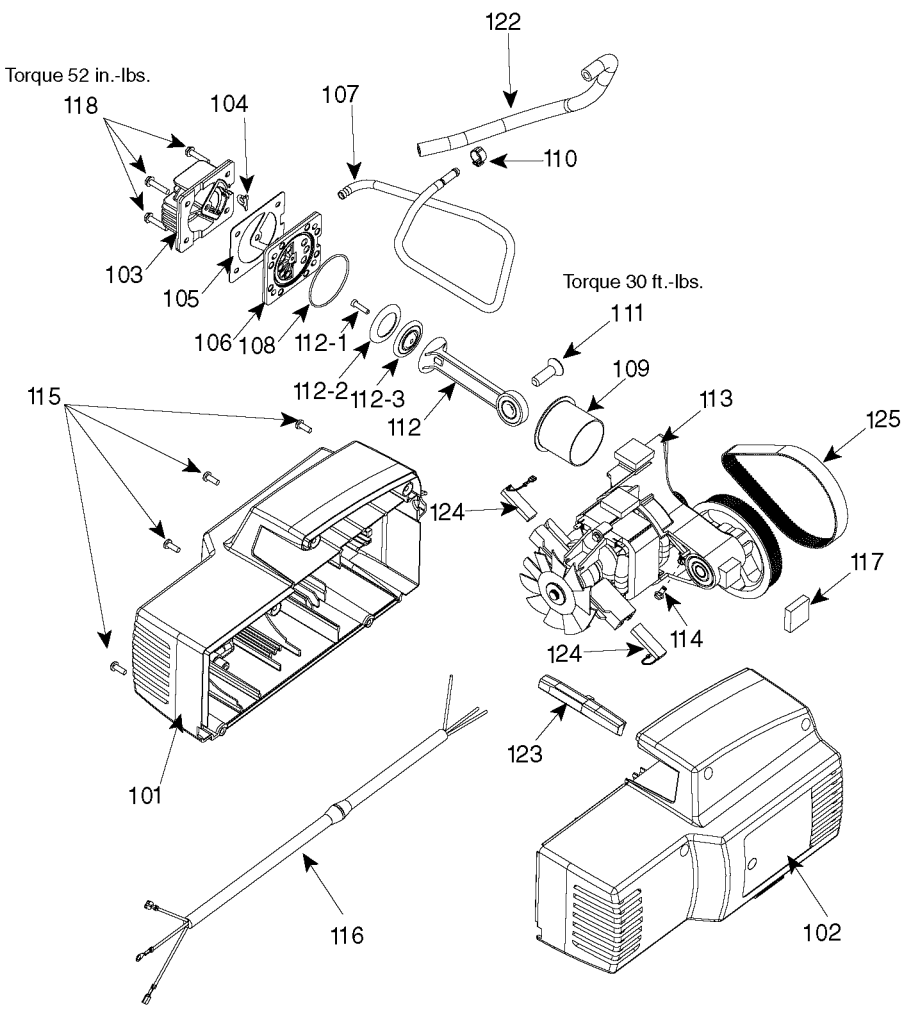

# PORTER-CABLE® PANCAKE COMPRESSOR

## CF2600

**WARNING:** Electrical repairs should only be attempted by trained repairmen. Contact the nearest Porter-Cable Service Center or other competent repair center.

## Parts List for CF2600 Type 0

Item Number	Part Number	Description	Qty Required
1	000000-00	No Longer Available	1
2	91895680	SCREW .250-20X.750 H	10
3	D24721	KIT ISOLATOR W/SCREW	4
4	SSP-480	NIPPLE 1/4-18 NPT X	1
5	SSW-7480	BUSHING STRAIN RELIEF	1
7	D20114	VALVE SAFETY 175 .25	1
8	CAC-4296-1	REGULATOR 3PORT P2 L	1
9	A19513	BODY QC .250 IND .25	1
10	Z-D23004	GAUGE 1.5OD 200PSI .	1
11	N044990	NIPPLE CLOSE 1/4-18	1
12	SSP-6021	BUSHING REDUCER 1/8-	1
13	438010040063	HEYCO BUSHINGS	1
13	SSW-7367	BUSHING STRAIN RELIEF	1
14	Z-D20206	SWITCH PRES 4PORT 11	1
16	D20204	VALVE CHECK 1/2NPT X	1
17	CAC-1254	ISOLATOR PUMP	1
18	CAC-1206-1	CLAMP HOSE .250 ID H	1
19	SSP-537	FITTING 90DEG ELBOW	1
20	SSF-621	SCREW .250-14X.625 F	10
22	AC-0539	ASSY CORD POWER	1
23	A17038	DRAIN VALVE	1
24	SSP-7811	ASSY NUT SLEEVE 1/4	1
25	D20831	TUBE PRESSURE RELIEF	1
101	A06436	SHROUD KIT	1
102	A06438	SHROUD	1
103	CAC-1196	HEAD UMC	1
104	N044359	TUBE SEAL	1

## Parts List for CF2600 Type 0

Item Number	Part Number	Description	Qty Required
105	Z-D24819	GASKET HEAD UMC GRAP	1
106	N017592SV	VALVE PLATE ASSY	1
107	A12368	OUTLET TUBE	1
108	SSG-8169	ORING 2.132/2.096ID	1
110	CAC-1206-1	CLAMP HOSE .250 ID H	1
111	A19123	SCREW	10
113	N087118SV	PUMP ASSEMBLY	1
114	SUDL-9-1	SCREW #8-32X.375/.34	10
115	SSF-3156	SCREW #10-9X.500 THD	10
116	000000-00	No Longer Available	1
117	D25731	ISOLATOR PUMP	1
118	SSF-995	SCREW #10-24X.875 HH	10
120	CAC-1283	COVER SWITCH UMC	1
122	H-7051	HOSE AIR 1/4 X 10 BL	1
123	D20492	HANDLE SUPPORT NON-S	1
124	Z-D23825	BRUSH MOTOR UMC GSE	1
125	AC-0815	BELT TIMING DAYCO	1
856	N008802	LABEL WARNING	1
856	N008888	LABEL	1
856	N036518	CON ROD ASSY	1
856	N008806	LABEL HOT SURFACE TR	1
856	LA-3092-1	LABEL WARNING DRAIN	1
856	LA-3164	LABEL	1
856	N008800	LABEL WARNING FRENCH	1