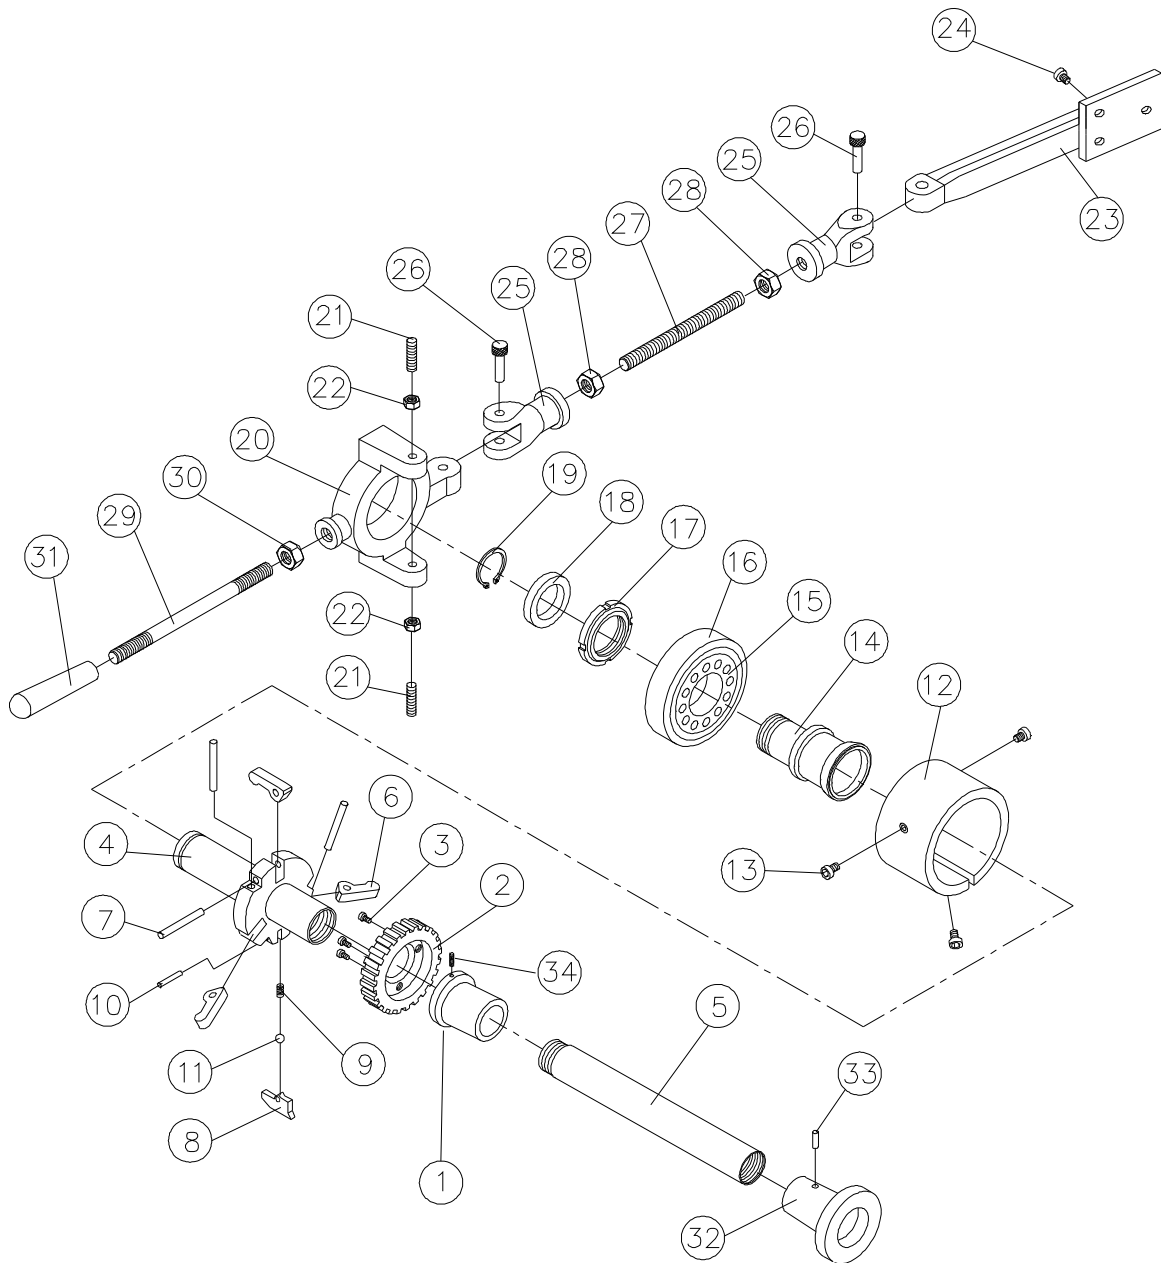

Operating Instructions and Parts Manual

5C Collet Closer for GHB-1340A Lathe

Model CC-GHB1340A

JET
427 New Sanford Road
LaVergne, Tennessee 37086
Ph.: 800-274-6848
www.jettools.com

Part No. M-321514A
Revision C 03/2014
Copyright © 2014 JET

CC-GHB1340A Collet Closer – Exploded View

CC-GHB1340A Collet Closer – Parts List

| Index No. | Part No. | Description | Size | Quantity |
|-----------|-------------|---------------------------|-------|----------|
| 1 | CC13GHB-01E | Sleeve Coupling | 156mm | 1 |
| 2 | CC13BD-02 | Coupling | | 1 |
| 3 | CC13BD-03 | Hex Socket Cap Screw | | 3 |
| 4 | CC13BD-04 | Arbor | | 1 |
| 5 | CC-05H | Draw Bar | 477mm | 1 |
| 6 | CC13BD-06 | Buckle | | 3 |
| 7 | CC13BD-07 | Pin | | 3 |
| 8 | CC13BD-08 | Buckling Plate | | 1 |
| 9 | CC13BD-09 | Spring | | 1 |
| 10 | CC13BD-10 | Pin | | 1 |
| 11 | CC13BD-11 | Steel Ball | | 1 |
| 12 | CC13BD-12 | Outward Flange | | 1 |
| 13 | CC13BD-13 | Hex Socket Cap Screw | | 3 |
| 14 | CC13BD-14 | Bearing Shaft | | 1 |
| 15 | CC13BD-15 | Ball Bearing | | 1 |
| 16 | CC13BD-16 | Bearing Stand | | 1 |
| 17 | CC13BD-17 | Locking Nut | | 1 |
| 18 | CC13BD-18 | Collar | | 1 |
| 19 | CC13BD-19 | Retaining Ring (external) | | 1 |
| 20 | CC13BD-20 | Bearing Body | | 1 |
| 21 | CC13BD-21 | Set Screw | | 2 |
| 22 | CC13BD-22 | Hex Nut | | 2 |
| 23 | CC-23LN | Fixed Seat (length) | 200L | 1 |
| 24 | CC13BD-24 | Hex Socket Cap Screw | | 3 |
| 25 | CC13BD-25 | Coupling | | 2 |
| 26 | CC13BD-26 | Special Pin | | 2 |
| 27 | CC13BD-27 | Screw Bolt | | 1 |
| 28 | CC13BD-28 | Hex Nut | | 2 |
| 29 | CC13BD-29 | Screw Bolt | | 1 |
| 30 | CC13BD-30 | Hex Nut | | 1 |
| 31 | CC13BD-31 | Grip | | 1 |
| 32 | CC13BD-32 | Sleeve | | 1 |
| 33 | CC13BD-33 | Pin | | 1 |
| 34 | CC13BD-34 | Set Screw | M6x8 | 1 |